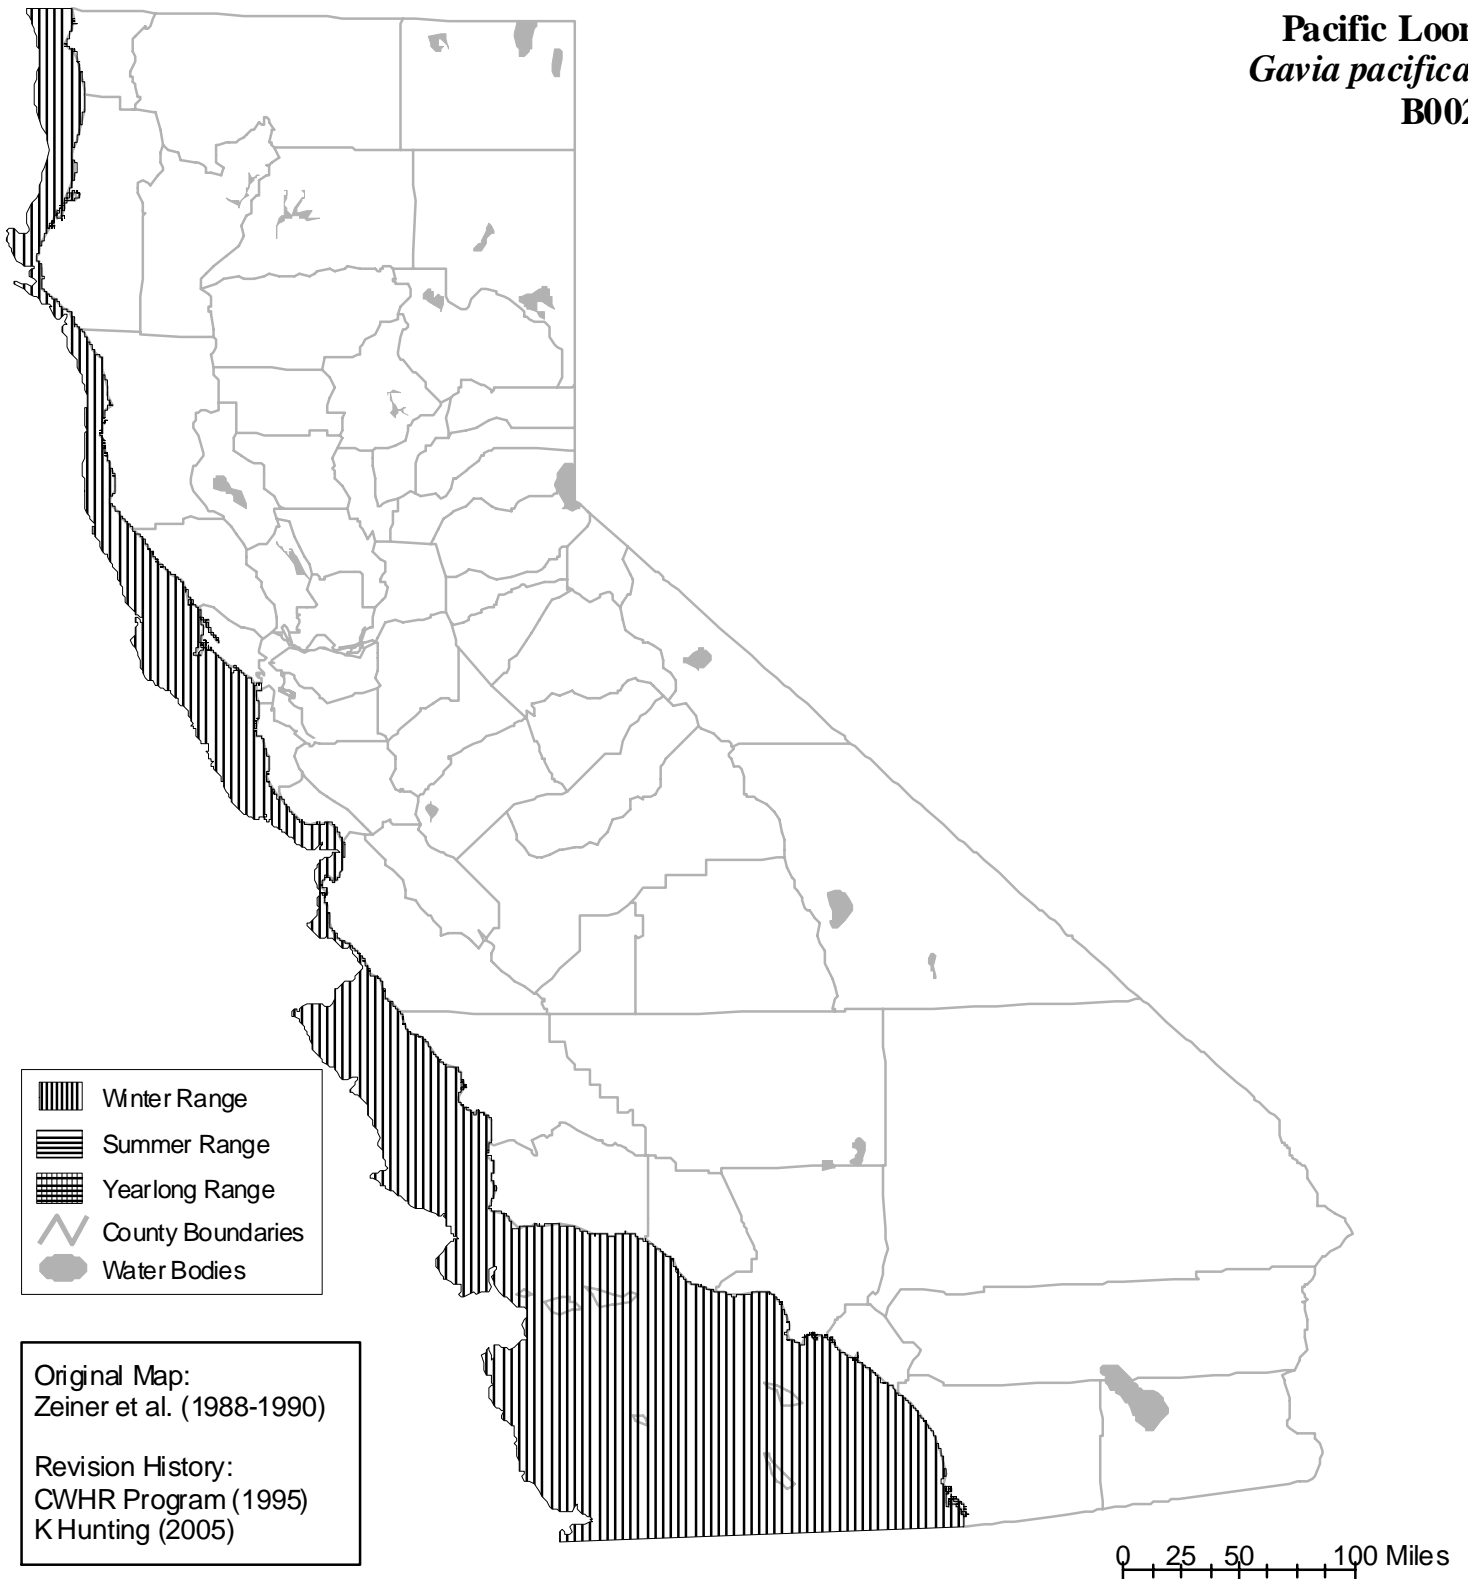

# California Wildlife Habitat Relationships System

California Department of Fish and Wildlife

California Interagency Wildlife Task Group

---

**Pacific Loon**  
*Gavia pacifica*  
**B002**

---

Range maps are based on available occurrence data and professional knowledge. They represent current, but not historic or potential, range. Unless otherwise noted above, maps were originally published in Zeiner, D.C., W.F. Laudenslayer, Jr., K.E. Mayer, and M. White, eds. 1988-1990. California's Wildlife. Vol. I-III. California Depart. of Fish and Game, Sacramento, California. Updates are noted in maps that have been added or edited since original publication.