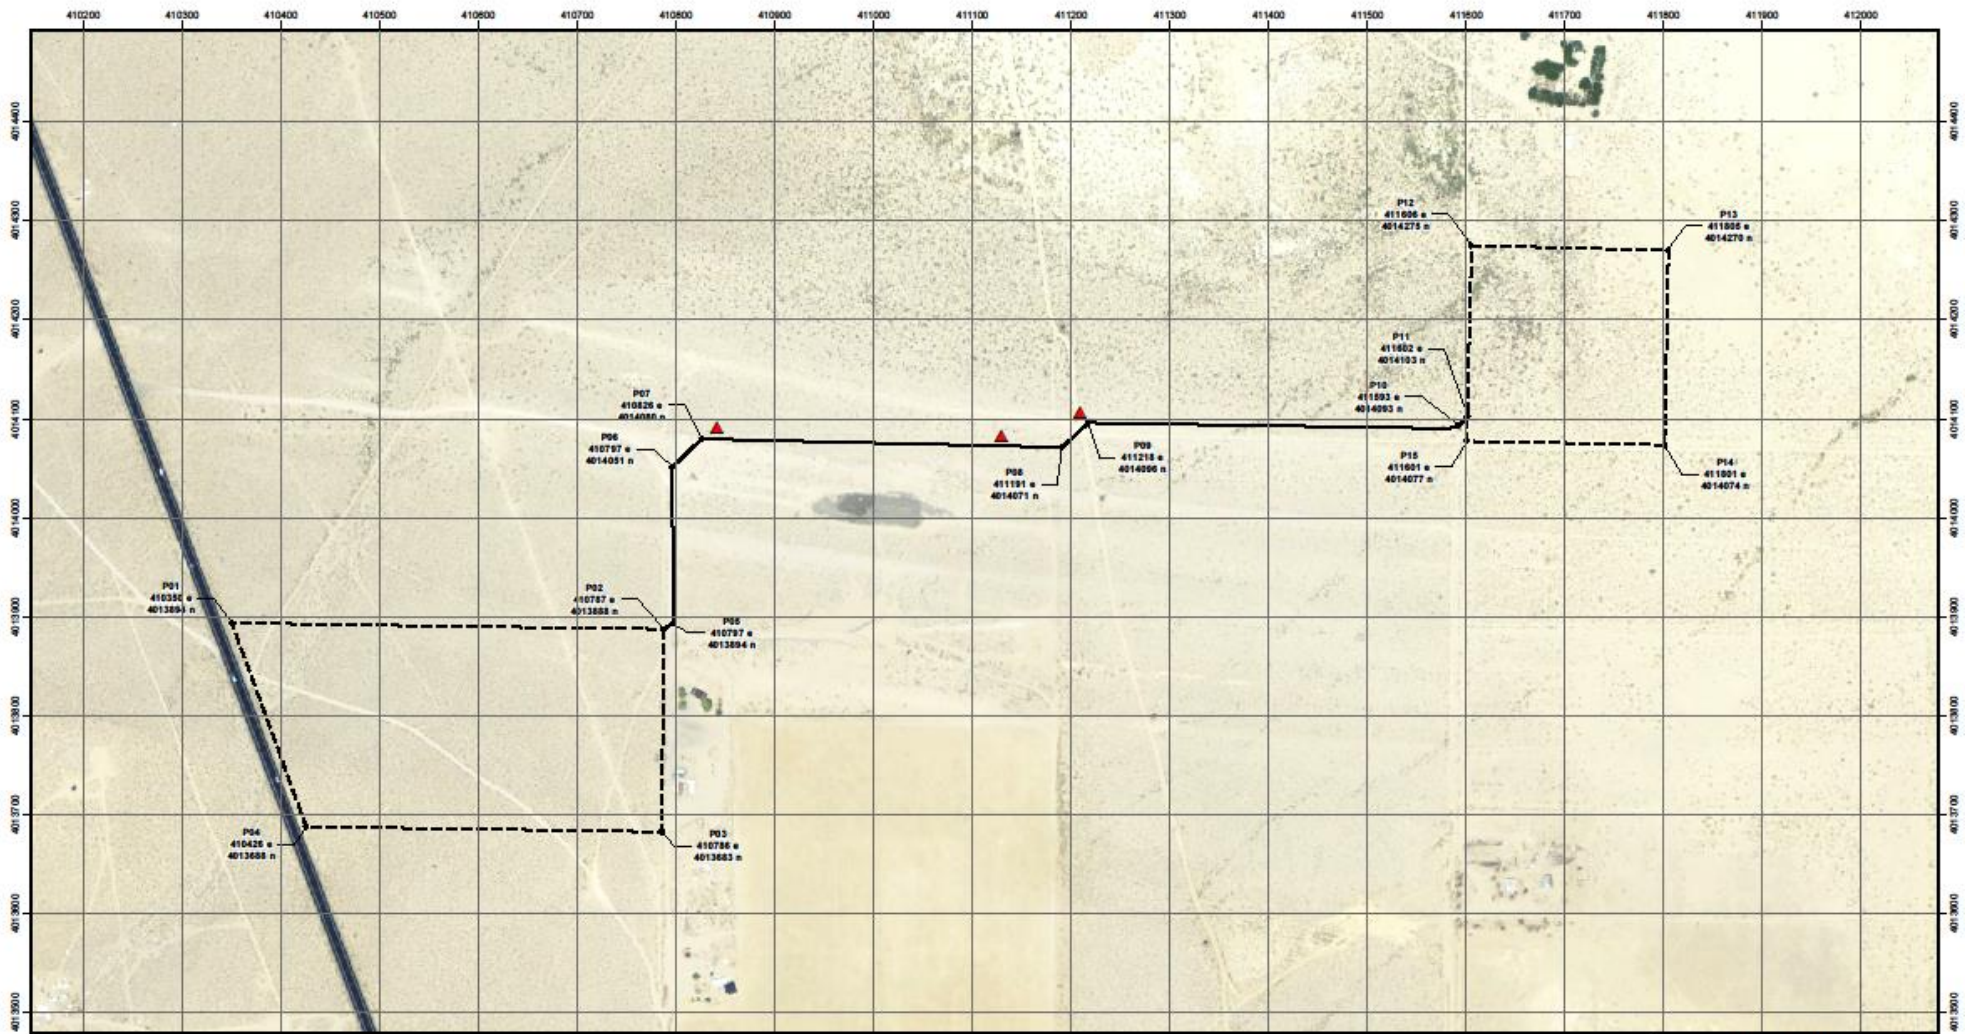

-  Gen-Tie Alignment
-  Project Parcels

MUNROE VALLEY

**Figure 1**  
**Regional Location**

- ▲ MGS Location
- Gen-Tie Alignment
- - - Parcel Boundary

MUNROE VALLEY

**Munroe Valley  
MGS Locations**

F:\GIS\Ironwood\Munro\_Valley\MGS.mxd