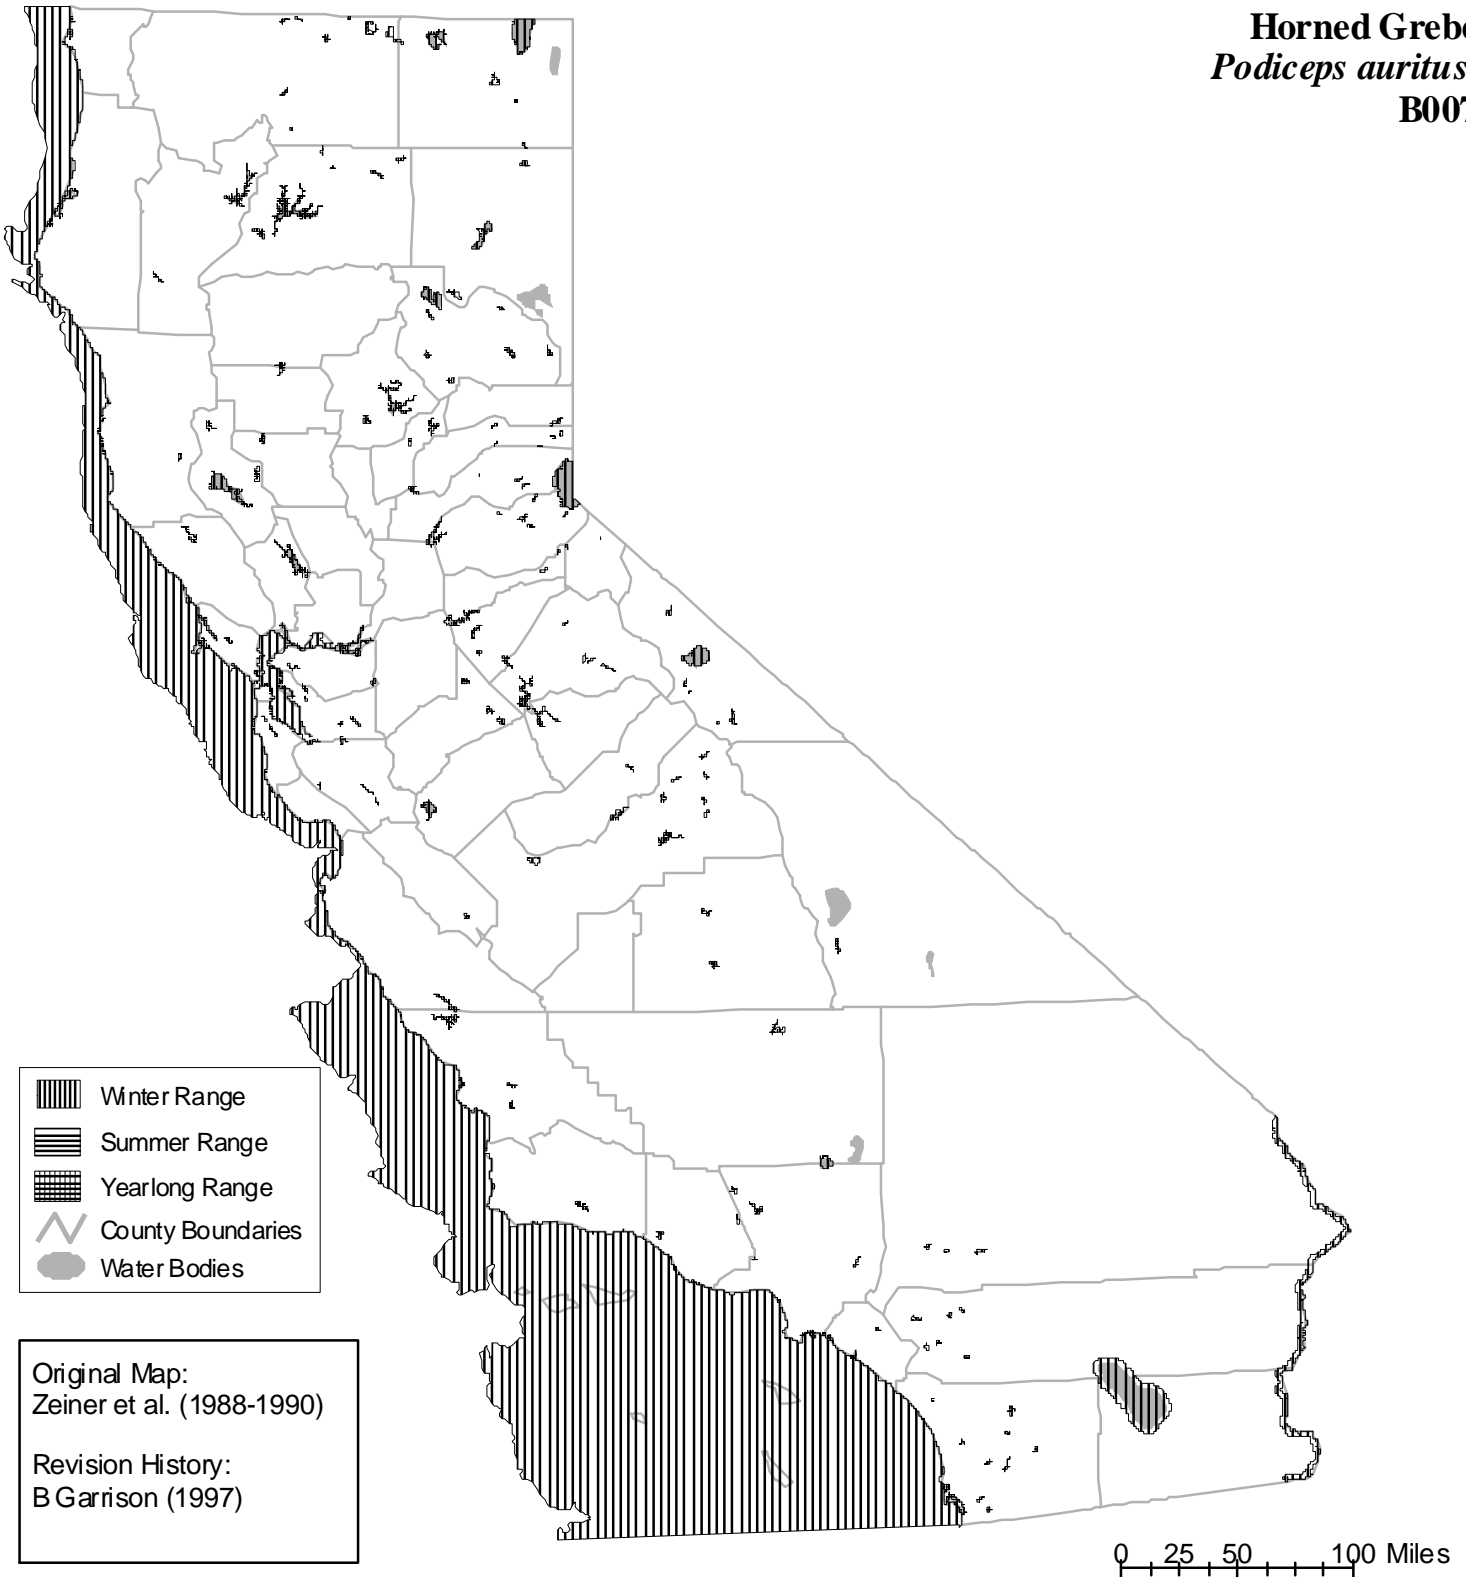

California Wildlife Habitat Relationships System

California Department of Fish and Wildlife

California Interagency Wildlife Task Group

Horned Grebe *Podiceps auritus* B007

Range maps are based on available occurrence data and professional knowledge. They represent current, but not historic or potential, range. Unless otherwise noted above, maps were originally published in Zeiner, D.C., W.F. Laudenslayer, Jr., K.E. Mayer, and M. White, eds. 1988-1990. California's Wildlife. Vol. I-III. California Depart. of Fish and Game, Sacramento, California. Updates are noted in maps that have been added or edited since original publication.