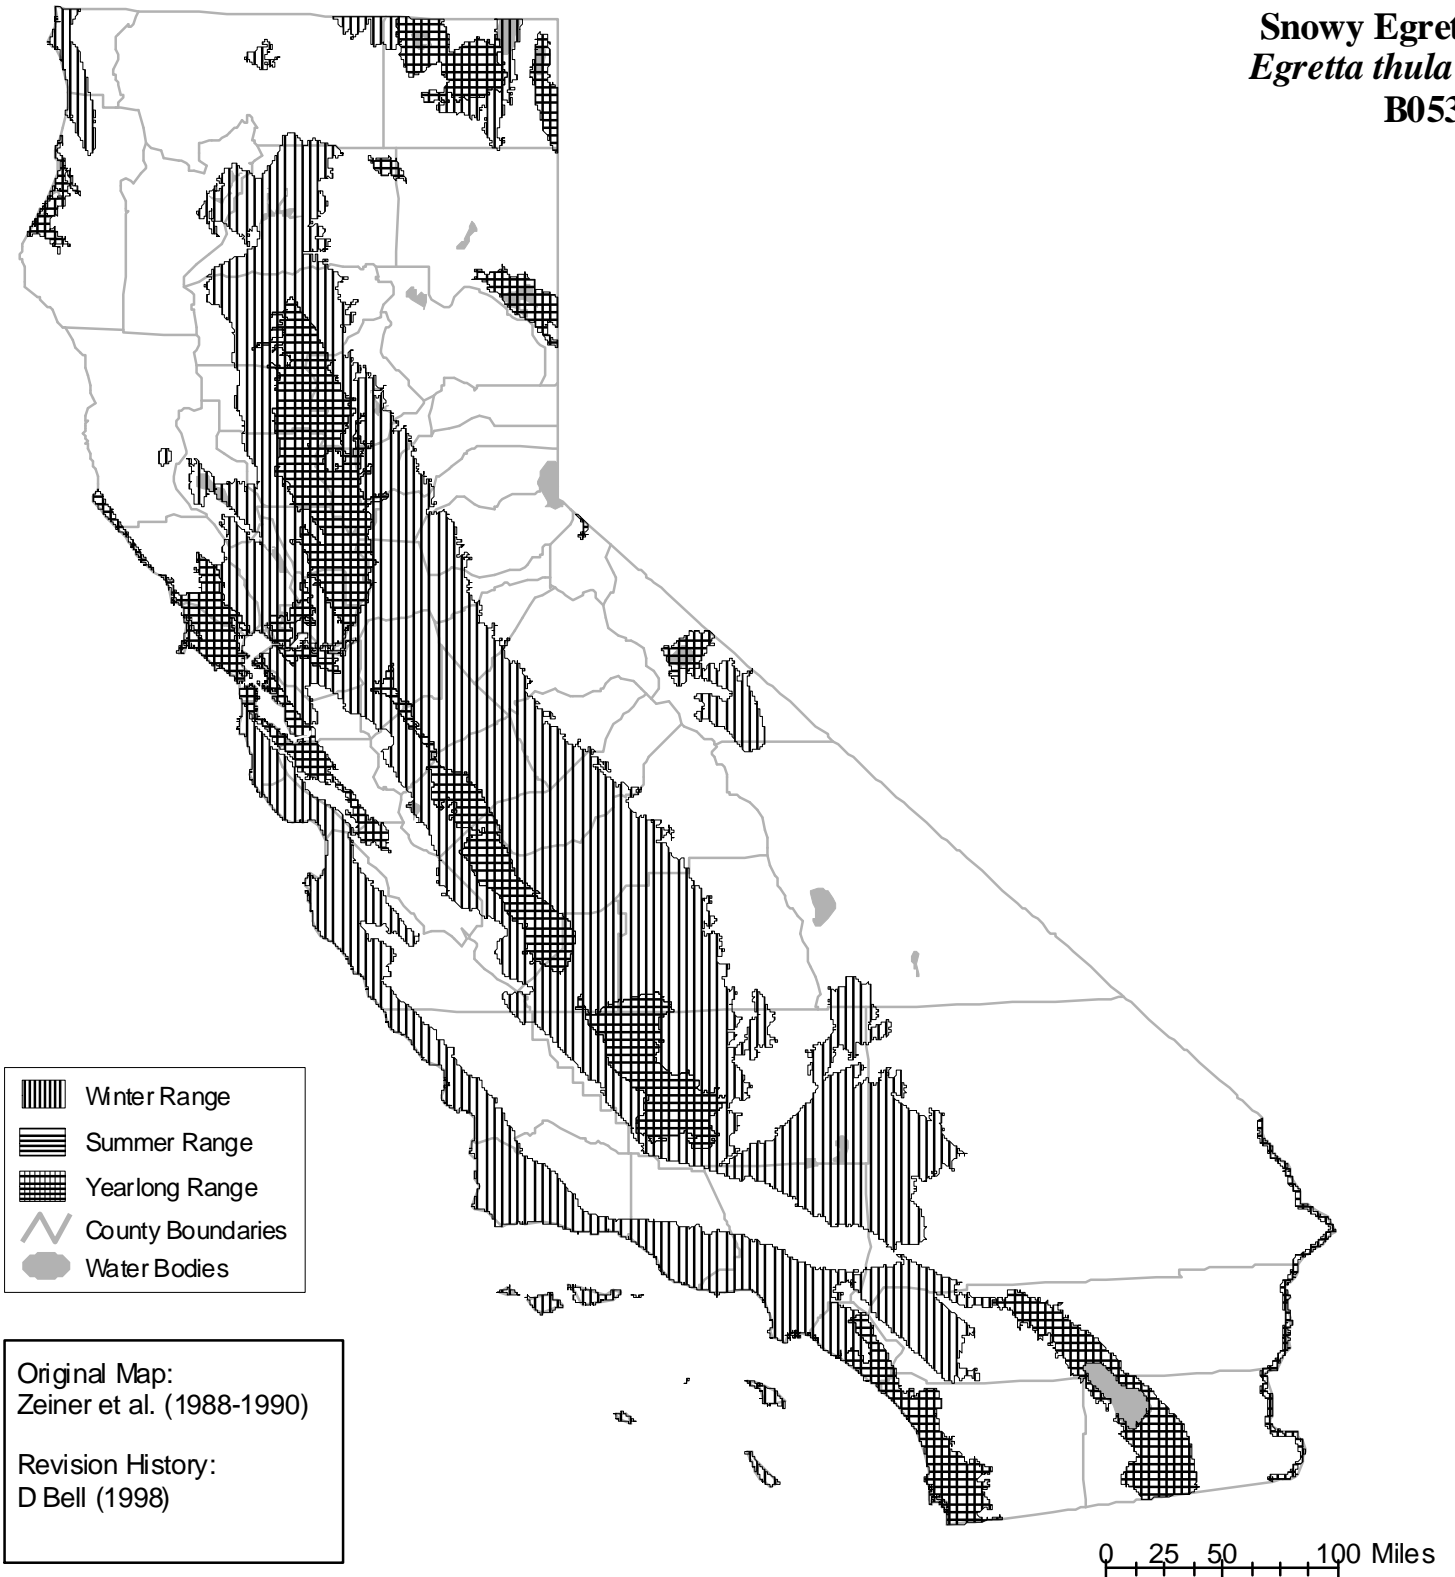

California Wildlife Habitat Relationships System

California Department of Fish and Wildlife

California Interagency Wildlife Task Group

Snowy Egret
Egretta thula
B053

Range maps are based on available occurrence data and professional knowledge. They represent current, but not historic or potential, range. Unless otherwise noted above, maps were originally published in Zeiner, D.C., W.F. Laudenslayer, Jr., K.E. Mayer, and M. White, eds. 1988-1990. California's Wildlife. Vol. I-III. California Depart. of Fish and Game, Sacramento, California. Updates are noted in maps that have been added or edited since original publication.