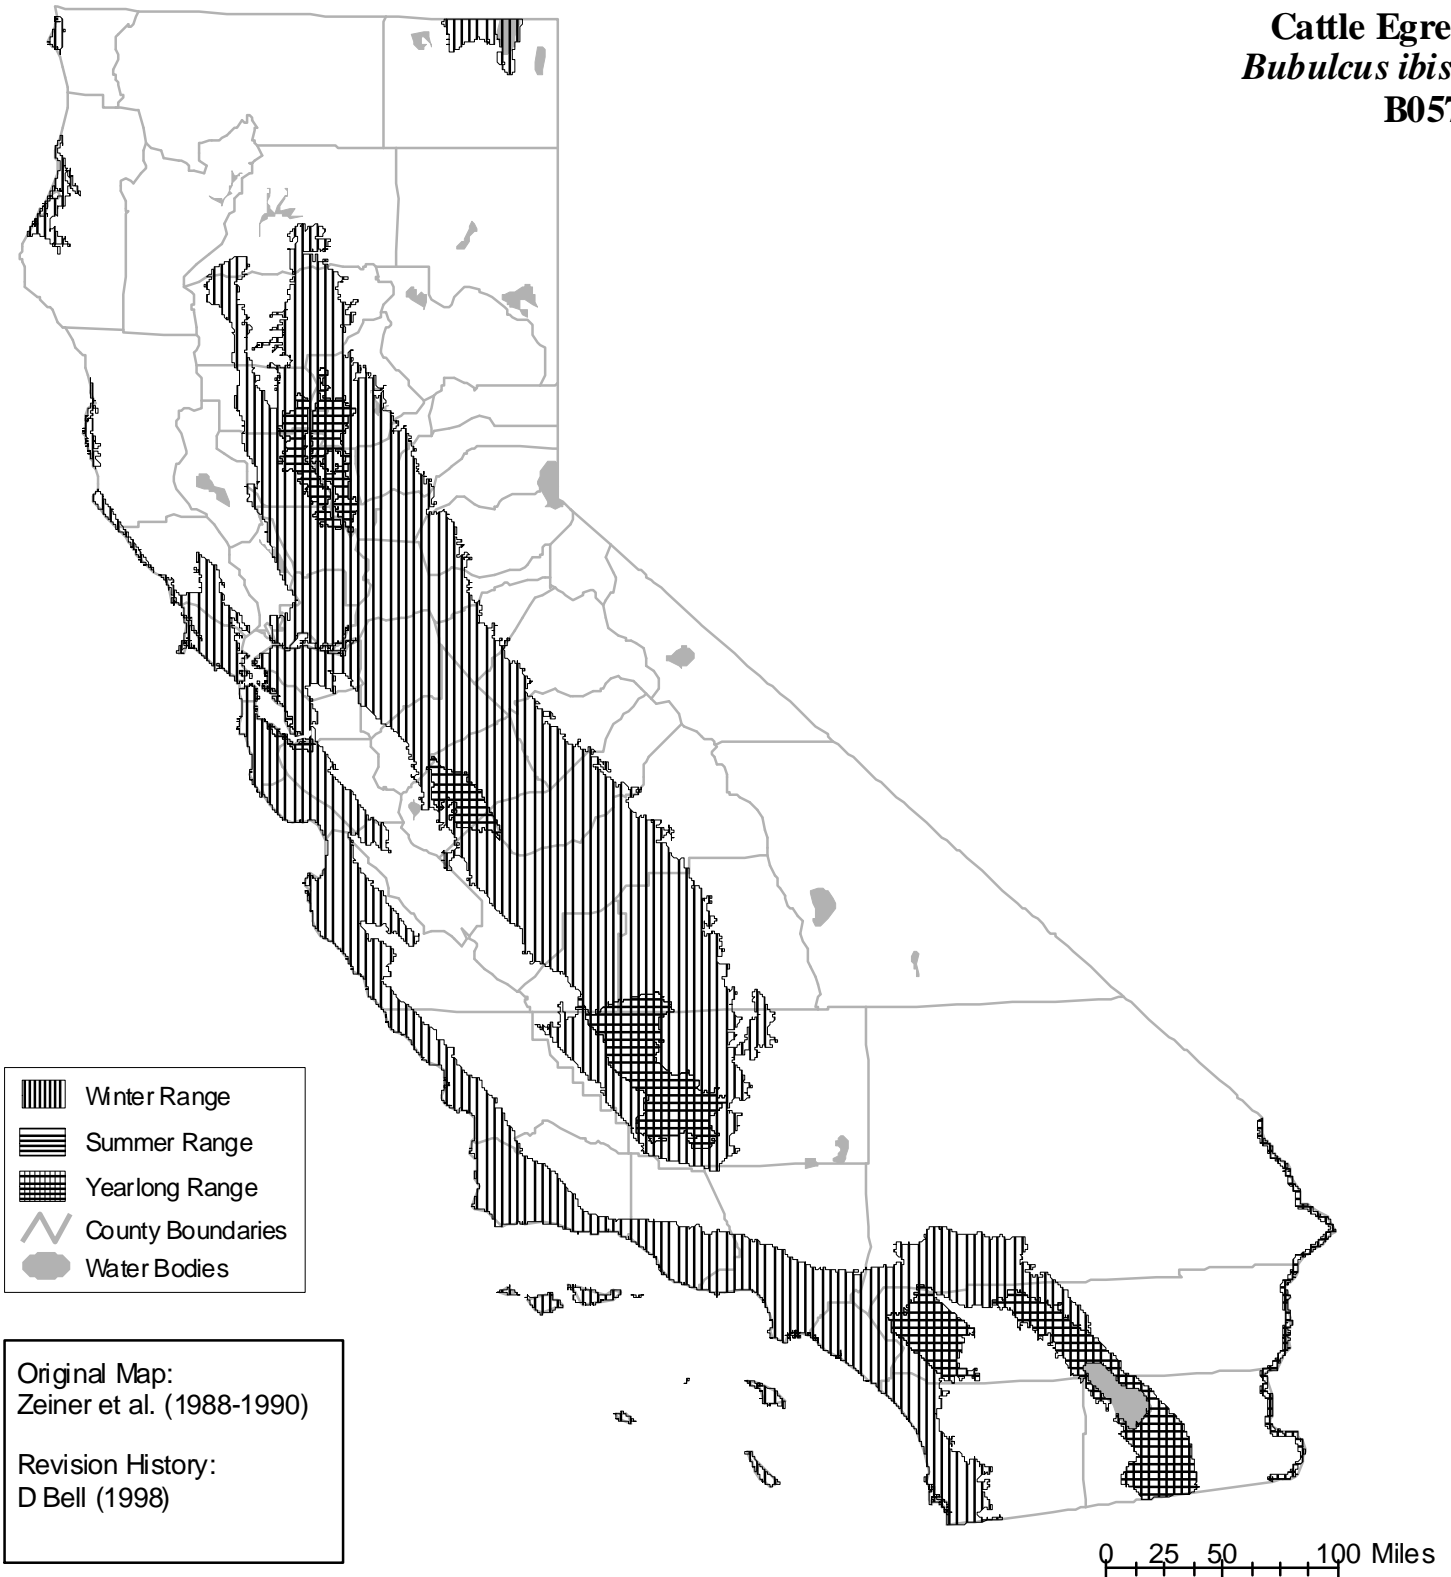

California Wildlife Habitat Relationships System

California Department of Fish and Wildlife

California Interagency Wildlife Task Group

Cattle Egret
Bubulcus ibis
B057

Range maps are based on available occurrence data and professional knowledge. They represent current, but not historic or potential, range. Unless otherwise noted above, maps were originally published in Zeiner, D.C., W.F. Laudenslayer, Jr., K.E. Mayer, and M. White, eds. 1988-1990. California's Wildlife. Vol. I-III. California Depart. of Fish and Game, Sacramento, California. Updates are noted in maps that have been added or edited since original publication.