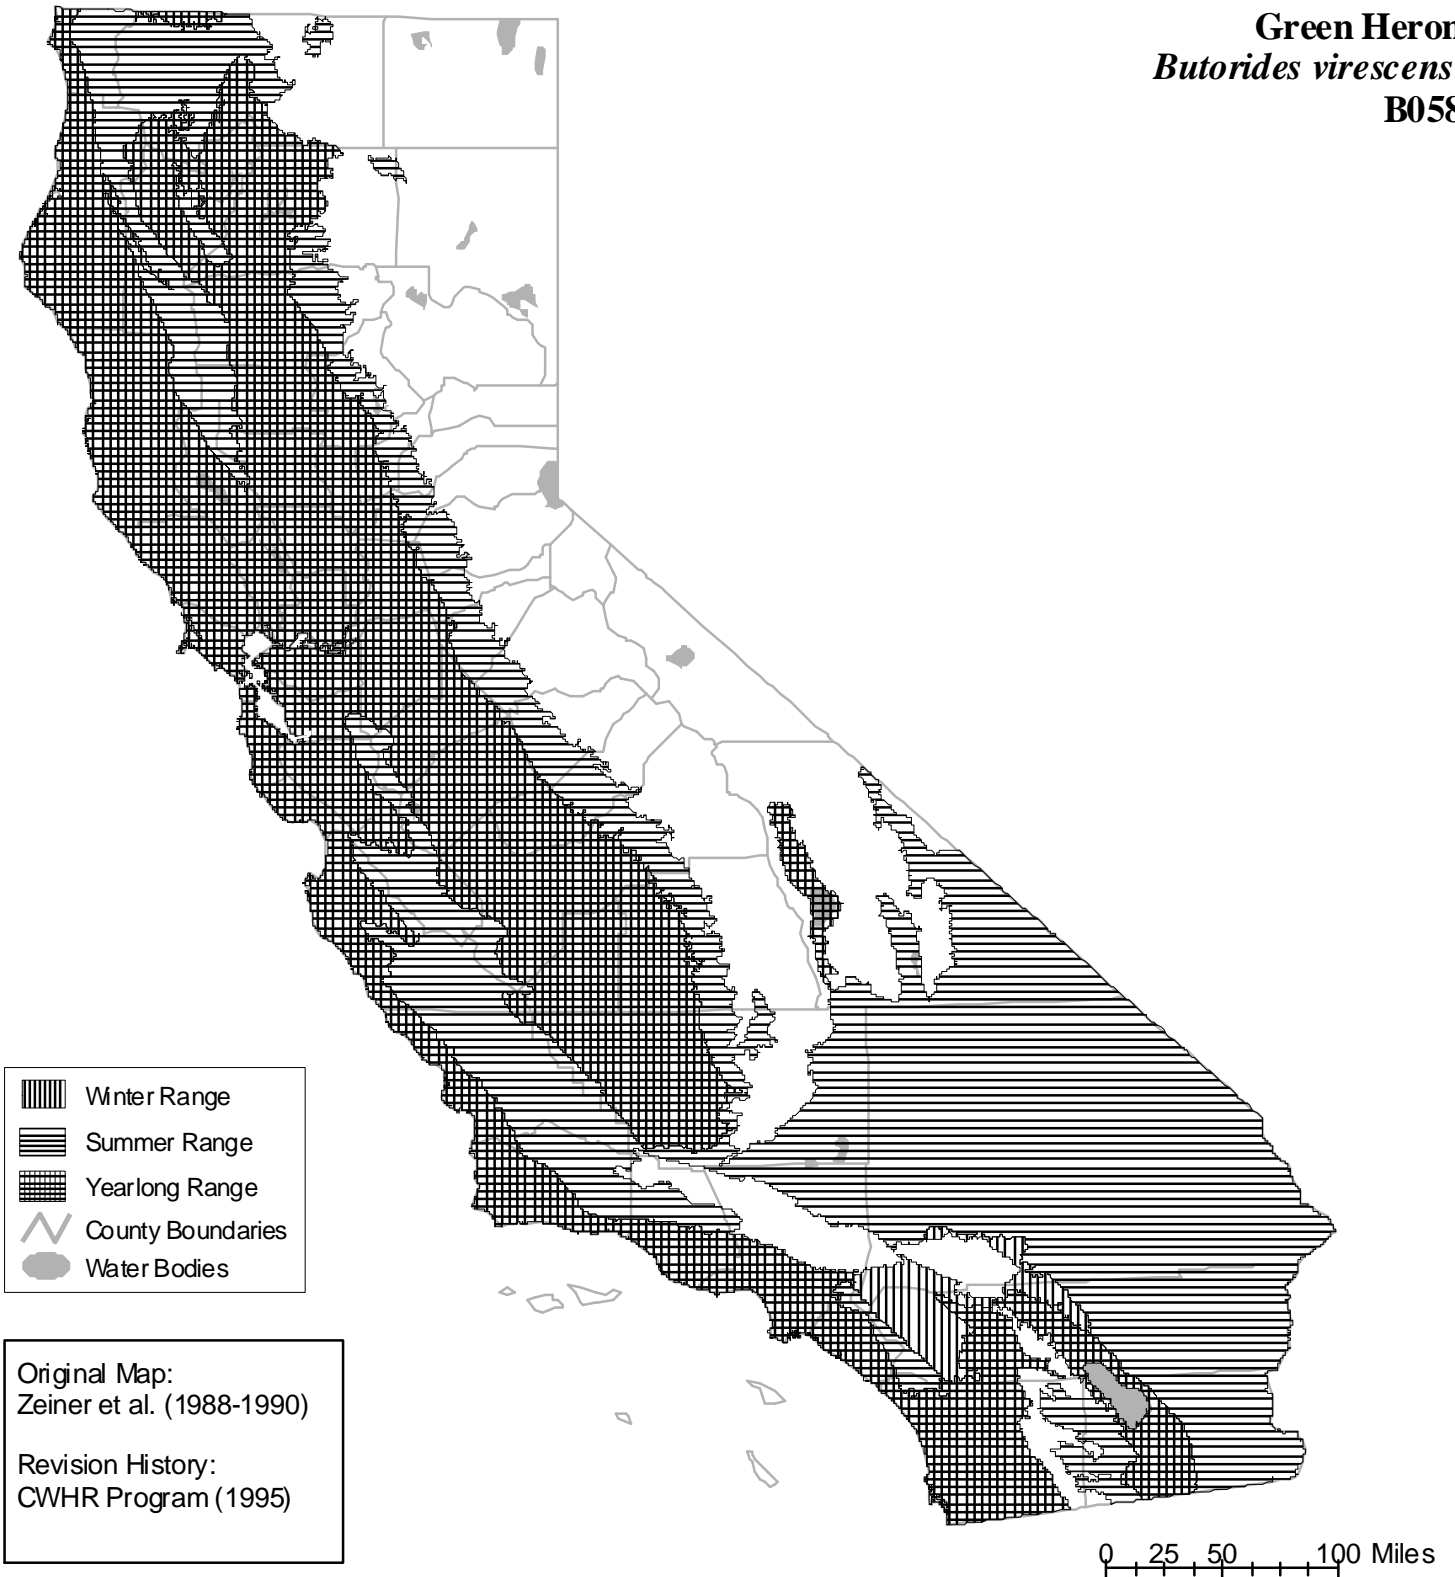

California Wildlife Habitat Relationships System

California Department of Fish and Wildlife

California Interagency Wildlife Task Group

Green Heron *Butorides virescens* B058

Range maps are based on available occurrence data and professional knowledge. They represent current, but not historic or potential, range. Unless otherwise noted above, maps were originally published in Zeiner, D.C., W.F. Laudenslayer, Jr., K.E. Mayer, and M. White, eds. 1988-1990. California's Wildlife. Vol. I-III. California Depart. of Fish and Game, Sacramento, California. Updates are noted in maps that have been added or edited since original publication.