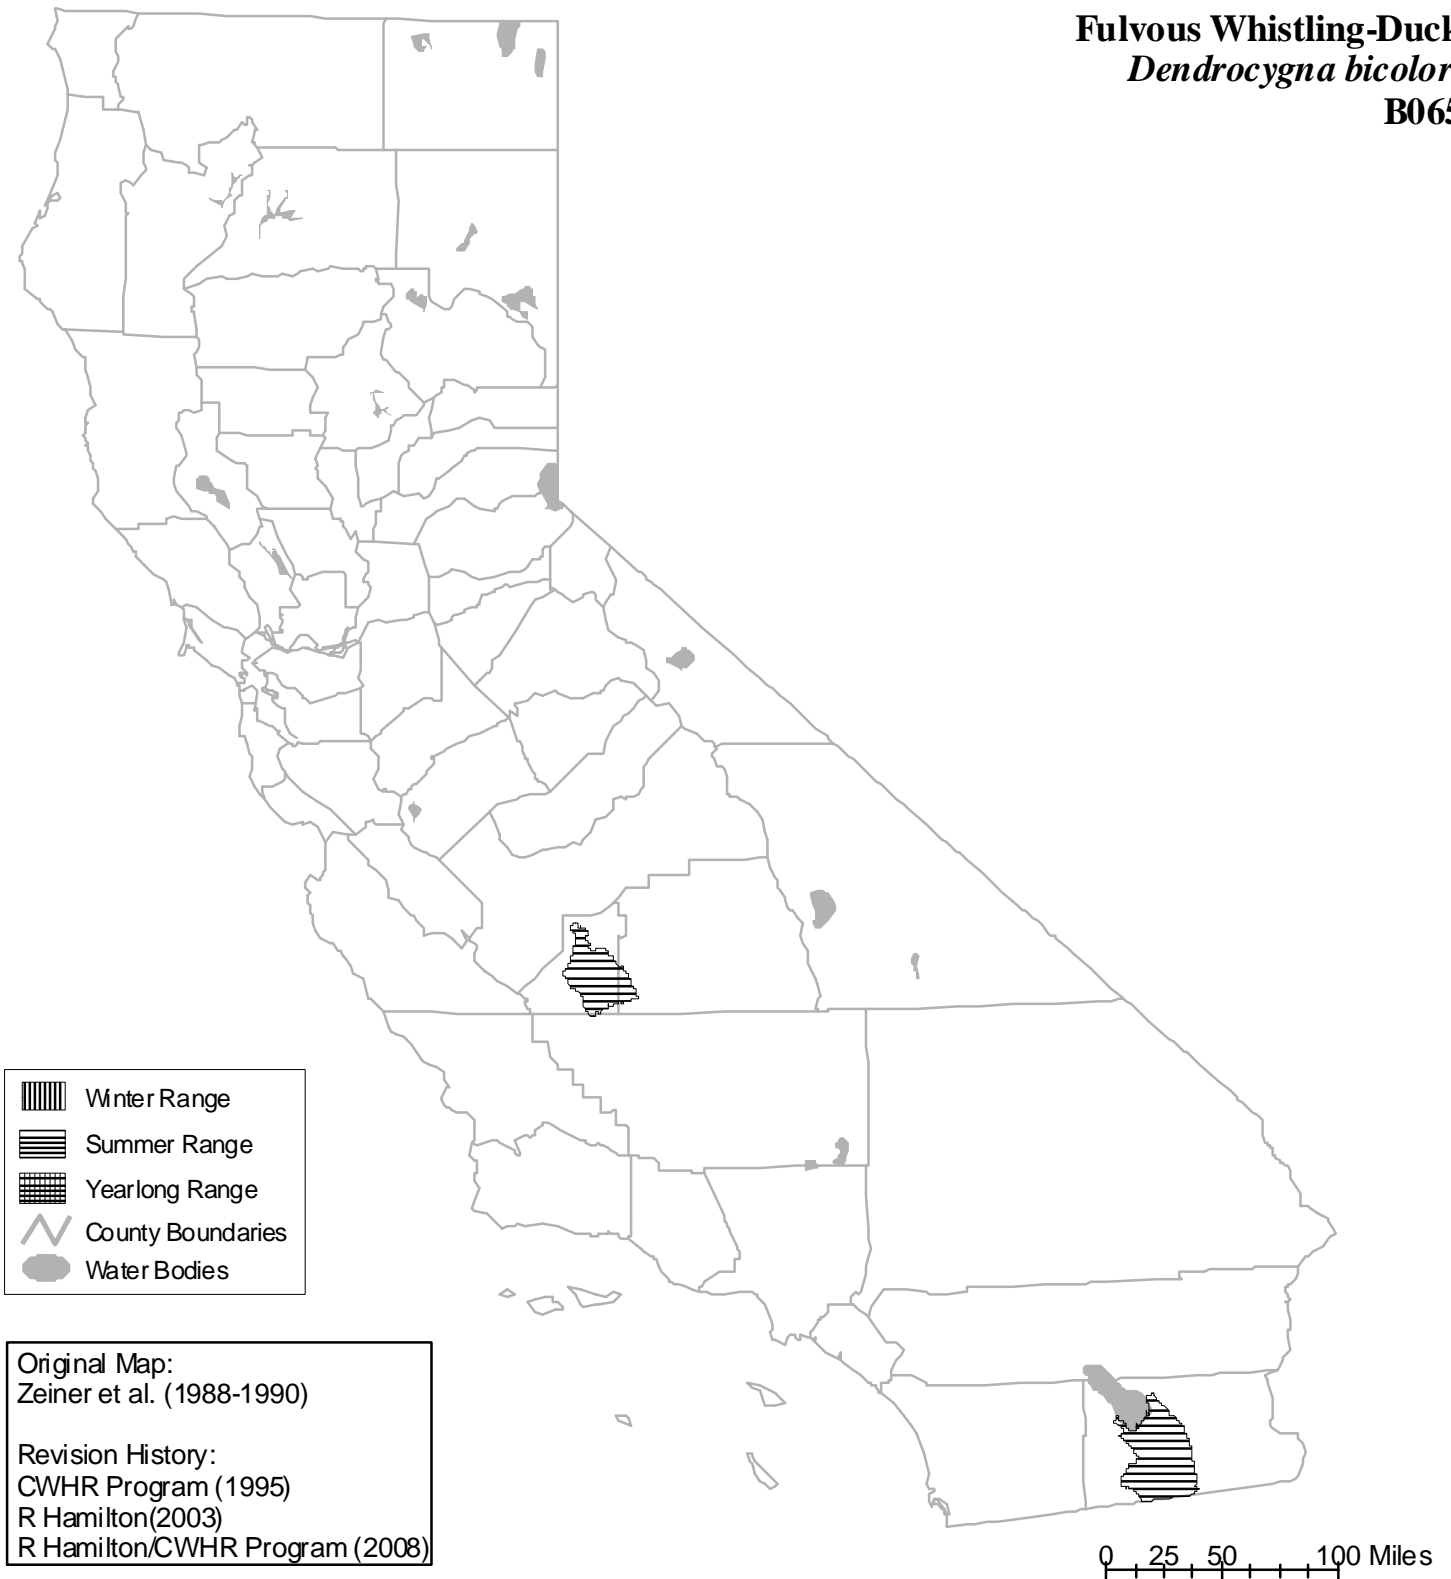

California Wildlife Habitat Relationships System

California Department of Fish and Wildlife

California Interagency Wildlife Task Group

Fulvous Whistling-Duck *Dendrocygna bicolor* B065

Range maps are based on available occurrence data and professional knowledge. They represent current, but not historic or potential, range. Unless otherwise noted above, maps were originally published in Zeiner, D.C., W.F. Laudenslayer, Jr., K.E. Mayer, and M. White, eds. 1988-1990. California's Wildlife. Vol. I-III. California Depart. of Fish and Game, Sacramento, California. Updates are noted in maps that have been added or edited since original publication.