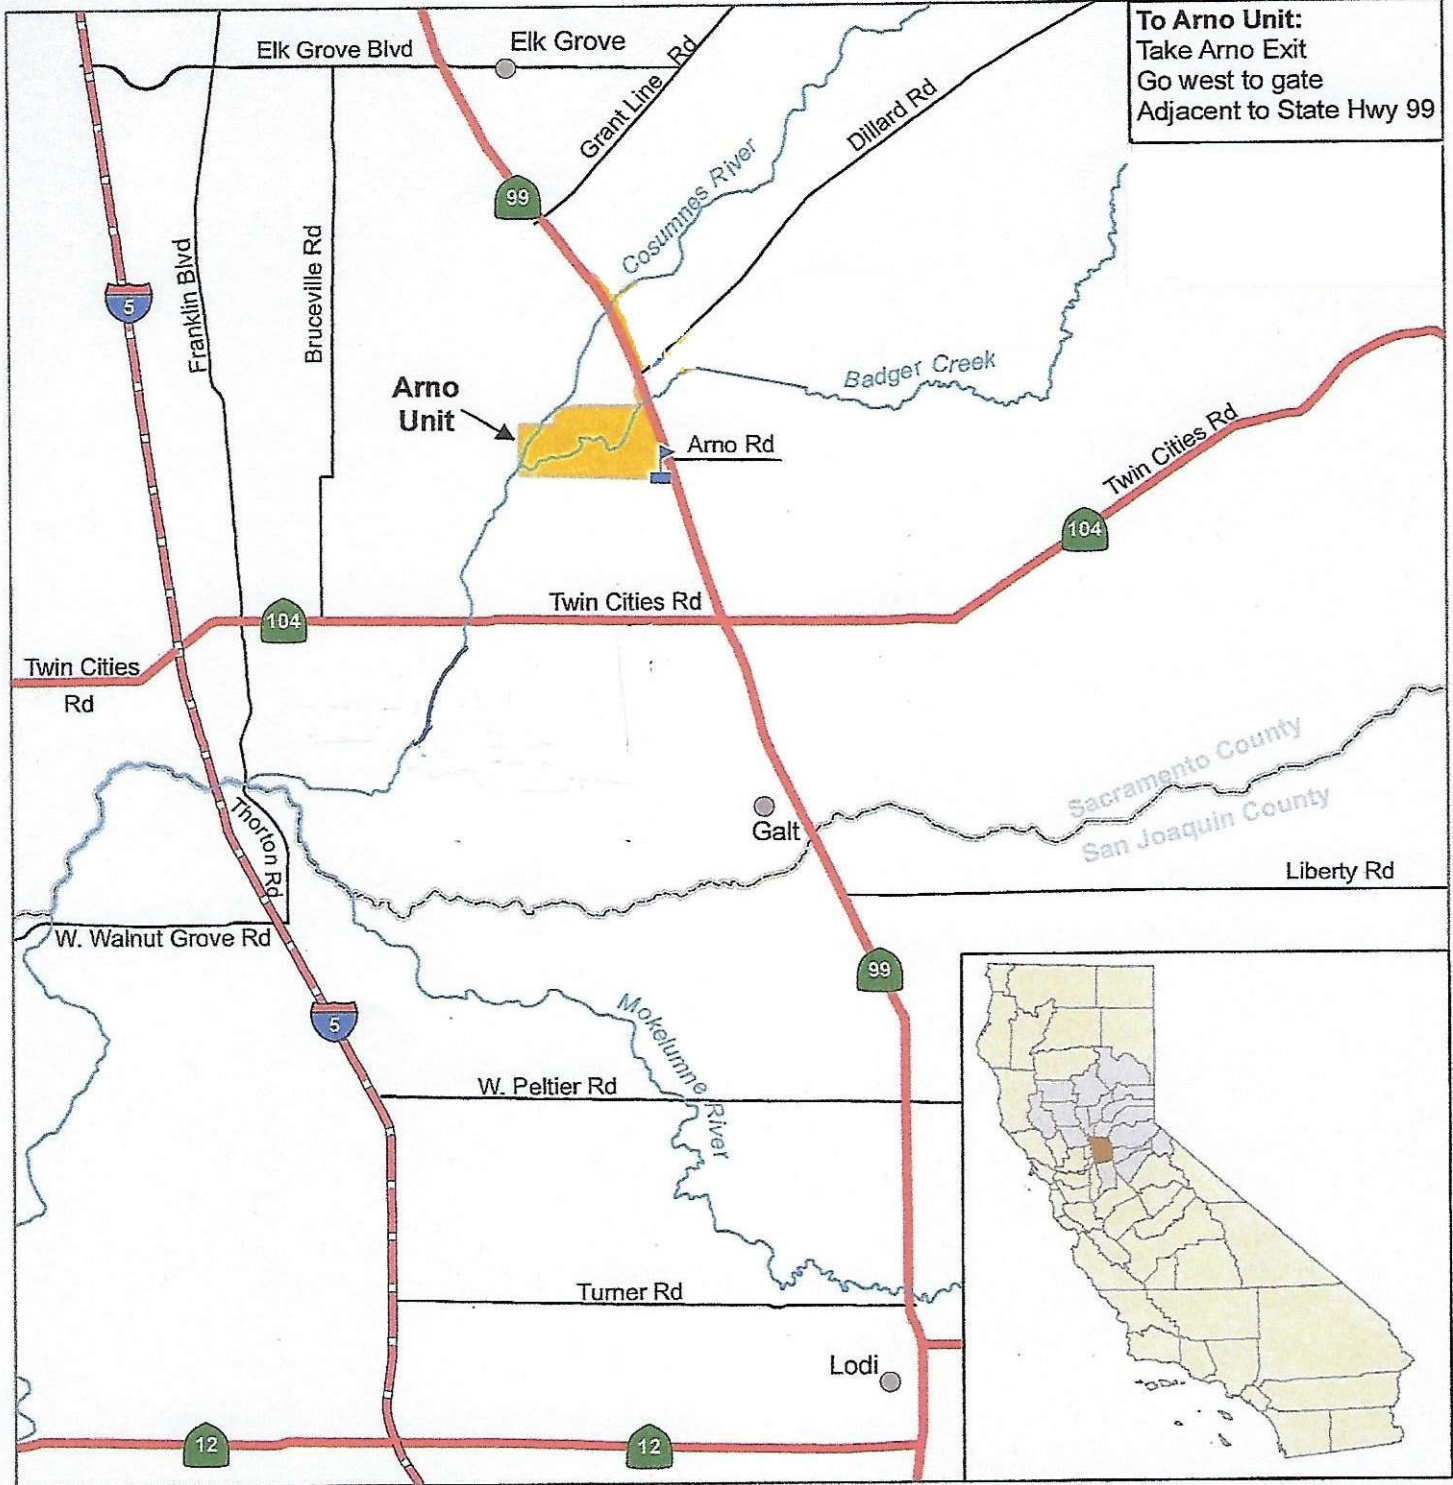

# California Department of Fish and Game North Central Region DOVE HUNTING MAP - COSUMNES RIVER PRESERVE Sacramento County

**To Arno Unit:**  
Take Arno Exit  
Go west to gate  
Adjacent to State Hwy 99

Cosumnes River Preserve	Interstate Highway	River / Creek
Check Station	State Highway	Road