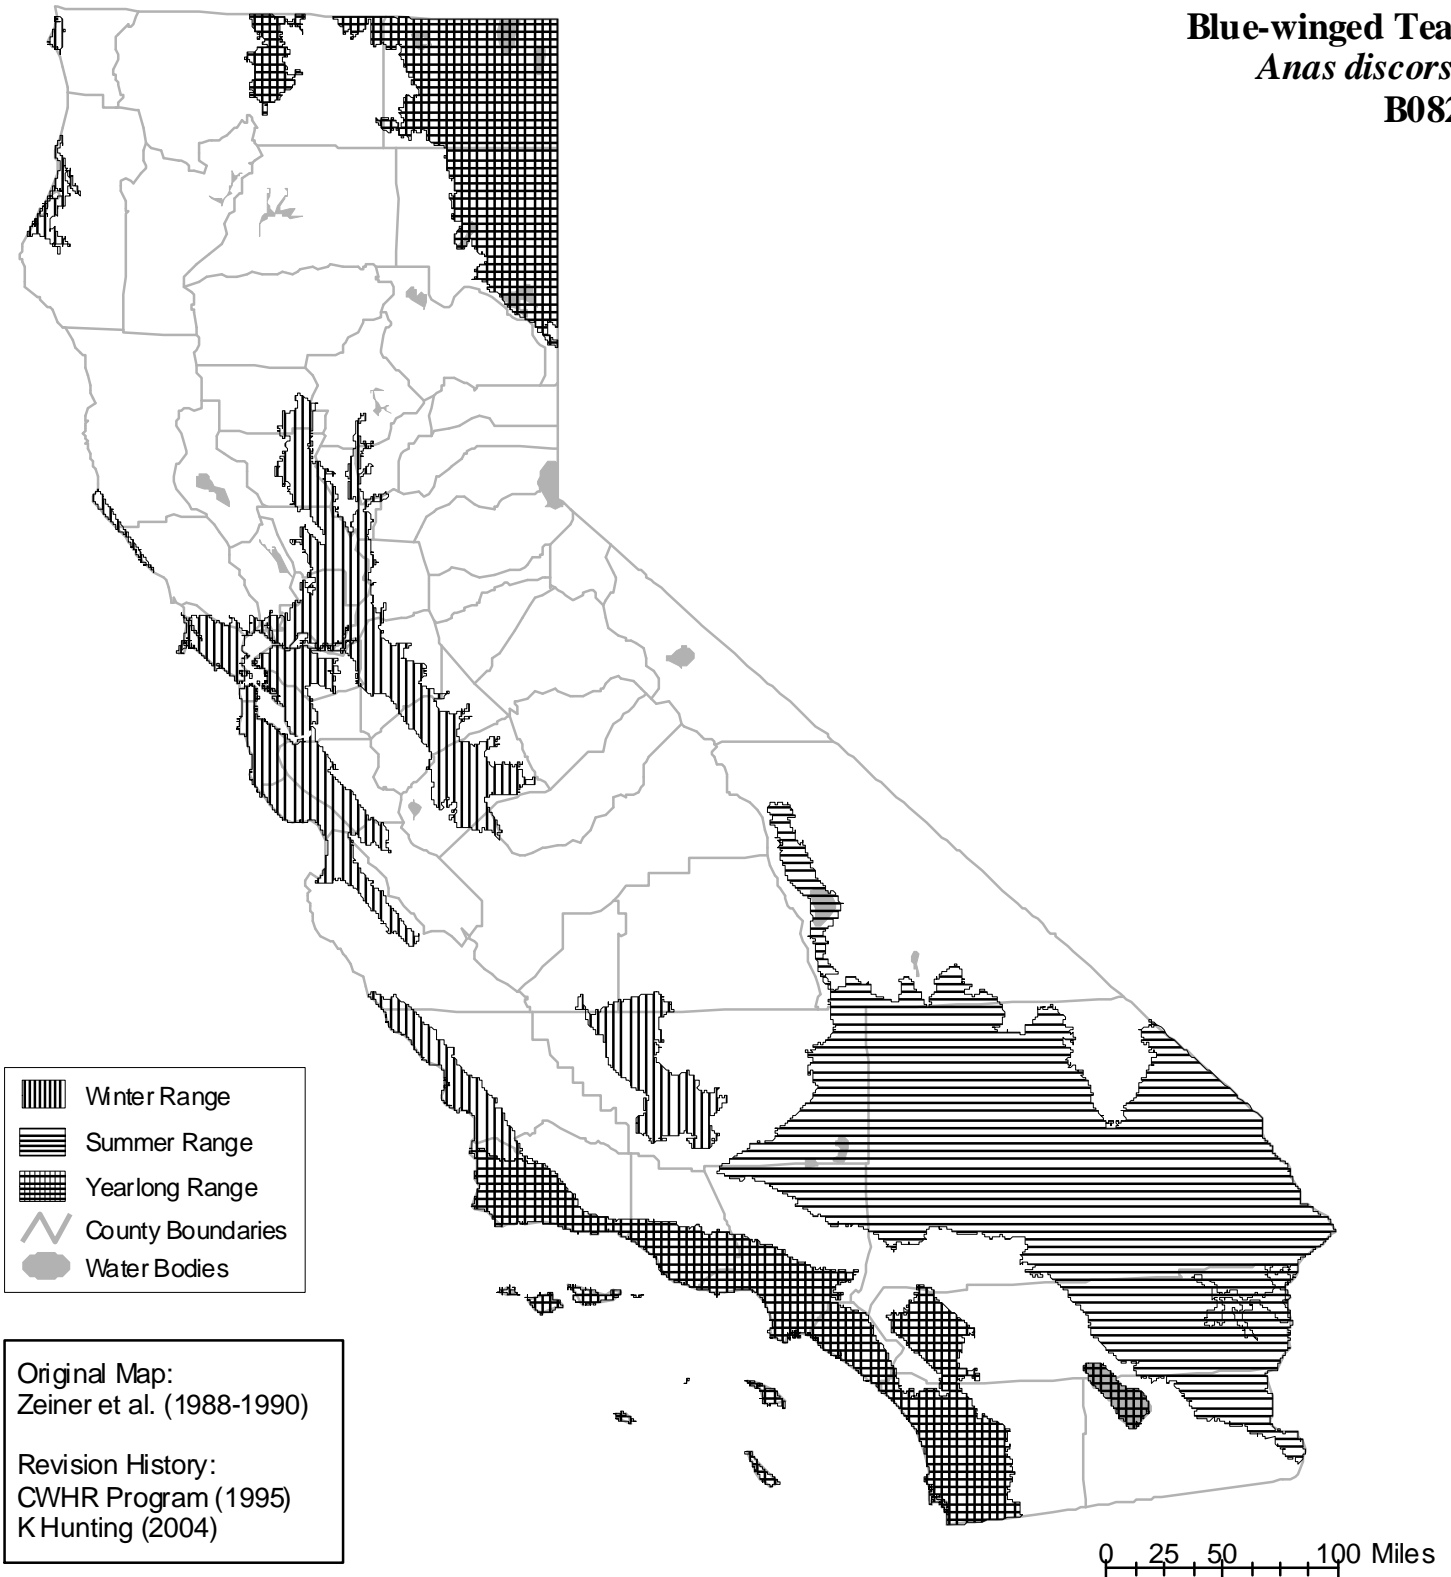

# California Wildlife Habitat Relationships System

California Department of Fish and Wildlife

California Interagency Wildlife Task Group

## Blue-winged Teal *Anas discors* B082

Range maps are based on available occurrence data and professional knowledge. They represent current, but not historic or potential, range. Unless otherwise noted above, maps were originally published in Zeiner, D.C., W.F. Laudenslayer, Jr., K.E. Mayer, and M. White, eds. 1988-1990. California's Wildlife. Vol. I-III. California Depart. of Fish and Game, Sacramento, California. Updates are noted in maps that have been added or edited since original publication.