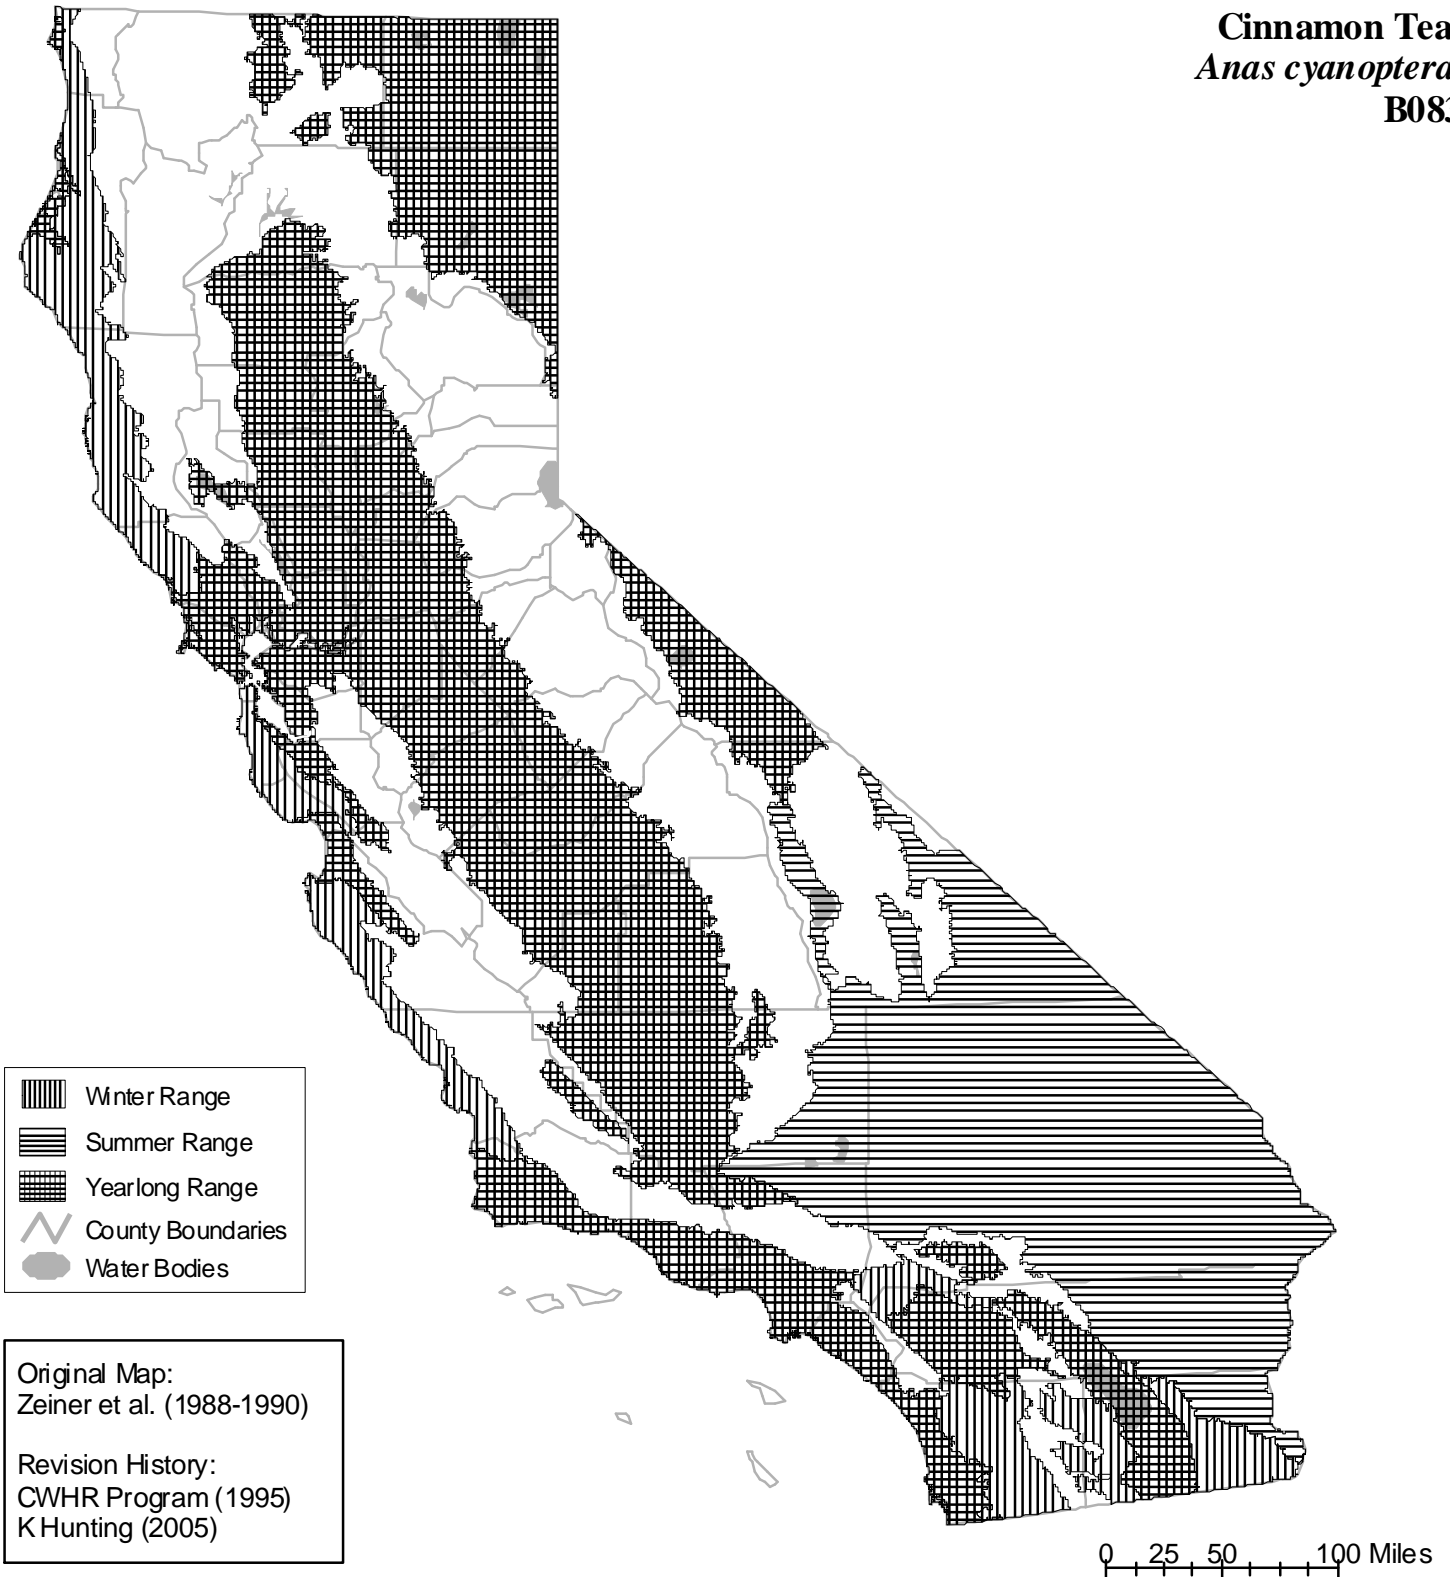

California Wildlife Habitat Relationships System

California Department of Fish and Wildlife

California Interagency Wildlife Task Group

Cinnamon Teal
Anas cyanoptera
B083

Range maps are based on available occurrence data and professional knowledge. They represent current, but not historic or potential, range. Unless otherwise noted above, maps were originally published in Zeiner, D.C., W.F. Laudenslayer, Jr., K.E. Mayer, and M. White, eds. 1988-1990. California's Wildlife. Vol. I-III. California Depart. of Fish and Game, Sacramento, California. Updates are noted in maps that have been added or edited since original publication.