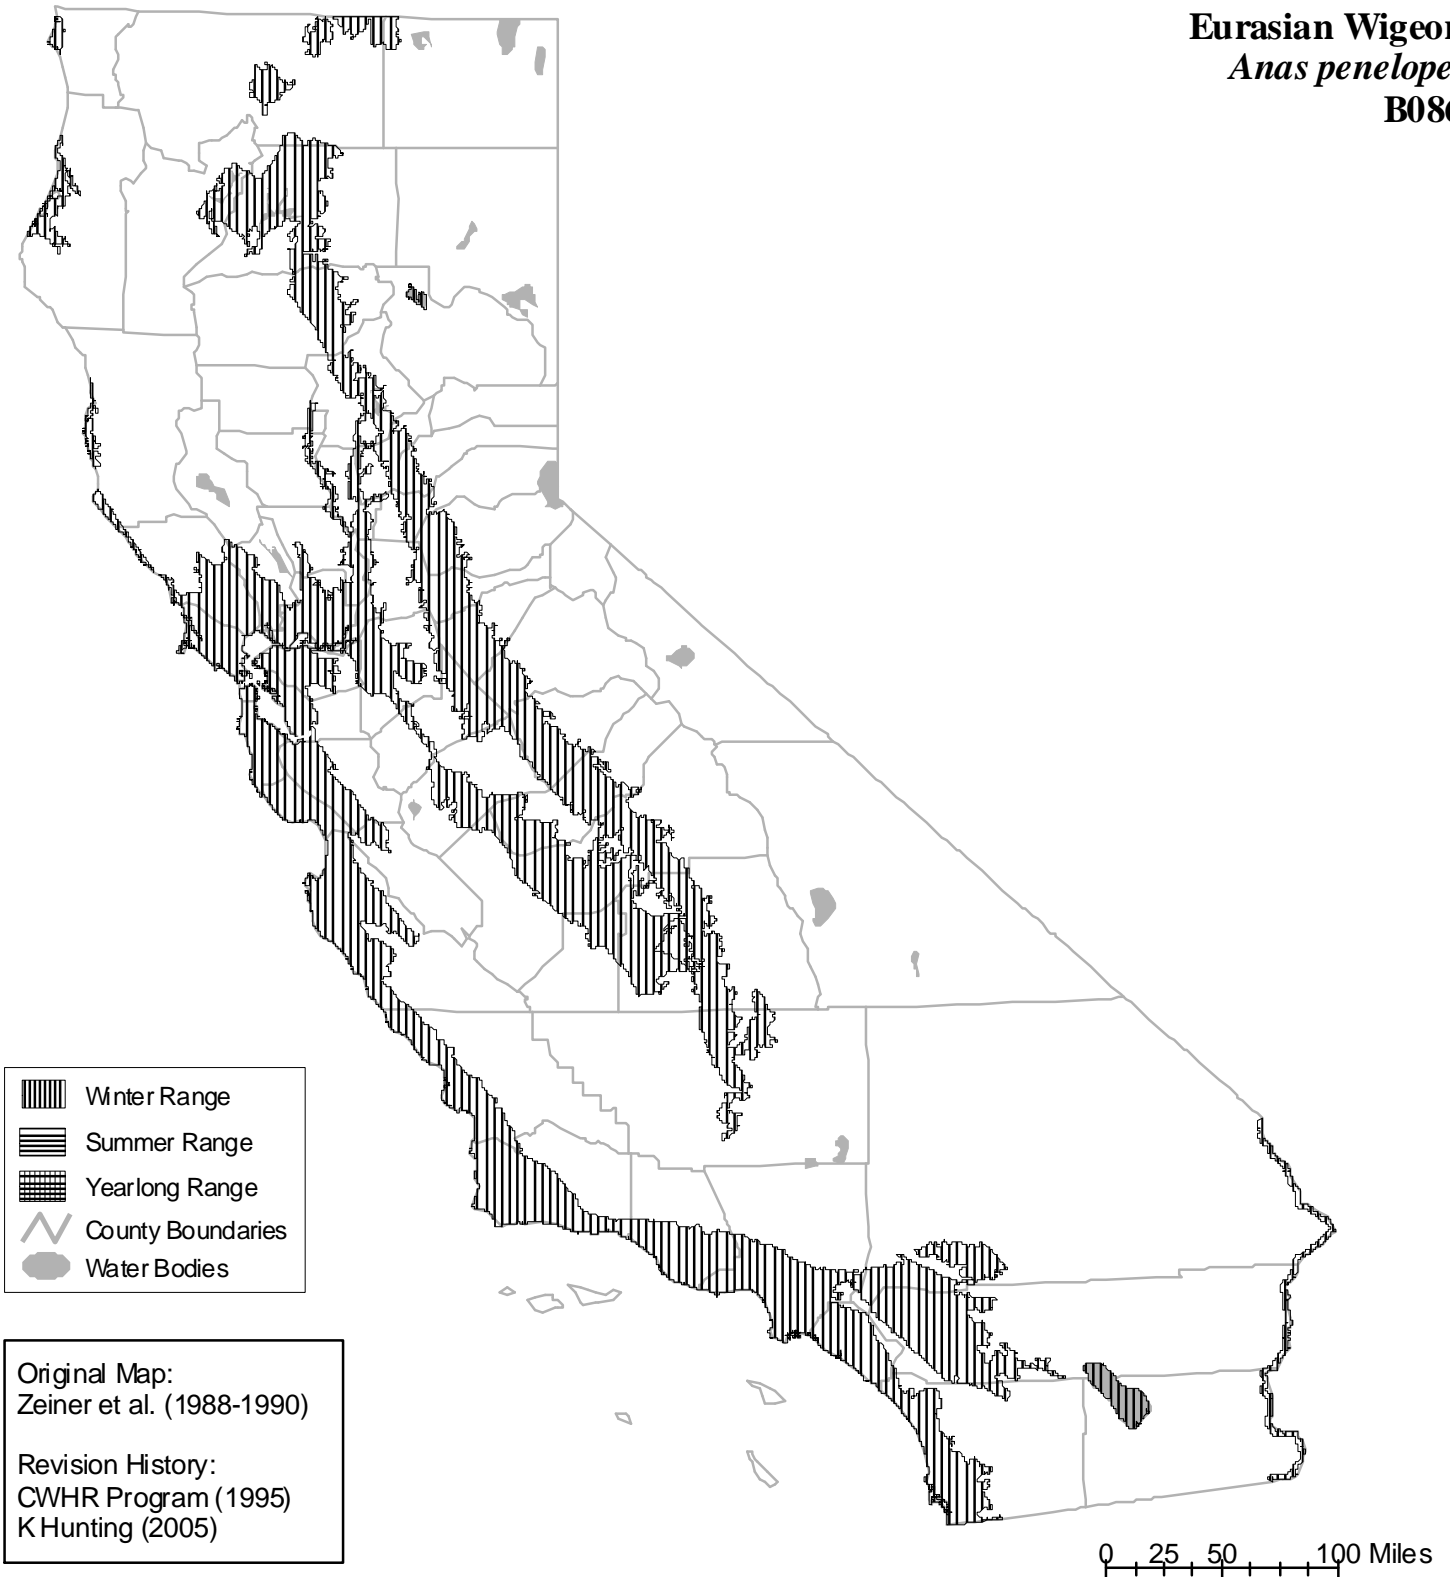

California Wildlife Habitat Relationships System

California Department of Fish and Wildlife

California Interagency Wildlife Task Group

Eurasian Wigeon
Anas penelope
B086

Range maps are based on available occurrence data and professional knowledge. They represent current, but not historic or potential, range. Unless otherwise noted above, maps were originally published in Zeiner, D.C., W.F. Laudenslayer, Jr., K.E. Mayer, and M. White, eds. 1988-1990. California's Wildlife. Vol. I-III. California Depart. of Fish and Game, Sacramento, California. Updates are noted in maps that have been added or edited since original publication.