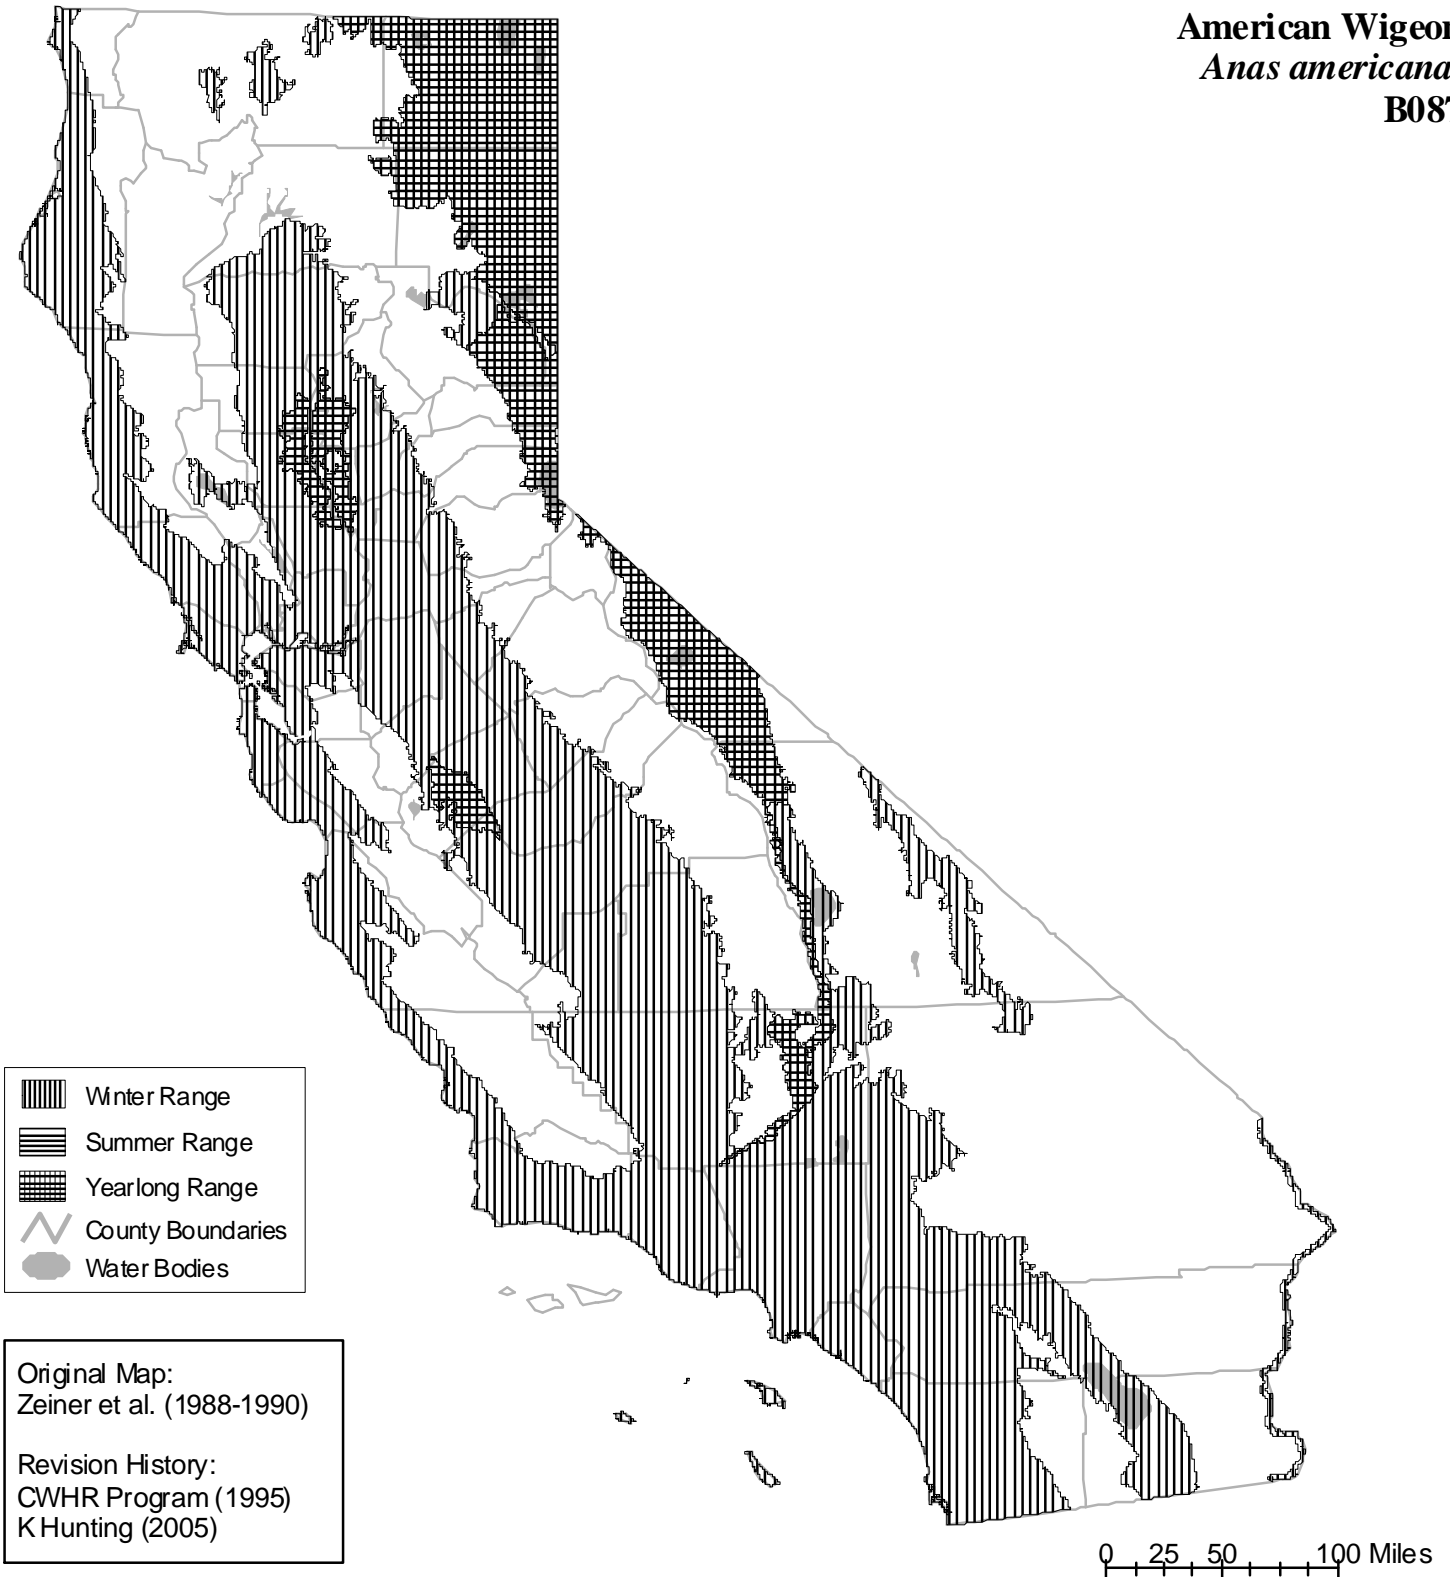

California Wildlife Habitat Relationships System

California Department of Fish and Wildlife

California Interagency Wildlife Task Group

American Wigeon
Anas americana
B087

Range maps are based on available occurrence data and professional knowledge. They represent current, but not historic or potential, range. Unless otherwise noted above, maps were originally published in Zeiner, D.C., W.F. Laudenslayer, Jr., K.E. Mayer, and M. White, eds. 1988-1990. California's Wildlife. Vol. I-III. California Depart. of Fish and Game, Sacramento, California. Updates are noted in maps that have been added or edited since original publication.