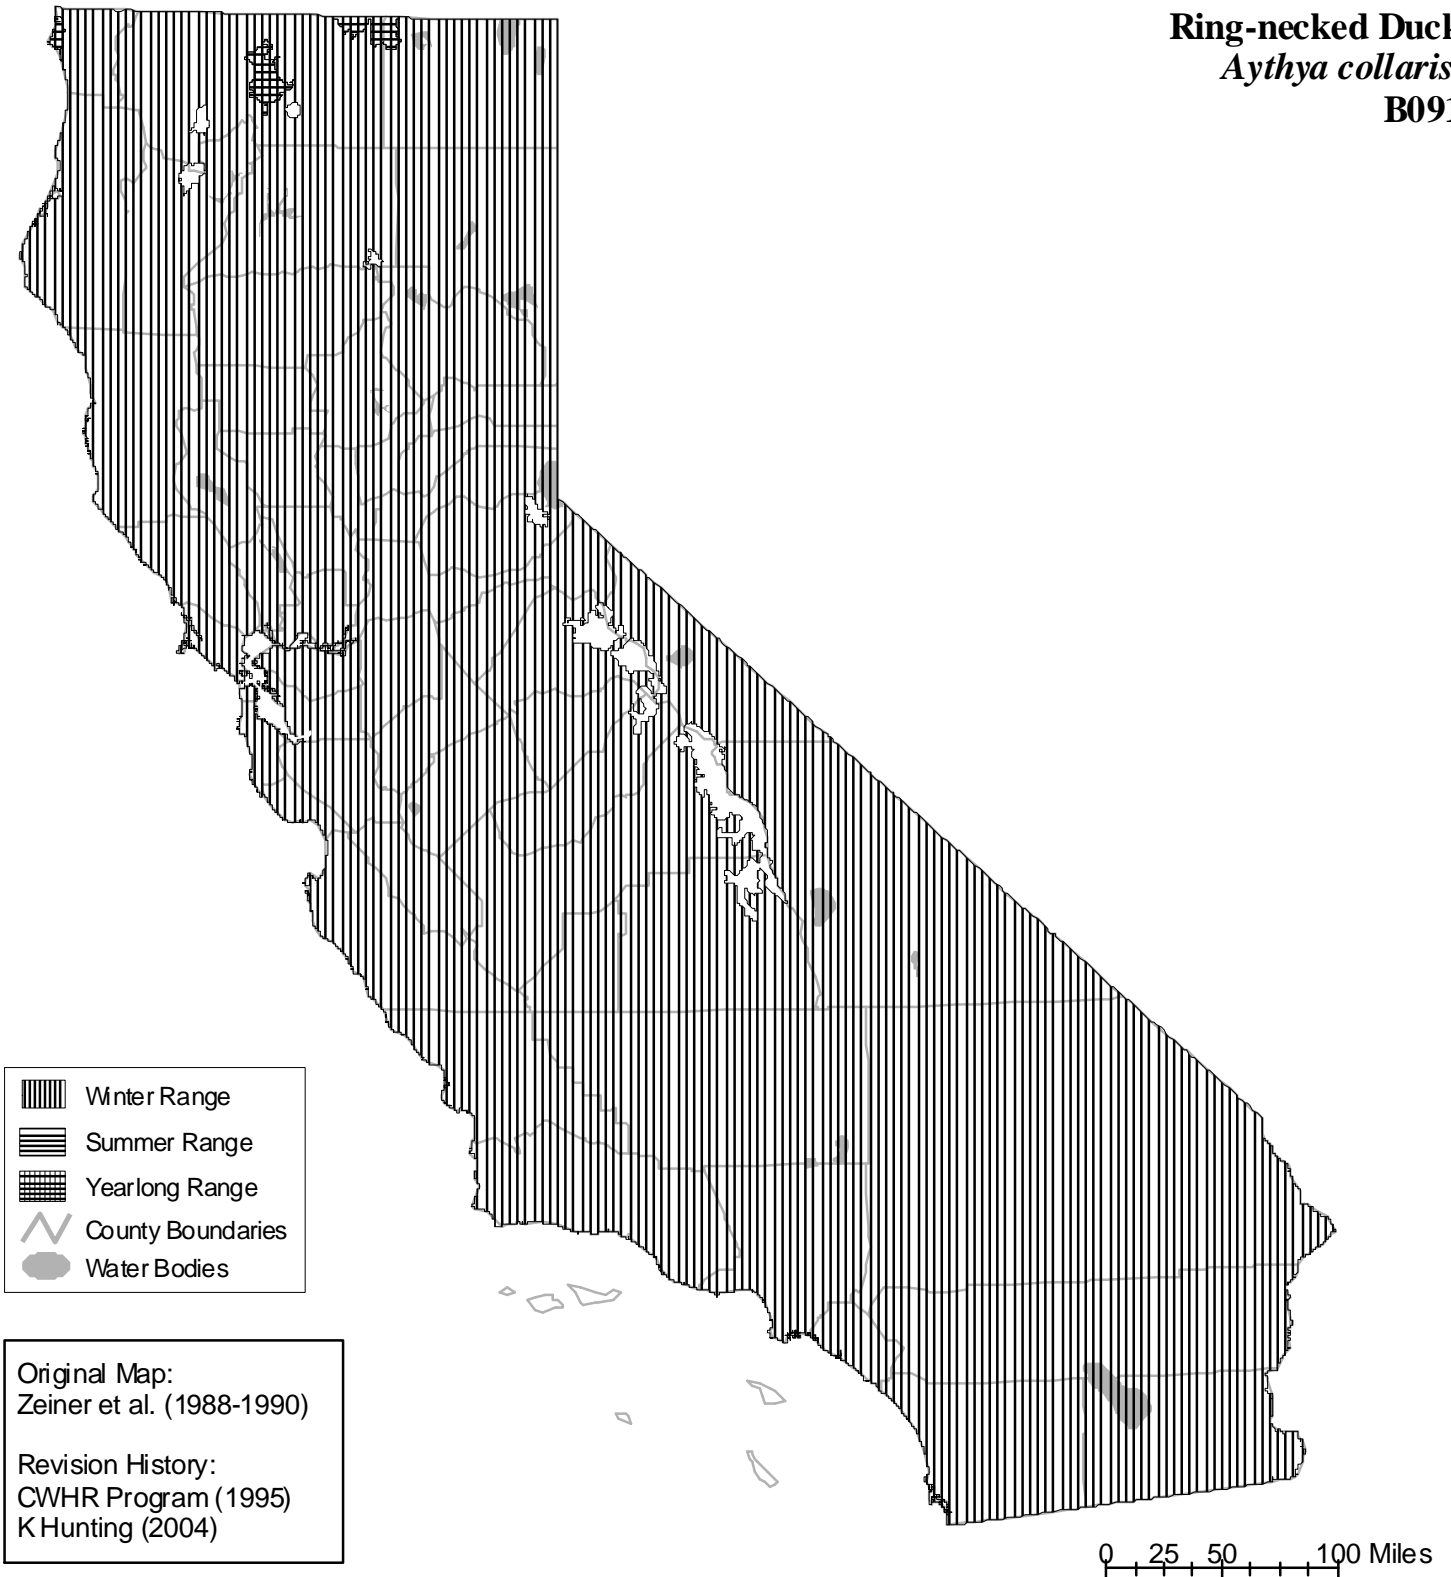

California Wildlife Habitat Relationships System

California Department of Fish and Wildlife

California Interagency Wildlife Task Group

Ring-necked Duck *Aythya collaris* B091

Range maps are based on available occurrence data and professional knowledge. They represent current, but not historic or potential, range. Unless otherwise noted above, maps were originally published in Zeiner, D.C., W.F. Laudenslayer, Jr., K.E. Mayer, and M. White, eds. 1988-1990. California's Wildlife. Vol. I-III. California Depart. of Fish and Game, Sacramento, California. Updates are noted in maps that have been added or edited since original publication.