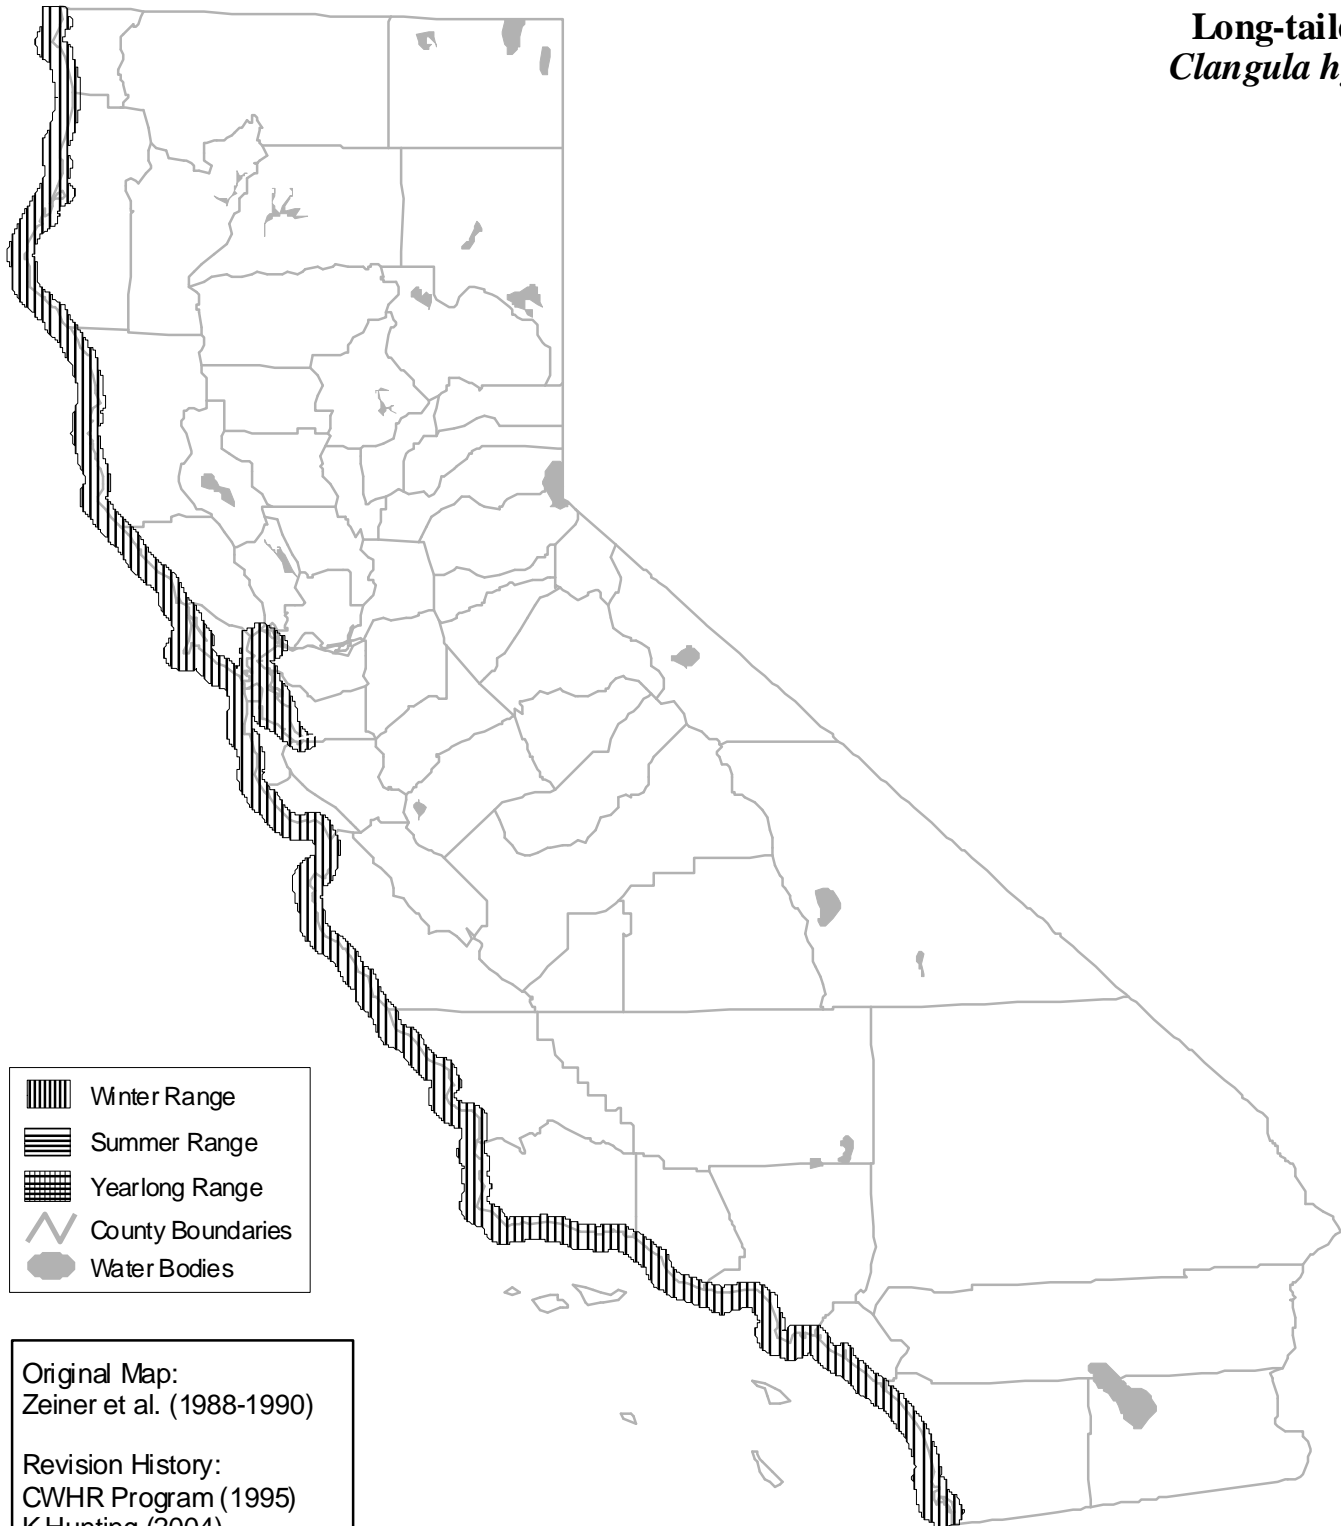

California Wildlife Habitat Relationships System

California Department of Fish and Wildlife

California Interagency Wildlife Task Group

Long-tailed Duck
Clangula hyemalis
B097

Range maps are based on available occurrence data and professional knowledge. They represent current, but not historic or potential, range. Unless otherwise noted above, maps were originally published in Zeiner, D.C., W.F. Laudenslayer, Jr., K.E. Mayer, and M. White, eds. 1988-1990. California's Wildlife. Vol. I-III. California Depart. of Fish and Game, Sacramento, California. Updates are noted in maps that have been added or edited since original publication.