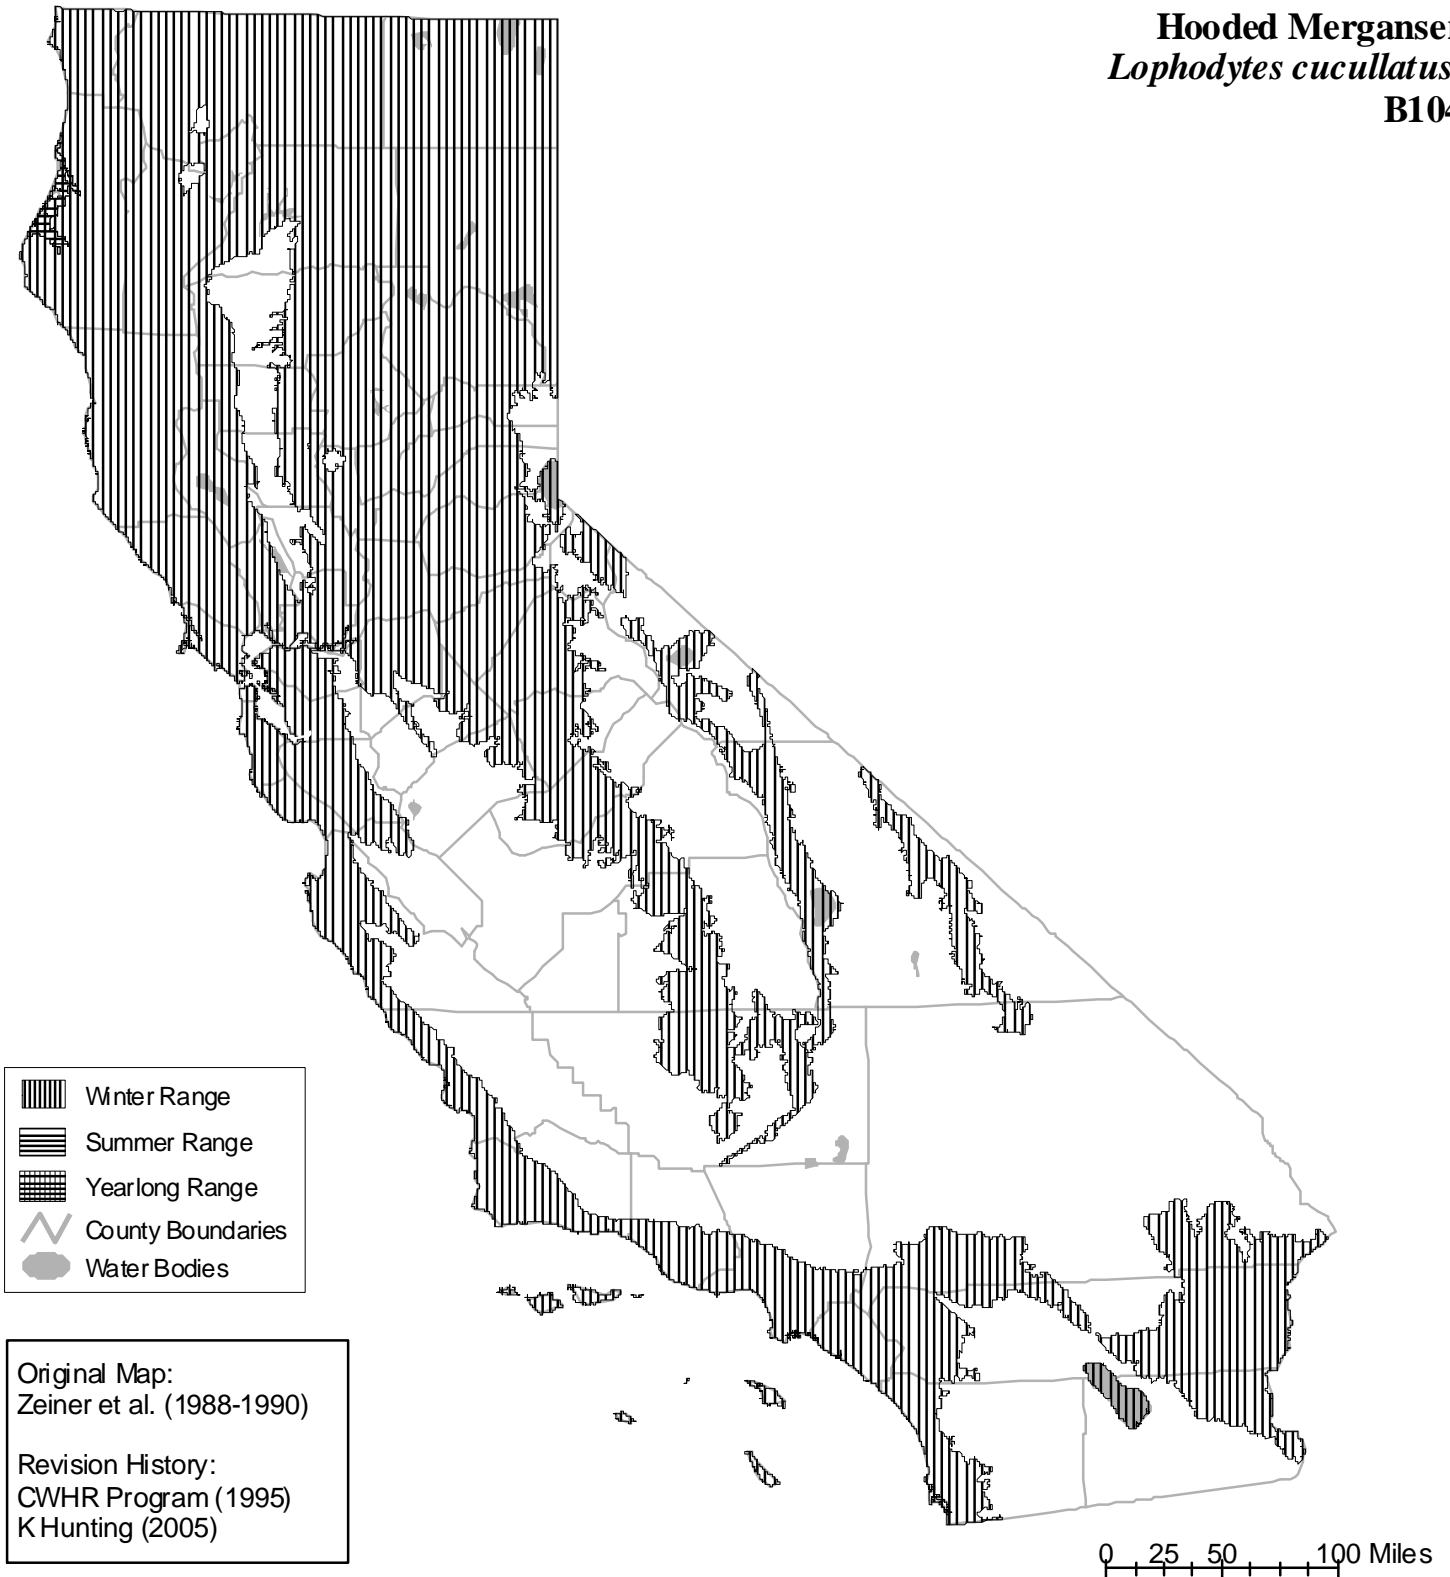

California Wildlife Habitat Relationships System

California Department of Fish and Wildlife

California Interagency Wildlife Task Group

Hooded Merganser *Lophodytes cucullatus* B104

Range maps are based on available occurrence data and professional knowledge. They represent current, but not historic or potential, range. Unless otherwise noted above, maps were originally published in Zeiner, D.C., W.F. Laudenslayer, Jr., K.E. Mayer, and M. White, eds. 1988-1990. California's Wildlife. Vol. I-III. California Depart. of Fish and Game, Sacramento, California. Updates are noted in maps that have been added or edited since original publication.