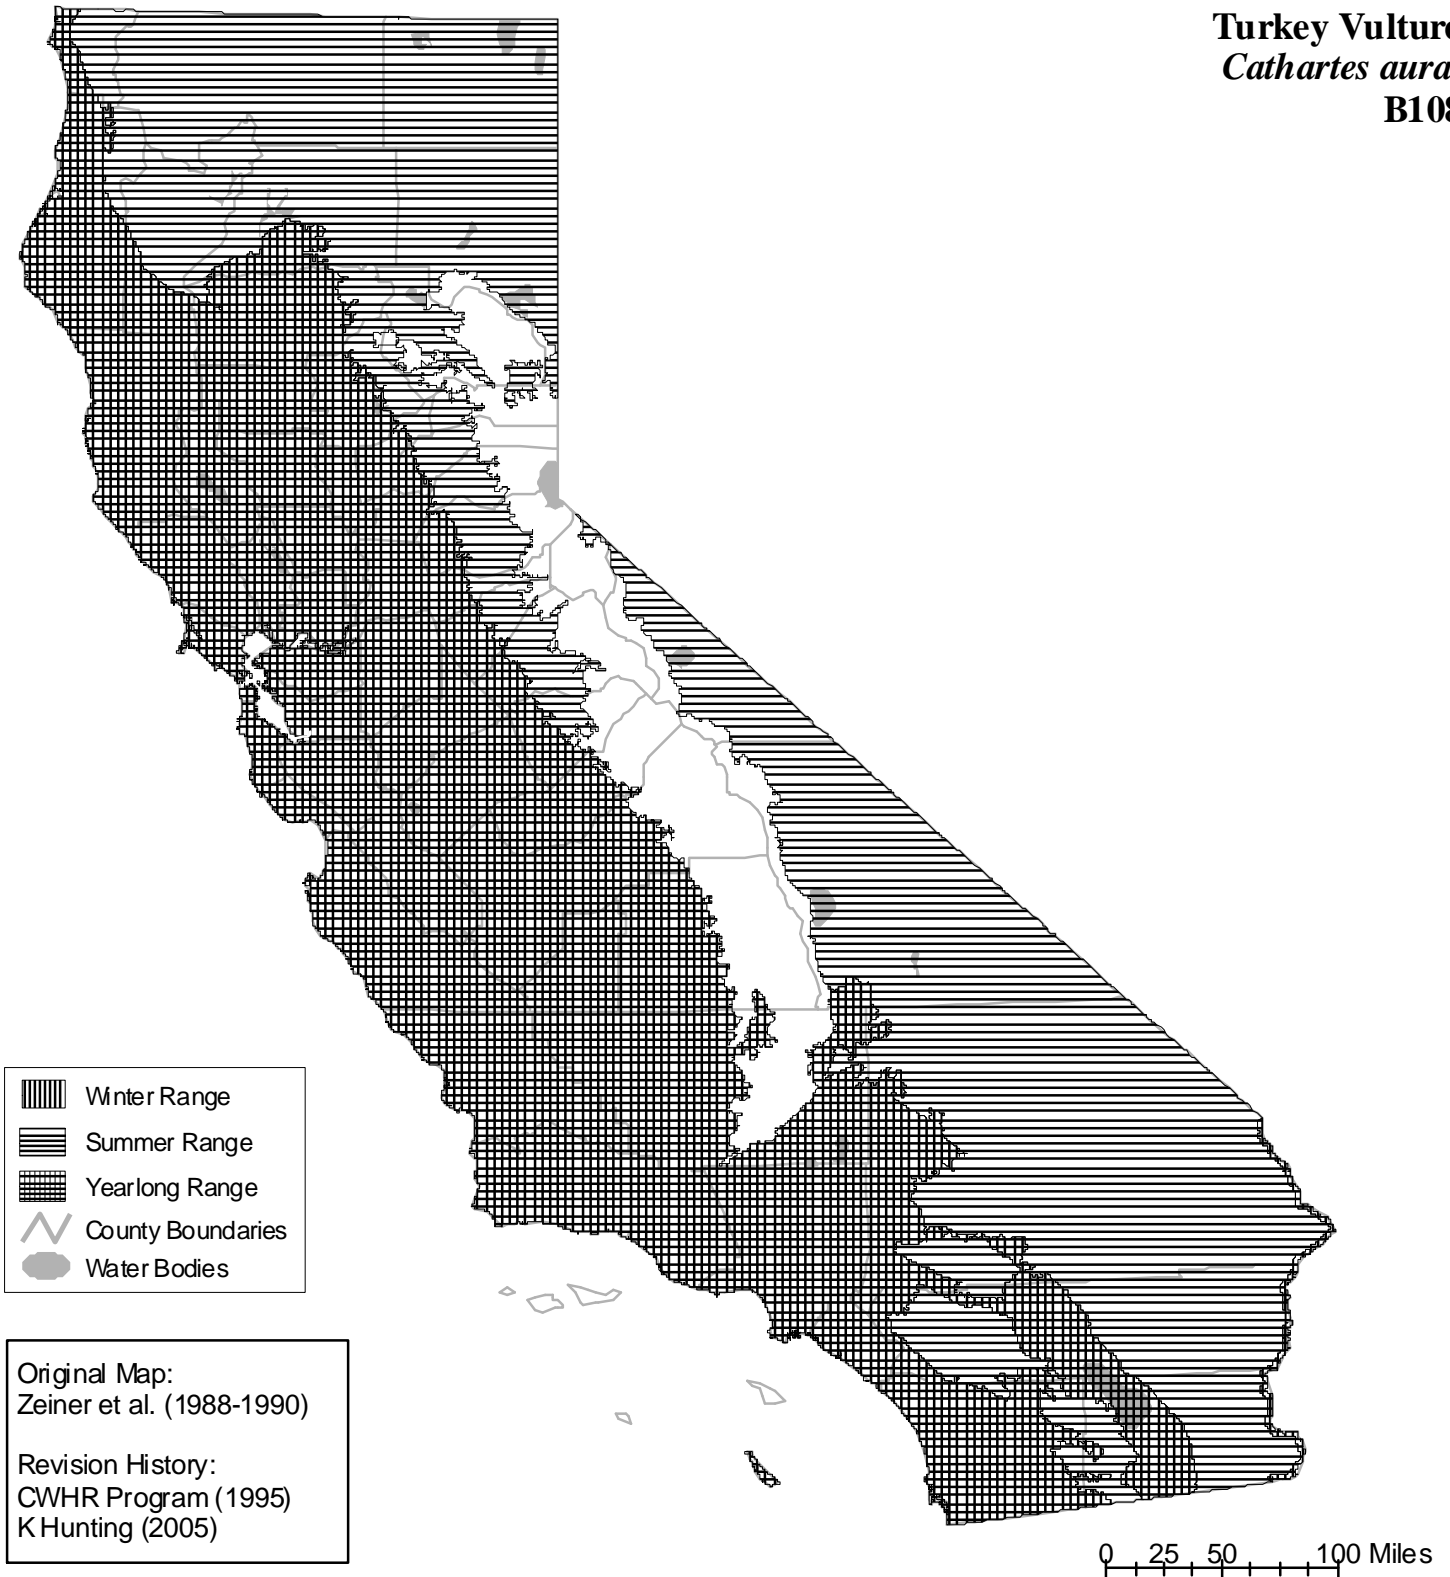

# California Wildlife Habitat Relationships System

California Department of Fish and Wildlife

California Interagency Wildlife Task Group

**Turkey Vulture**  
*Cathartes aura*  
**B108**

Range maps are based on available occurrence data and professional knowledge. They represent current, but not historic or potential, range. Unless otherwise noted above, maps were originally published in Zeiner, D.C., W.F. Laudenslayer, Jr., K.E. Mayer, and M. White, eds. 1988-1990. California's Wildlife. Vol. I-III. California Depart. of Fish and Game, Sacramento, California. Updates are noted in maps that have been added or edited since original publication.