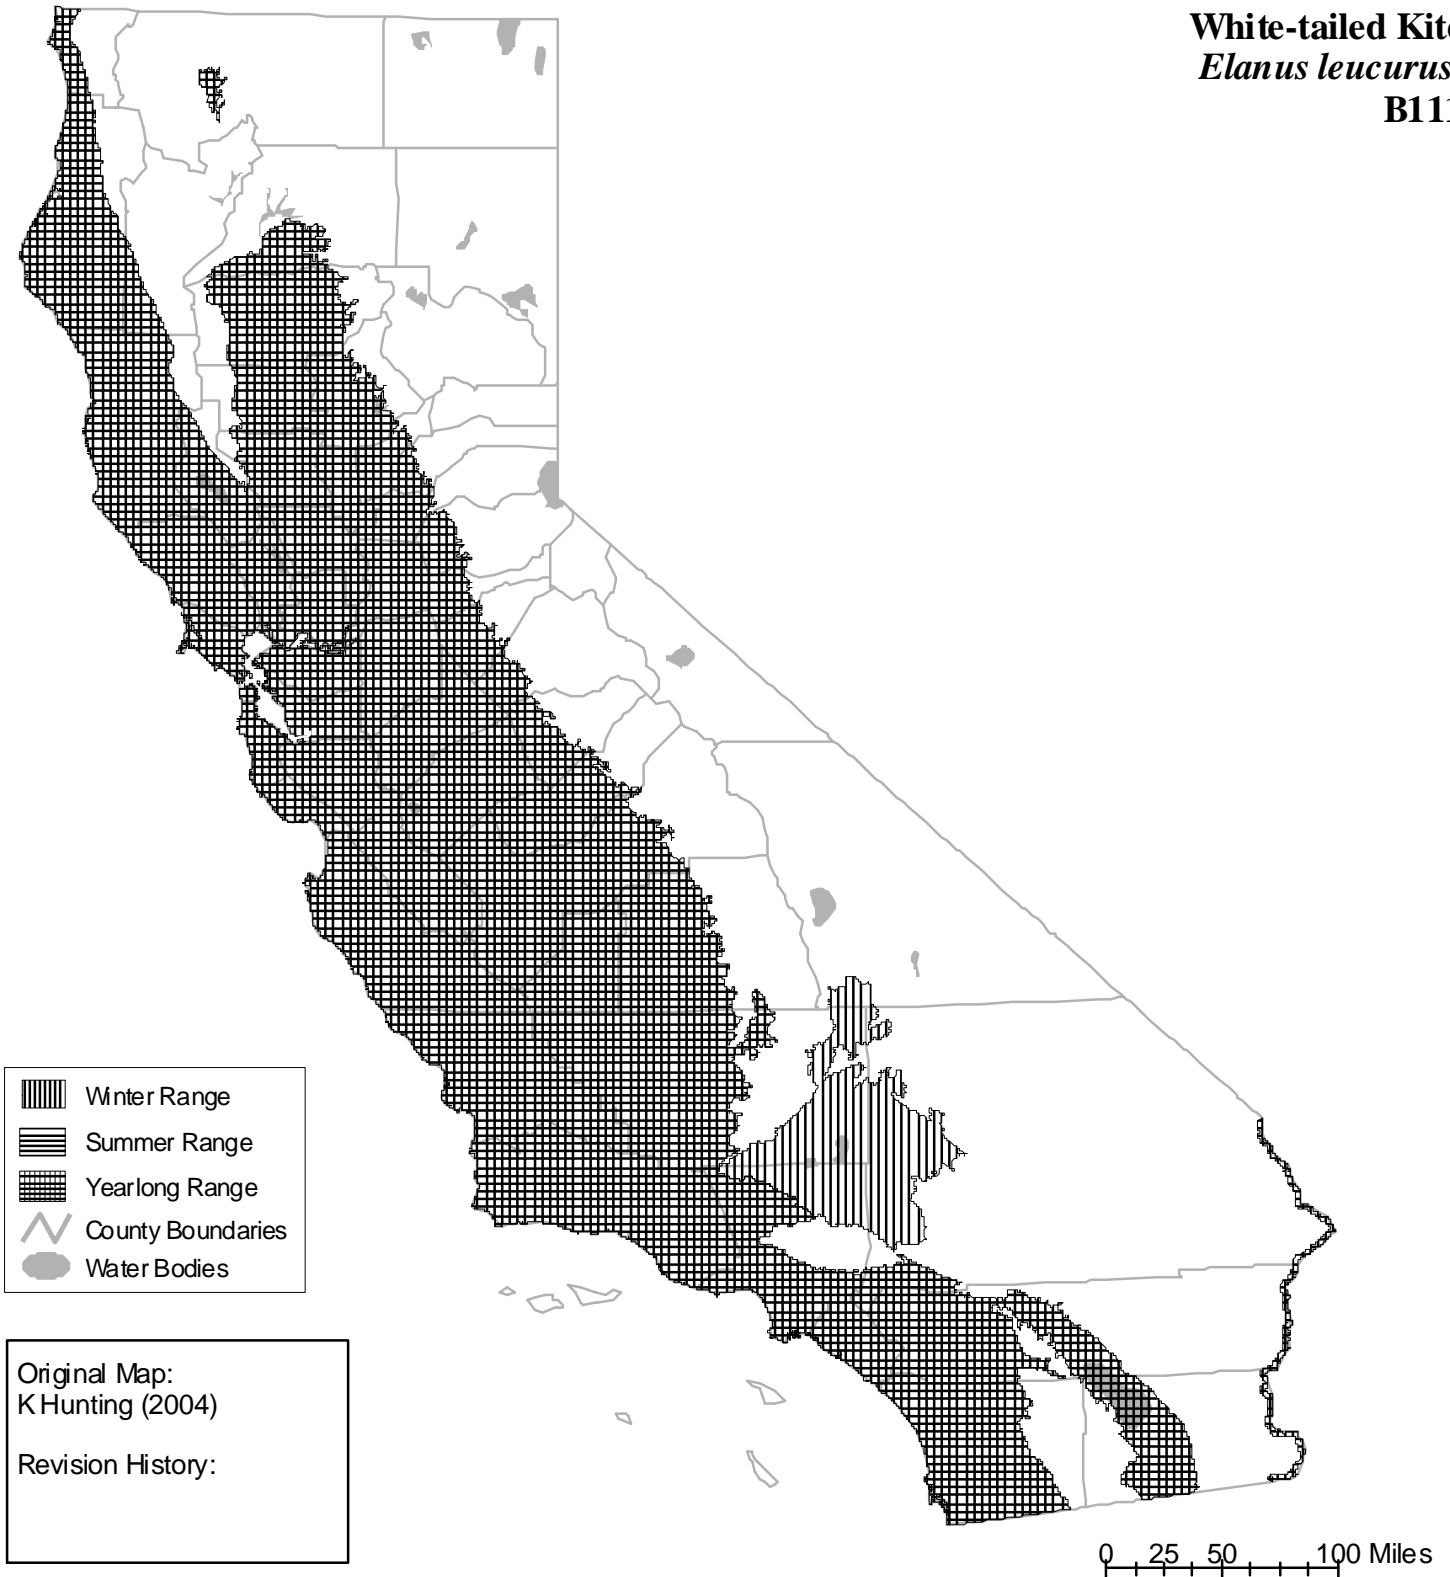

California Wildlife Habitat Relationships System

California Department of Fish and Wildlife

California Interagency Wildlife Task Group

White-tailed Kite *Elanus leucurus* B111

Range maps are based on available occurrence data and professional knowledge. They represent current, but not historic or potential, range. Unless otherwise noted above, maps were originally published in Zeiner, D.C., W.F. Laudenslayer, Jr., K.E. Mayer, and M. White, eds. 1988-1990. California's Wildlife. Vol. I-III. California Depart. of Fish and Game, Sacramento, California. Updates are noted in maps that have been added or edited since original publication.