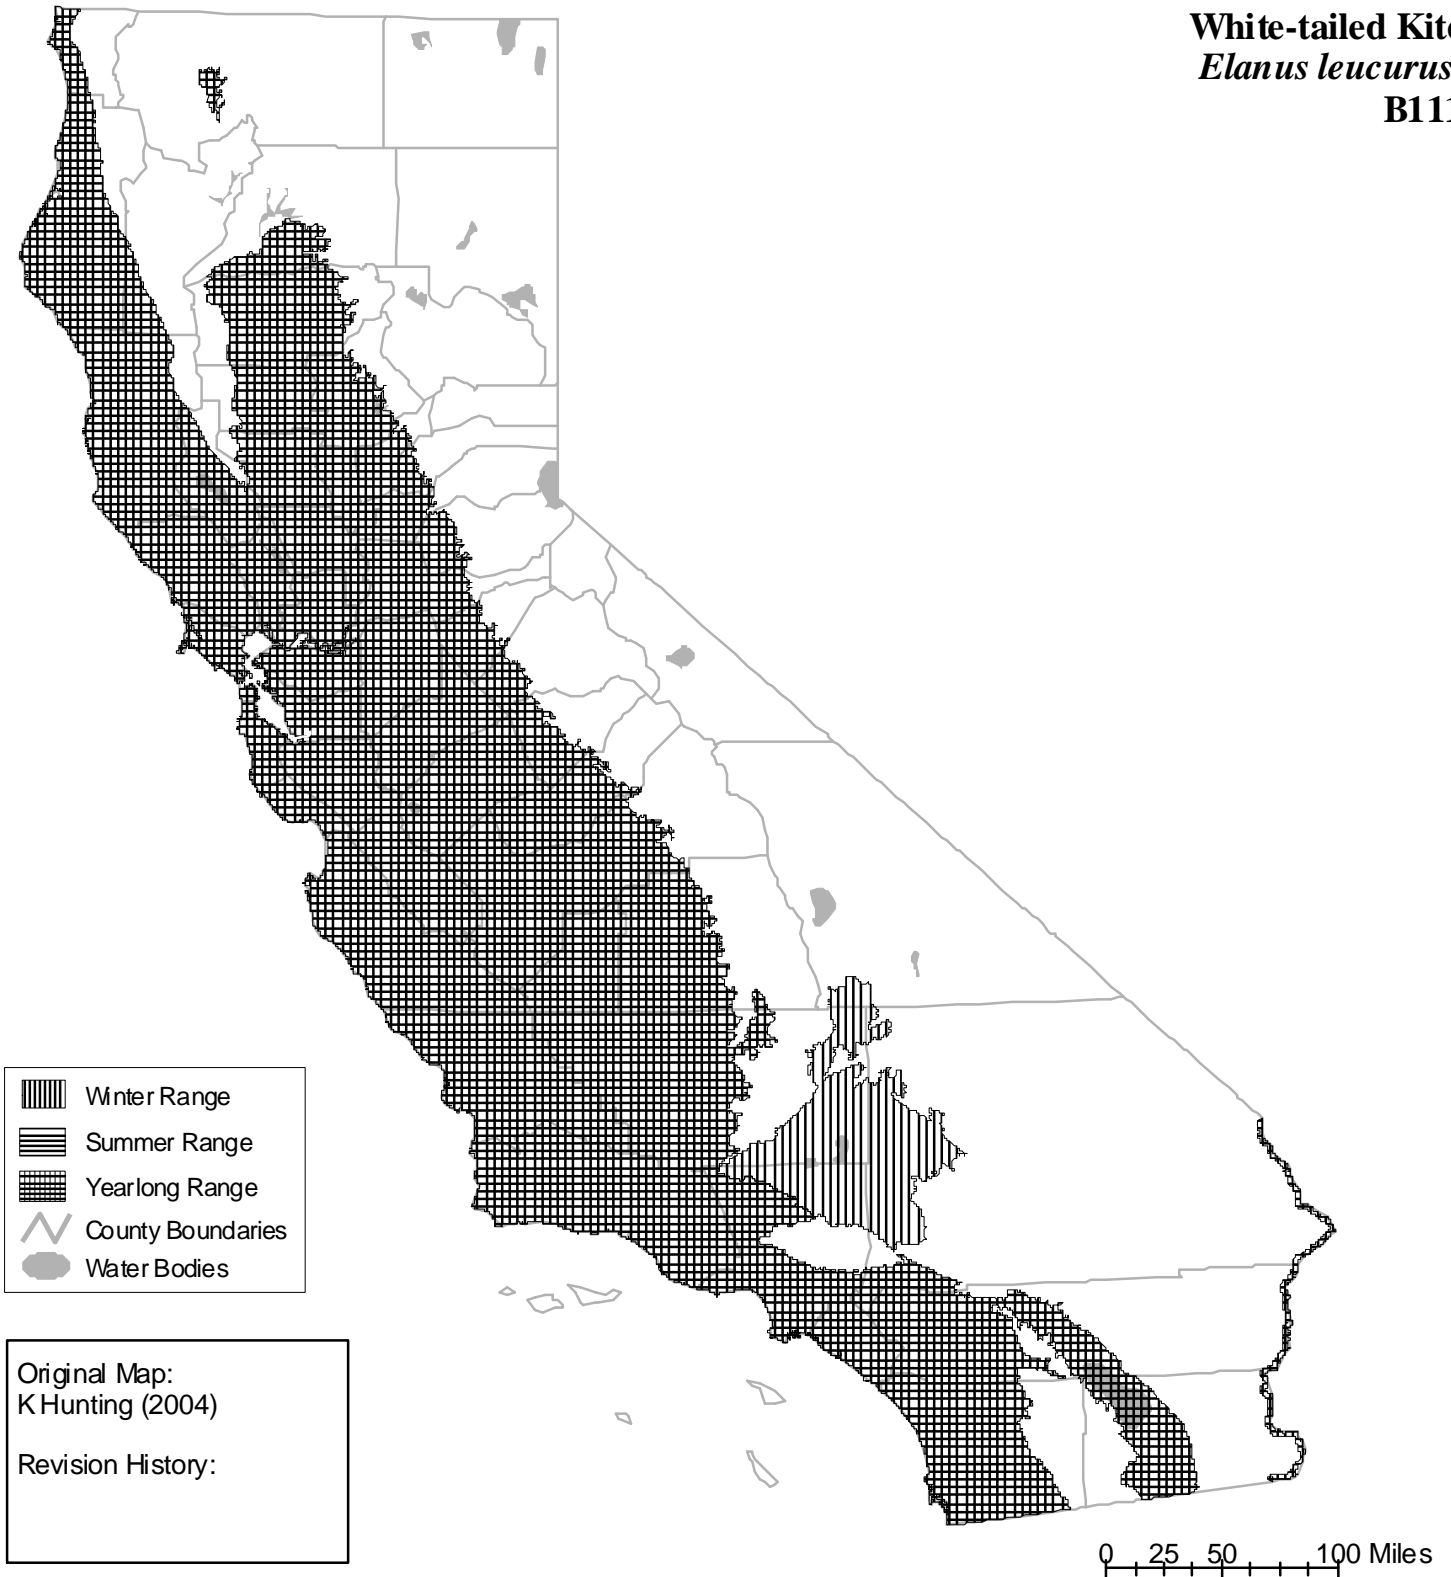

California Wildlife Habitat Relationships System

California Department of Fish and Wildlife

California Interagency Wildlife Task Group

White-tailed Kite *Elanus leucurus* B111

Range maps are based on available occurrence data and professional knowledge. They represent current, but not historic or potential, range. Unless otherwise noted above, maps were originally published in Zeiner, D.C., W.F. Laudenslayer, Jr., K.E. Mayer, and M. White, eds. 1988-1990. California's Wildlife. Vol. I-III. California Depart. of Fish and Game, Sacramento, California. Updates are noted in maps that have been added or edited since original publication.