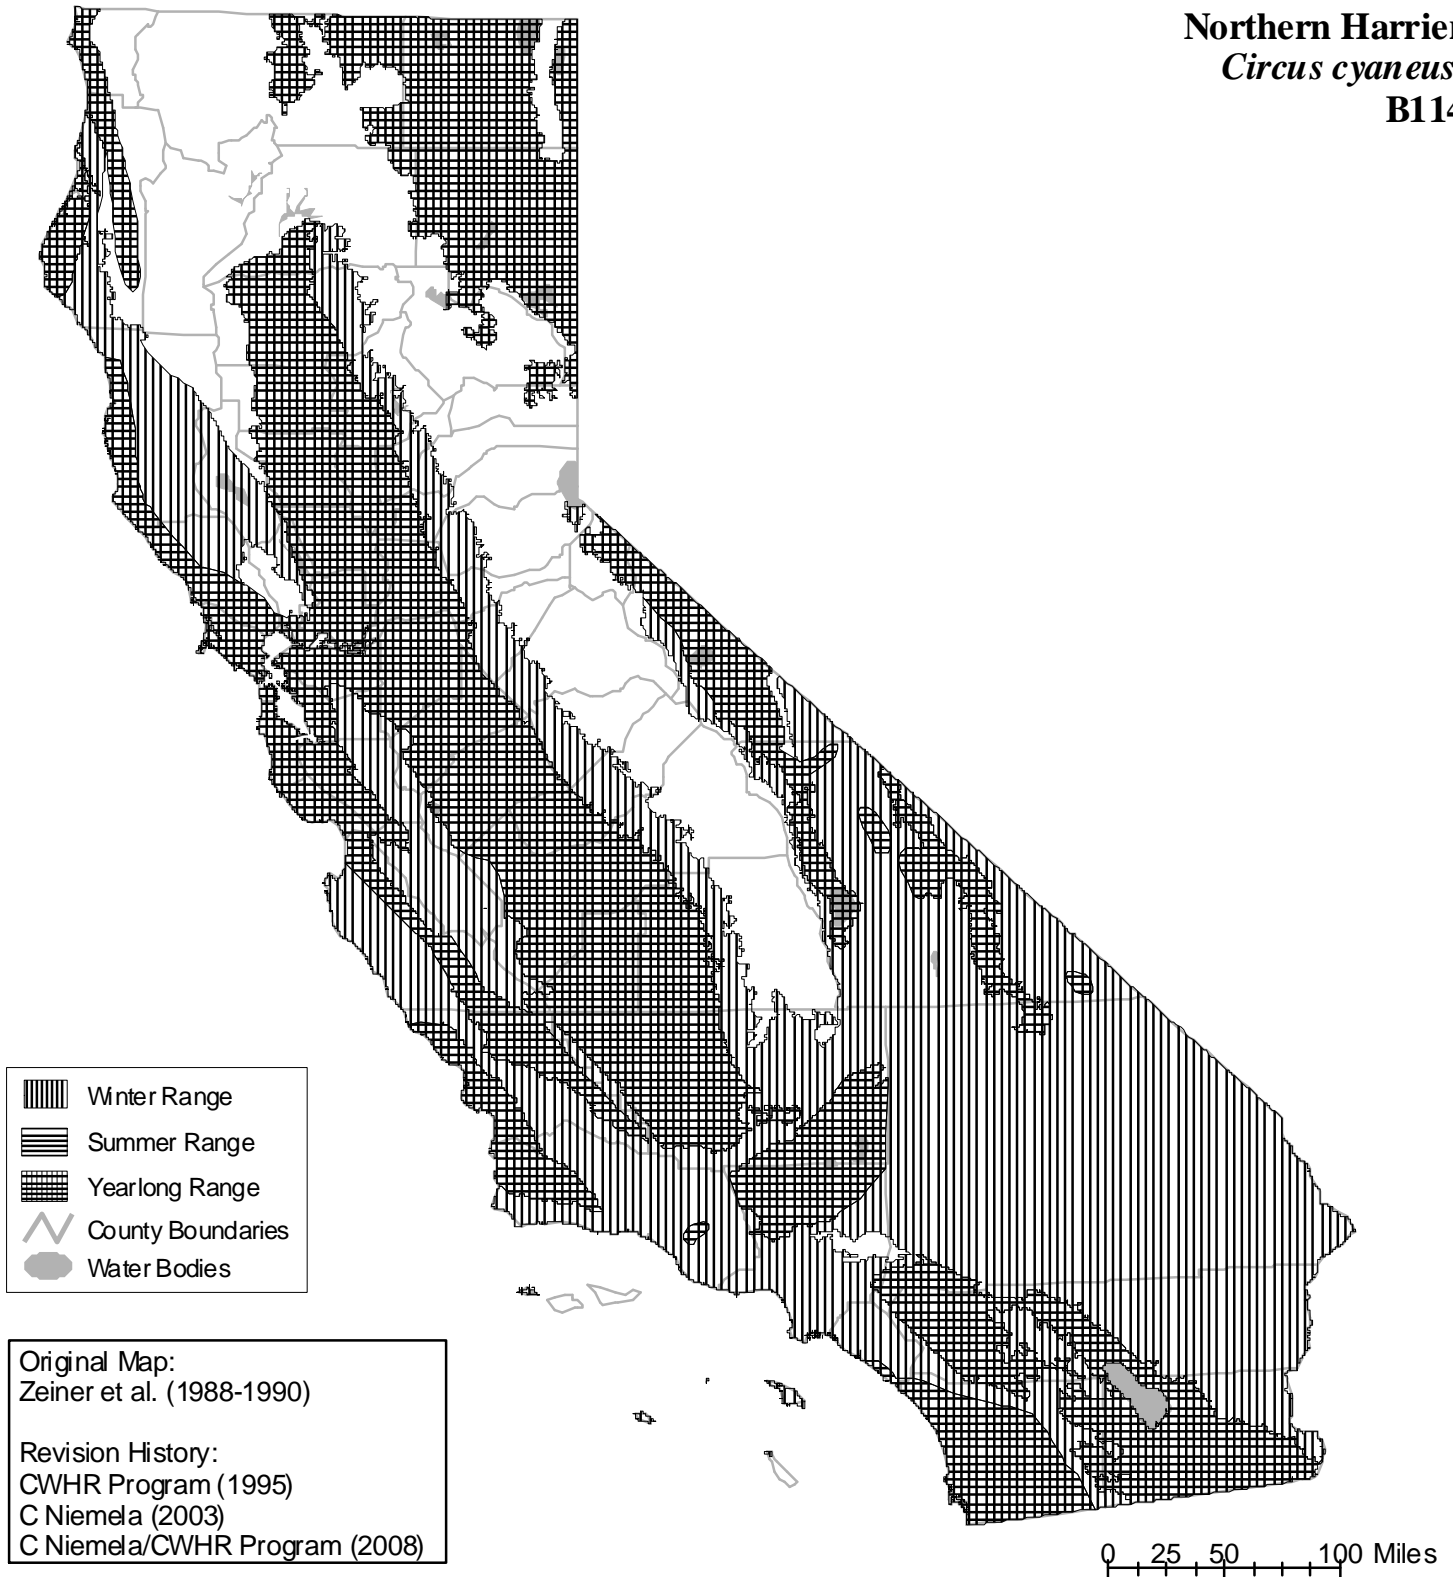

California Wildlife Habitat Relationships System

California Department of Fish and Wildlife

California Interagency Wildlife Task Group

Northern Harrier *Circus cyaneus* B114

Range maps are based on available occurrence data and professional knowledge. They represent current, but not historic or potential, range. Unless otherwise noted above, maps were originally published in Zeiner, D.C., W.F. Laudenslayer, Jr., K.E. Mayer, and M. White, eds. 1988-1990. California's Wildlife. Vol. I-III. California Depart. of Fish and Game, Sacramento, California. Updates are noted in maps that have been added or edited since original publication.