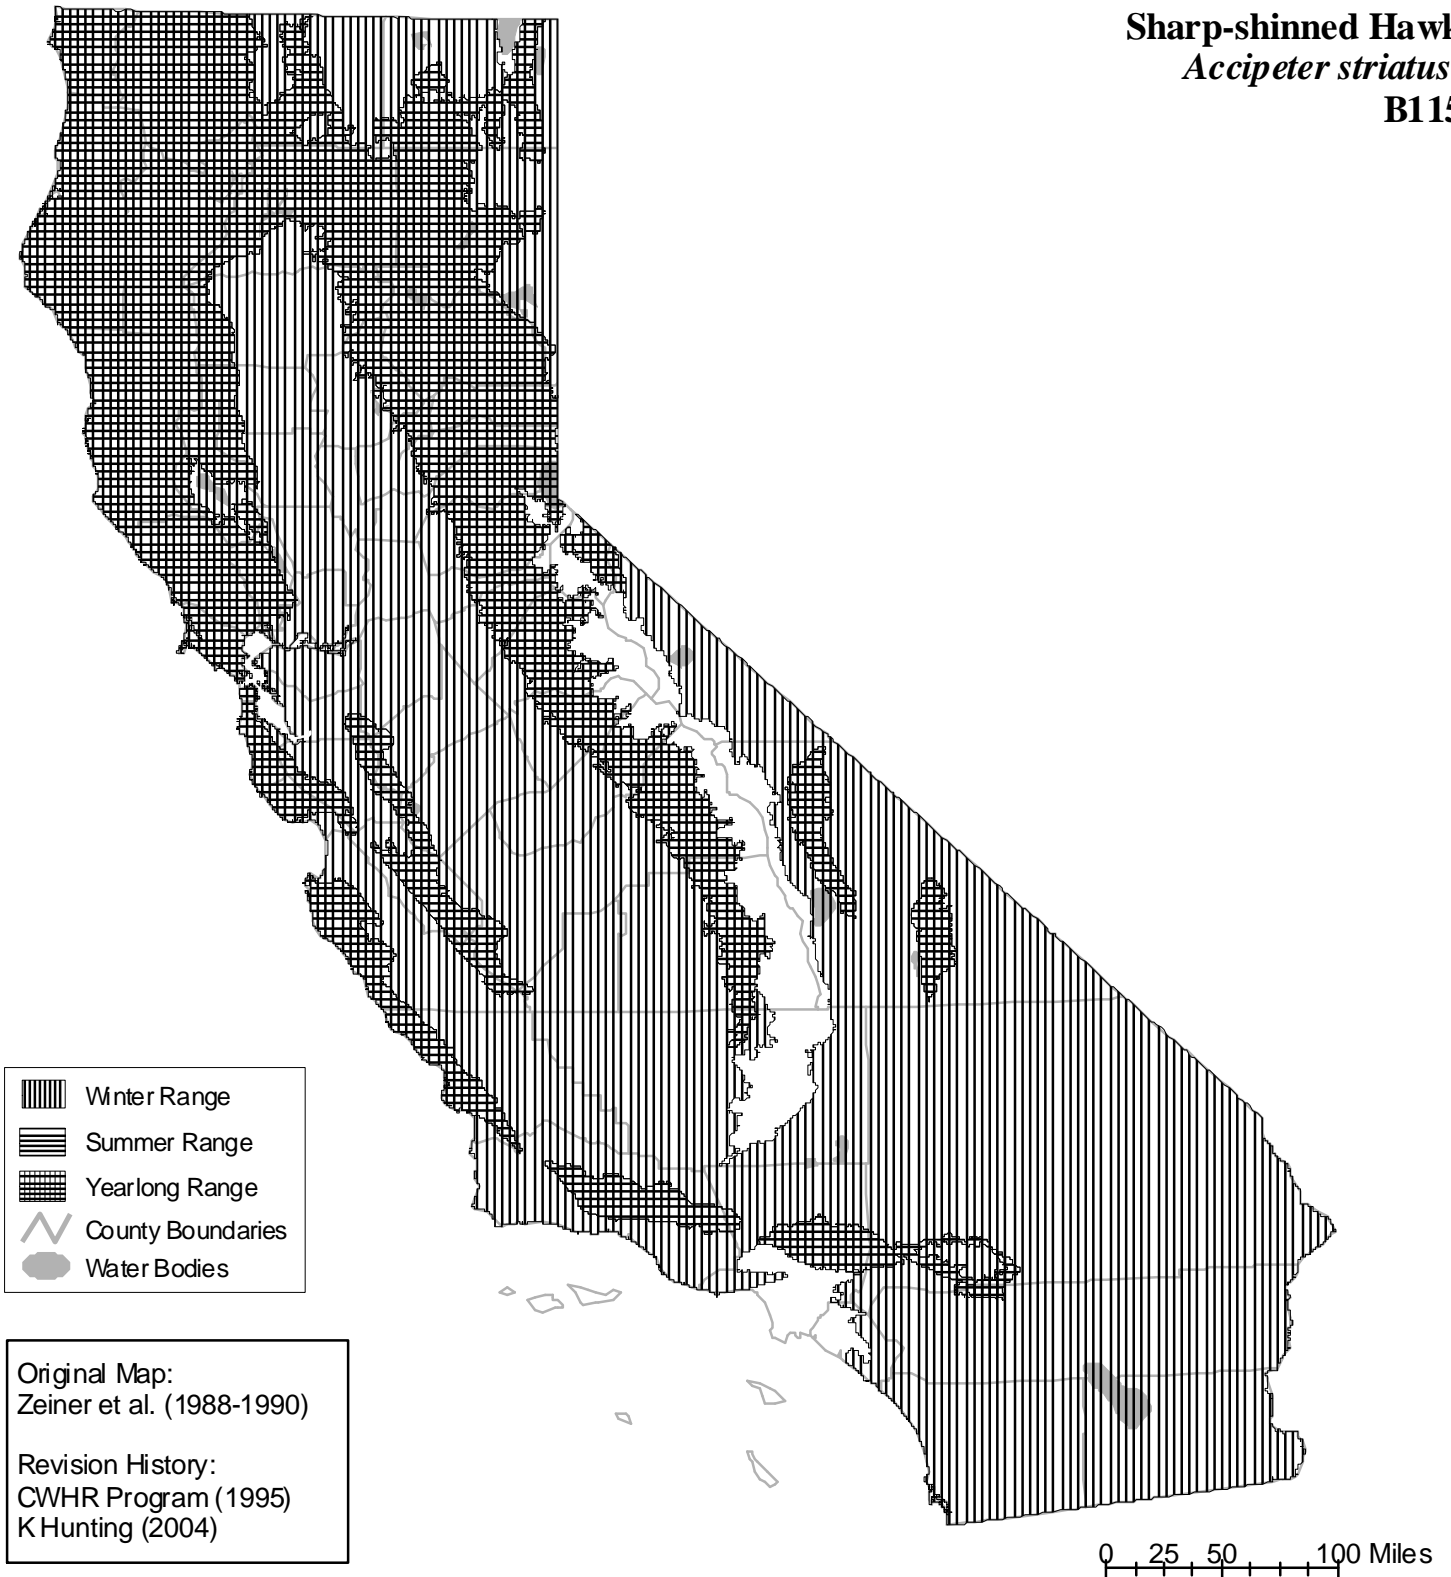

California Wildlife Habitat Relationships System

California Department of Fish and Game

California Interagency Wildlife Task Group

Sharp-shinned Hawk *Accipiter striatus* B115

Range maps are based on available occurrence data and professional knowledge. They represent current, but not historic or potential, range. Unless otherwise noted above, maps were originally published in Zeiner, D.C., W.F. Laudenslayer, Jr., K.E. Mayer, and M. White, eds. 1988-1990. California's Wildlife. Vol. I-III. California Depart. of Fish and Game, Sacramento, California. Updates are noted in maps that have been added or edited since original publication.