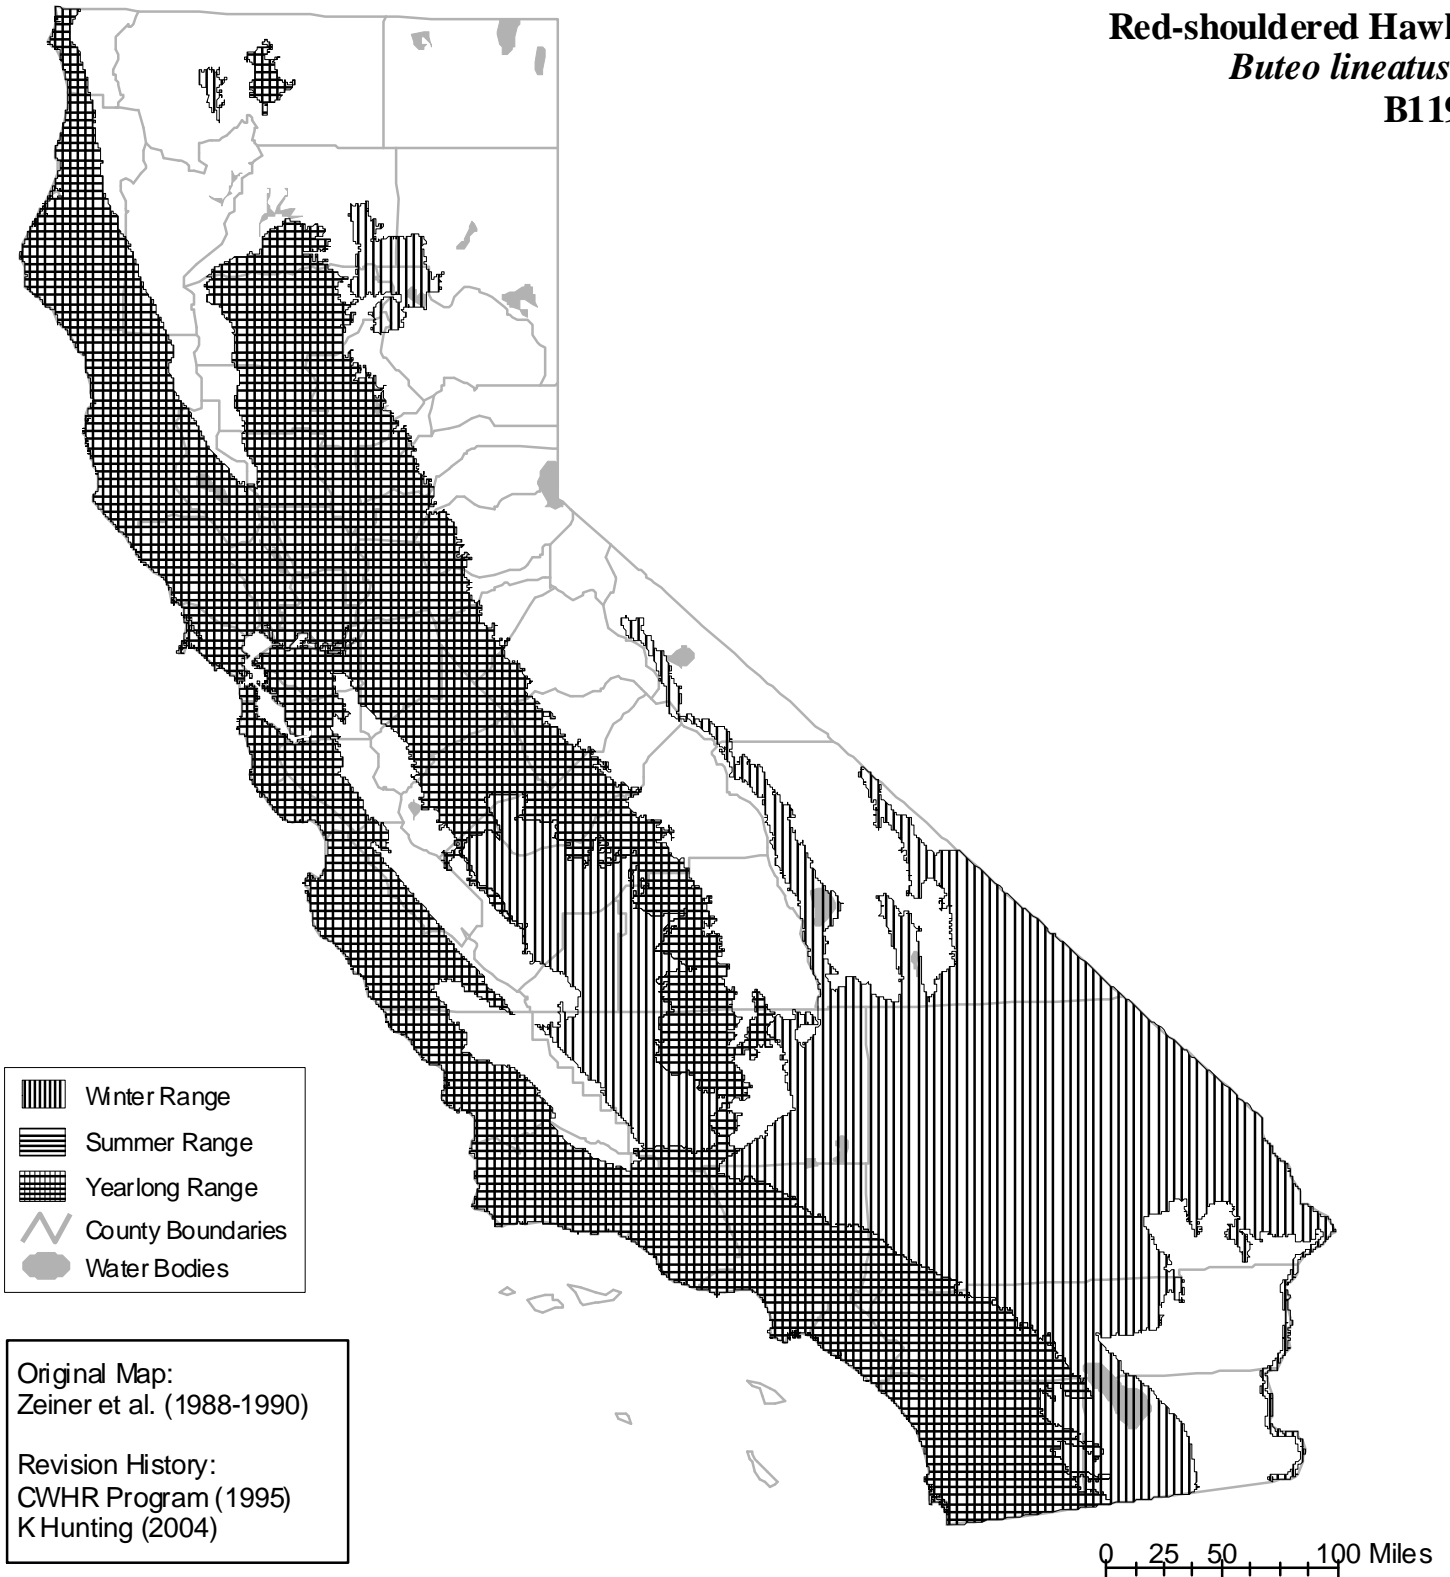

California Wildlife Habitat Relationships System

California Department of Fish and Wildlife

California Interagency Wildlife Task Group

Red-shouldered Hawk

Buteo lineatus

B119

Range maps are based on available occurrence data and professional knowledge. They represent current, but not historic or potential, range. Unless otherwise noted above, maps were originally published in Zeiner, D.C., W.F. Laudenslayer, Jr., K.E. Mayer, and M. White, eds. 1988-1990. California's Wildlife. Vol. I-III. California Depart. of Fish and Game, Sacramento, California. Updates are noted in maps that have been added or edited since original publication.