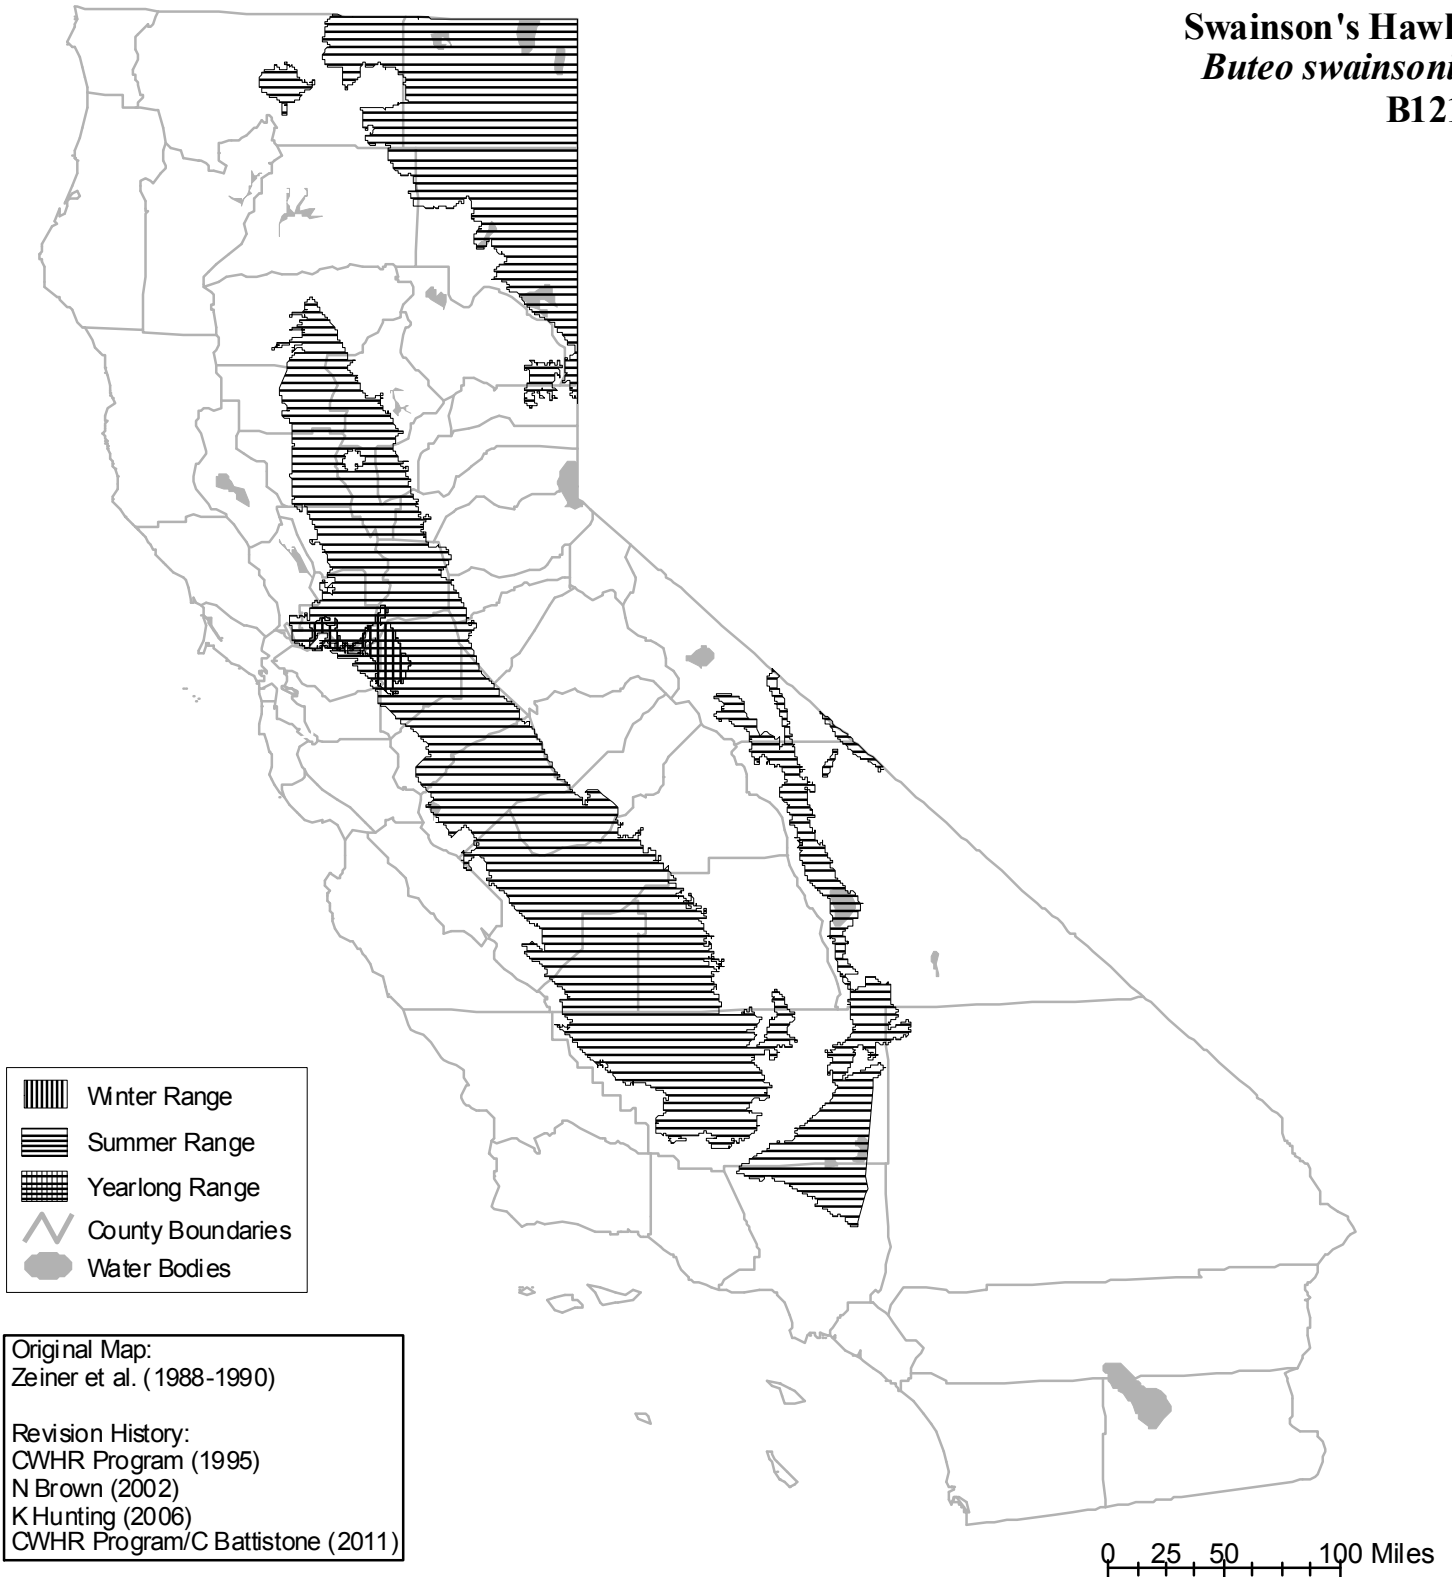

# California Wildlife Habitat Relationships System

California Department of Fish and Wildlife

California Interagency Wildlife Task Group

---

## Swainson's Hawk *Buteo swainsoni* B121

Range maps are based on available occurrence data and professional knowledge. They represent current, but not historic or potential, range. Unless otherwise noted above, maps were originally published in Zeiner, D.C., W.F. Laudenslayer, Jr., K.E. Mayer, and M. White, eds. 1988-1990. California's Wildlife. Vol. I-III. California Depart. of Fish and Game, Sacramento, California. Updates are noted in maps that have been added or edited since original publication.