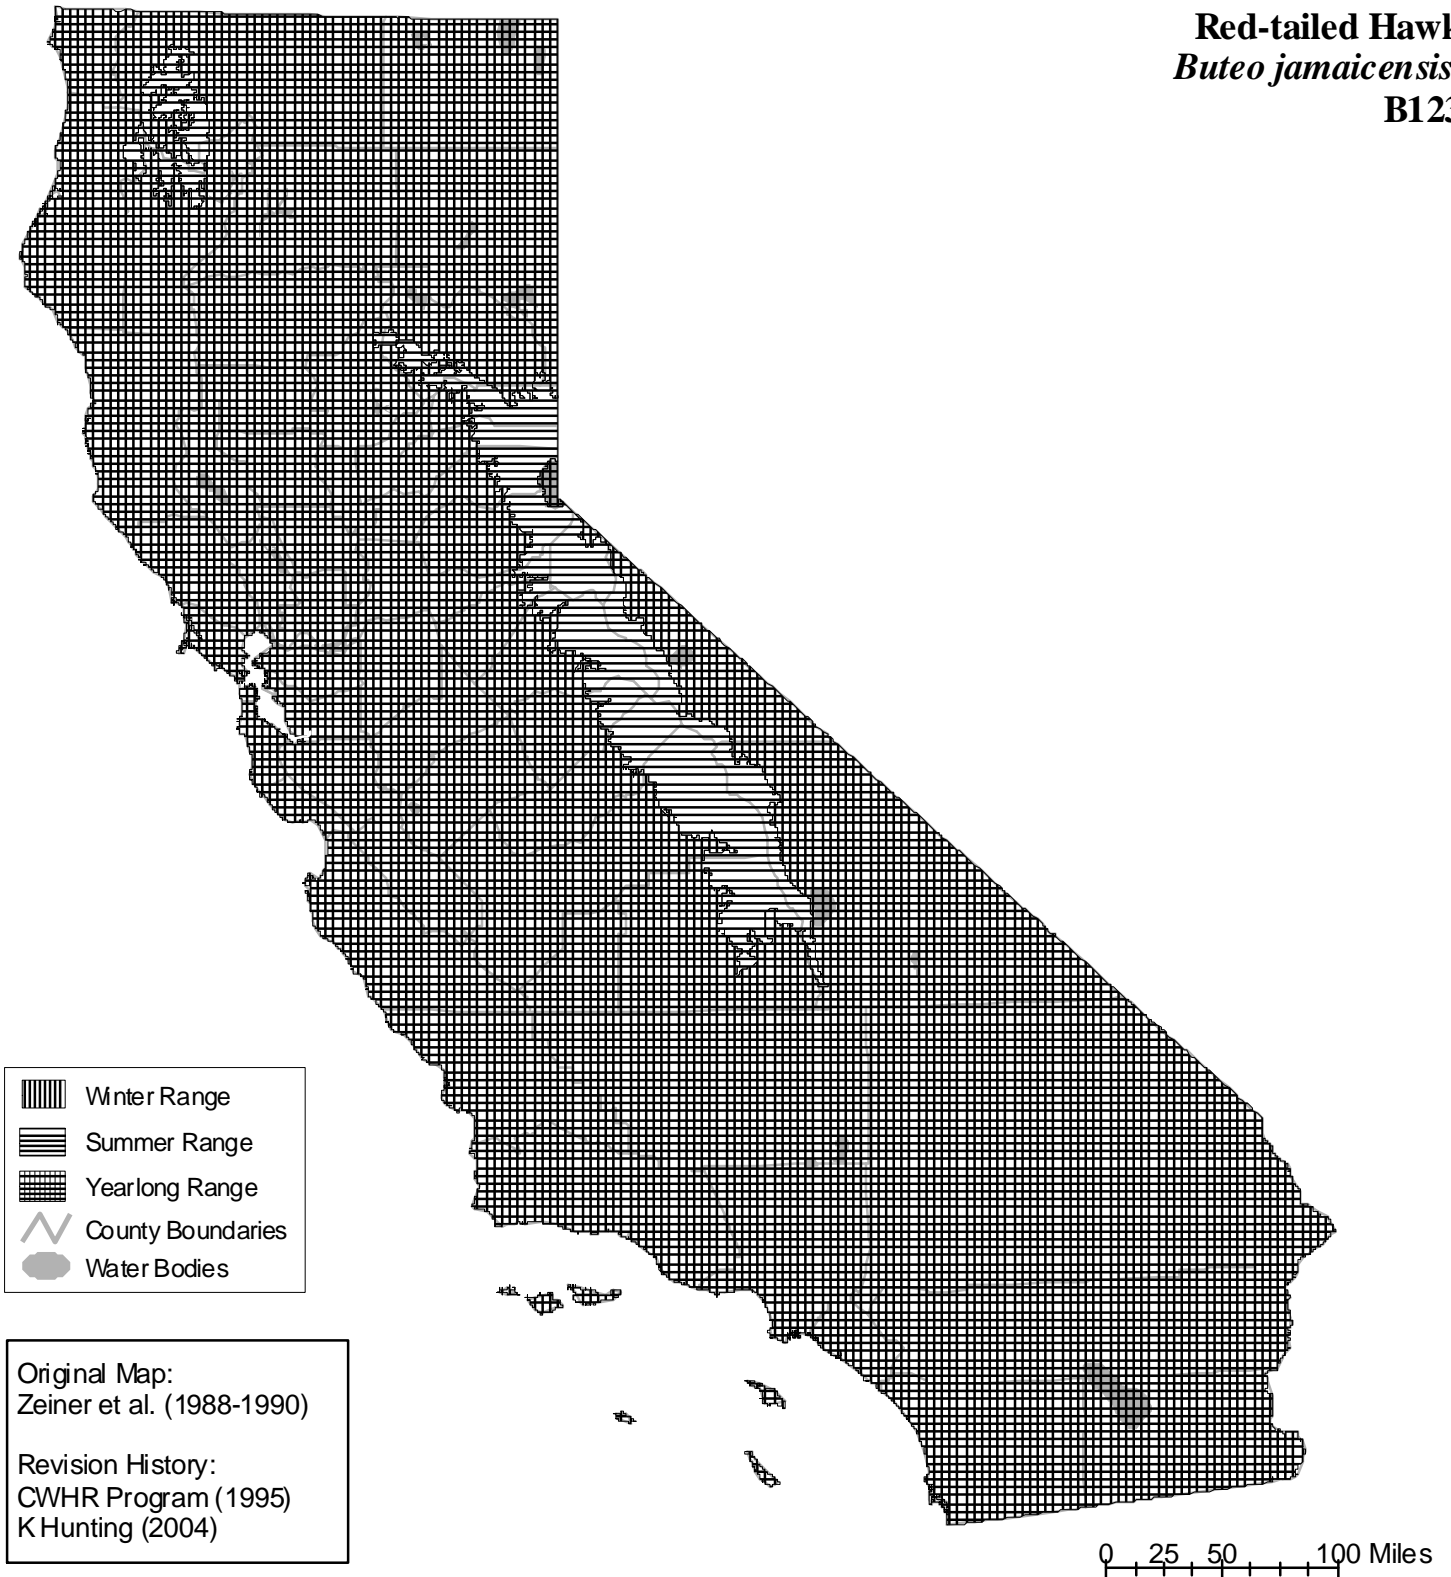

# California Wildlife Habitat Relationships System

California Department of Fish and Wildlife

California Interagency Wildlife Task Group

---

## Red-tailed Hawk *Buteo jamaicensis* B123

---

Range maps are based on available occurrence data and professional knowledge. They represent current, but not historic or potential, range. Unless otherwise noted above, maps were originally published in Zeiner, D.C., W.F. Laudenslayer, Jr., K.E. Mayer, and M. White, eds. 1988-1990. California's Wildlife. Vol. I-III. California Depart. of Fish and Game, Sacramento, California. Updates are noted in maps that have been added or edited since original publication.