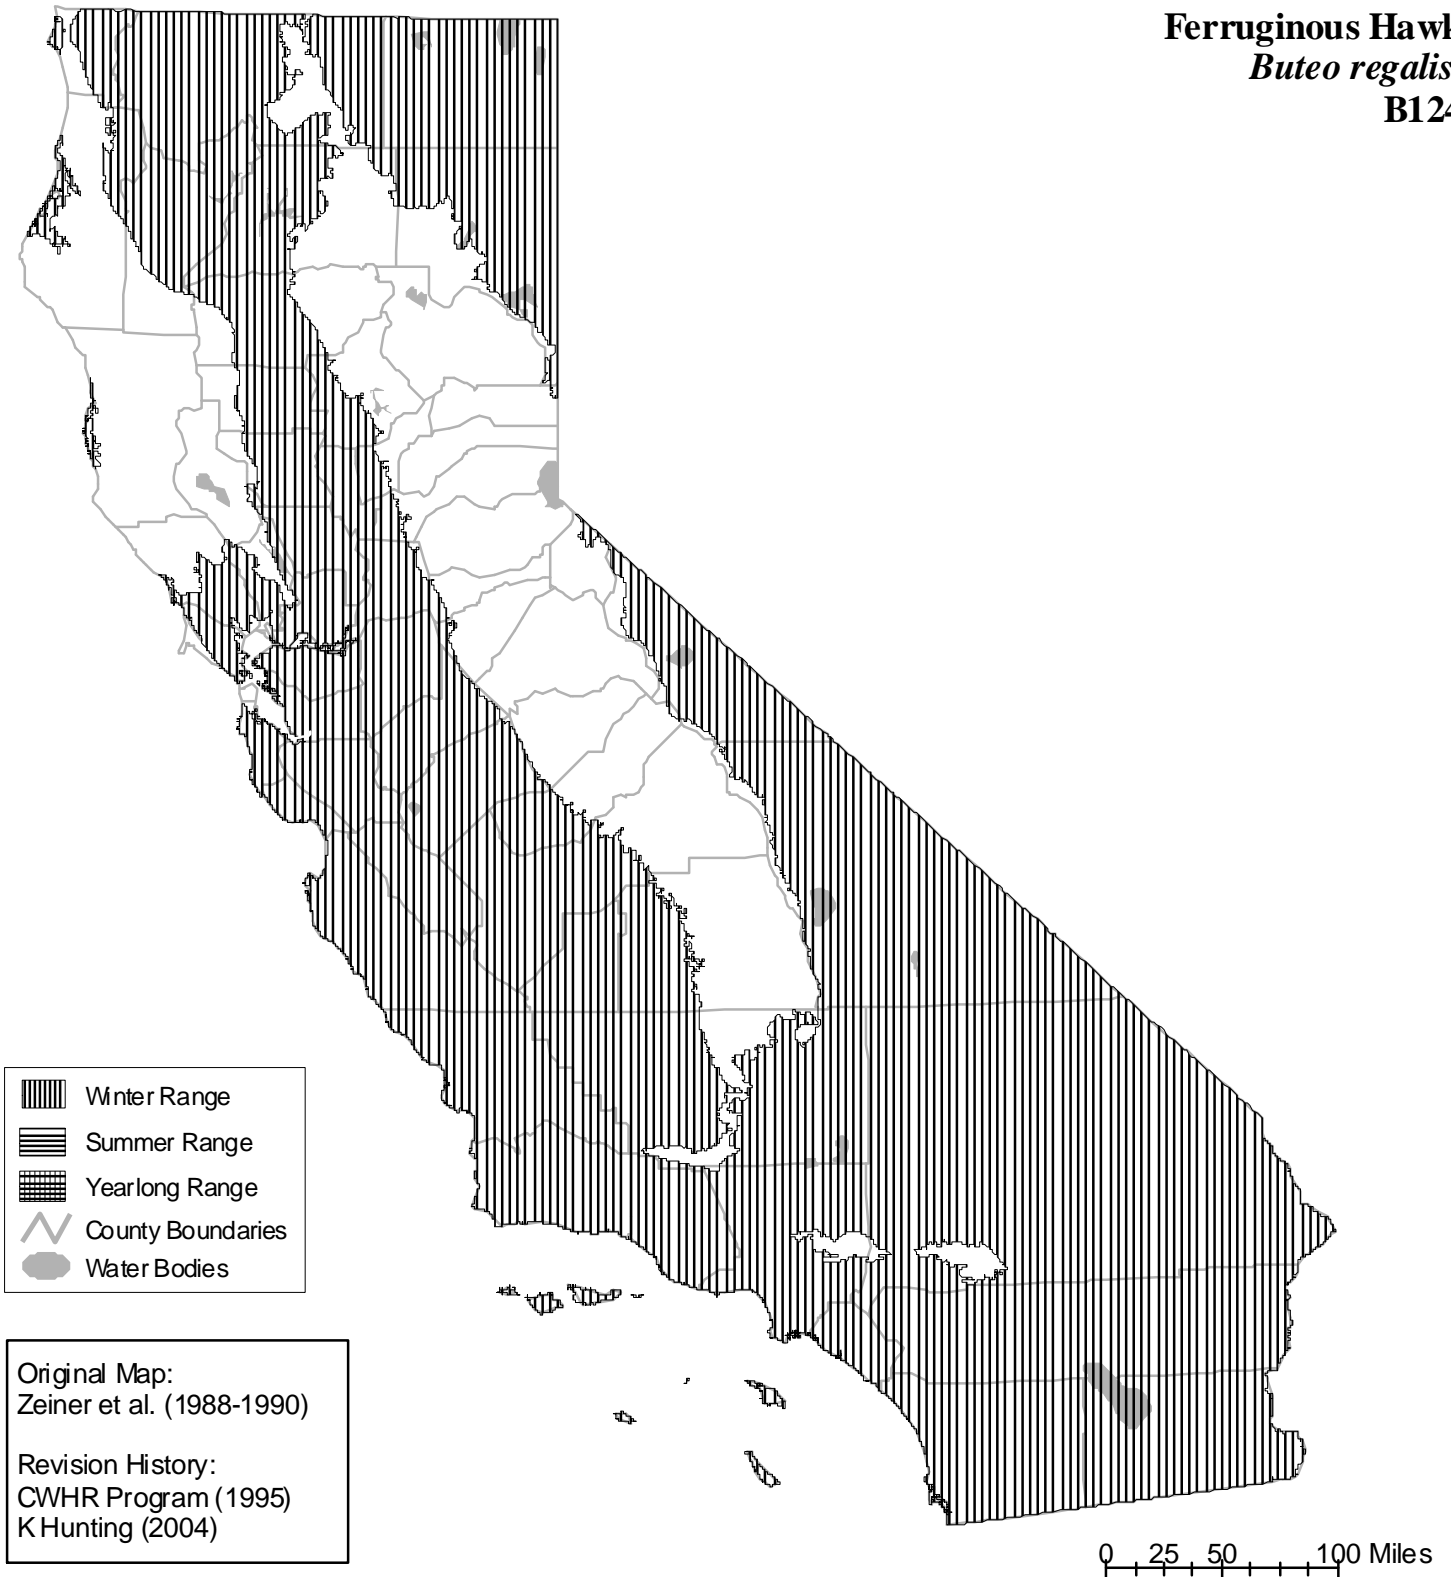

California Wildlife Habitat Relationships System

California Department of Fish and Wildlife

California Interagency Wildlife Task Group

Ferruginous Hawk *Buteo regalis* B124

Range maps are based on available occurrence data and professional knowledge. They represent current, but not historic or potential, range. Unless otherwise noted above, maps were originally published in Zeiner, D.C., W.F. Laudenslayer, Jr., K.E. Mayer, and M. White, eds. 1988-1990. California's Wildlife. Vol. I-III. California Depart. of Fish and Game, Sacramento, California. Updates are noted in maps that have been added or edited since original publication.