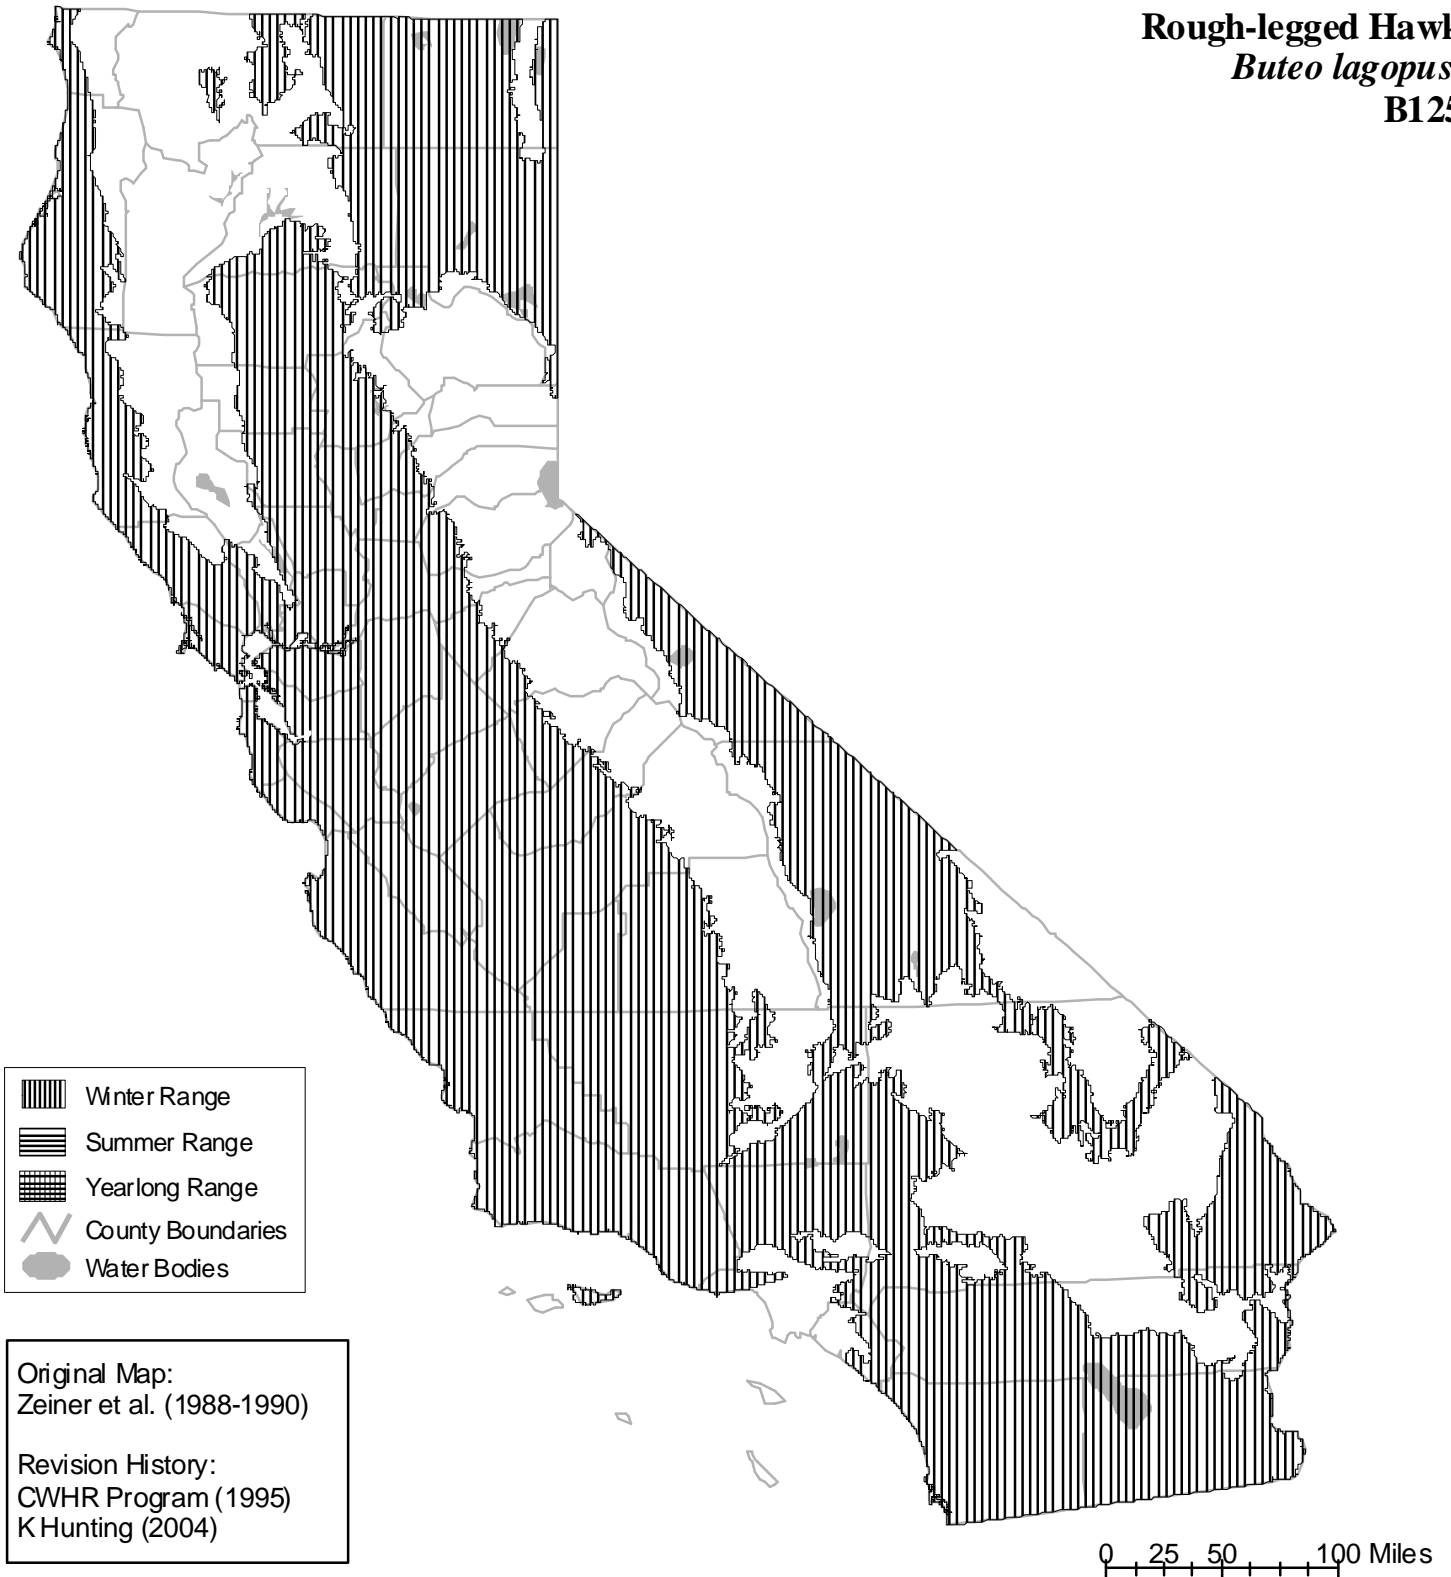

California Wildlife Habitat Relationships System

California Department of Fish and Wildlife

California Interagency Wildlife Task Group

Rough-legged Hawk *Buteo lagopus* B125

Range maps are based on available occurrence data and professional knowledge. They represent current, but not historic or potential, range. Unless otherwise noted above, maps were originally published in Zeiner, D.C., W.F. Laudenslayer, Jr., K.E. Mayer, and M. White, eds. 1988-1990. California's Wildlife. Vol. I-III. California Depart. of Fish and Game, Sacramento, California. Updates are noted in maps that have been added or edited since original publication.