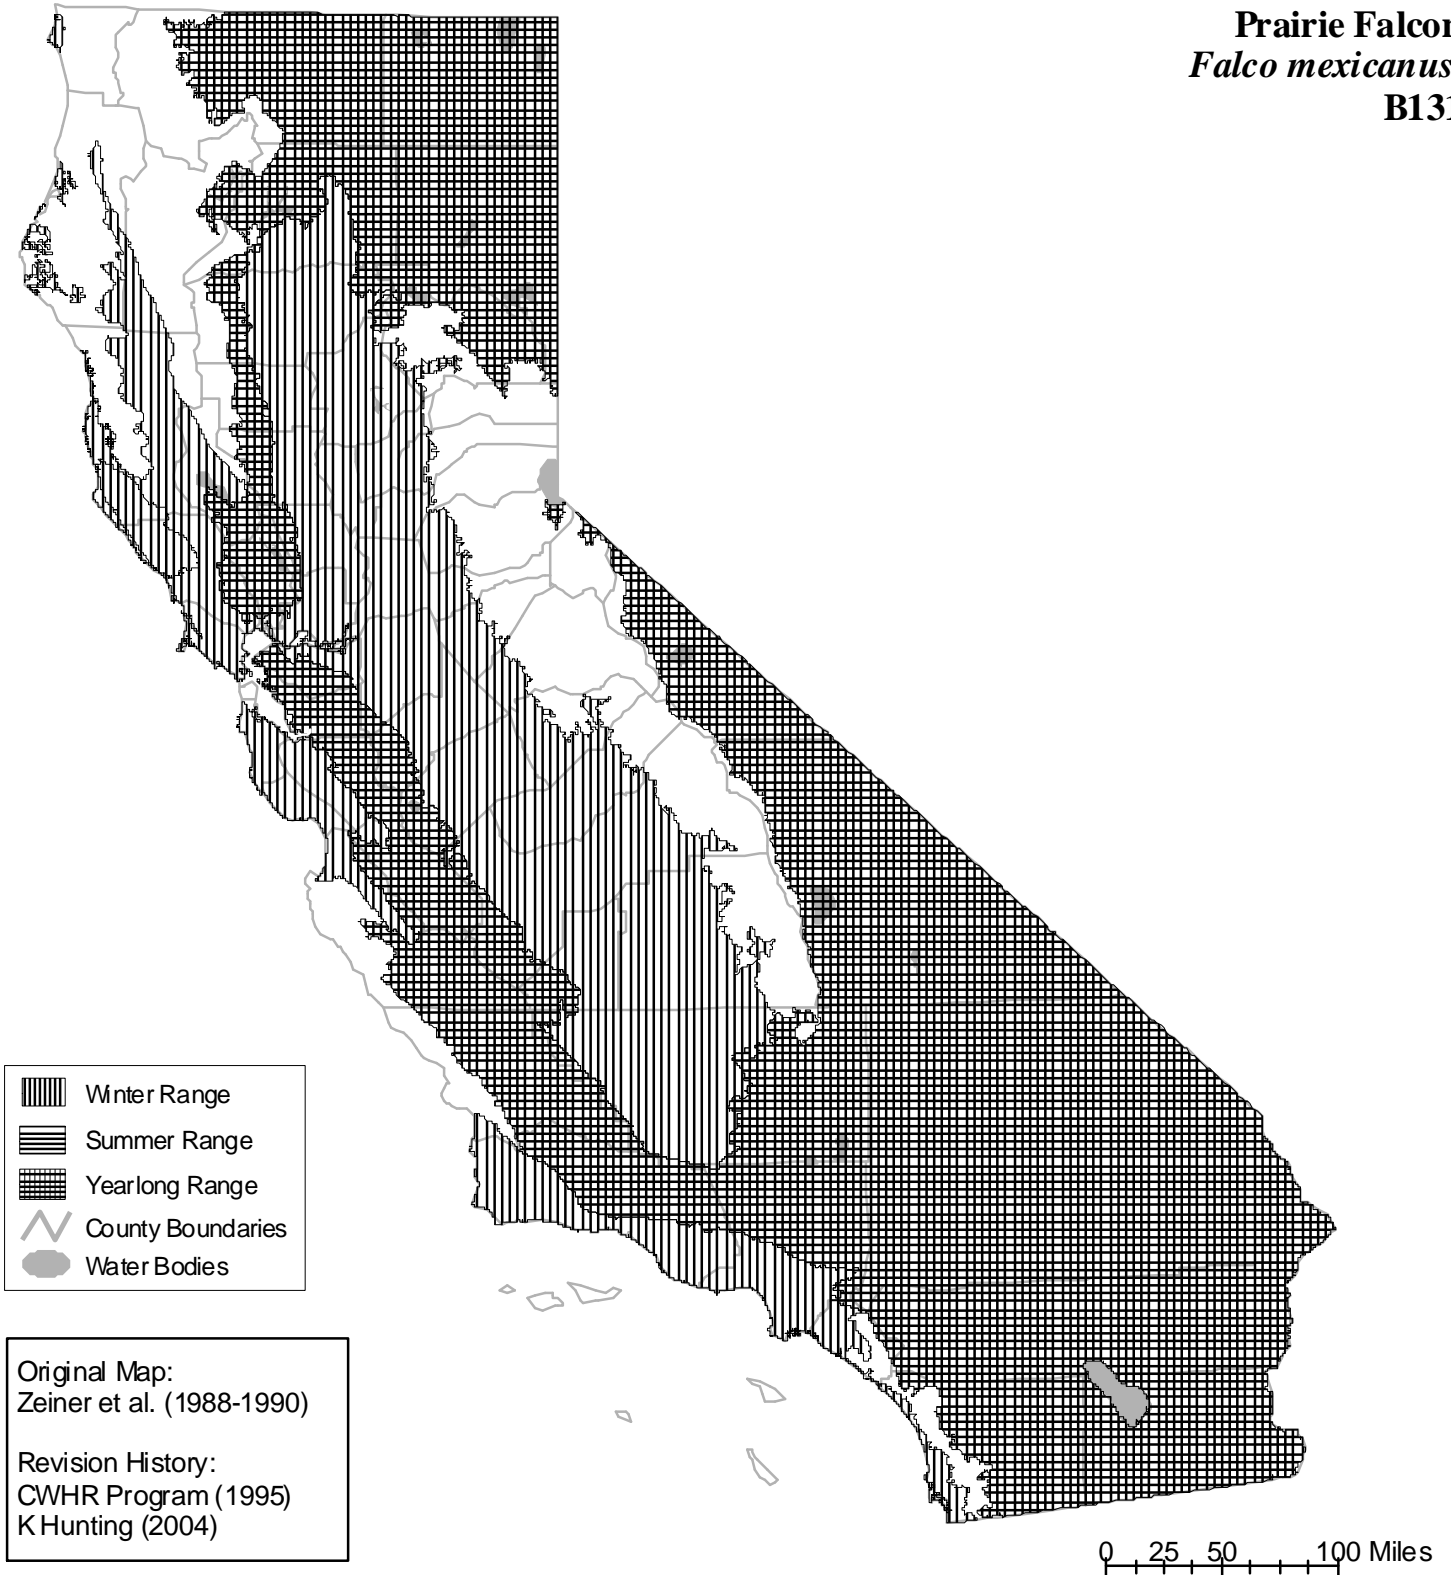

# California Wildlife Habitat Relationships System

California Department of Fish and Wildlife

California Interagency Wildlife Task Group

## Prairie Falcon *Falco mexicanus* B131

Range maps are based on available occurrence data and professional knowledge. They represent current, but not historic or potential, range. Unless otherwise noted above, maps were originally published in Zeiner, D.C., W.F. Laudenslayer, Jr., K.E. Mayer, and M. White, eds. 1988-1990. California's Wildlife. Vol. I-III. California Depart. of Fish and Game, Sacramento, California. Updates are noted in maps that have been added or edited since original publication.