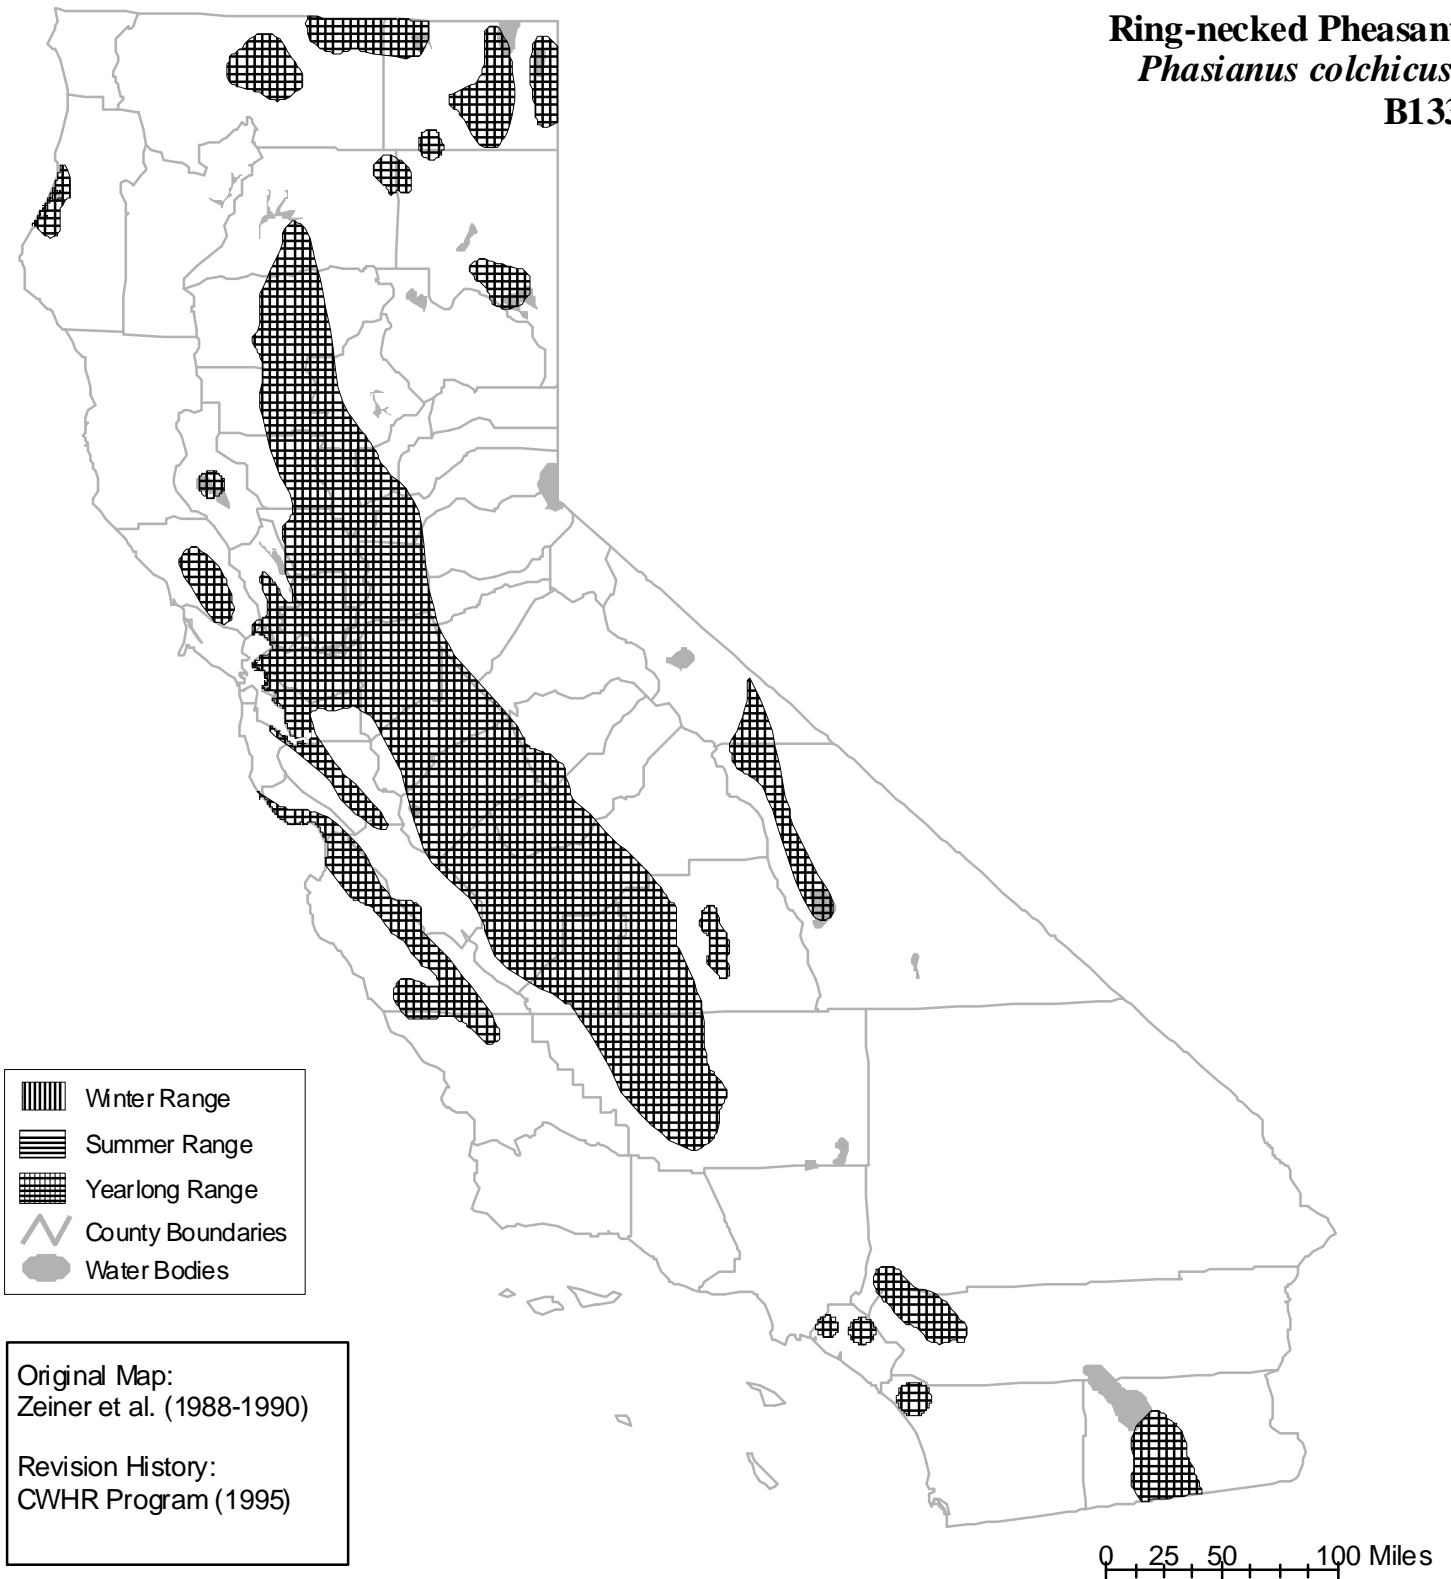

California Wildlife Habitat Relationships System

California Department of Fish and Wildlife

California Interagency Wildlife Task Group

Ring-necked Pheasant *Phasianus colchicus* B133

Range maps are based on available occurrence data and professional knowledge. They represent current, but not historic or potential, range. Unless otherwise noted above, maps were originally published in Zeiner, D.C., W.F. Laudenslayer, Jr., K.E. Mayer, and M. White, eds. 1988-1990. California's Wildlife. Vol. I-III. California Depart. of Fish and Game, Sacramento, California. Updates are noted in maps that have been added or edited since original publication.