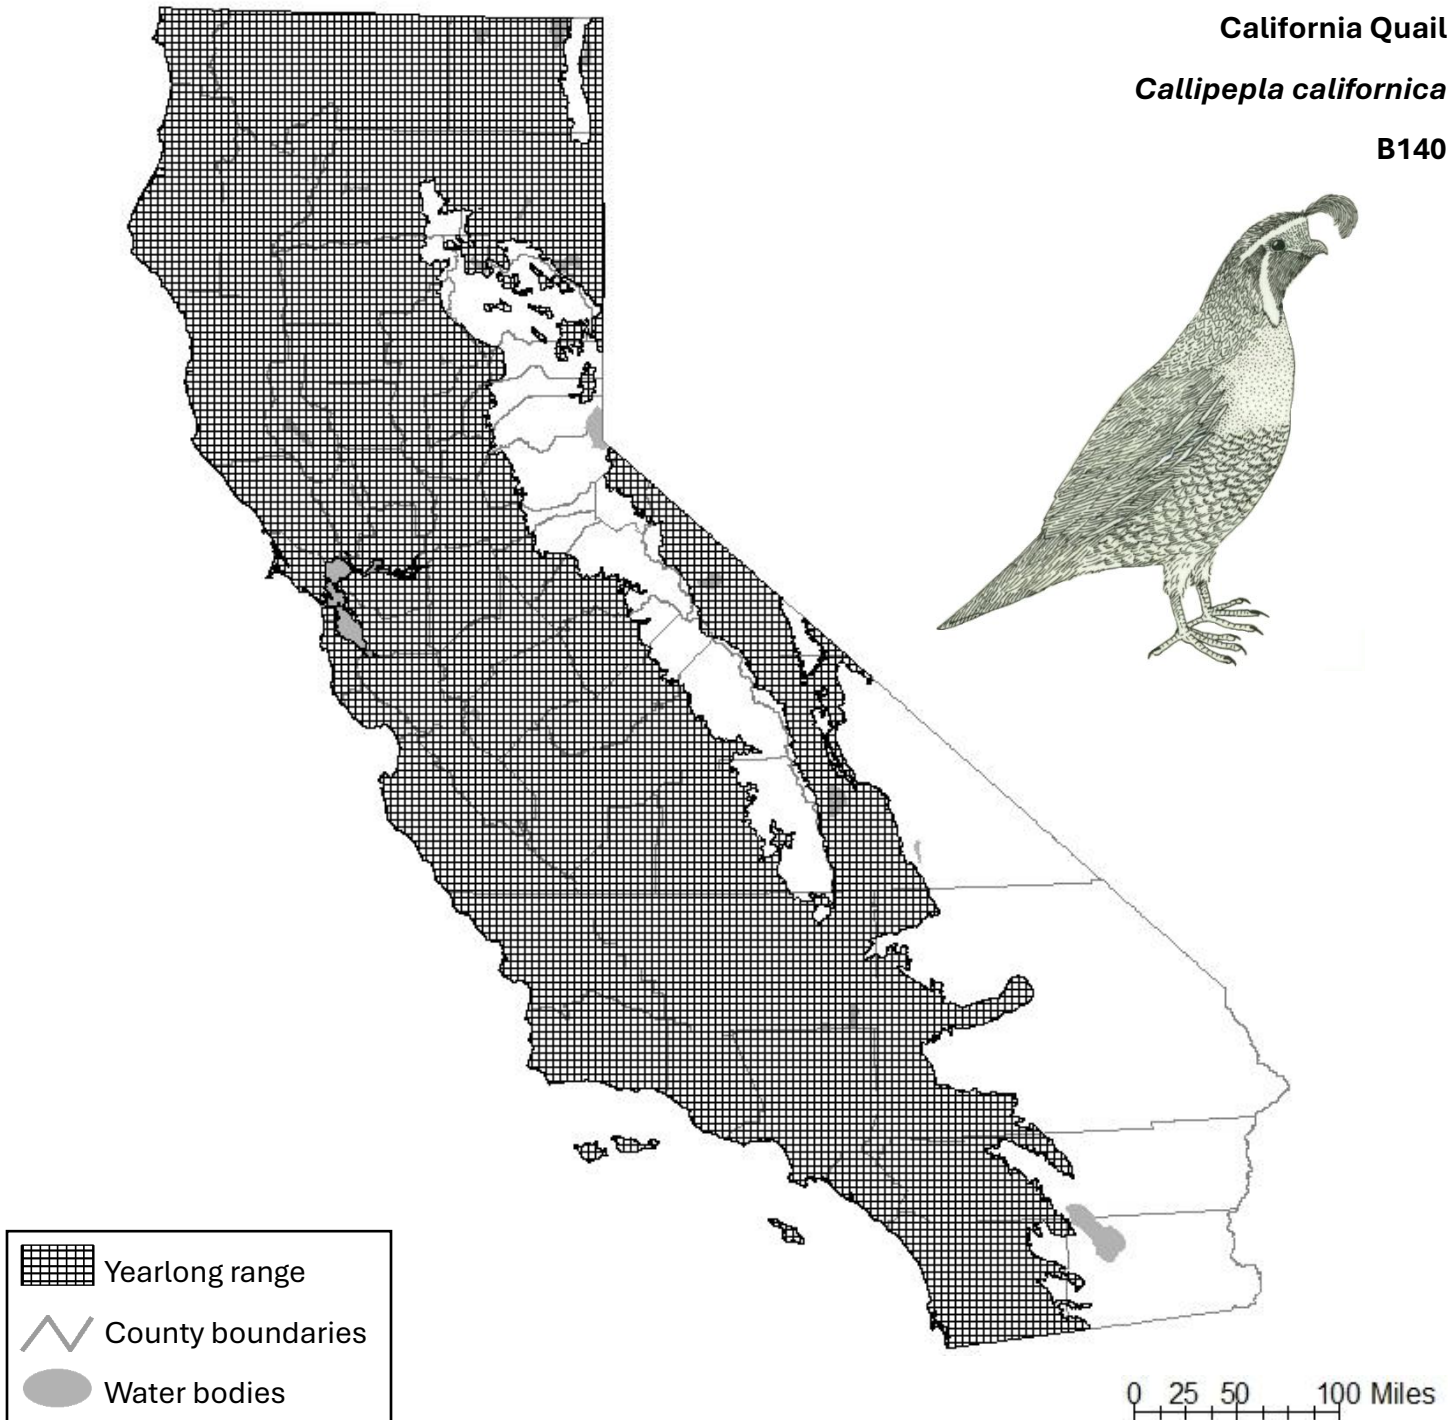

# California Wildlife Habitat Relationships System

California Department of Fish and Wildlife

California Quail

*Callipepla californica*

B140

Range maps are based on available occurrence data and professional knowledge. They represent current range, not historical or potential, except as noted. This range map was updated by CWHR Program in 2008.

Full revision history: <https://nrm.dfg.ca.gov/FileHandler.ashx?DocumentID=115517>

Range map use case guidance: <https://nrm.dfg.ca.gov/FileHandler.ashx?DocumentID=222269&inline>

More information: [www.wildlife.ca.gov/data/CWHR](http://www.wildlife.ca.gov/data/CWHR)