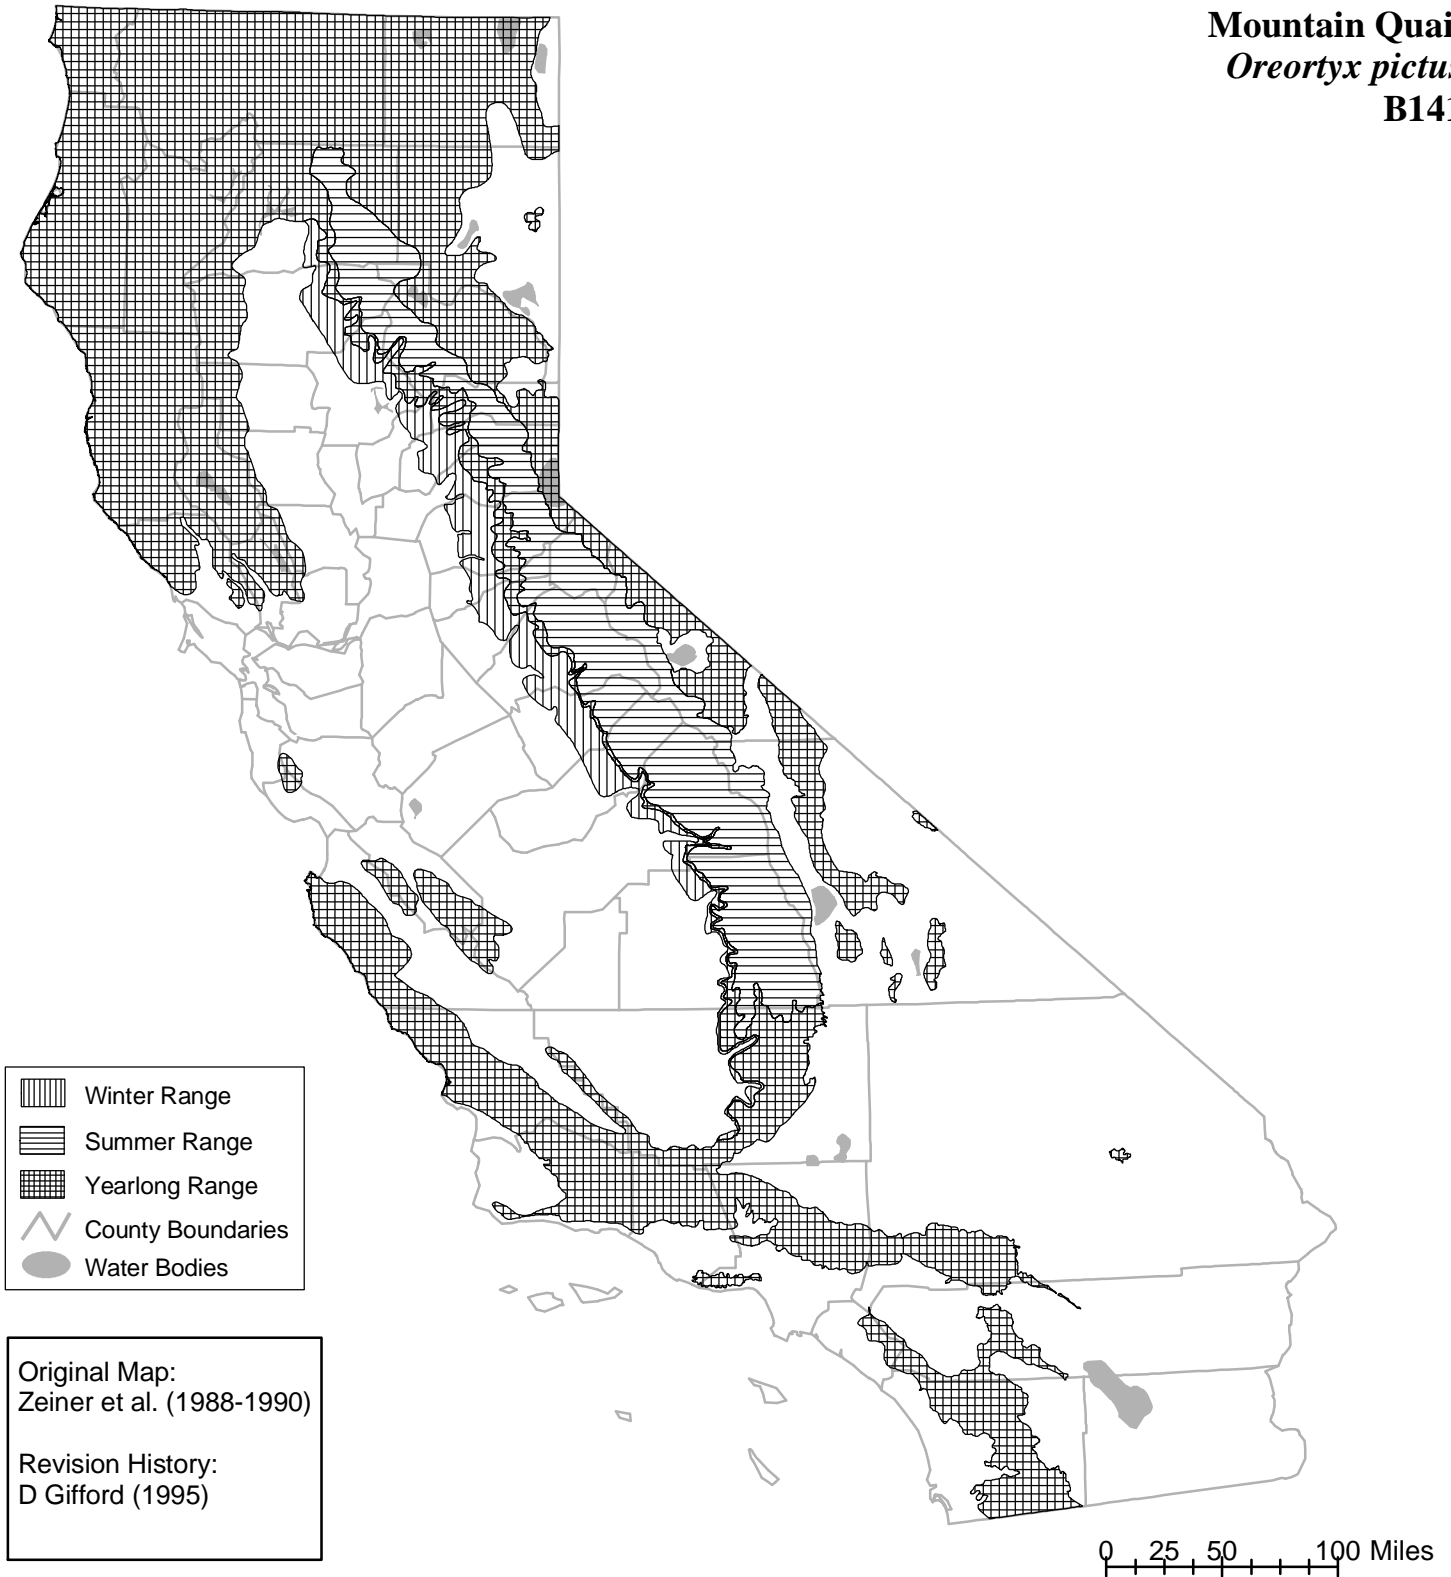

California Wildlife Habitat Relationships System

California Department of Fish and Wildlife

California Interagency Wildlife Task Group

Mountain Quail *Oreortyx pictus* B141

Range maps are based on available occurrence data and professional knowledge. They represent current, but not historic or potential, range. Unless otherwise noted above, maps were originally published in Zeiner, D.C., W.F. Laudenslayer, Jr., K.E. Mayer, and M. White, eds. 1988-1990. California's Wildlife. Vol. I-III. California Depart. of Fish and Game, Sacramento, California. Updates are noted in maps that have been added or edited since original publication.