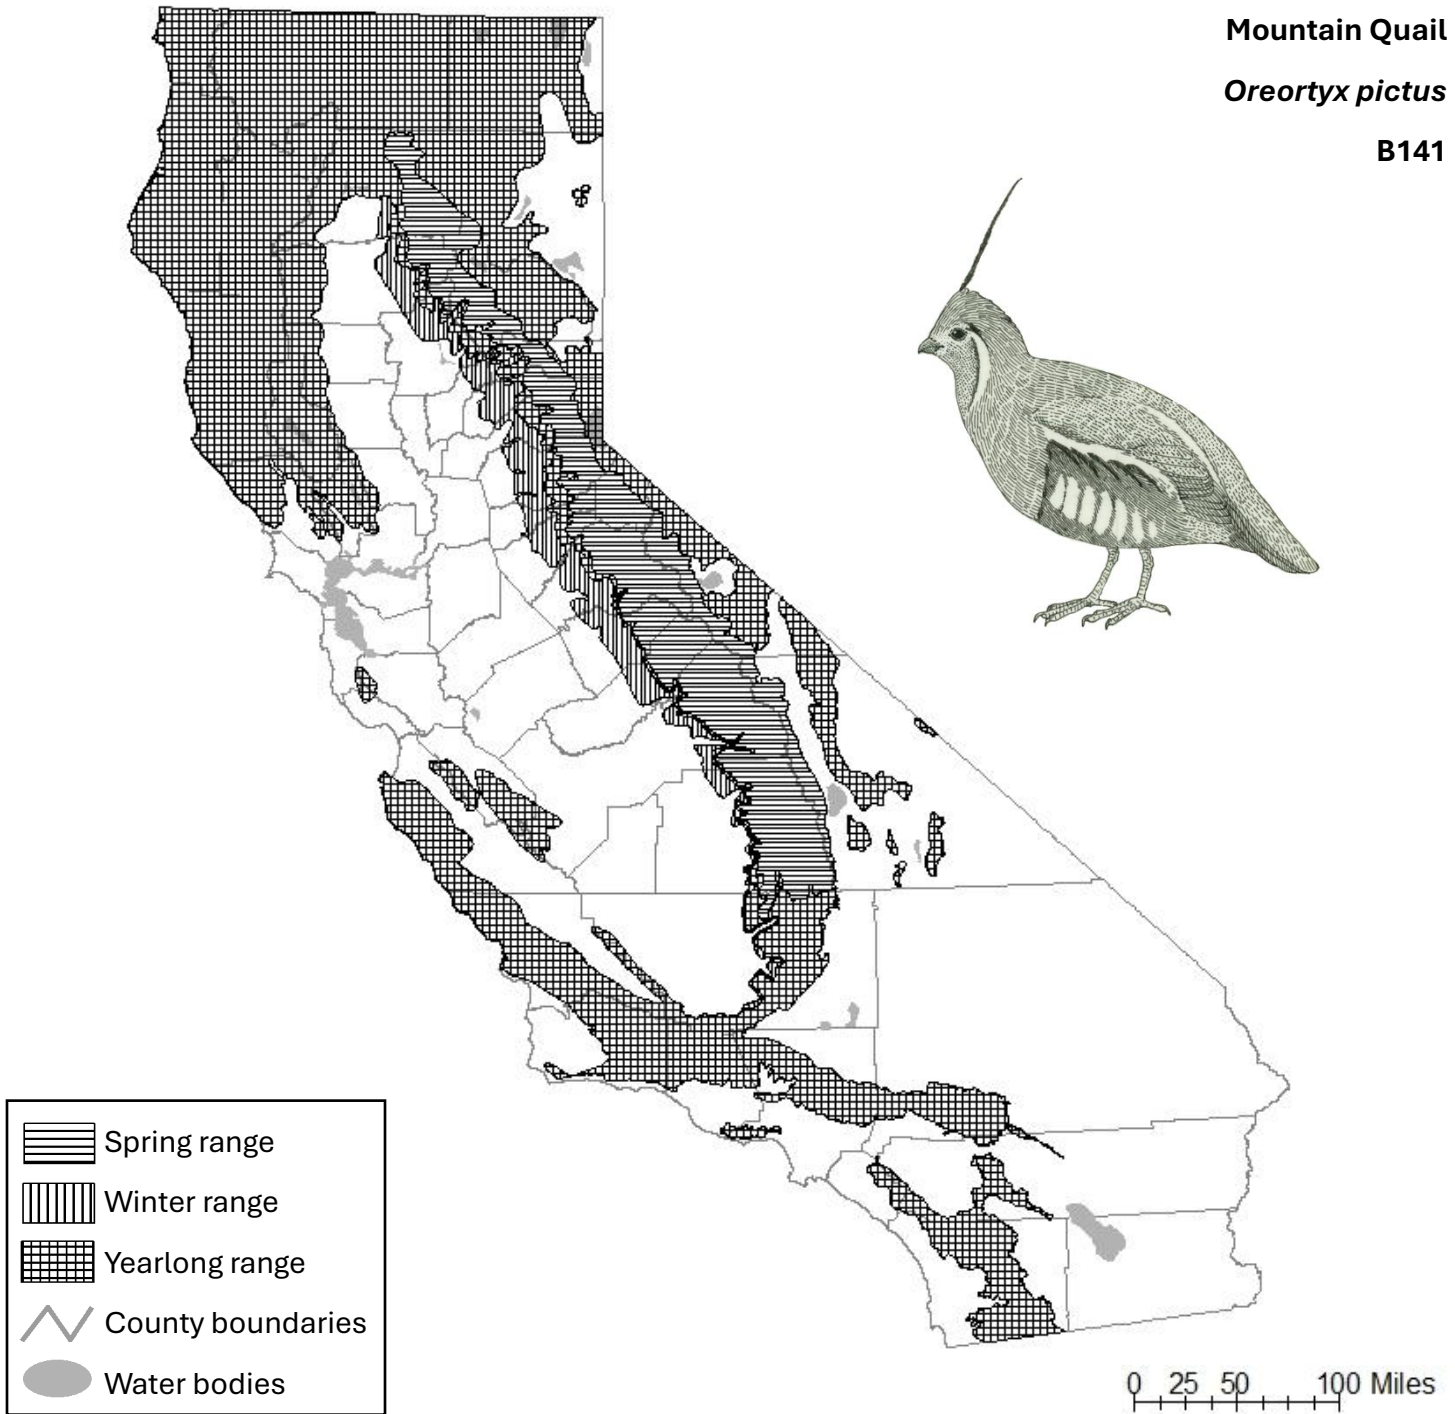

California Wildlife Habitat Relationships System

California Department of Fish and Wildlife

Mountain Quail

Oreortyx pictus

B141

Range maps are based on available occurrence data and professional knowledge. They represent current range, not historical or potential, except as noted. This range map was updated by CWHR Program in 2008.

Full revision history: <https://nrm.dfg.ca.gov/FileHandler.ashx?DocumentID=115517>

Range map use case guidance: <https://nrm.dfg.ca.gov/FileHandler.ashx?DocumentID=222269&inline>

More information: www.wildlife.ca.gov/data/CWHR