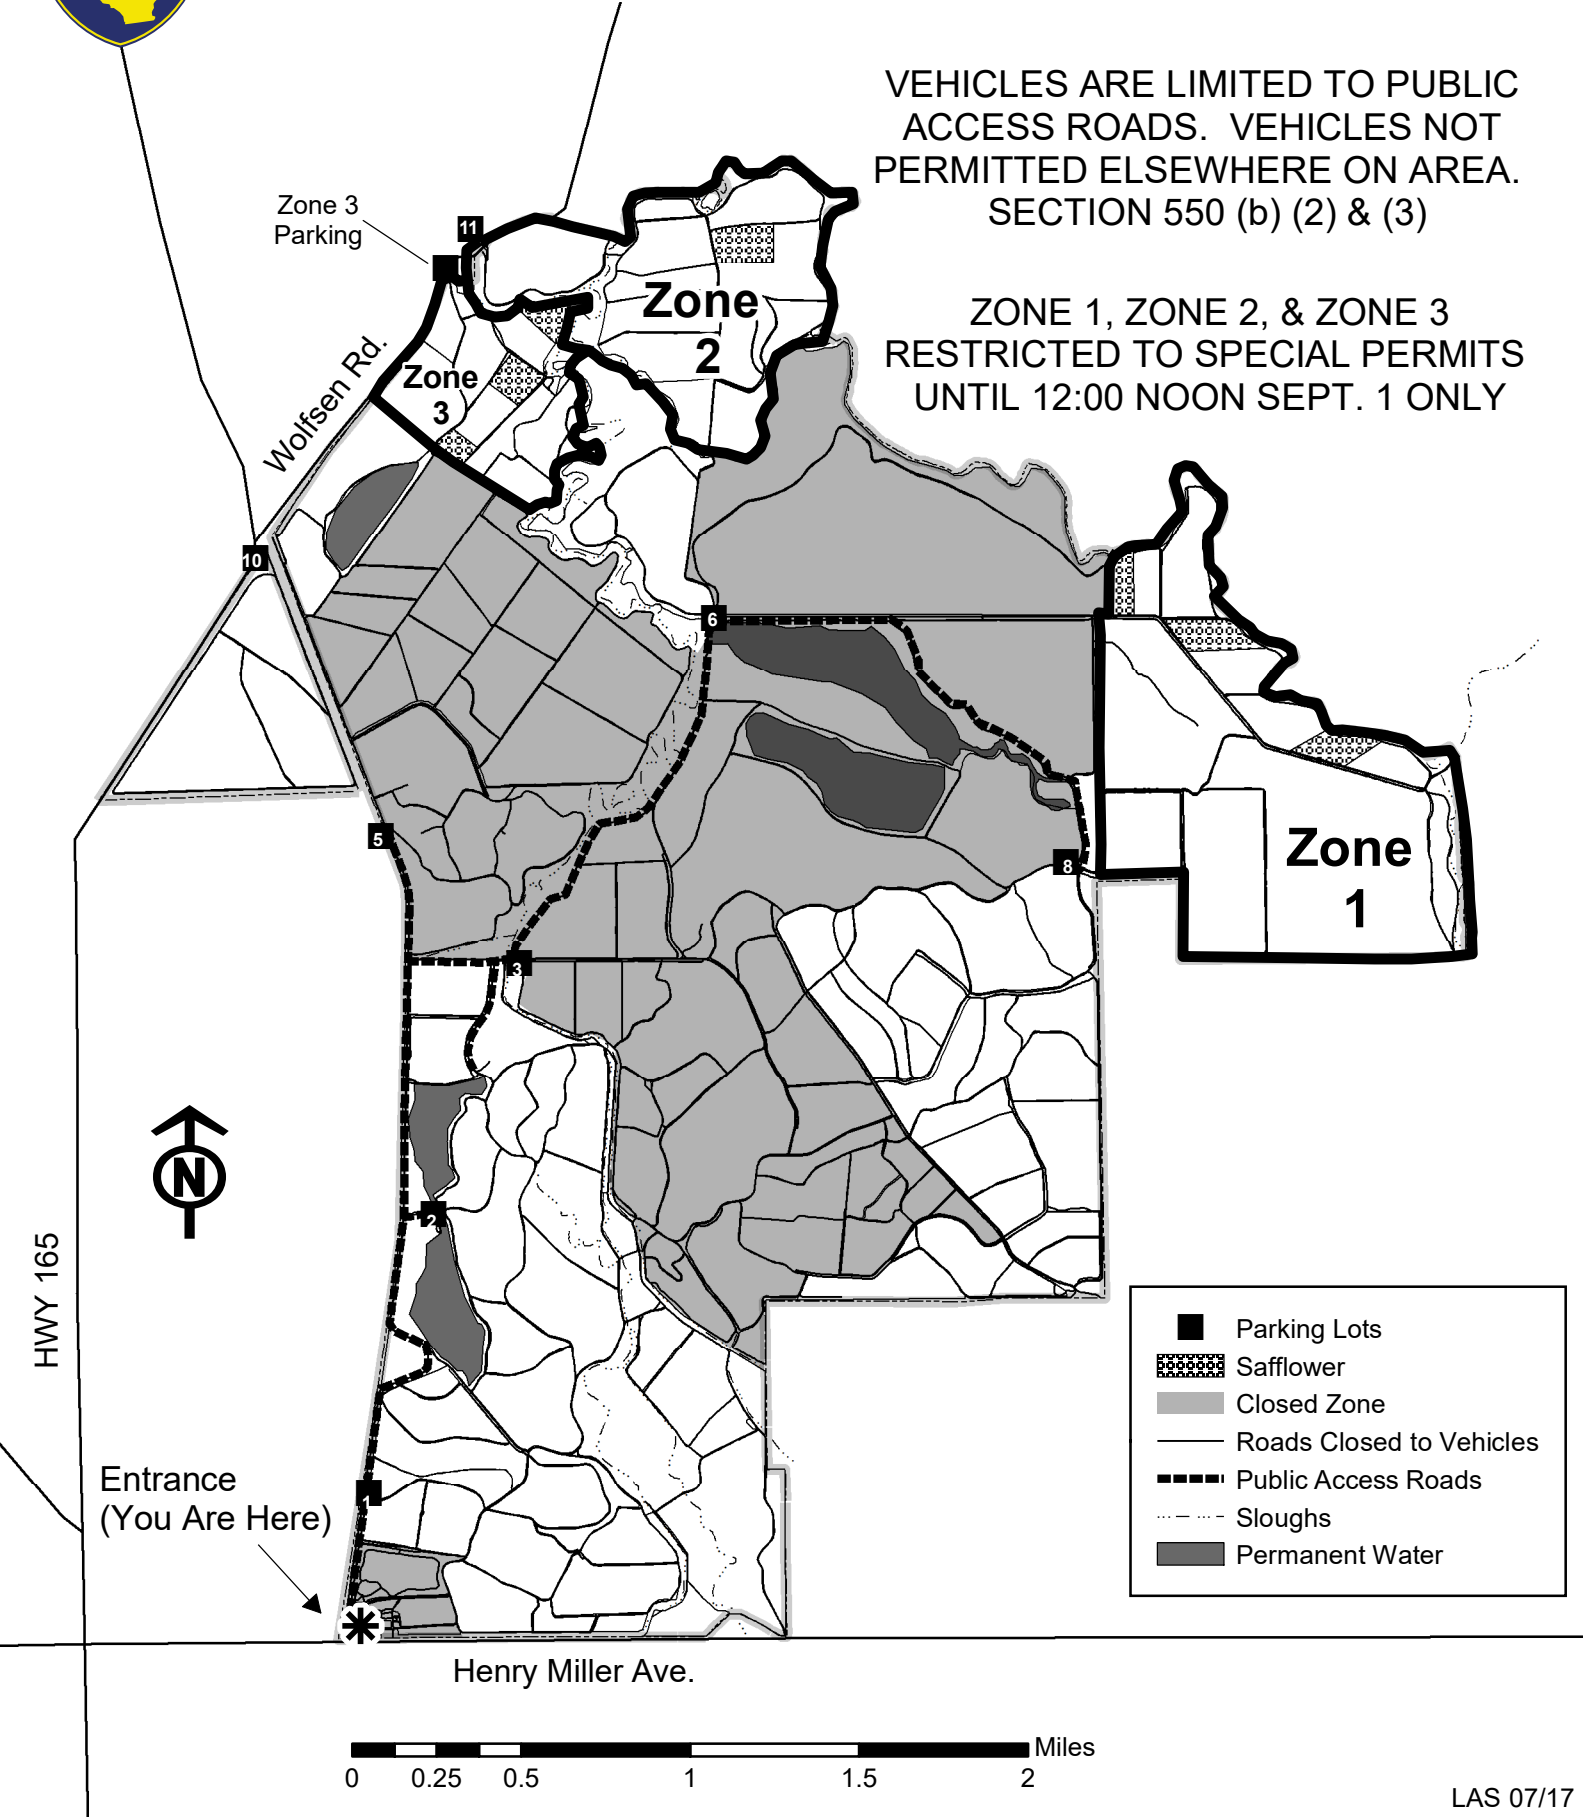

Los Banos Wildlife Area 2019 Dove Hunt Map

VEHICLES ARE LIMITED TO PUBLIC ACCESS ROADS. VEHICLES NOT PERMITTED ELSEWHERE ON AREA. SECTION 550 (b) (2) & (3)

ZONE 1, ZONE 2, & ZONE 3 RESTRICTED TO SPECIAL PERMITS UNTIL 12:00 NOON SEPT. 1 ONLY

- Parking Lots
- ▨ Safflower
- Closed Zone
- Roads Closed to Vehicles
- Public Access Roads
- ⋯ Sloughs
- Permanent Water