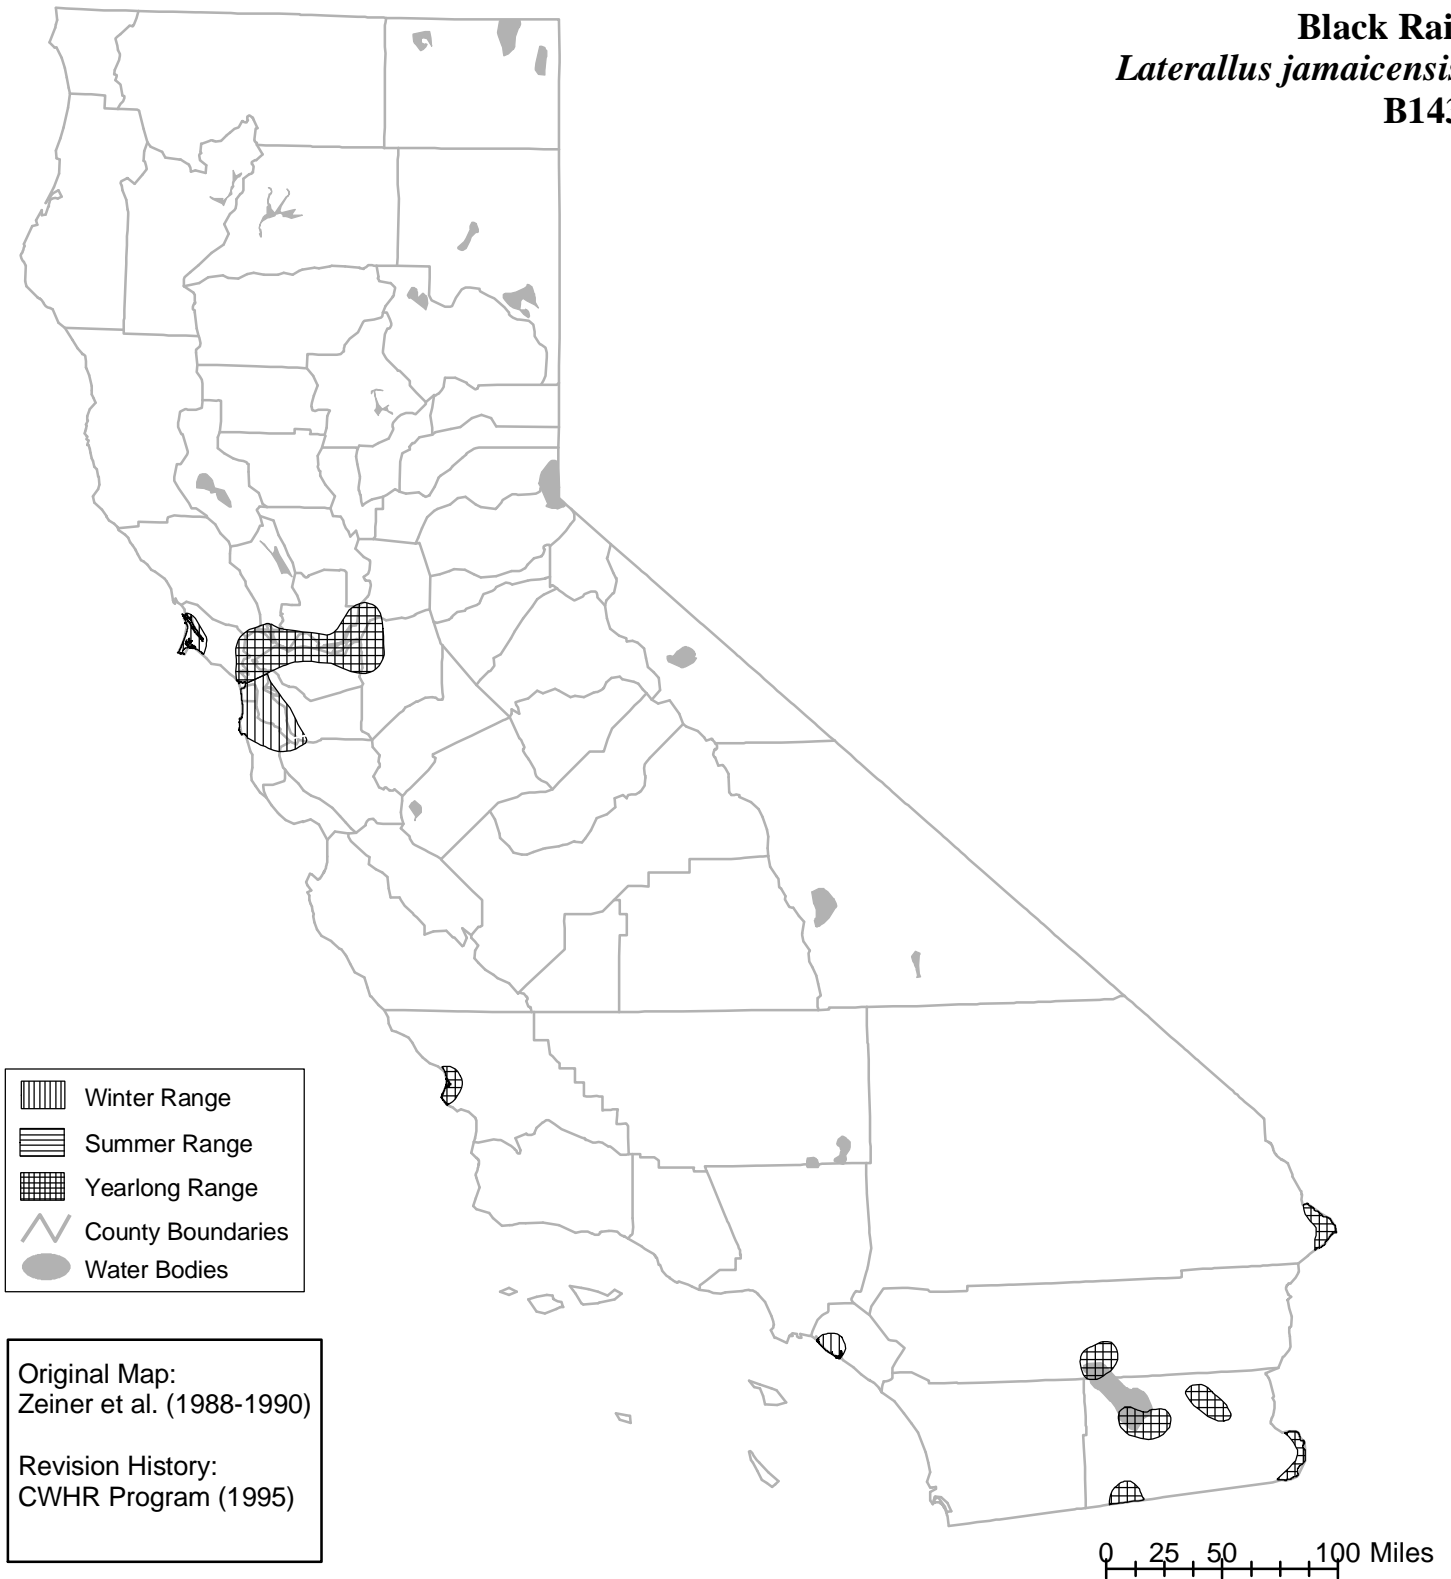

# California Wildlife Habitat Relationships System

California Department of Fish and Wildlife

California Interagency Wildlife Task Group

## Black Rail *Laterallus jamaicensis* B143

Range maps are based on available occurrence data and professional knowledge. They represent current, but not historic or potential, range. Unless otherwise noted above, maps were originally published in Zeiner, D.C., W.F. Laudenslayer, Jr., K.E. Mayer, and M. White, eds. 1988-1990. California's Wildlife. Vol. I-III. California Depart. of Fish and Game, Sacramento, California. Updates are noted in maps that have been added or edited since original publication.