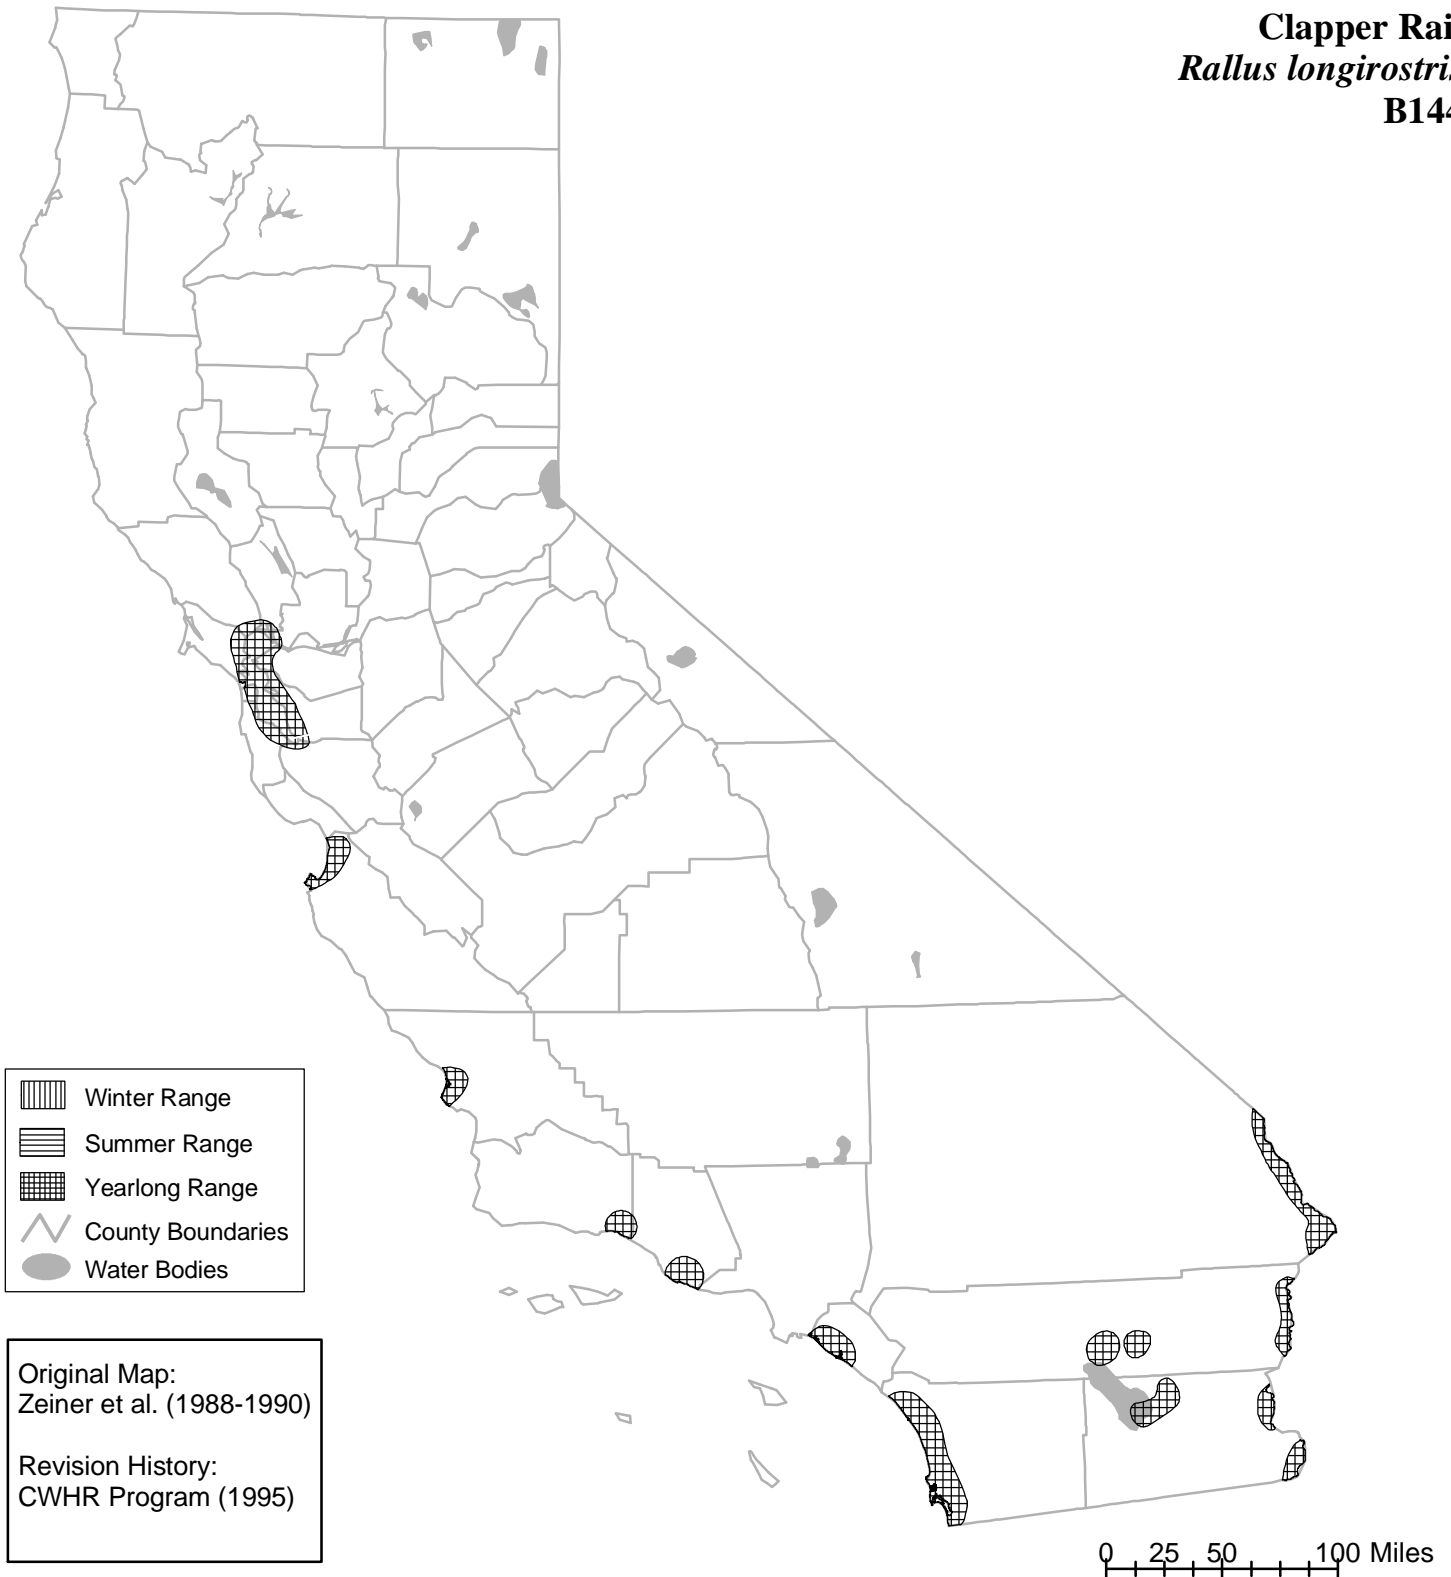

California Wildlife Habitat Relationships System

California Department of Fish and Wildlife

California Interagency Wildlife Task Group

Clapper Rail *Rallus longirostris* B144

Range maps are based on available occurrence data and professional knowledge. They represent current, but not historic or potential, range. Unless otherwise noted above, maps were originally published in Zeiner, D.C., W.F. Laudenslayer, Jr., K.E. Mayer, and M. White, eds. 1988-1990. California's Wildlife. Vol. I-III. California Depart. of Fish and Game, Sacramento, California. Updates are noted in maps that have been added or edited since original publication.