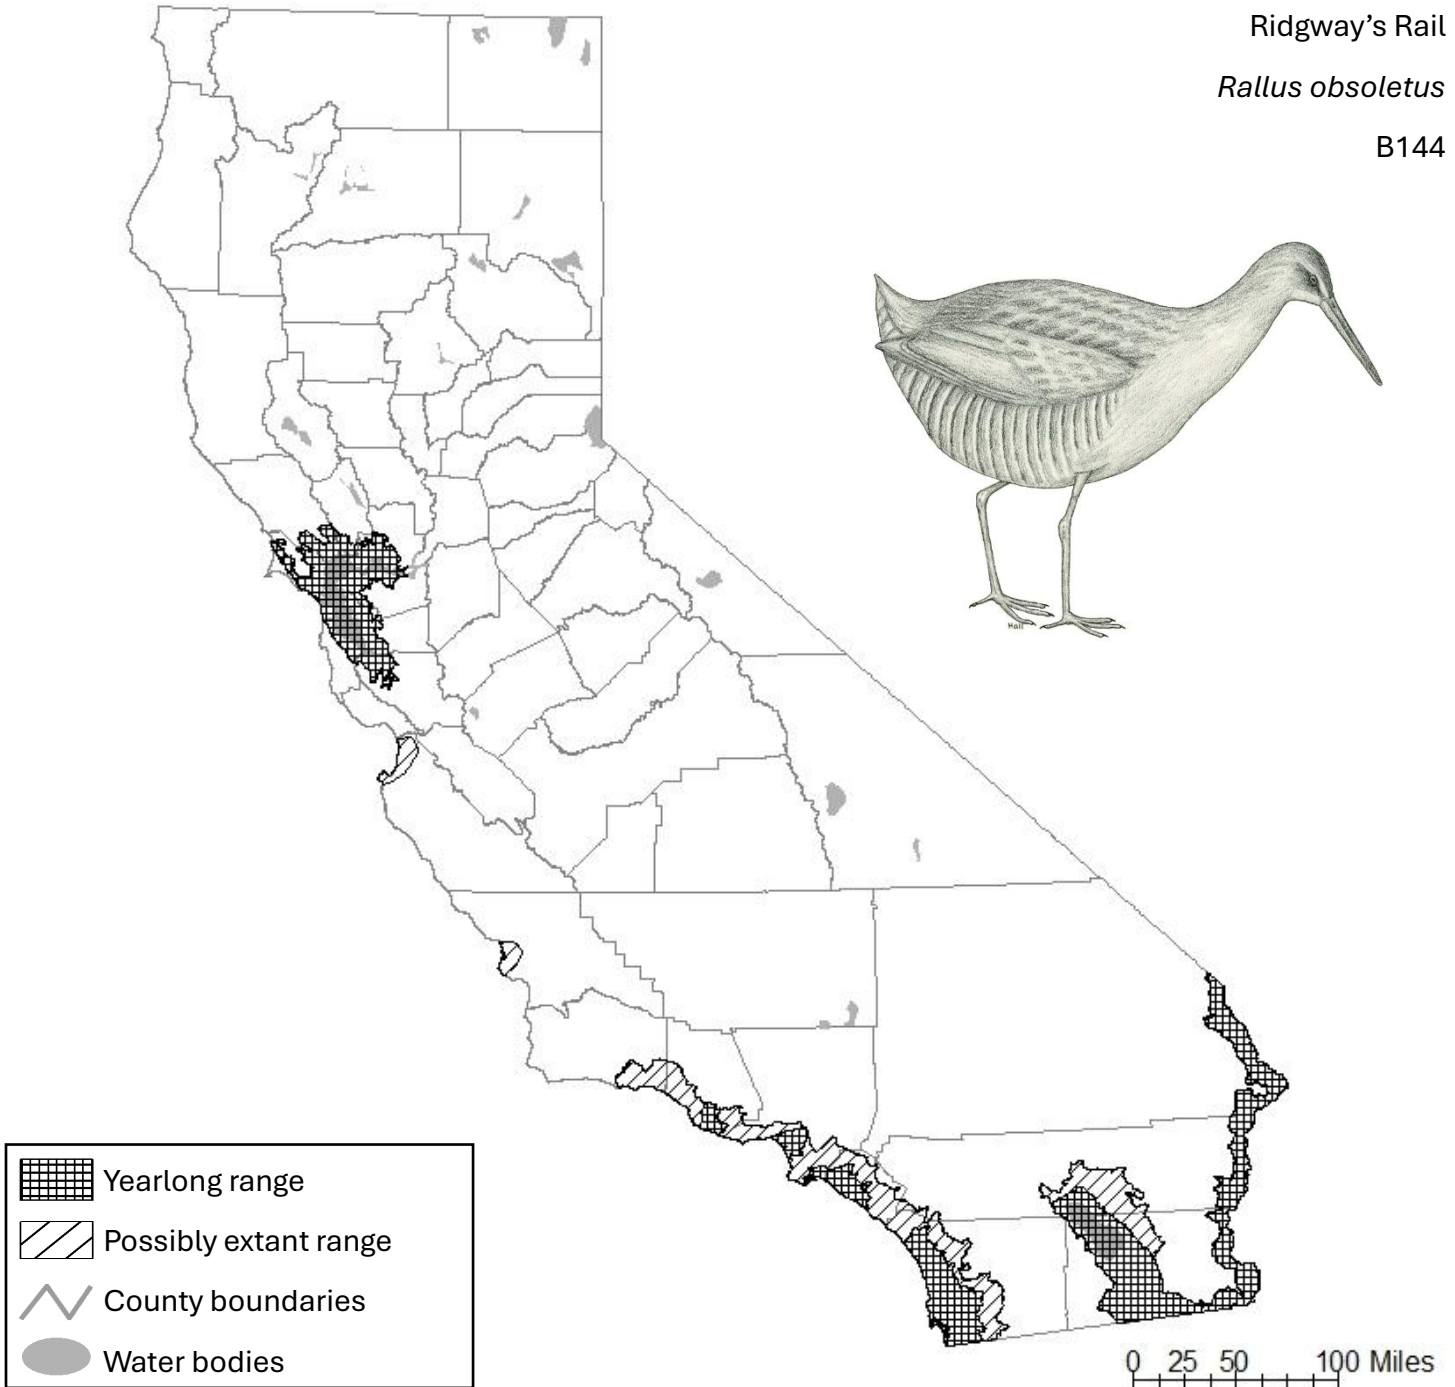

California Wildlife Habitat Relationships System

California Department of Fish and Wildlife

Ridgway's Rail

Rallus obsoletus

B144

Range maps are based on available occurrence data and professional knowledge. They represent current range, not historical or potential, except as noted. This range map was last updated by C Conway, S Estrella, H Sin, L Van Vranken, and RADMAP in 2026.

Full revision history: <https://nrm.dfg.ca.gov/FileHandler.ashx?DocumentID=115517>

Range map use case guidance: <https://nrm.dfg.ca.gov/FileHandler.ashx?DocumentID=222269&inline>

More information: www.wildlife.ca.gov/data/CWHR