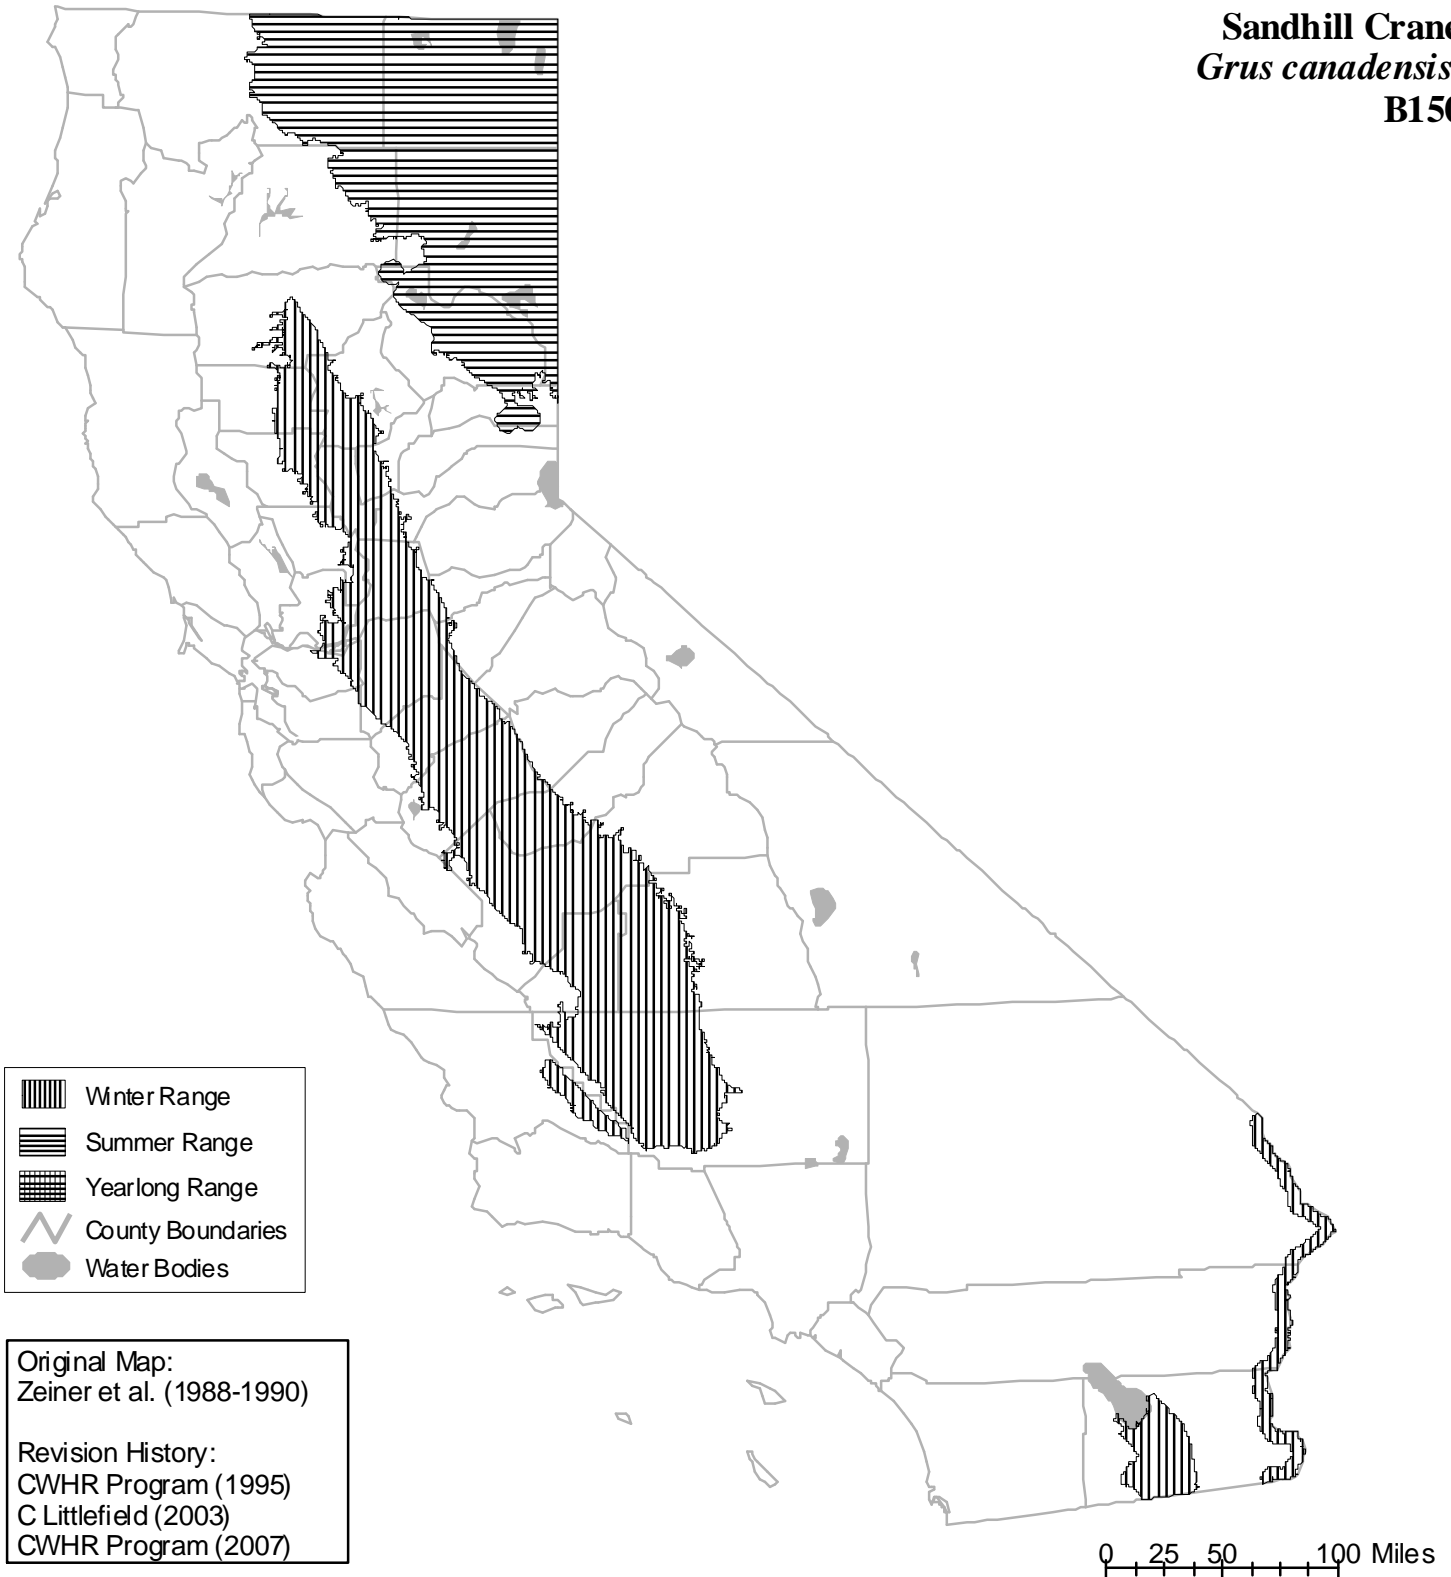

California Wildlife Habitat Relationships System

California Department of Fish and Wildlife

California Interagency Wildlife Task Group

Sandhill Crane
Grus canadensis
B150

Range maps are based on available occurrence data and professional knowledge. They represent current, but not historic or potential, range. Unless otherwise noted above, maps were originally published in Zeiner, D.C., W.F. Laudenslayer, Jr., K.E. Mayer, and M. White, eds. 1988-1990. California's Wildlife. Vol. I-III. California Depart. of Fish and Game, Sacramento, California. Updates are noted in maps that have been added or edited since original publication.