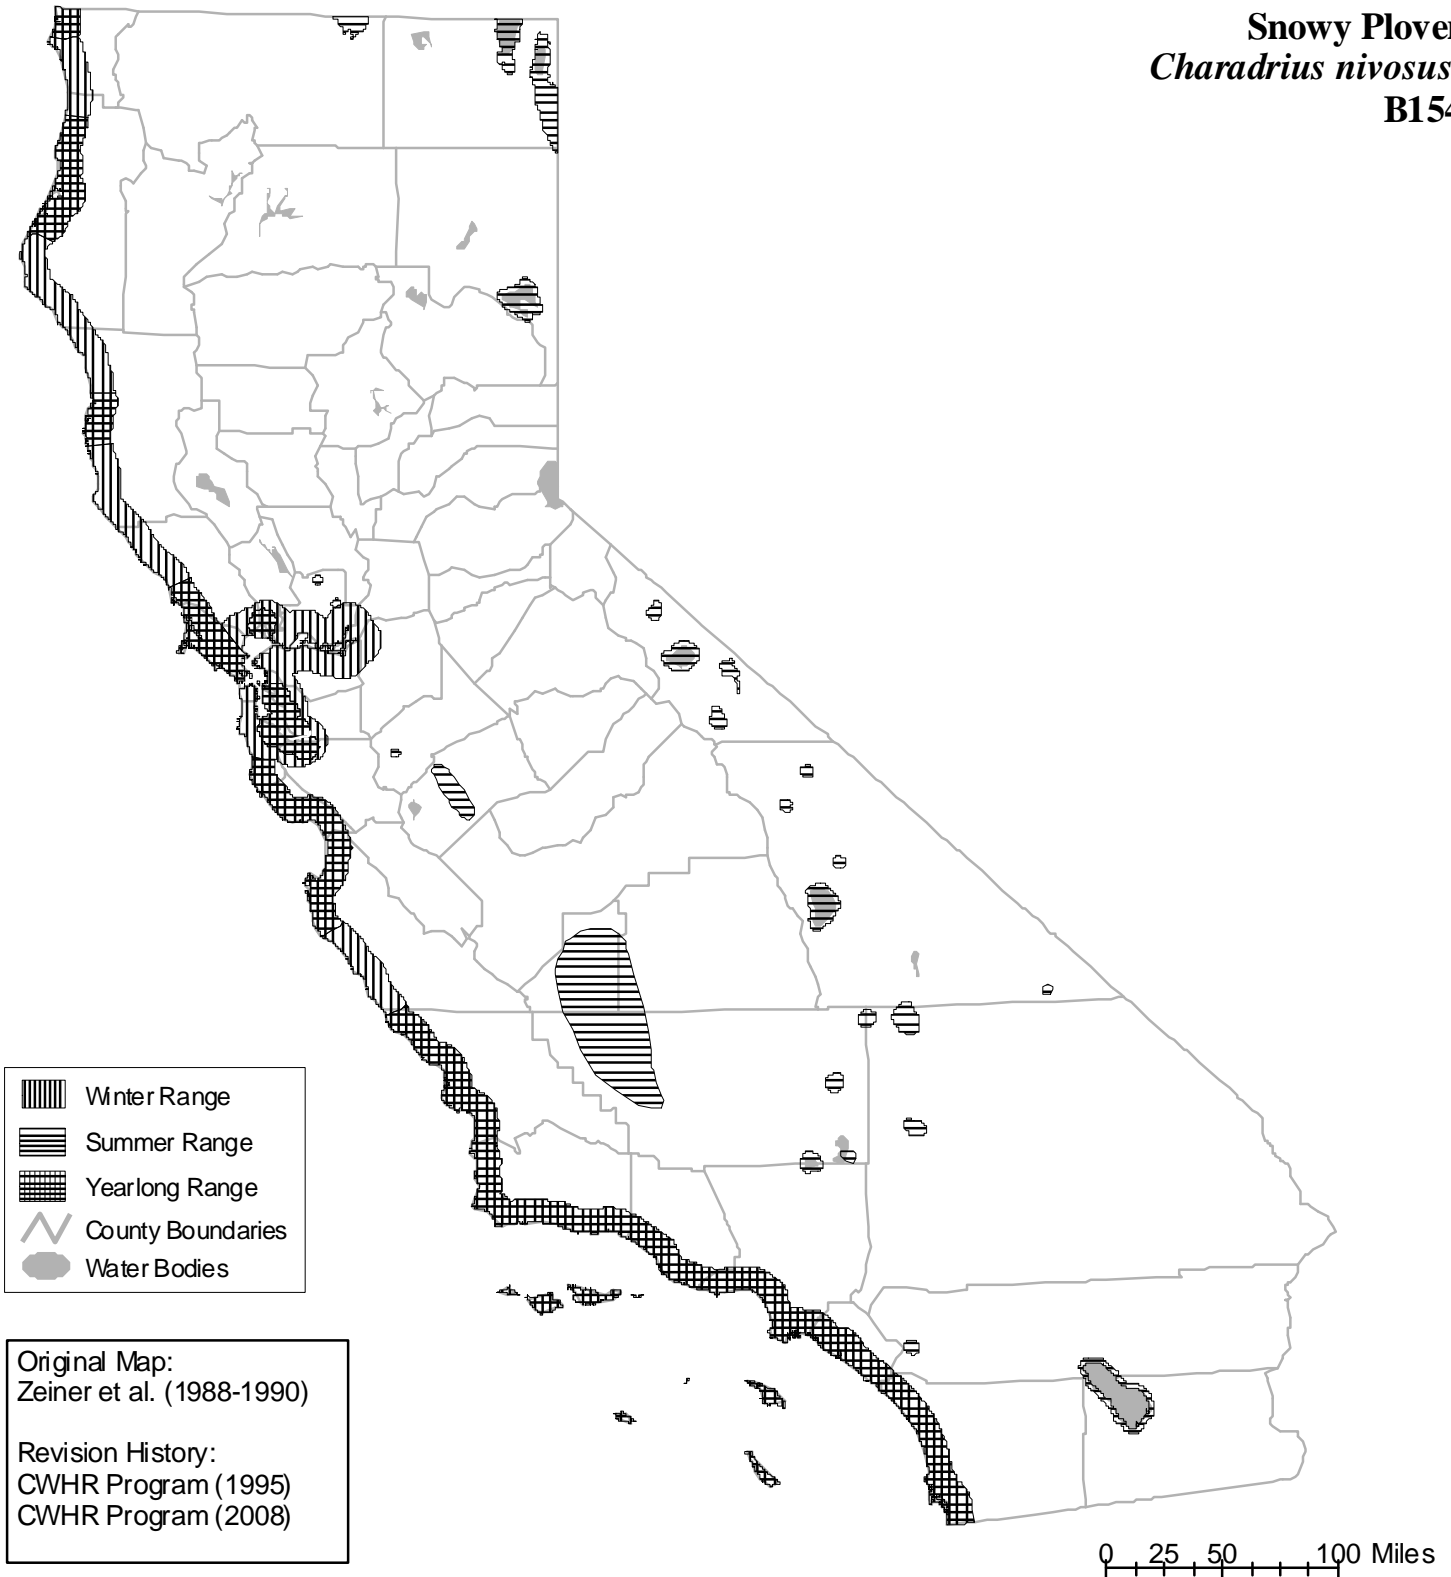

California Wildlife Habitat Relationships System

California Department of Fish and Wildlife

California Interagency Wildlife Task Group

Snowy Plover *Charadrius nivosus* B154

Range maps are based on available occurrence data and professional knowledge. They represent current, but not historic or potential, range. Unless otherwise noted above, maps were originally published in Zeiner, D.C., W.F. Laudenslayer, Jr., K.E. Mayer, and M. White, eds. 1988-1990. California's Wildlife. Vol. I-III. California Depart. of Fish and Game, Sacramento, California. Updates are noted in maps that have been added or edited since original publication.