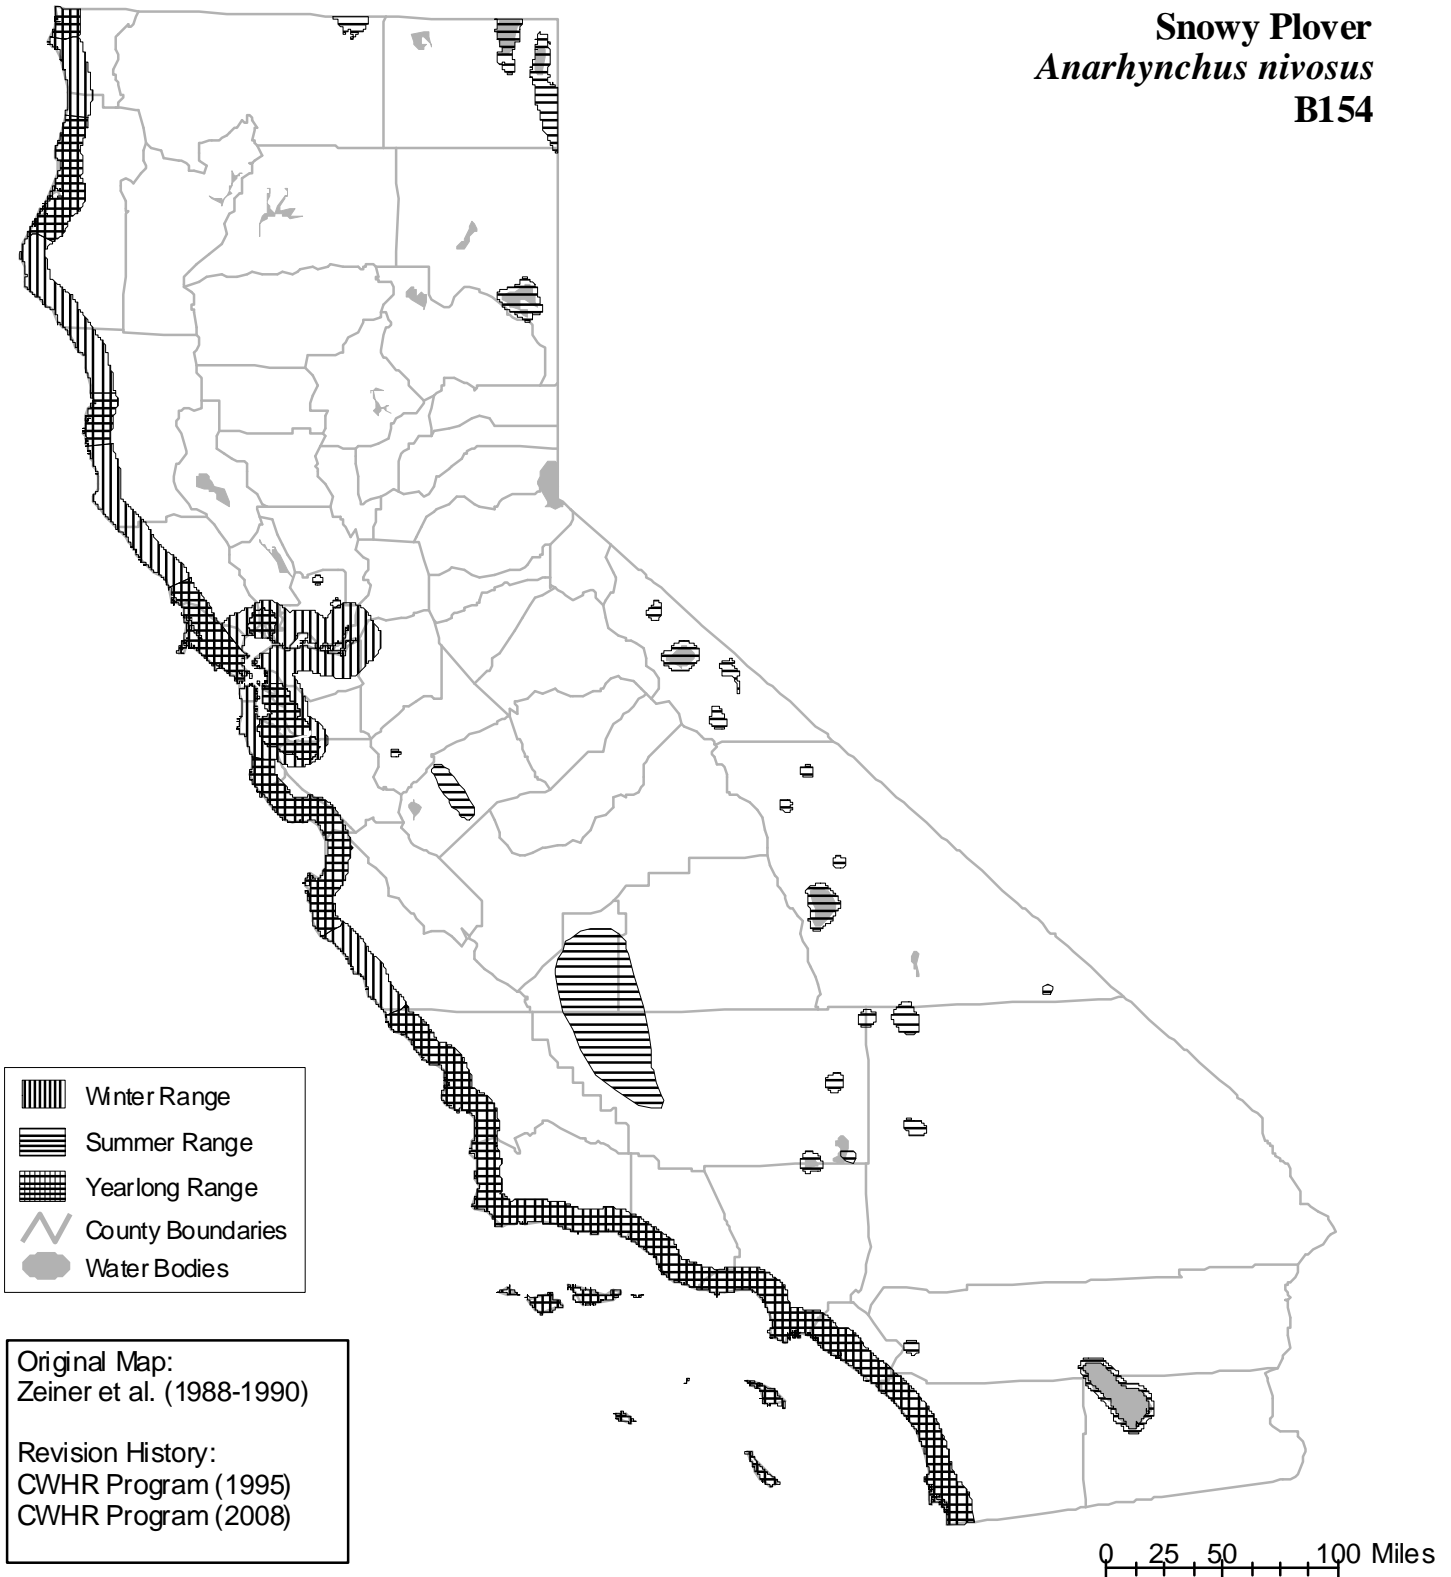

California Wildlife Habitat Relationships System

California Department of Fish and Wildlife

California Interagency Wildlife Task Group

Snowy Plover *Anarhynchus nivosus* B154

Anarhynchus nivosus nivosus is the only representative subspecies of *Anarhynchus nivosus* regularly occurring in California. Range maps are based on available occurrence data and professional knowledge. They represent current, but not historic or potential, range. Unless otherwise noted above, maps were originally published in Zeiner, D.C., W.F. Laudenslayer, Jr., K.E. Mayer, and M. White, eds. 1988-1990. California's Wildlife. Vol. I-III. California Depart. of Fish and Game, Sacramento, California. Updates are noted in maps that have been added or edited since original publication.