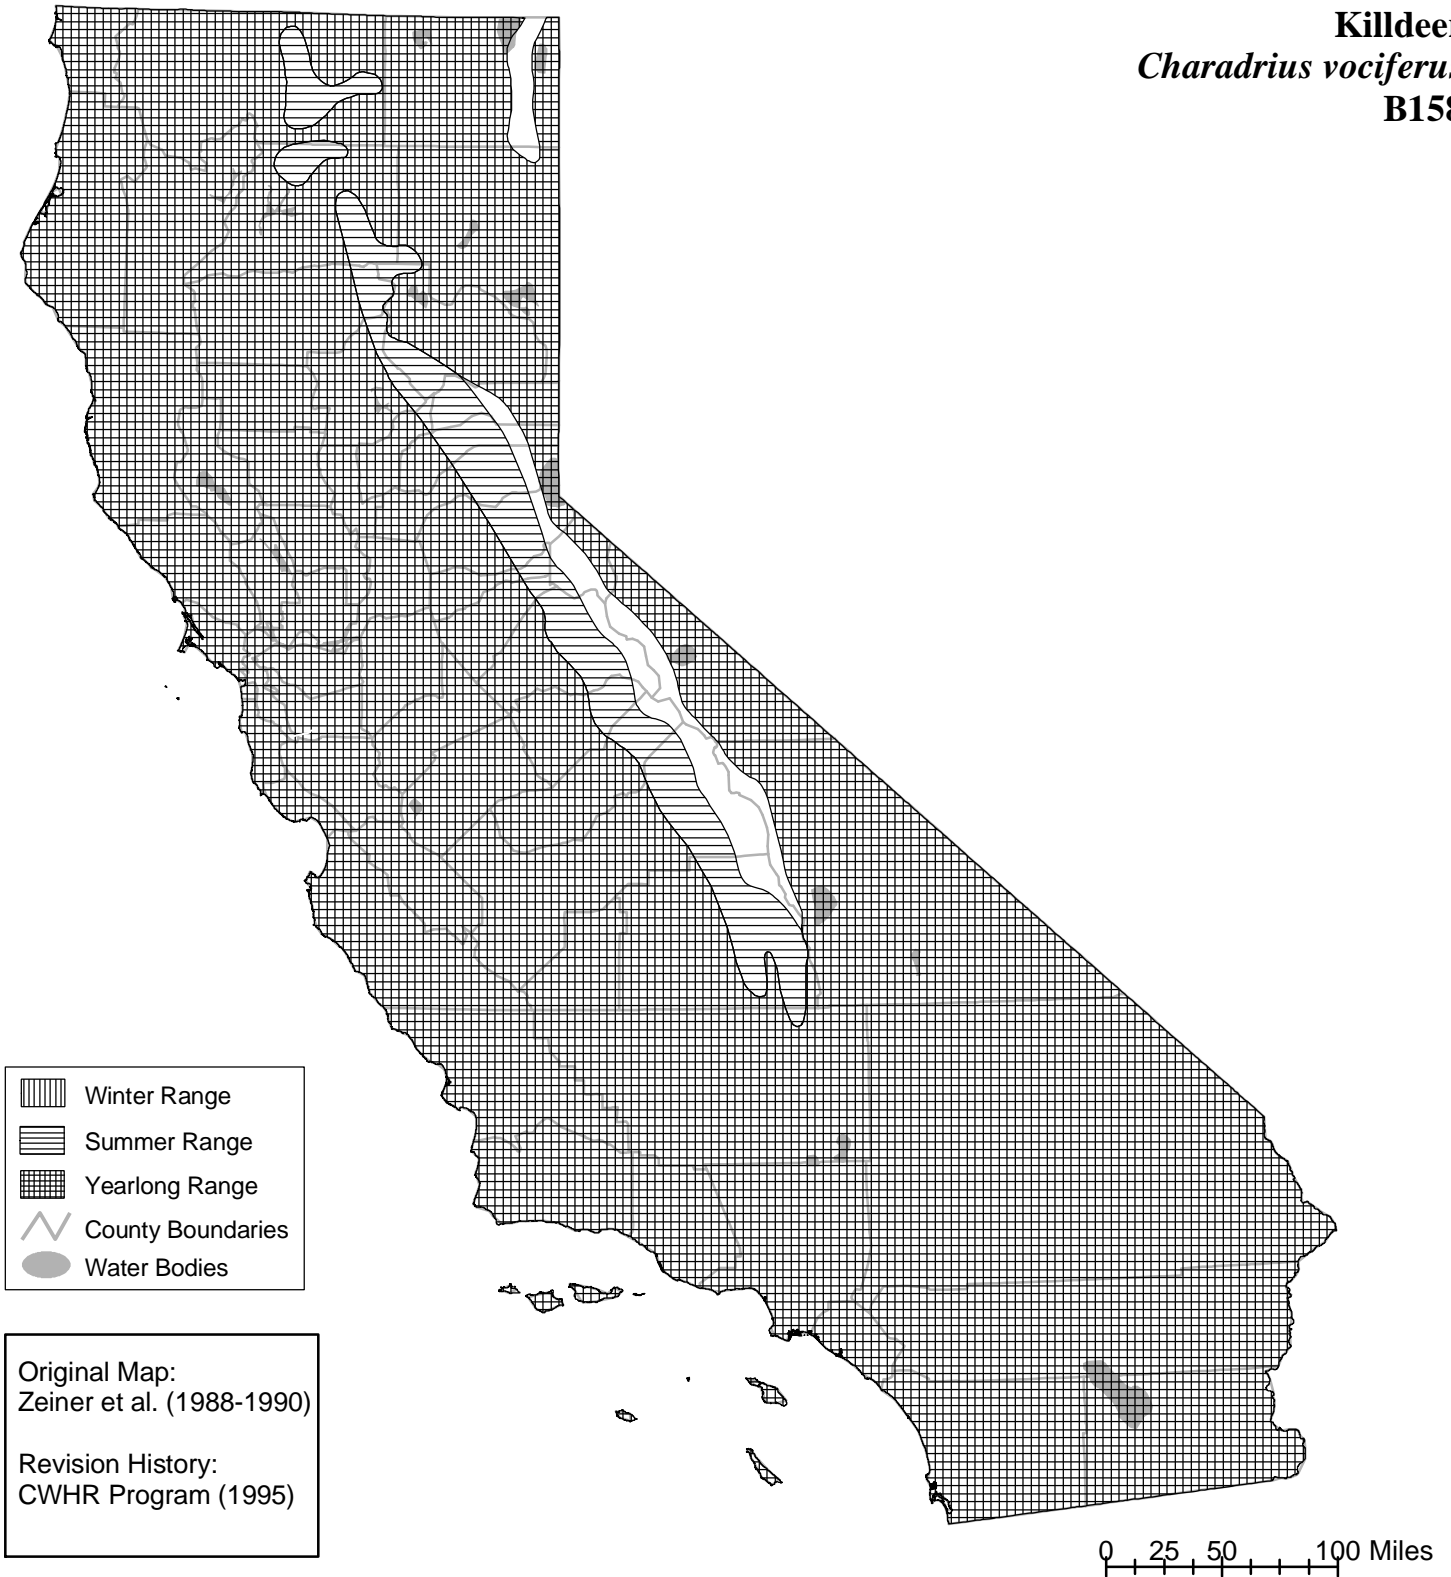

# California Wildlife Habitat Relationships System

California Department of Fish and Wildlife

California Interagency Wildlife Task Group

---

**Killdeer**  
*Charadrius vociferus*  
**B158**

---

Range maps are based on available occurrence data and professional knowledge. They represent current, but not historic or potential, range. Unless otherwise noted above, maps were originally published in Zeiner, D.C., W.F. Laudenslayer, Jr., K.E. Mayer, and M. White, eds. 1988-1990. California's Wildlife. Vol. I-III. California Depart. of Fish and Game, Sacramento, California. Updates are noted in maps that have been added or edited since original publication.