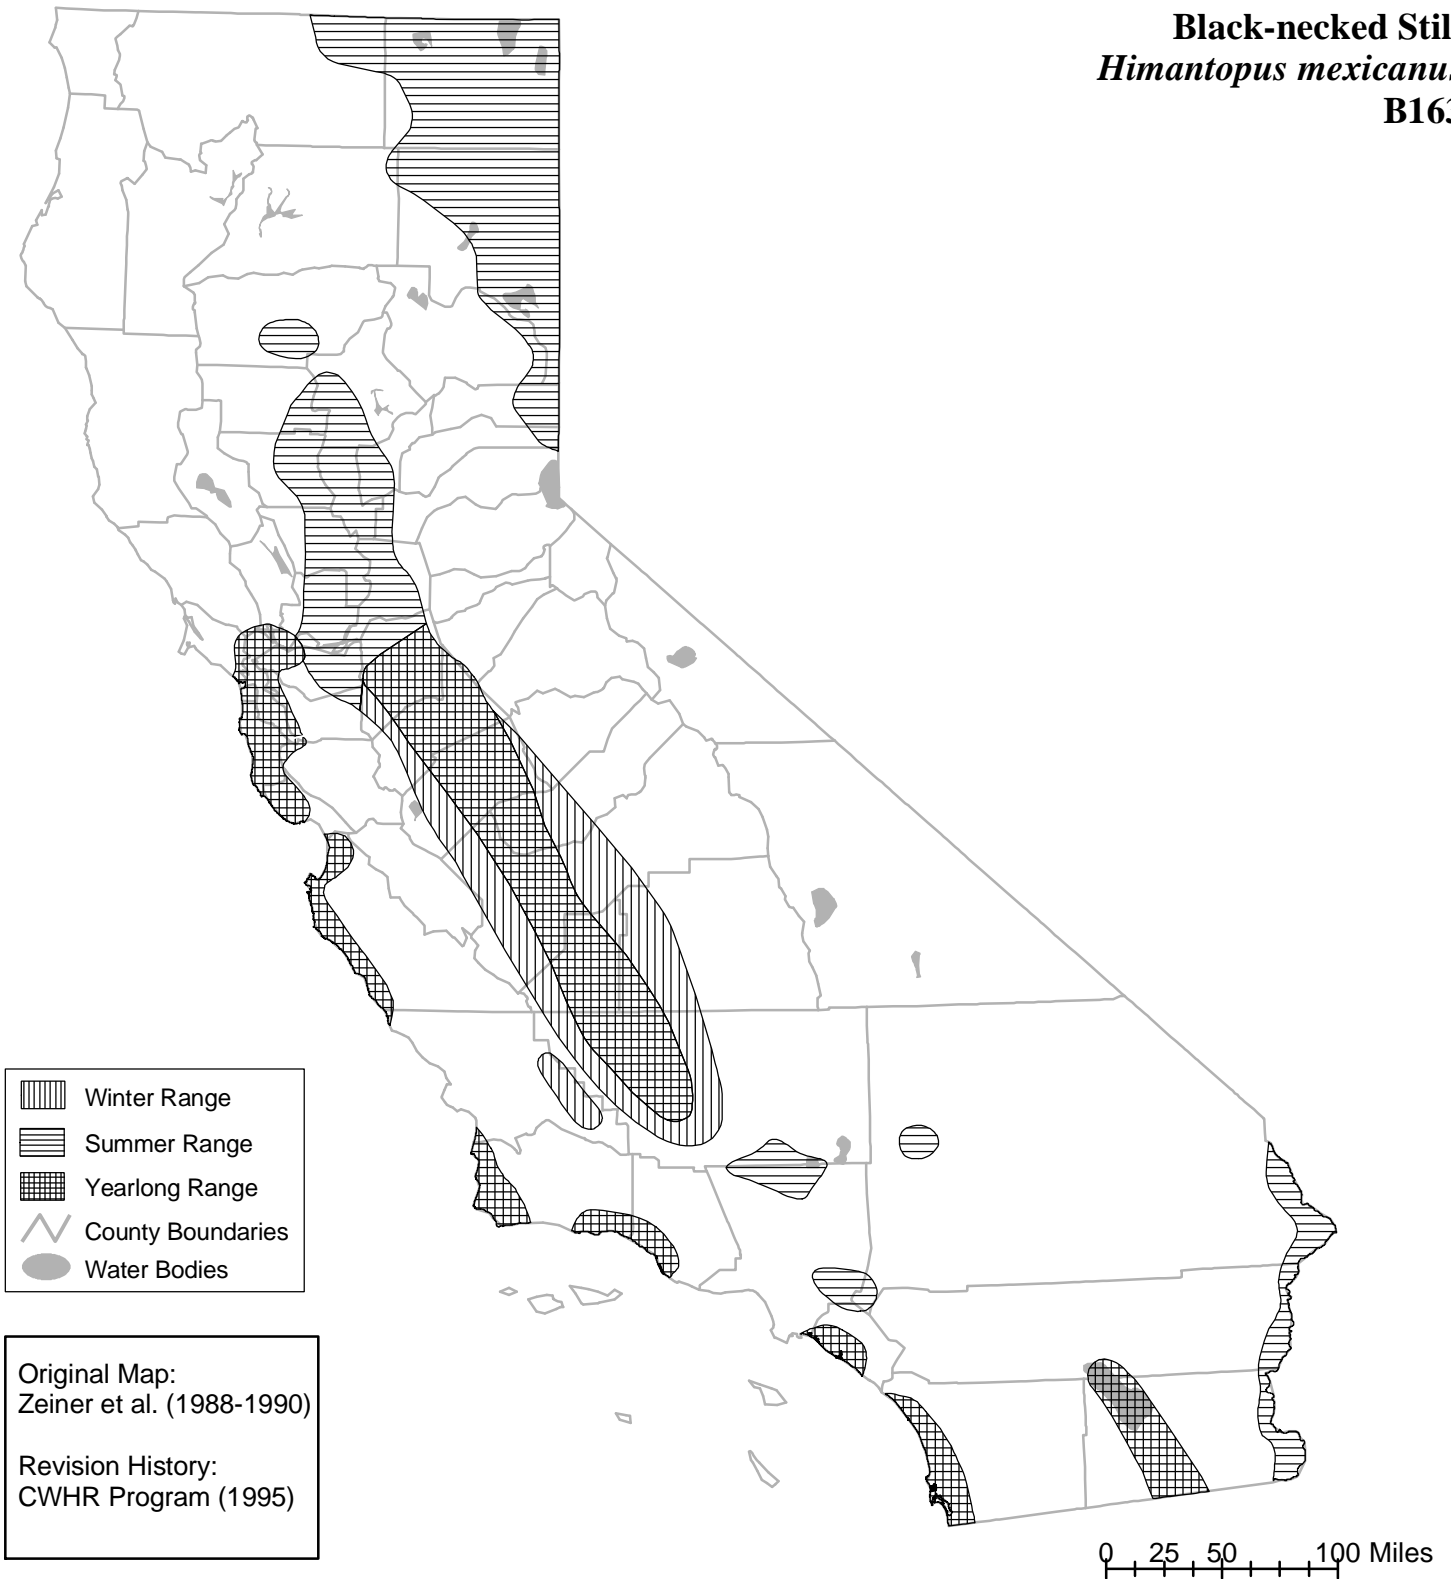

California Wildlife Habitat Relationships System

California Department of Fish and Wildlife

California Interagency Wildlife Task Group

Black-necked Stilt *Himantopus mexicanus* B163

Range maps are based on available occurrence data and professional knowledge. They represent current, but not historic or potential, range. Unless otherwise noted above, maps were originally published in Zeiner, D.C., W.F. Laudenslayer, Jr., K.E. Mayer, and M. White, eds. 1988-1990. California's Wildlife. Vol. I-III. California Depart. of Fish and Game, Sacramento, California. Updates are noted in maps that have been added or edited since original publication.