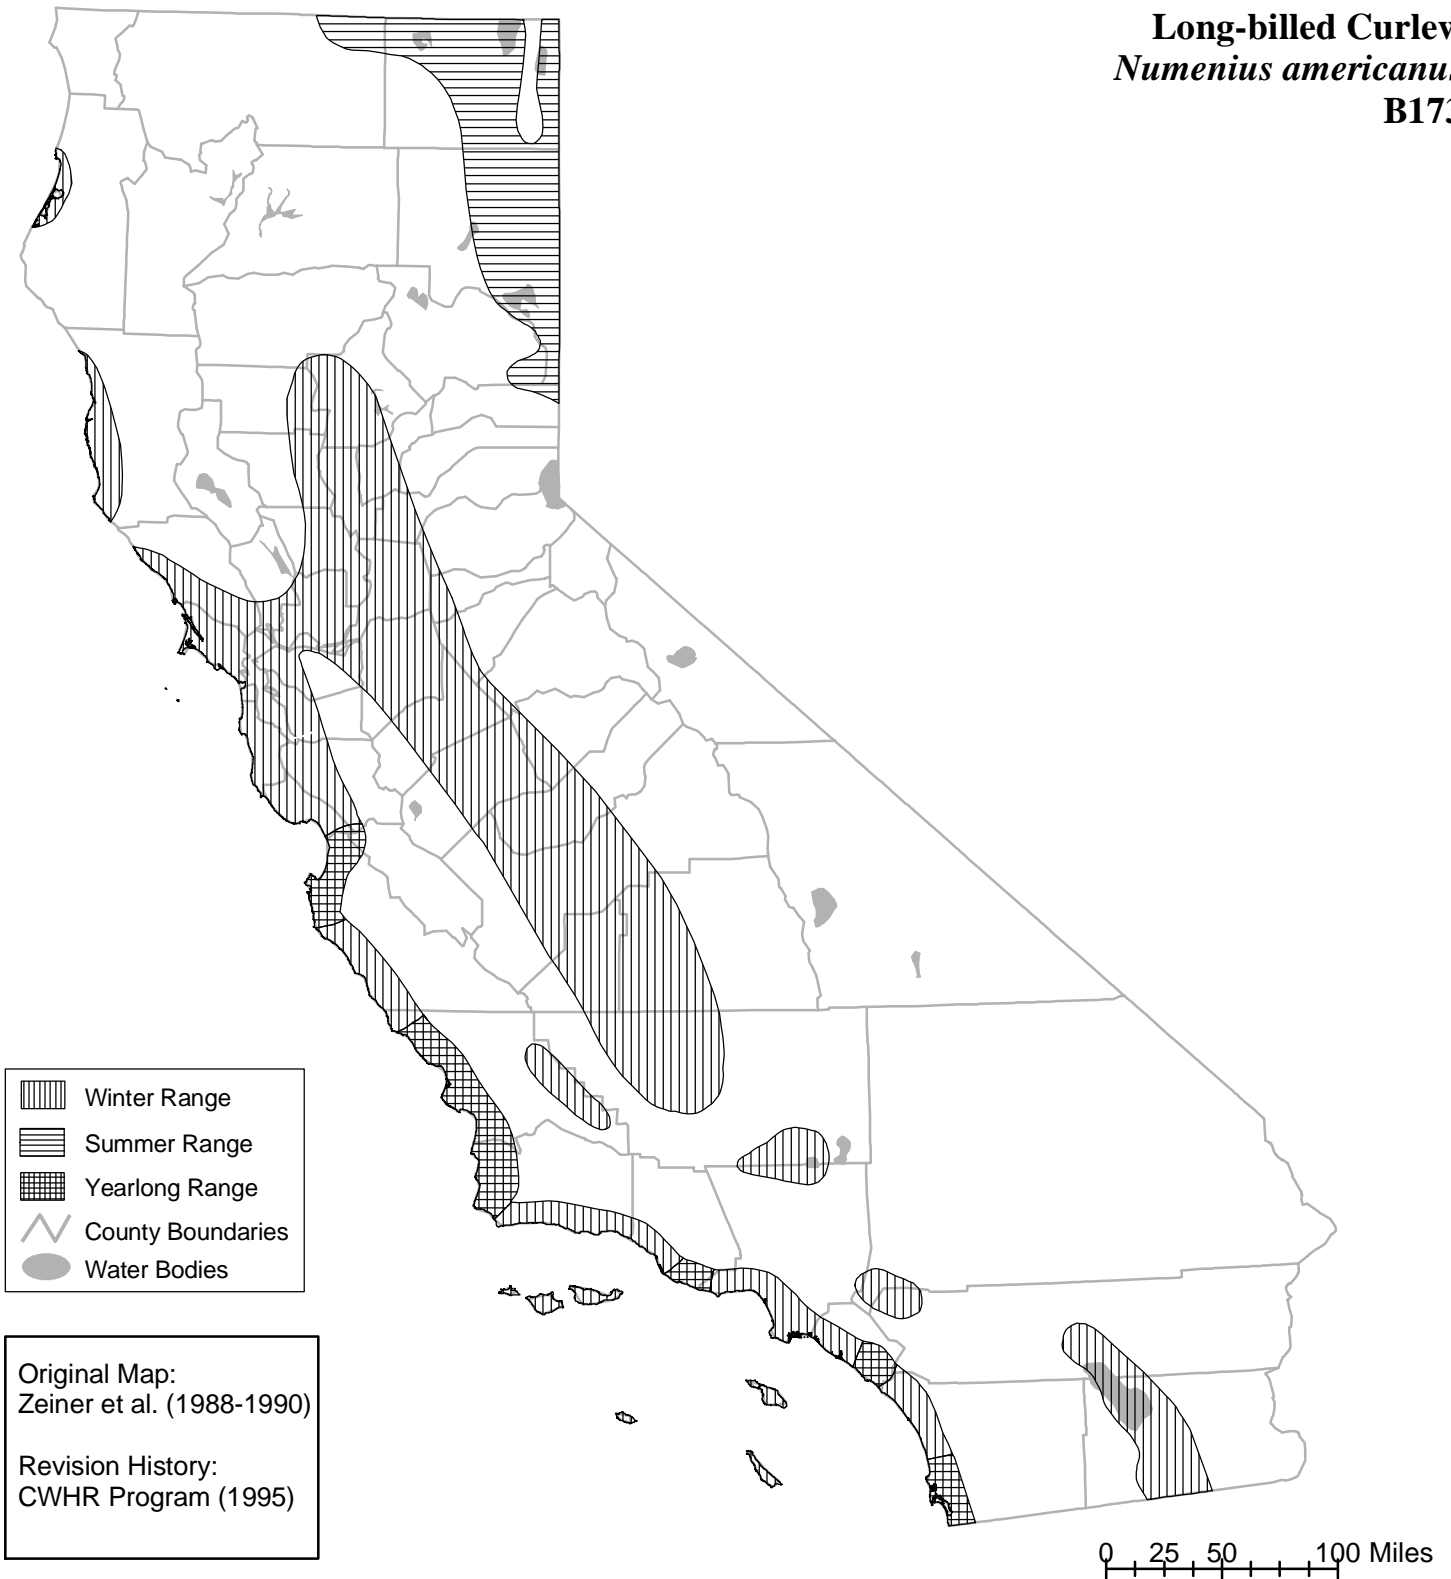

California Wildlife Habitat Relationships System

California Department of Fish and Wildlife

California Interagency Wildlife Task Group

Long-billed Curlew *Numenius americanus* B173

Range maps are based on available occurrence data and professional knowledge. They represent current, but not historic or potential, range. Unless otherwise noted above, maps were originally published in Zeiner, D.C., W.F. Laudenslayer, Jr., K.E. Mayer, and M. White, eds. 1988-1990. California's Wildlife. Vol. I-III. California Depart. of Fish and Game, Sacramento, California. Updates are noted in maps that have been added or edited since original publication.