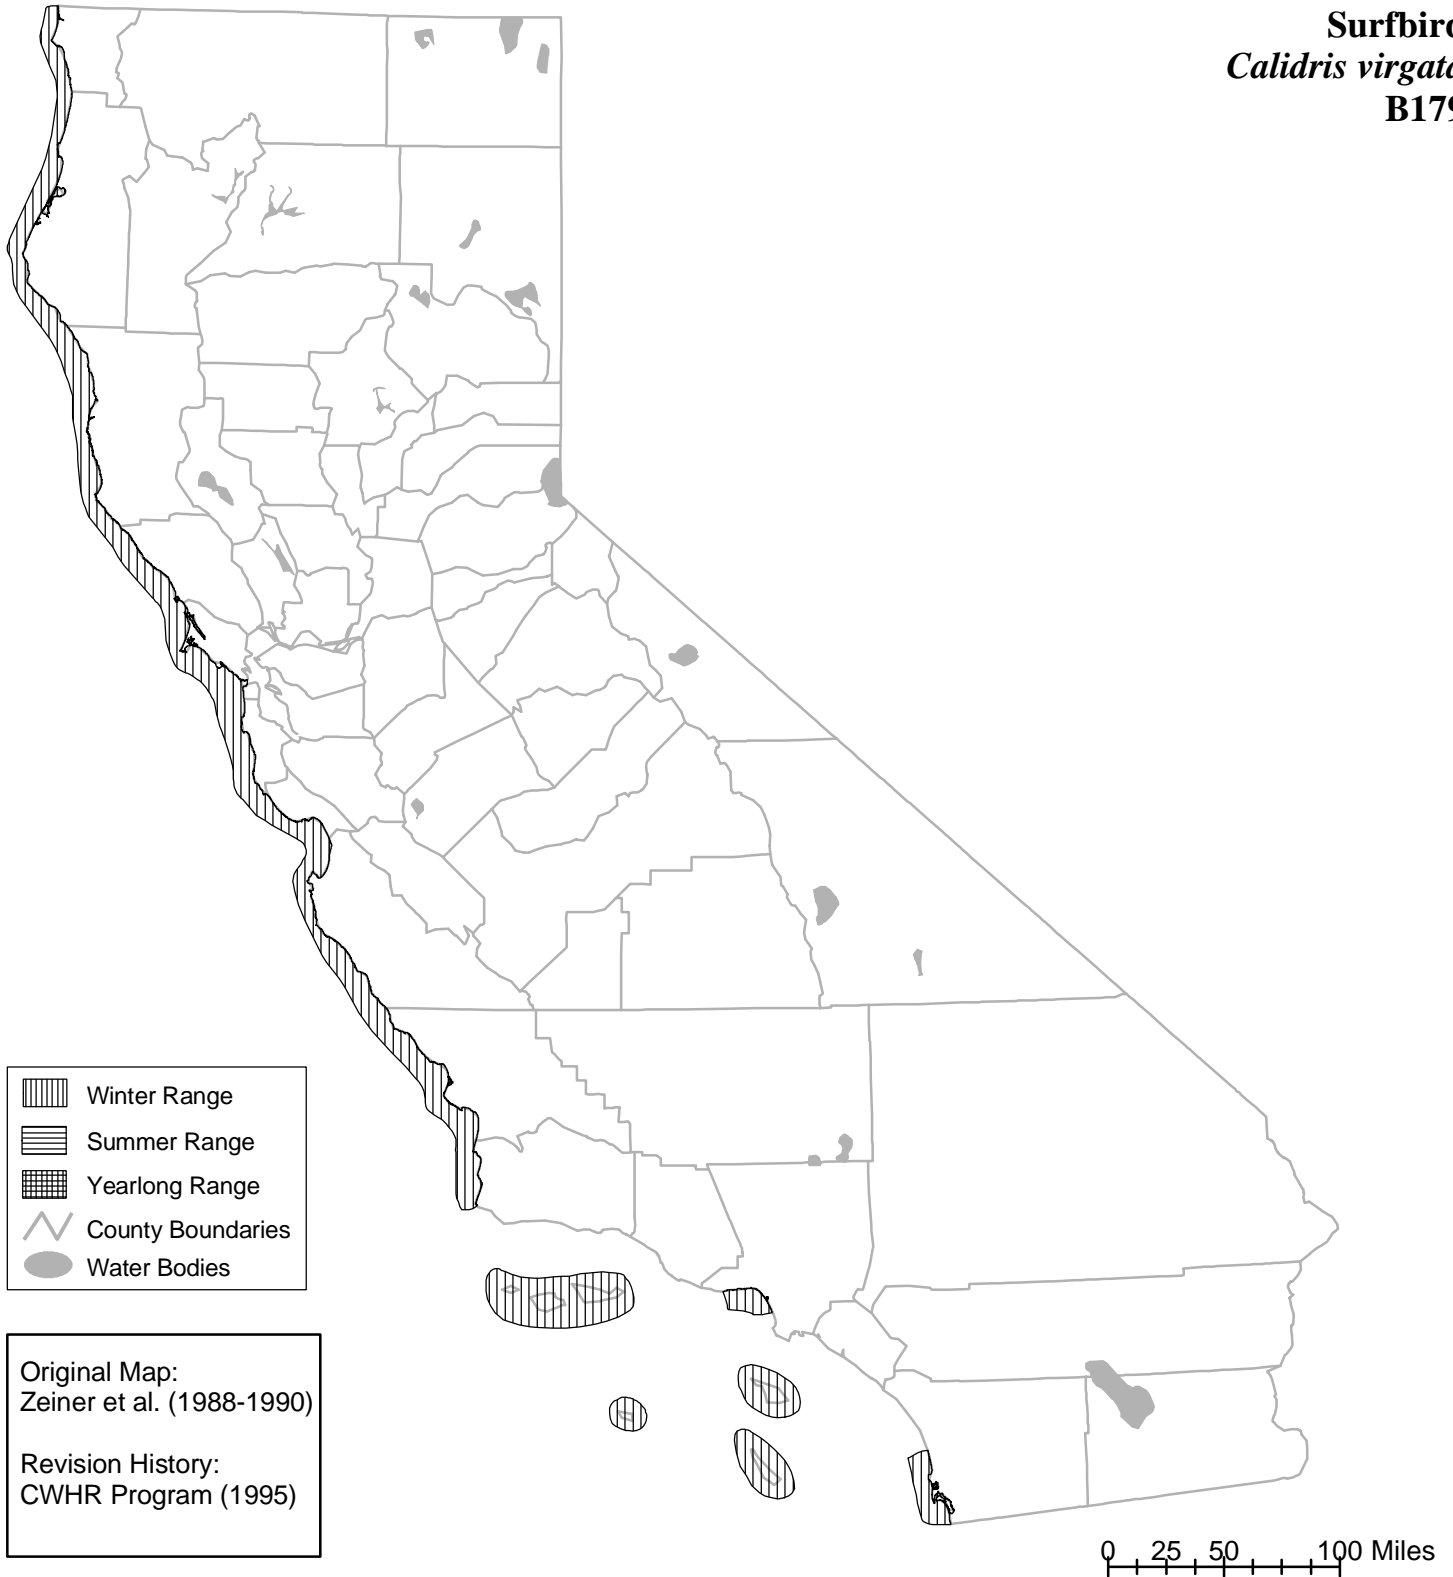

California Wildlife Habitat Relationships System

California Department of Fish and Wildlife

California Interagency Wildlife Task Group

Surfbird
Calidris virgata
B179

Range maps are based on available occurrence data and professional knowledge. They represent current, but not historic or potential, range. Unless otherwise noted above, maps were originally published in Zeiner, D.C., W.F. Laudenslayer, Jr., K.E. Mayer, and M. White, eds. 1988-1990. California's Wildlife. Vol. I-III. California Depart. of Fish and Game, Sacramento, California. Updates are noted in maps that have been added or edited since original publication.