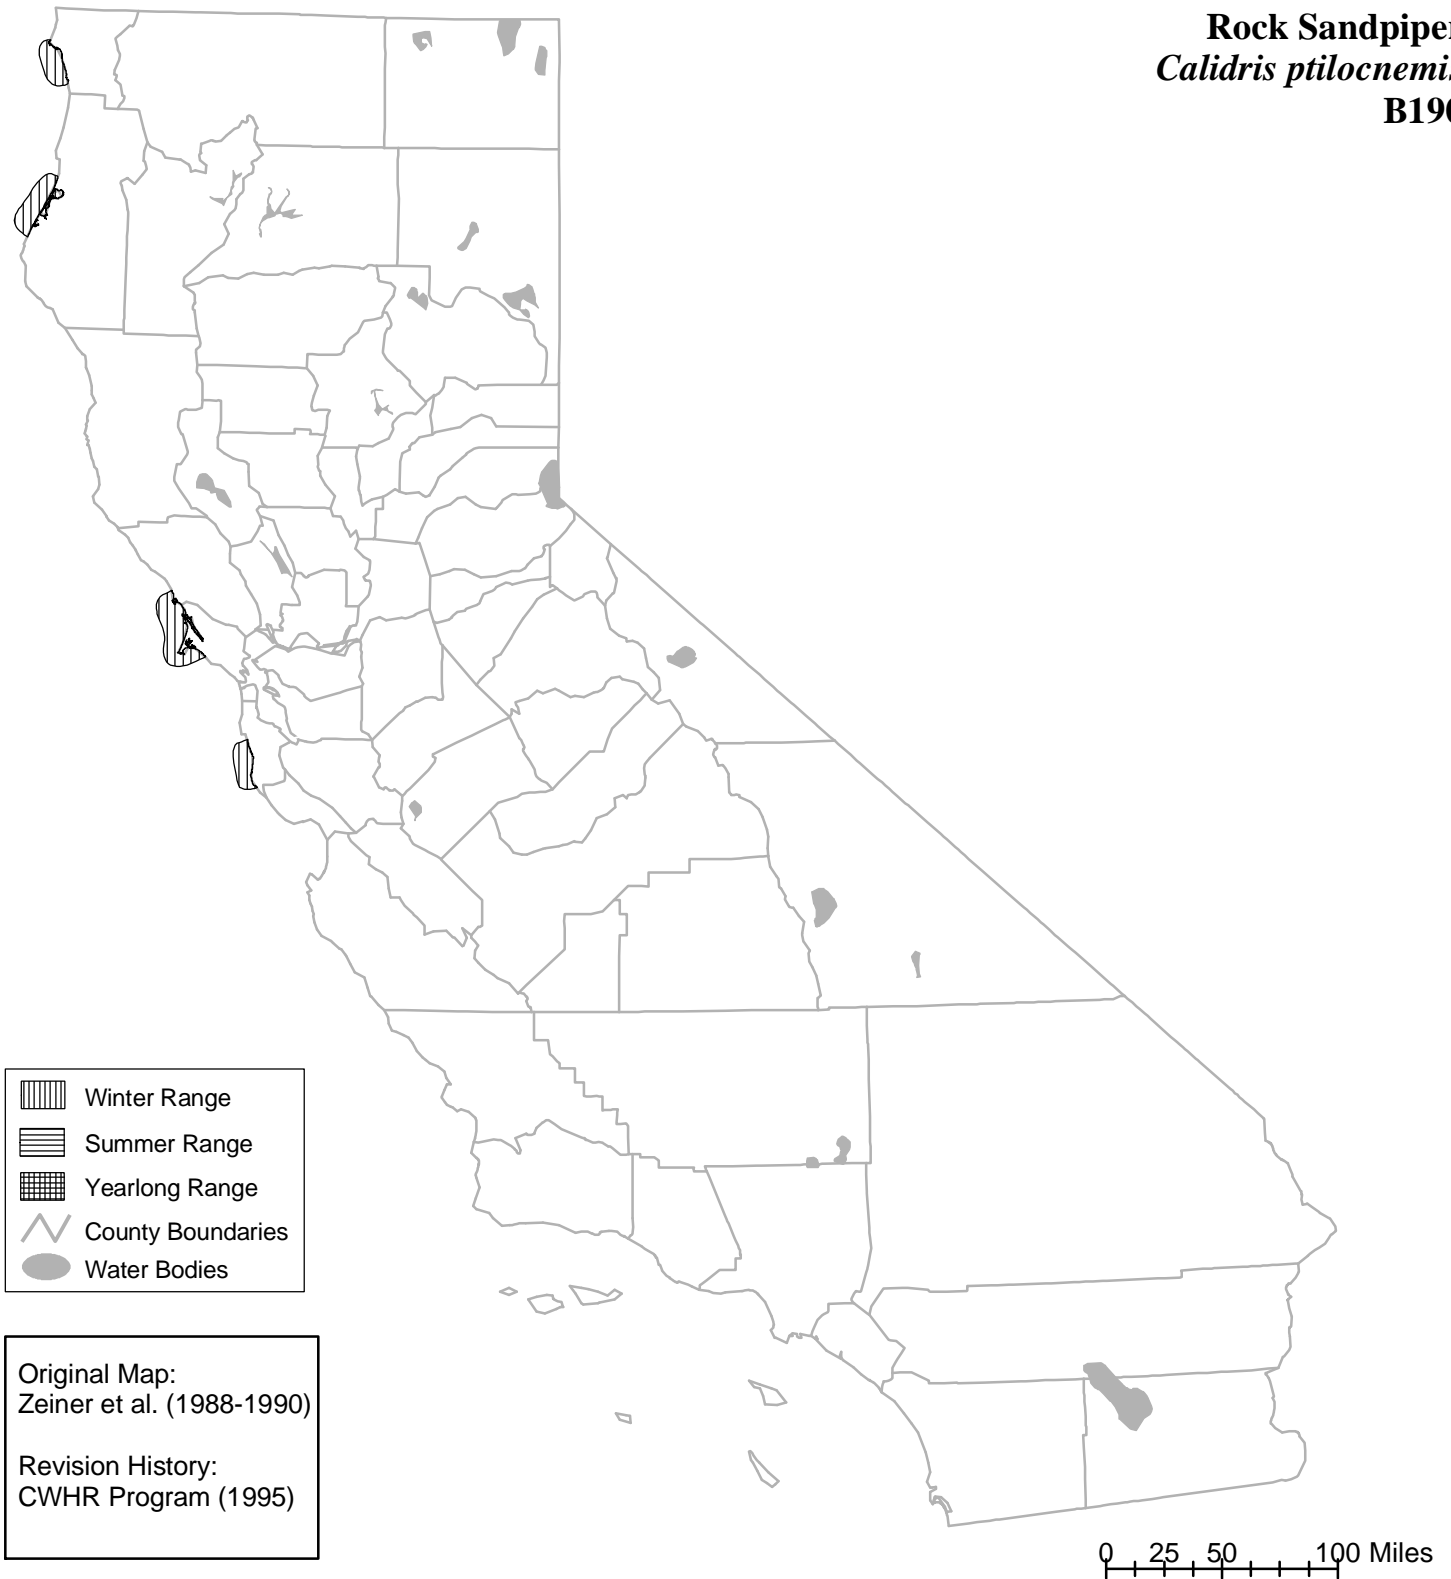

California Wildlife Habitat Relationships System

California Department of Fish and Wildlife

California Interagency Wildlife Task Group

Rock Sandpiper *Calidris ptilocnemis* B190

Range maps are based on available occurrence data and professional knowledge. They represent current, but not historic or potential, range. Unless otherwise noted above, maps were originally published in Zeiner, D.C., W.F. Laudenslayer, Jr., K.E. Mayer, and M. White, eds. 1988-1990. California's Wildlife. Vol. I-III. California Depart. of Fish and Game, Sacramento, California. Updates are noted in maps that have been added or edited since original publication.