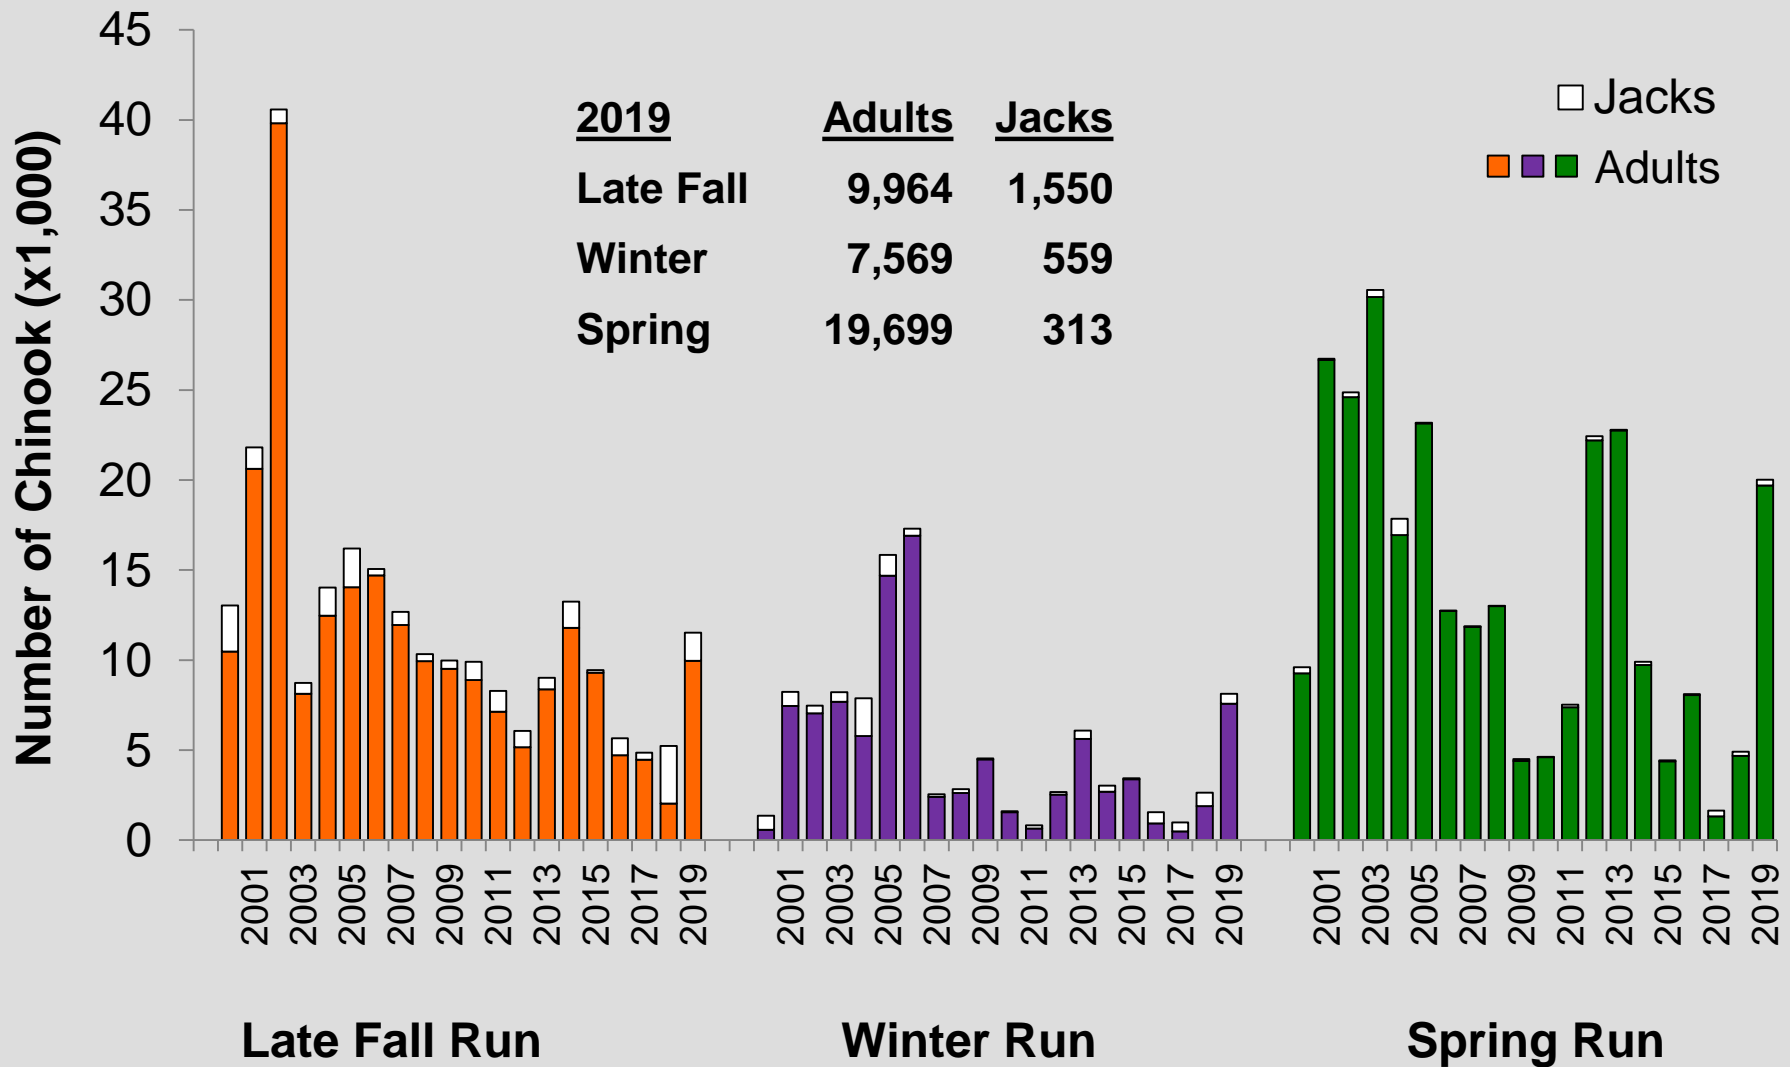

Other Sacramento Basin Chinook Stocks Spawning Escapement, 2000-2019