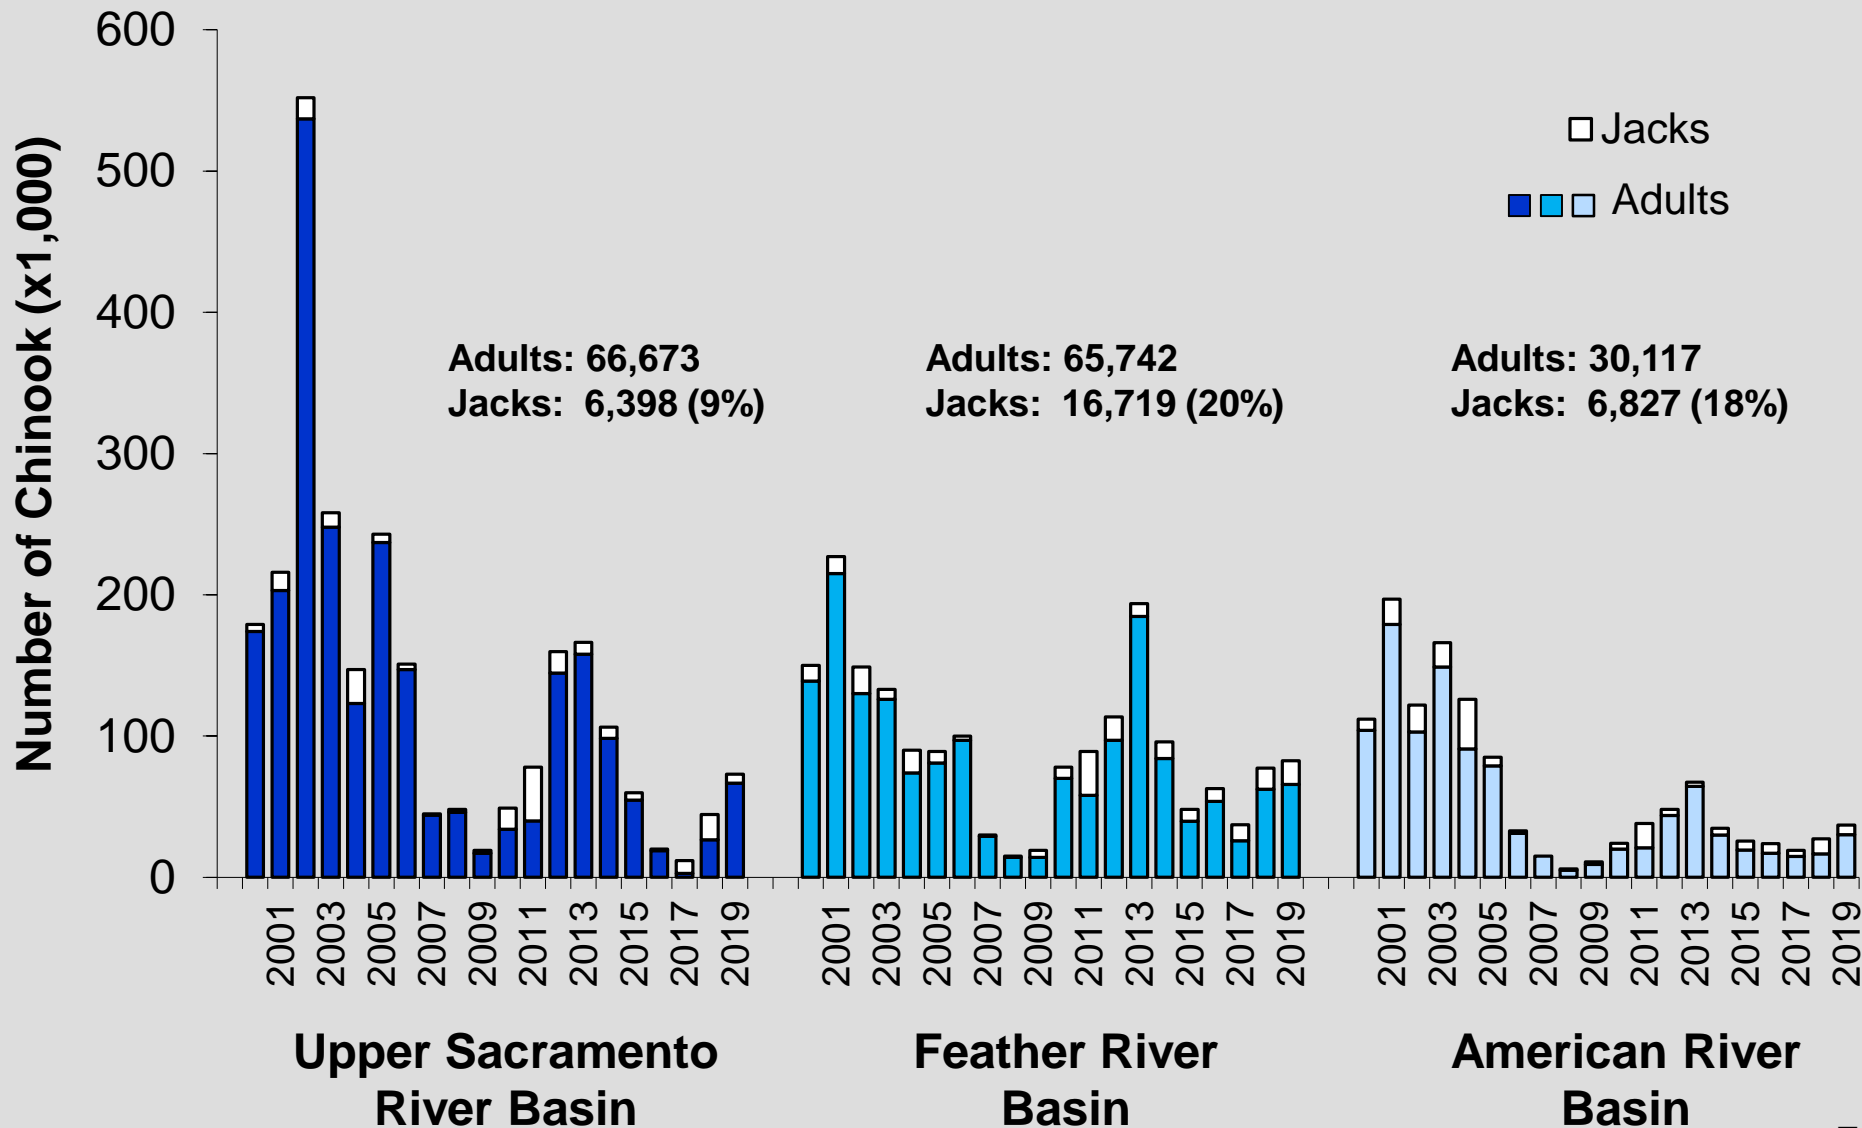

Sacramento River Fall Chinook

Hatchery & Natural Area Adult Spawning Escapement, 2000-2019

Sacramento River Fall Chinook Adult Spawning Escapement By Basin, 2000-2019

Sacramento River Fall Chinook Adult & Jack Spawning Escapement, 2000-2019

Sacramento River Fall Chinook Adult & Jack Spawning Escapement By Basin, 2000-2019

San Joaquin Basin Fall Chinook Adult & Jack Spawning Escapement, 2000-2019

San Joaquin River Fall Chinook Adult & Jack Spawning Escapement By Basin, 2010-2019