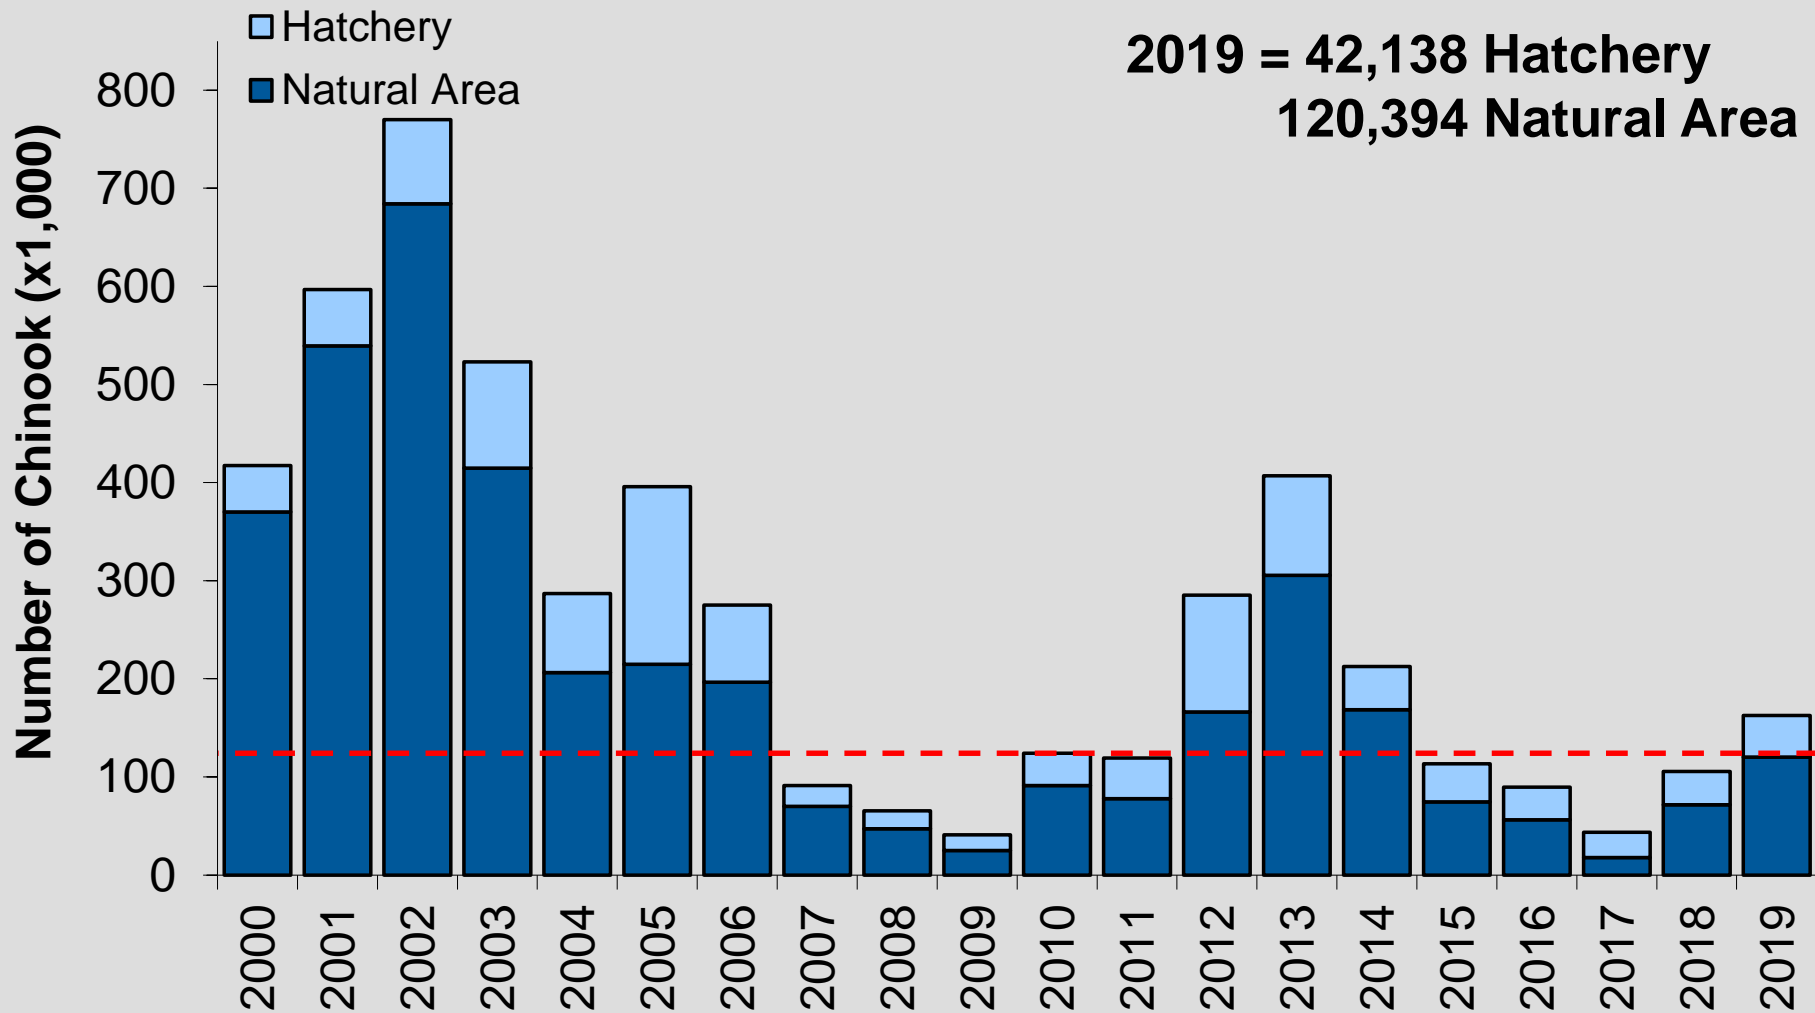

Department of Fish and Wildlife Ocean Salmon Project

2019 Central Valley Chinook Salmon Spawning Escapement

Presented by
Audrey Dean

The Central Valley

Sacramento River Fall Chinook Adult Spawning Escapement, 2000-2019

Sacramento River Fall Chinook

Hatchery & Natural Area Adult Spawning Escapement, 2000-2019

Sacramento River Fall Chinook Adult Spawning Escapement By Basin, 2000-2019

Sacramento River Fall Chinook Adult & Jack Spawning Escapement, 2000-2019

Sacramento River Fall Chinook Adult & Jack Spawning Escapement By Basin, 2000-2019

San Joaquin Basin Fall Chinook Adult & Jack Spawning Escapement, 2000-2019

San Joaquin River Fall Chinook Adult & Jack Spawning Escapement By Basin, 2010-2019