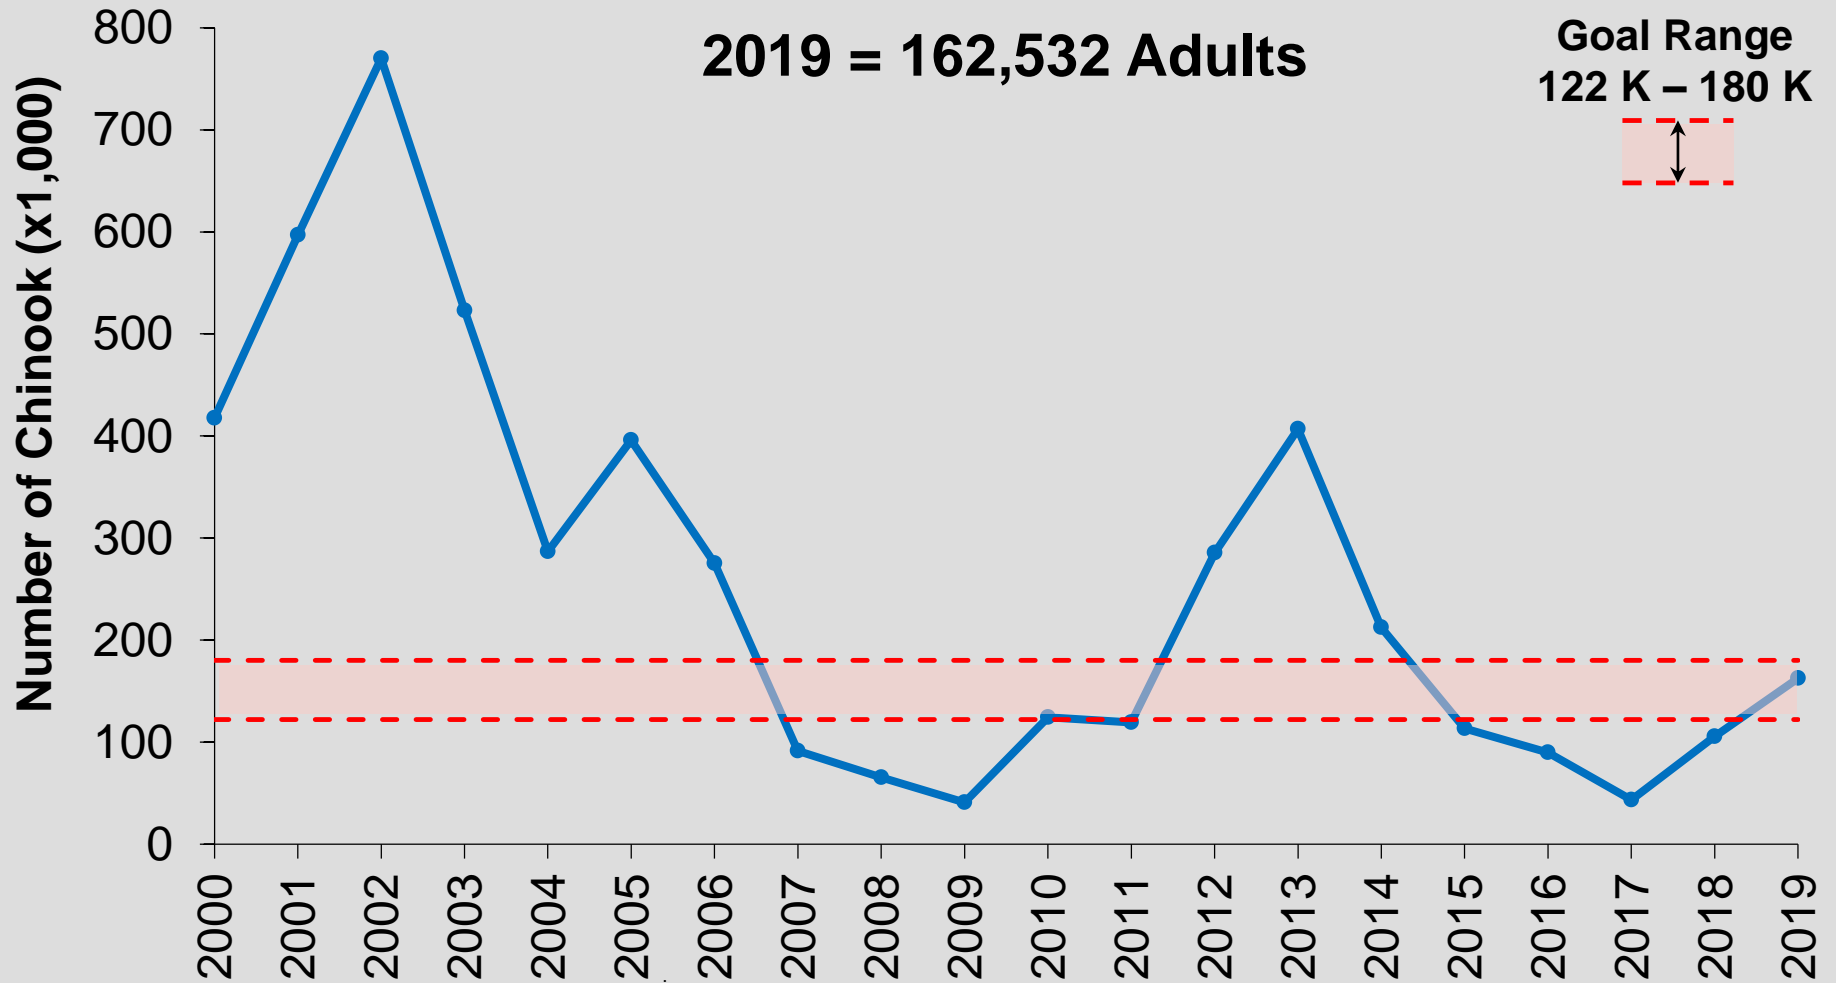

Department of Fish and Wildlife Ocean Salmon Project

2019 Central Valley Chinook Salmon Spawning Escapement

Presented by
Audrey Dean

The Central Valley

Sacramento River Fall Chinook Adult Spawning Escapement, 2000-2019

Sacramento River Fall Chinook

Hatchery & Natural Area Adult Spawning Escapement, 2000-2019

Sacramento River Fall Chinook Adult Spawning Escapement By Basin, 2000-2019

Sacramento River Fall Chinook Adult & Jack Spawning Escapement, 2000-2019