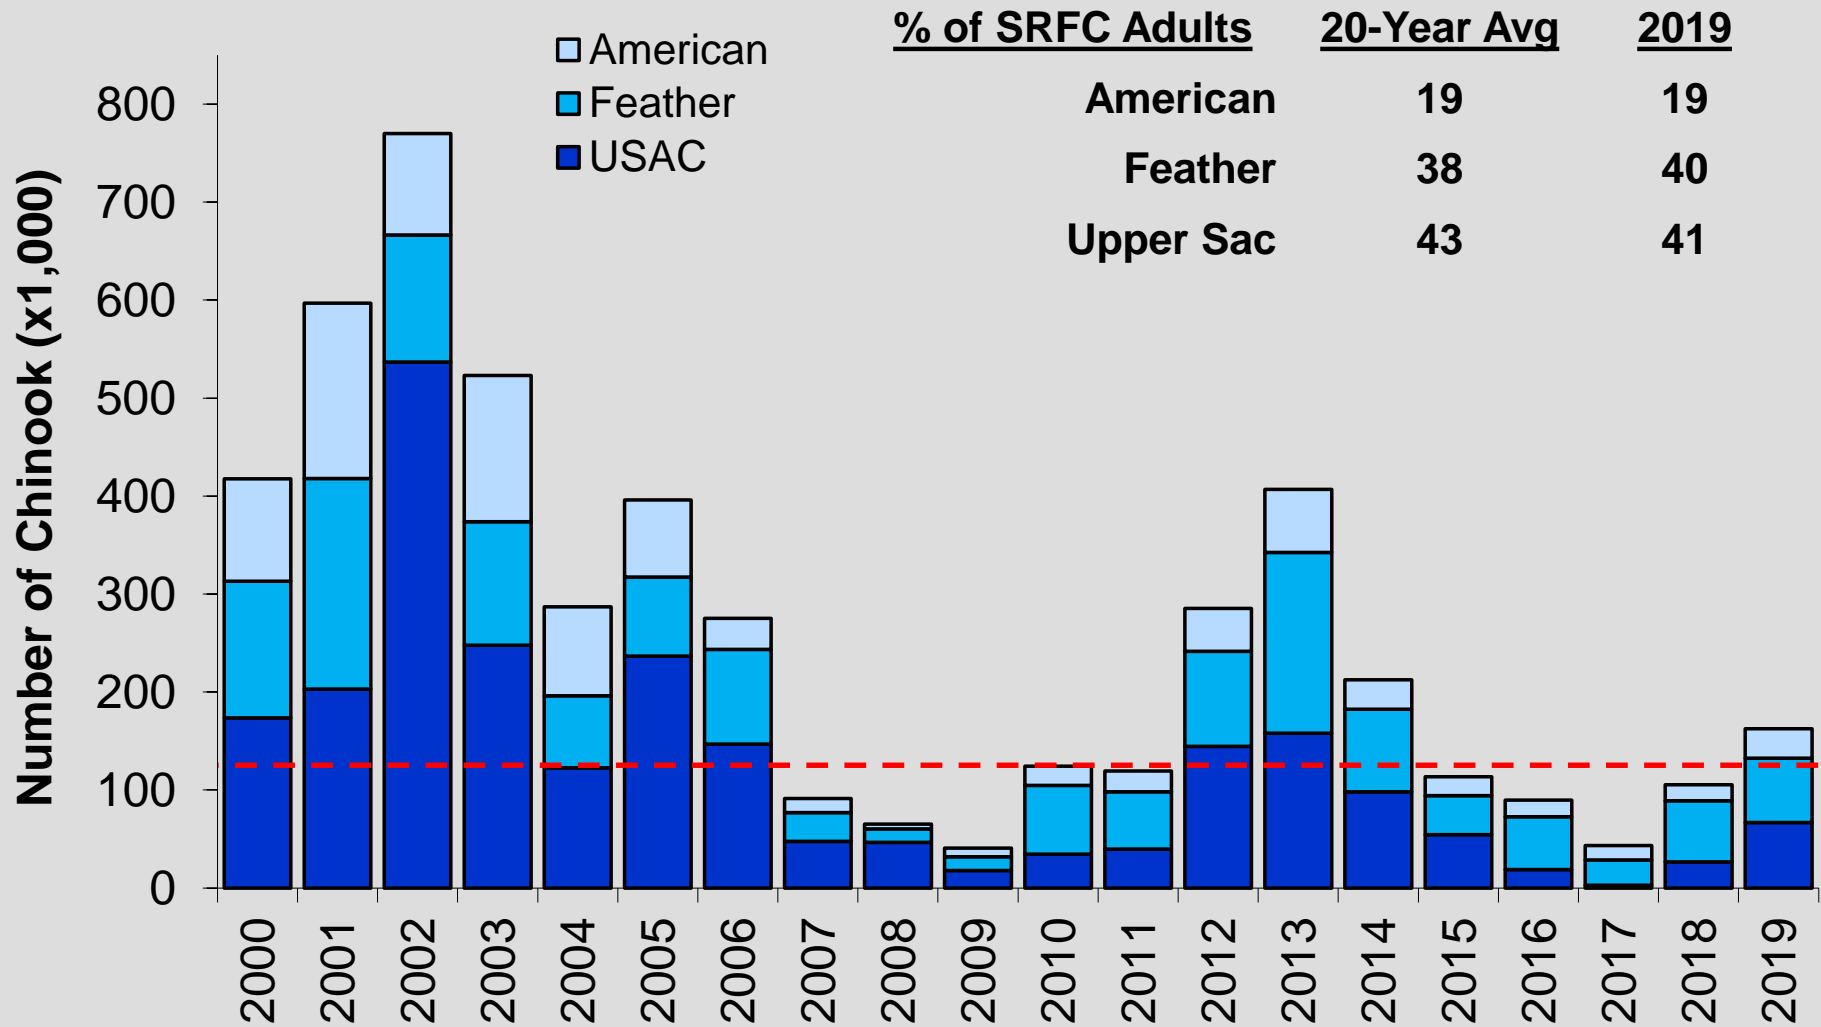

Department of Fish and Wildlife Ocean Salmon Project

2019 Central Valley Chinook Salmon Spawning Escapement

Presented by
Audrey Dean

The Central Valley

Sacramento River Fall Chinook Adult Spawning Escapement, 2000-2019

Sacramento River Fall Chinook

Hatchery & Natural Area Adult Spawning Escapement, 2000-2019

Sacramento River Fall Chinook Adult Spawning Escapement By Basin, 2000-2019

Sacramento River Fall Chinook Adult & Jack Spawning Escapement, 2000-2019