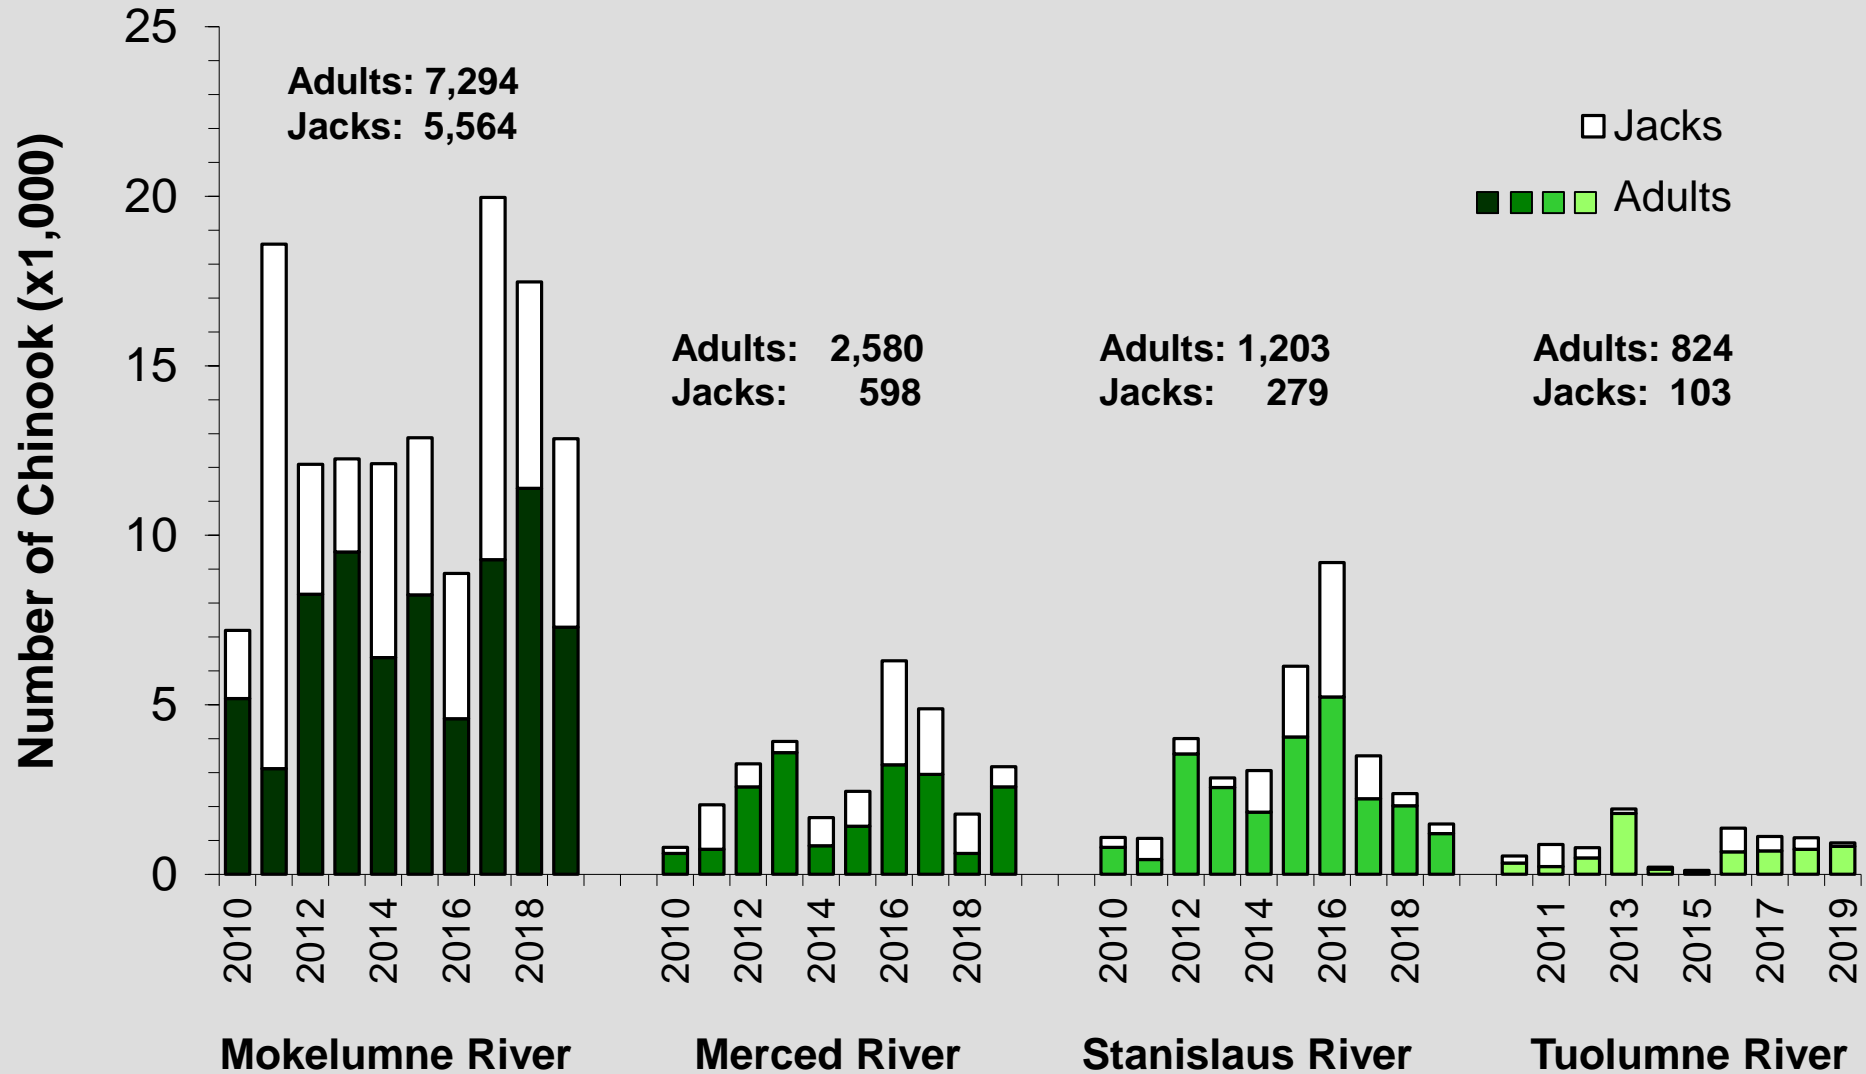

Department of Fish and Wildlife Ocean Salmon Project

2019 Central Valley Chinook Salmon Spawning Escapement

Presented by
Audrey Dean

The Central Valley

Sacramento River Fall Chinook Adult Spawning Escapement, 2000-2019

Sacramento River Fall Chinook

Hatchery & Natural Area Adult Spawning Escapement, 2000-2019

Sacramento River Fall Chinook Adult Spawning Escapement By Basin, 2000-2019

Sacramento River Fall Chinook Adult & Jack Spawning Escapement, 2000-2019

Sacramento River Fall Chinook Adult & Jack Spawning Escapement By Basin, 2000-2019

San Joaquin Basin Fall Chinook Adult & Jack Spawning Escapement, 2000-2019

San Joaquin River Fall Chinook Adult & Jack Spawning Escapement By Basin, 2010-2019