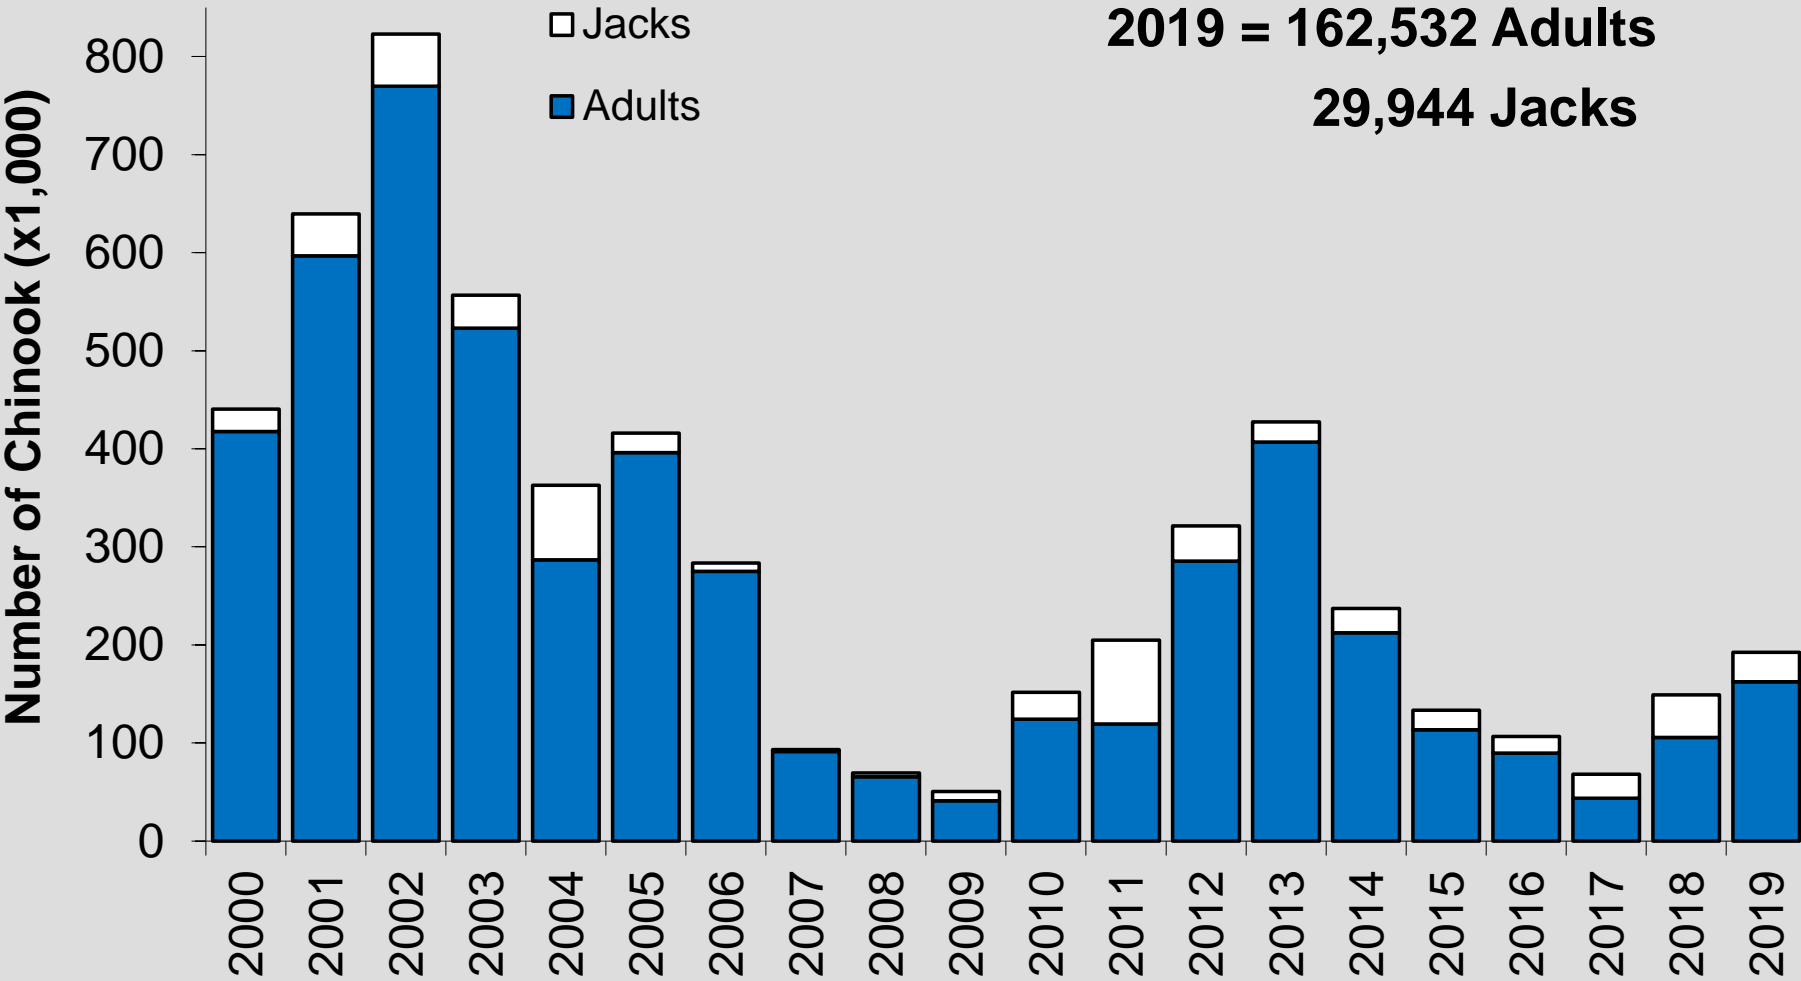

Sacramento River Fall Chinook

Hatchery & Natural Area Adult Spawning Escapement, 2000-2019

Sacramento River Fall Chinook Adult Spawning Escapement By Basin, 2000-2019

Sacramento River Fall Chinook Adult & Jack Spawning Escapement, 2000-2019

Sacramento River Fall Chinook Adult & Jack Spawning Escapement By Basin, 2000-2019

San Joaquin Basin Fall Chinook Adult & Jack Spawning Escapement, 2000-2019

San Joaquin River Fall Chinook Adult & Jack Spawning Escapement By Basin, 2010-2019