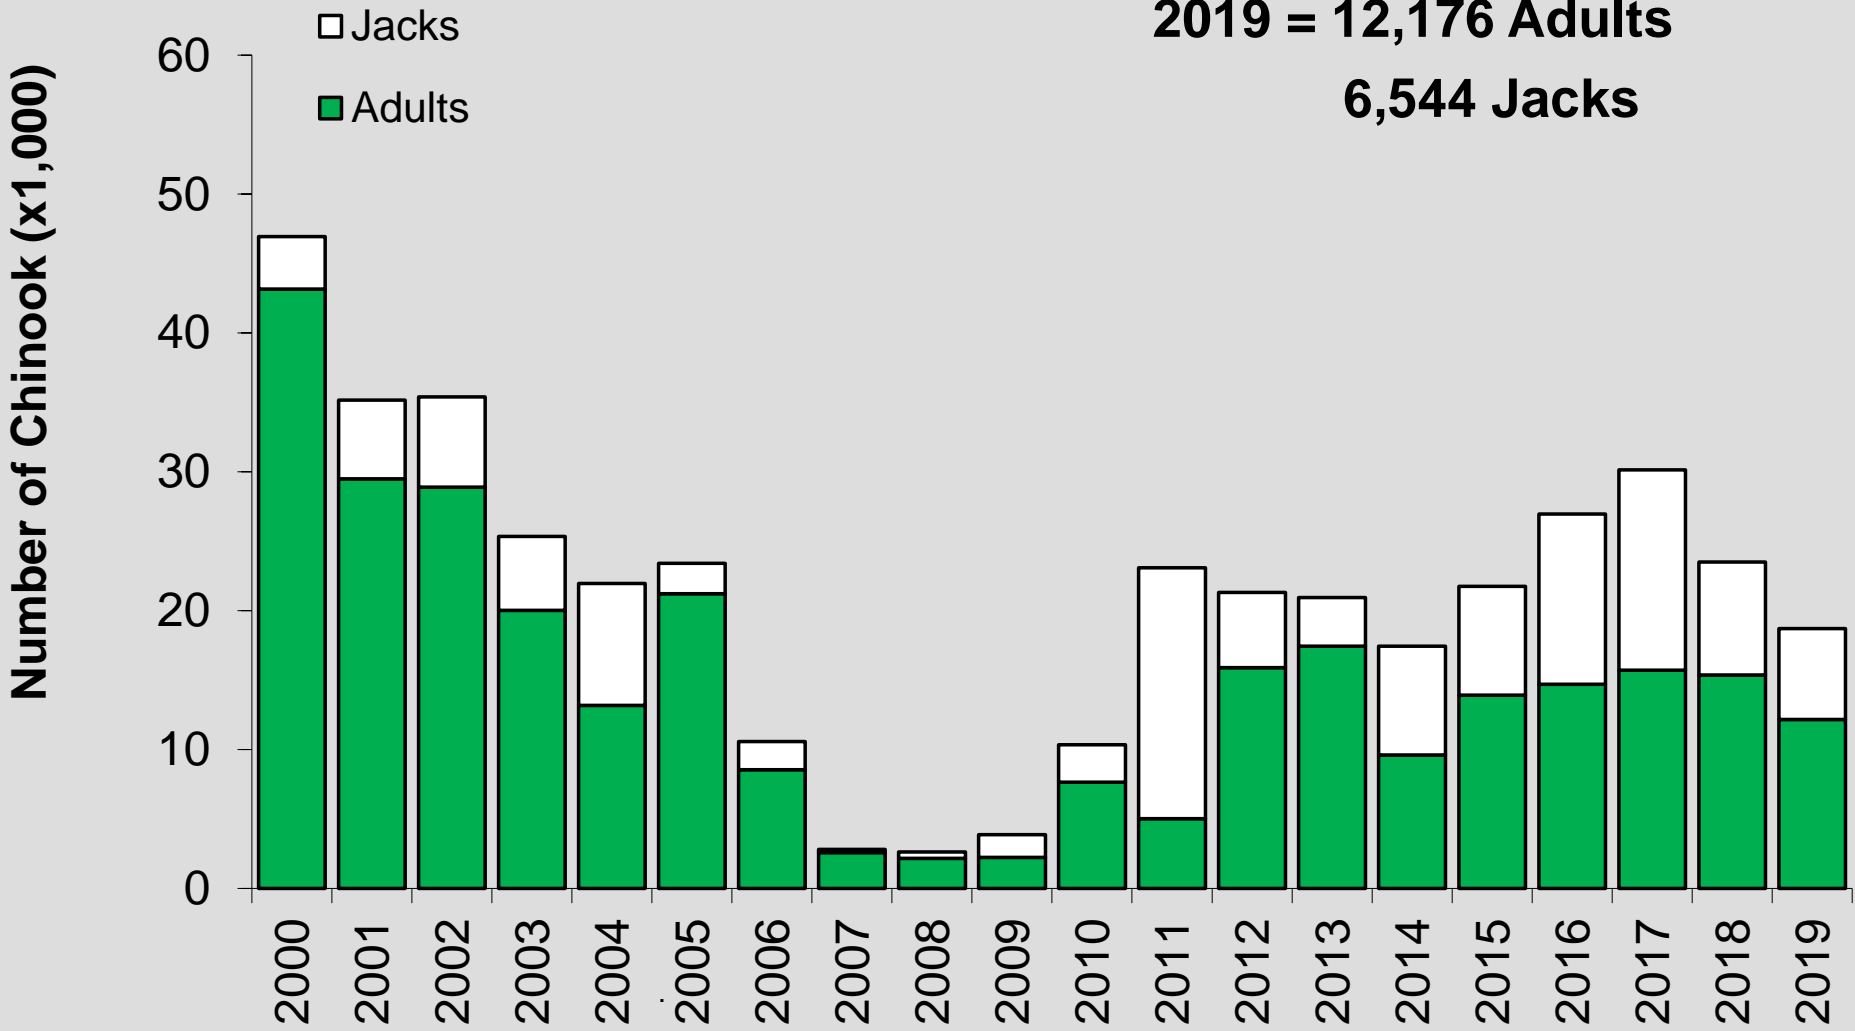

Department of Fish and Wildlife Ocean Salmon Project

2019 Central Valley Chinook Salmon Spawning Escapement

Presented by
Audrey Dean

The Central Valley

Sacramento River Fall Chinook Adult Spawning Escapement, 2000-2019

Sacramento River Fall Chinook

Hatchery & Natural Area Adult Spawning Escapement, 2000-2019

Sacramento River Fall Chinook Adult Spawning Escapement By Basin, 2000-2019

Sacramento River Fall Chinook Adult & Jack Spawning Escapement, 2000-2019

Sacramento River Fall Chinook Adult & Jack Spawning Escapement By Basin, 2000-2019

San Joaquin Basin Fall Chinook Adult & Jack Spawning Escapement, 2000-2019

San Joaquin River Fall Chinook Adult & Jack Spawning Escapement By Basin, 2010-2019