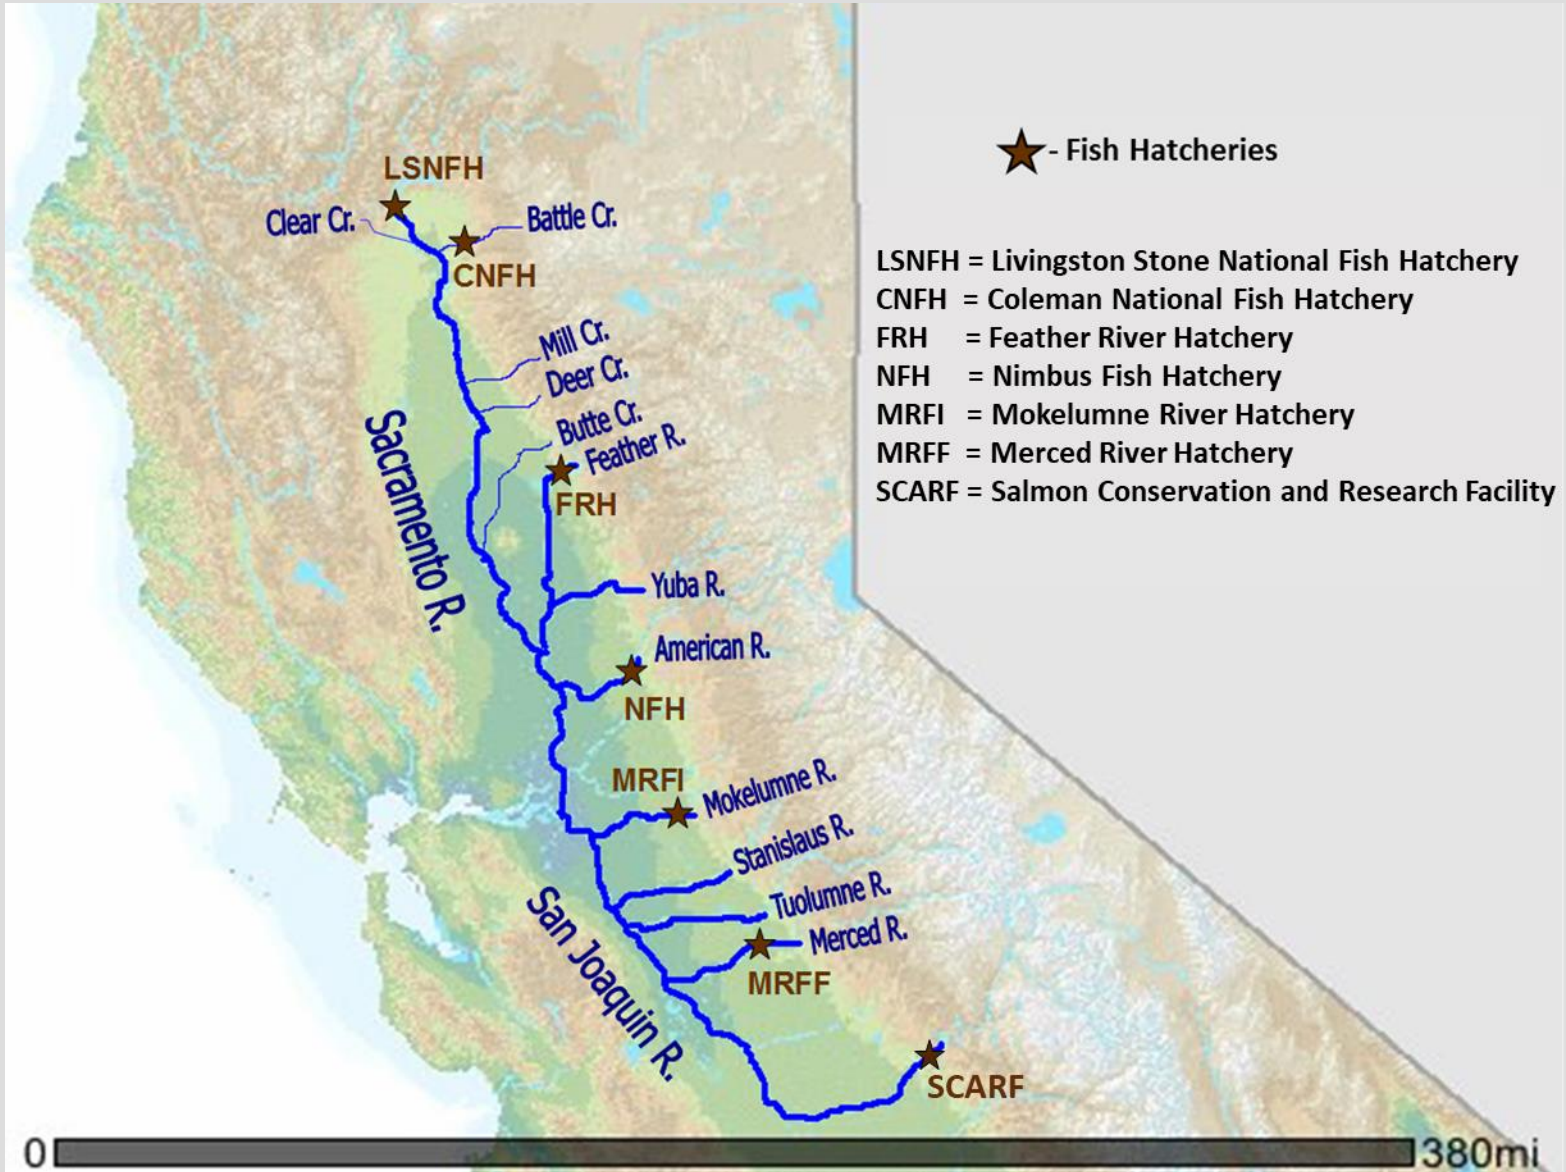

Department of Fish and Wildlife Ocean Salmon Project

2019 Central Valley Chinook Salmon Spawning Escapement

Presented by
Audrey Dean

The Central Valley

Sacramento River Fall Chinook Adult Spawning Escapement, 2000-2019

Sacramento River Fall Chinook

Hatchery & Natural Area Adult Spawning Escapement, 2000-2019

Sacramento River Fall Chinook Adult Spawning Escapement By Basin, 2000-2019

Sacramento River Fall Chinook Adult & Jack Spawning Escapement, 2000-2019

Sacramento River Fall Chinook Adult & Jack Spawning Escapement By Basin, 2000-2019

San Joaquin Basin Fall Chinook Adult & Jack Spawning Escapement, 2000-2019

San Joaquin River Fall Chinook Adult & Jack Spawning Escapement By Basin, 2010-2019