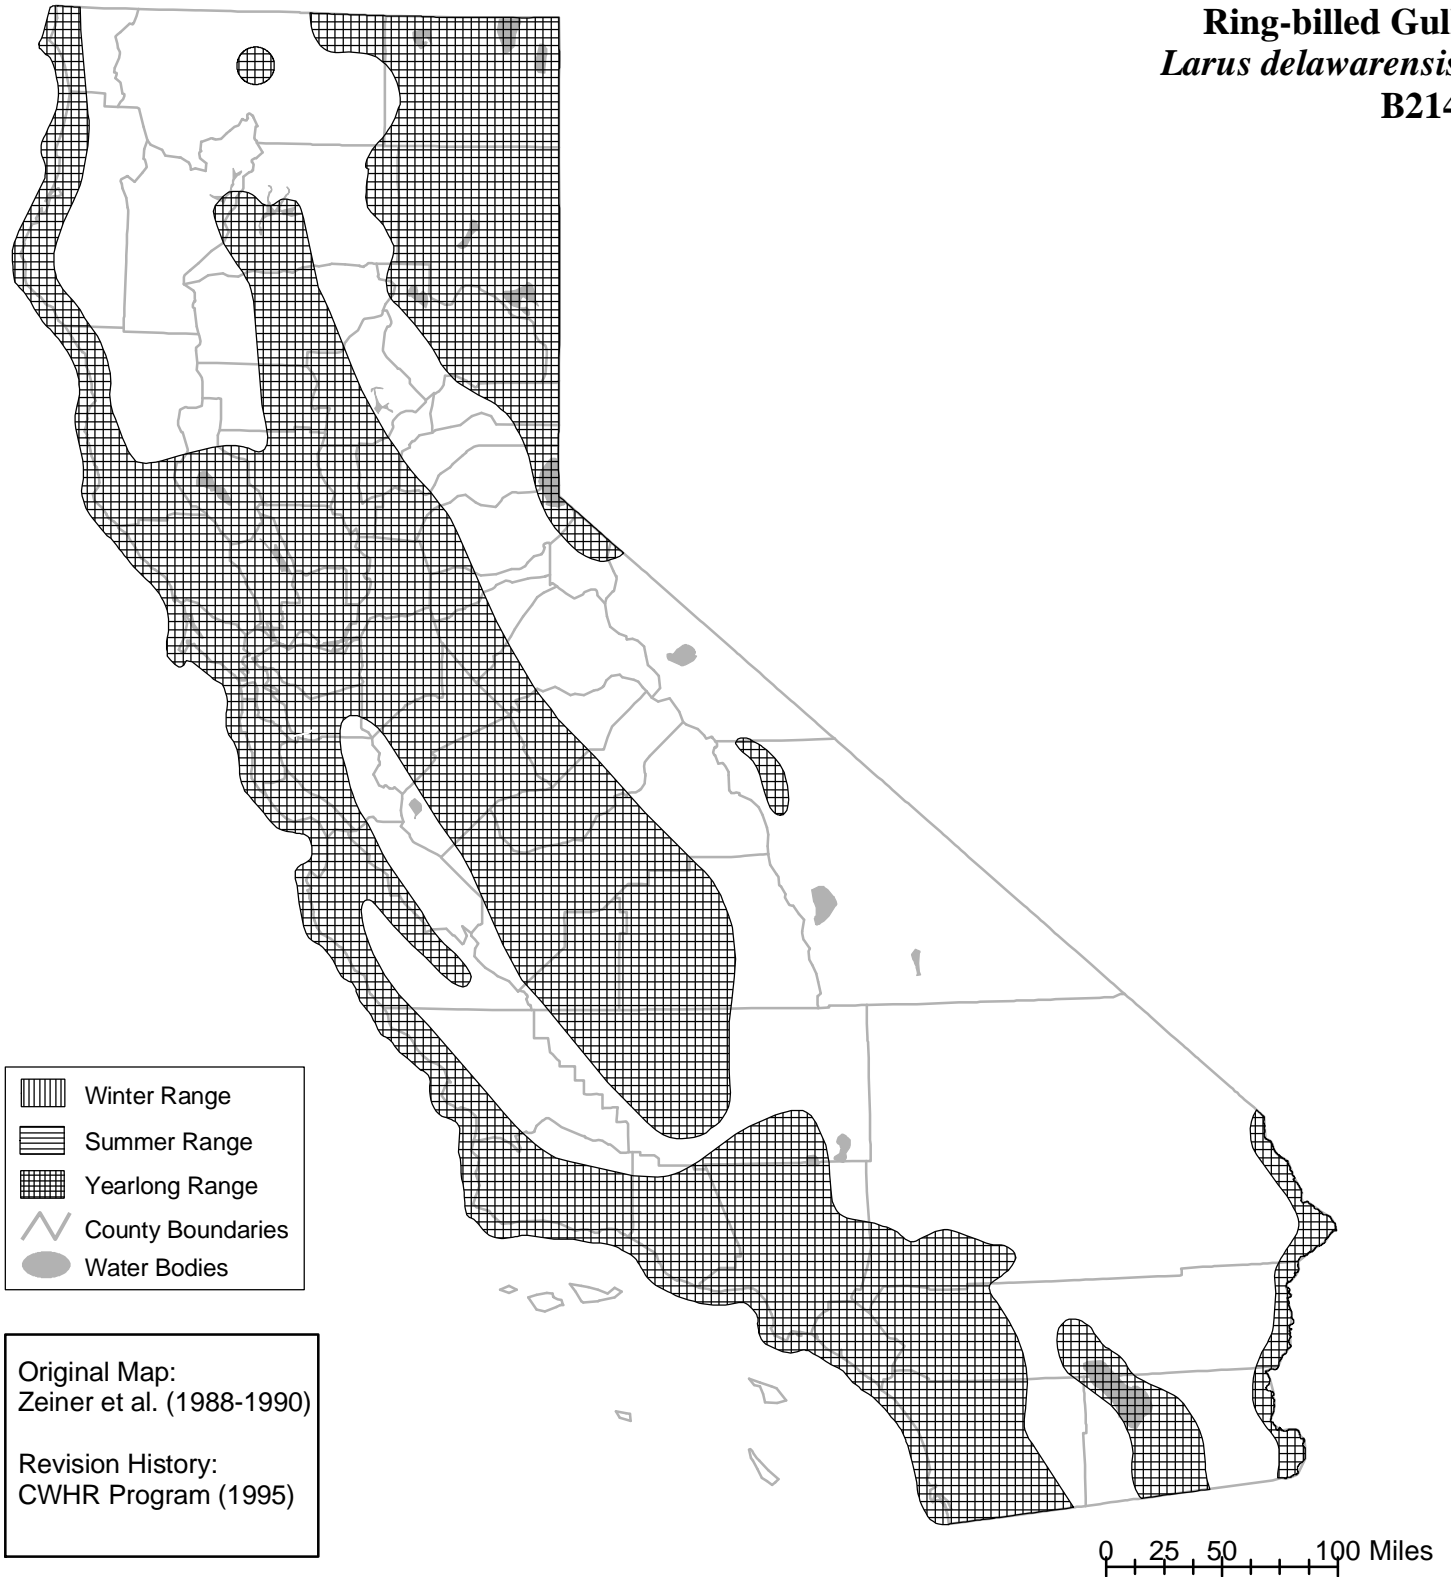

California Wildlife Habitat Relationships System

California Department of Fish and Wildlife

California Interagency Wildlife Task Group

Ring-billed Gull *Larus delawarensis* B214

Range maps are based on available occurrence data and professional knowledge. They represent current, but not historic or potential, range. Unless otherwise noted above, maps were originally published in Zeiner, D.C., W.F. Laudenslayer, Jr., K.E. Mayer, and M. White, eds. 1988-1990. California's Wildlife. Vol. I-III. California Depart. of Fish and Game, Sacramento, California. Updates are noted in maps that have been added or edited since original publication.