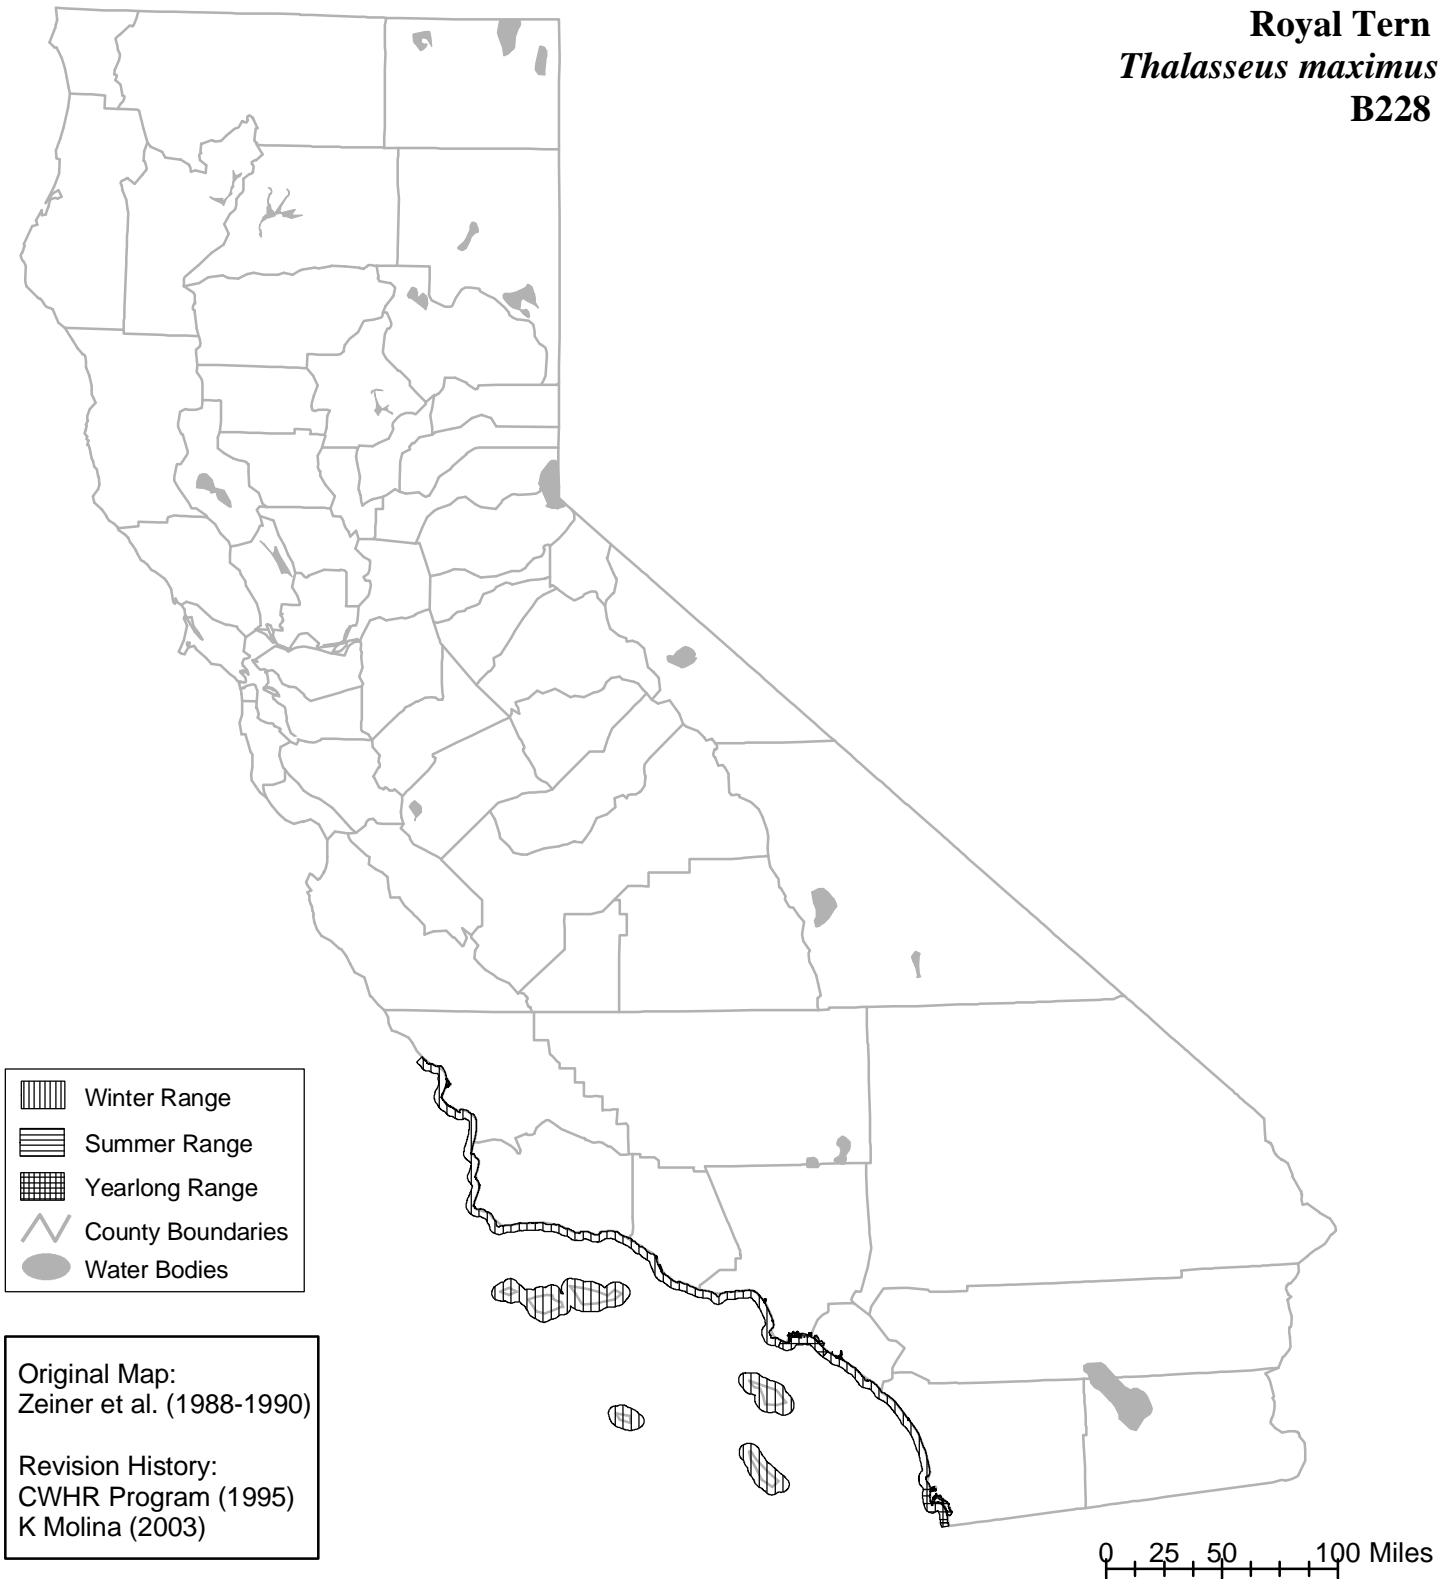

California Wildlife Habitat Relationships System

California Department of Fish and Wildlife

California Interagency Wildlife Task Group

Royal Tern
Thalasseus maximus
B228

Range maps are based on available occurrence data and professional knowledge. They represent current, but not historic or potential, range. Unless otherwise noted above, maps were originally published in Zeiner, D.C., W.F. Laudenslayer, Jr., K.E. Mayer, and M. White, eds. 1988-1990. California's Wildlife. Vol. I-III. California Depart. of Fish and Game, Sacramento, California. Updates are noted in maps that have been added or edited since original publication.