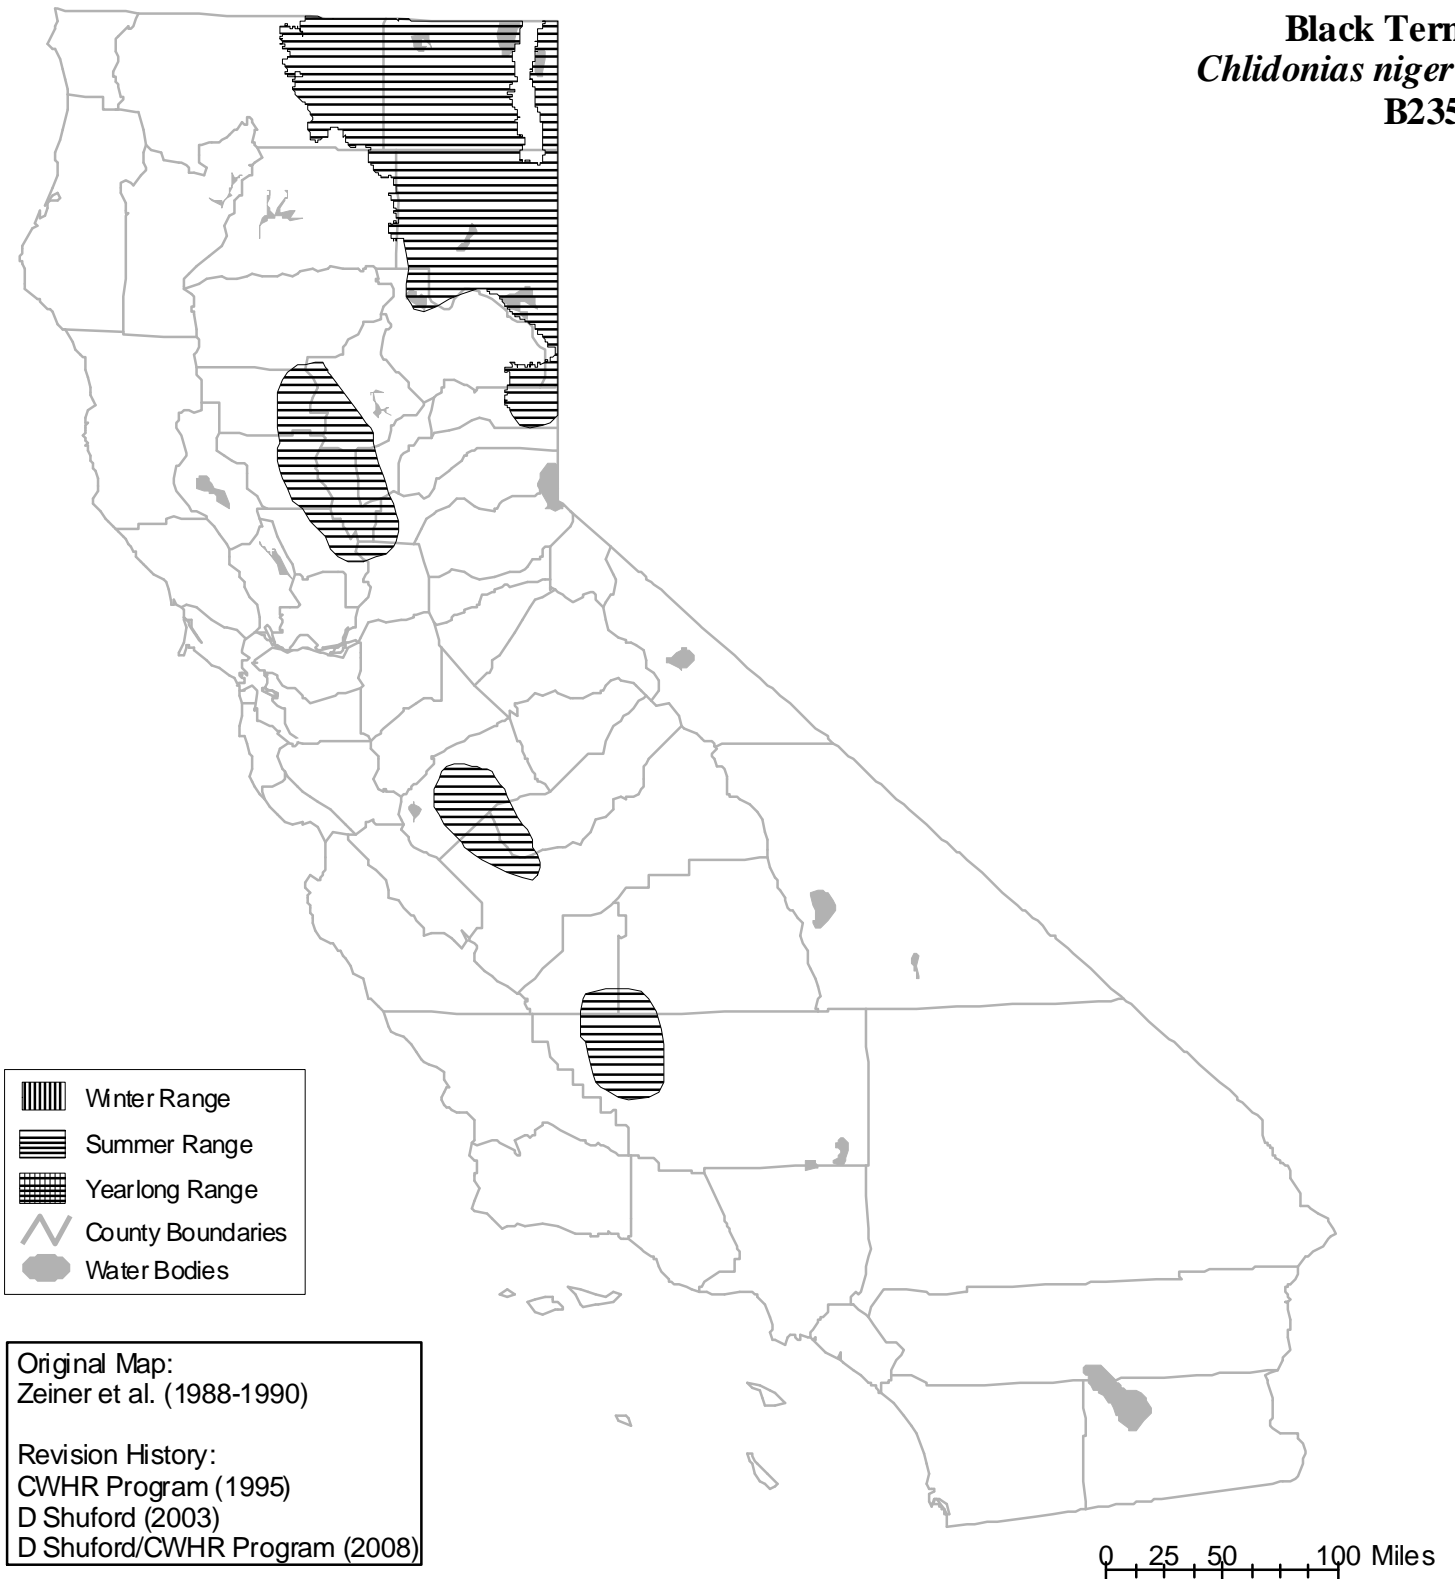

# California Wildlife Habitat Relationships System

California Department of Fish and Wildlife

California Interagency Wildlife Task Group

**Black Tern**  
*Chlidonias niger*  
**B235**

Range maps are based on available occurrence data and professional knowledge. They represent current, but not historic or potential, range. Unless otherwise noted above, maps were originally published in Zeiner, D.C., W.F. Laudenslayer, Jr., K.E. Mayer, and M. White, eds. 1988-1990. California's Wildlife. Vol. I-III. California Depart. of Fish and Game, Sacramento, California. Updates are noted in maps that have been added or edited since original publication.