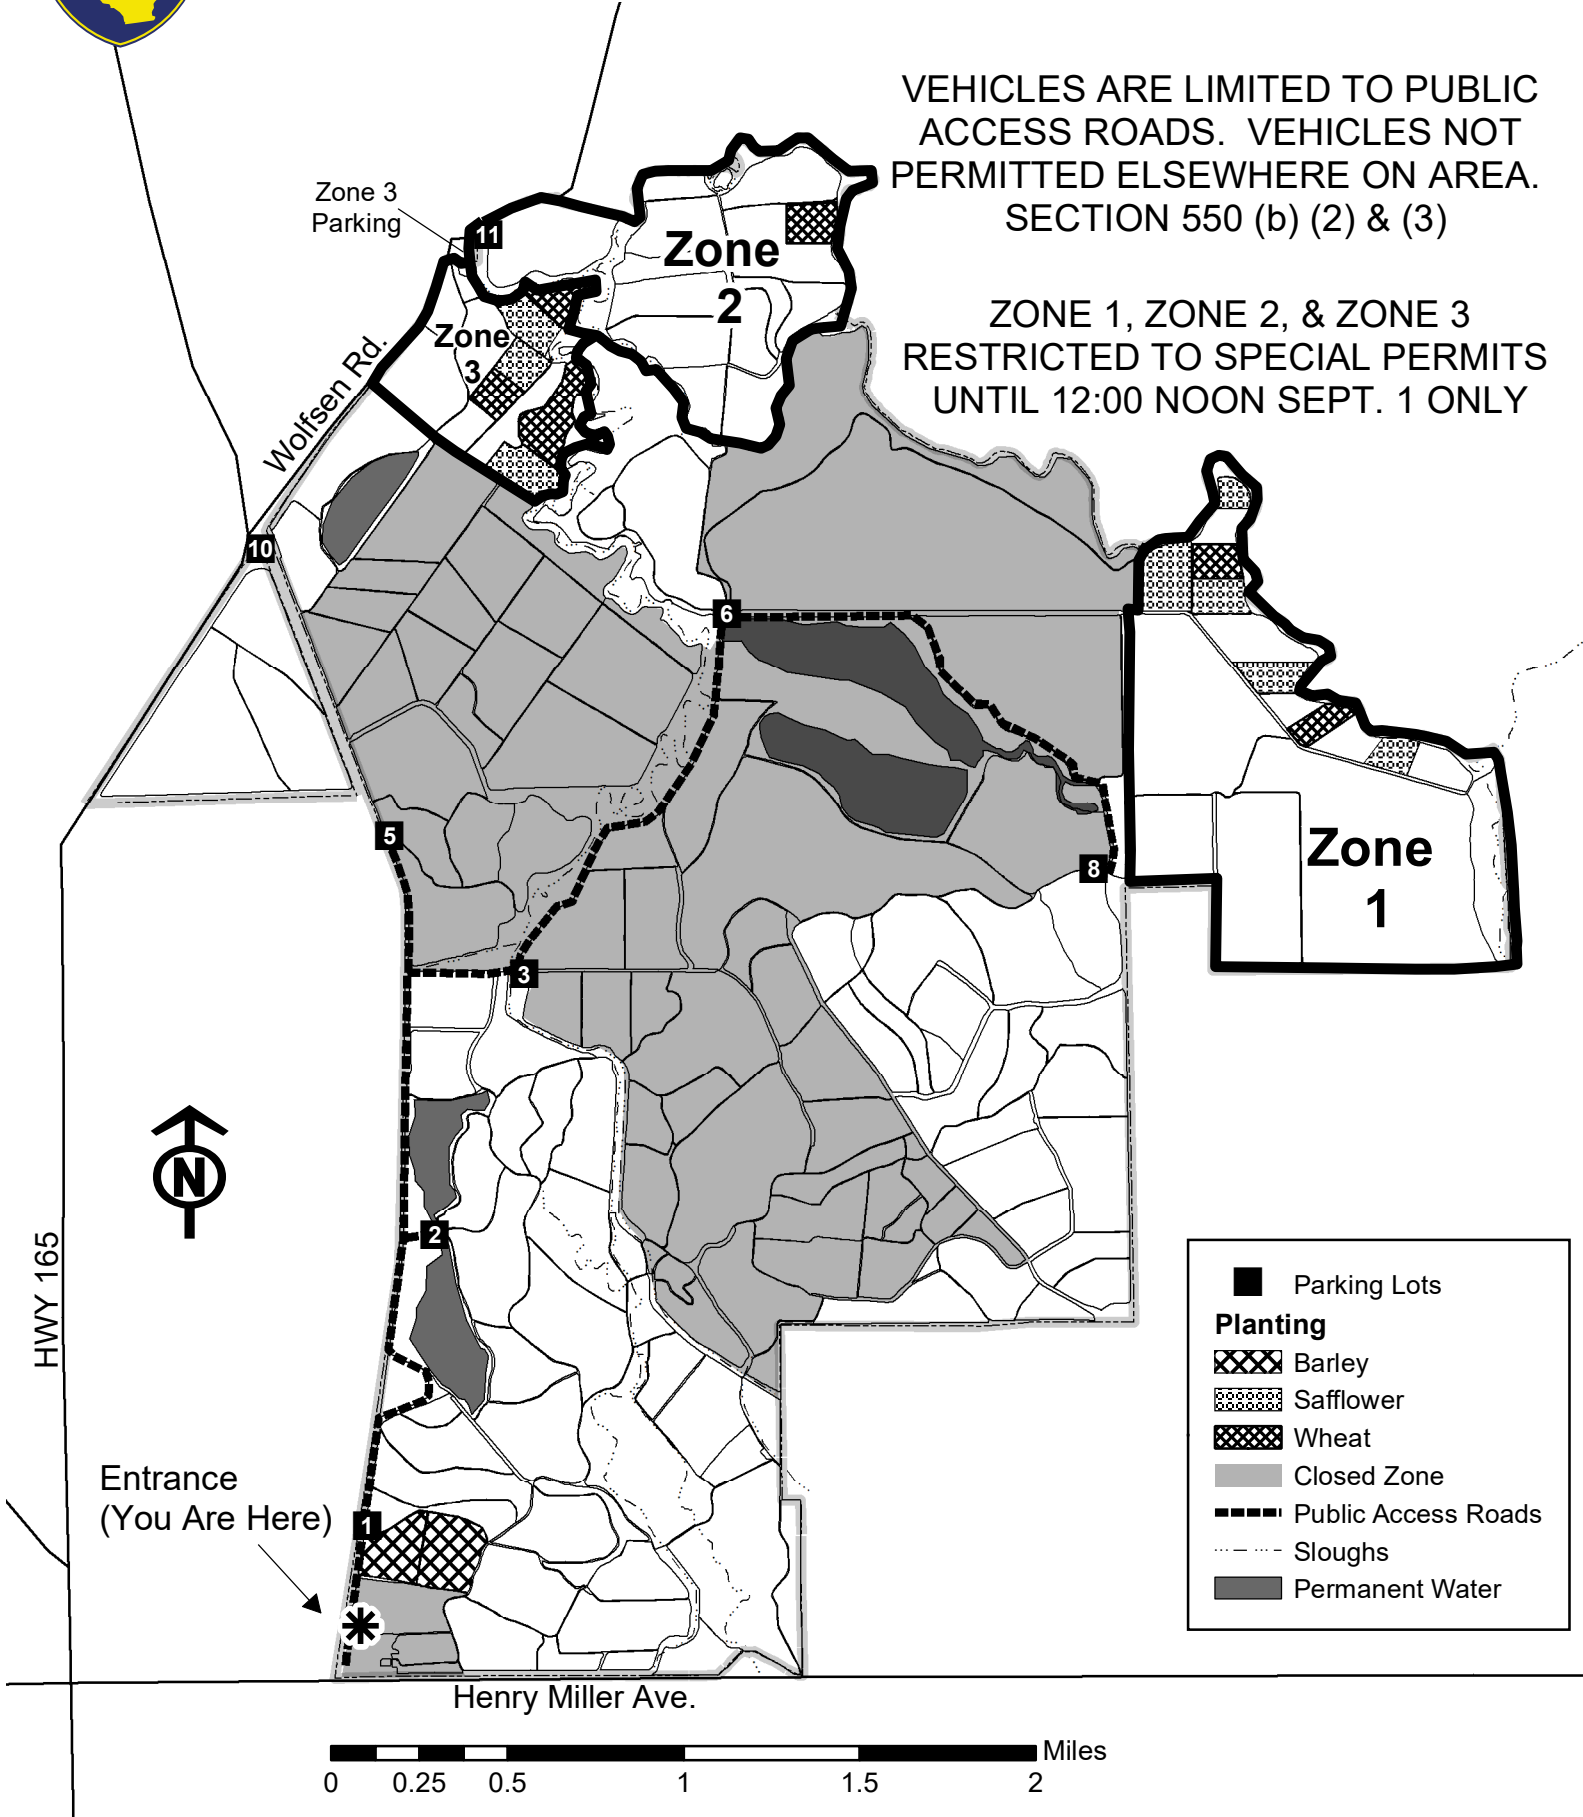

Los Banos Wildlife Area 2023 Dove Hunt Map

VEHICLES ARE LIMITED TO PUBLIC ACCESS ROADS. VEHICLES NOT PERMITTED ELSEWHERE ON AREA. SECTION 550 (b) (2) & (3)

ZONE 1, ZONE 2, & ZONE 3 RESTRICTED TO SPECIAL PERMITS UNTIL 12:00 NOON SEPT. 1 ONLY

	Parking Lots
Planting	
	Barley
	Safflower
	Wheat
	Closed Zone
	Public Access Roads
	Sloughs
	Permanent Water