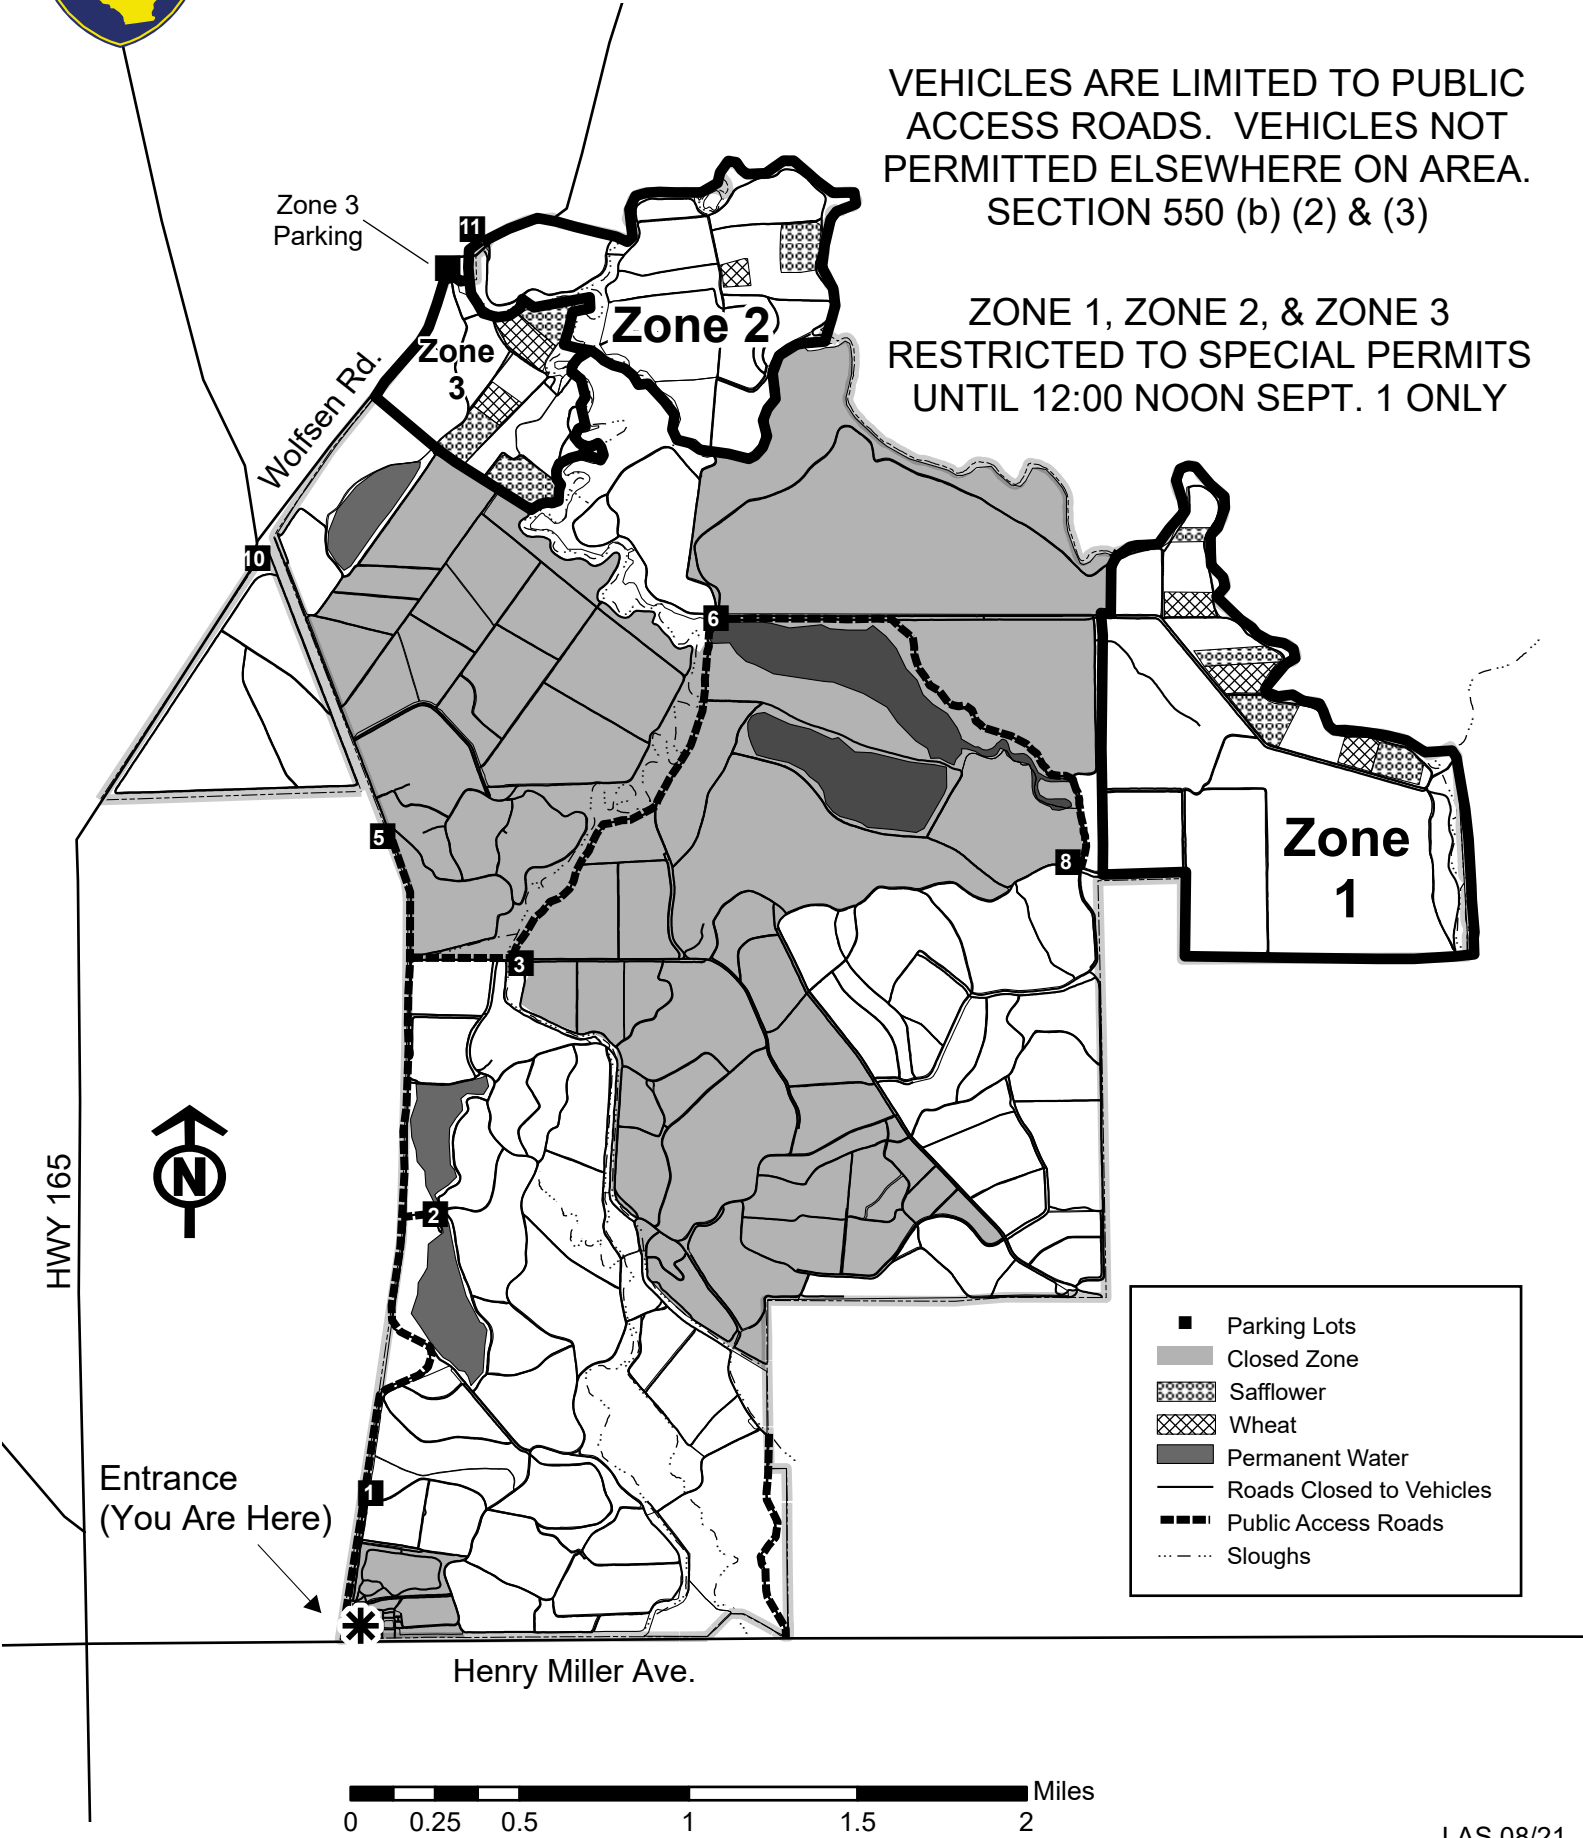

Los Banos Wildlife Area 2021 Dove Hunt Map

VEHICLES ARE LIMITED TO PUBLIC ACCESS ROADS. VEHICLES NOT PERMITTED ELSEWHERE ON AREA.
SECTION 550 (b) (2) & (3)

ZONE 1, ZONE 2, & ZONE 3
RESTRICTED TO SPECIAL PERMITS
UNTIL 12:00 NOON SEPT. 1 ONLY

- Parking Lots
- Closed Zone
- ▨ Safflower
- ▩ Wheat
- Permanent Water
- Roads Closed to Vehicles
- Public Access Roads
- ⋯ Sloughs