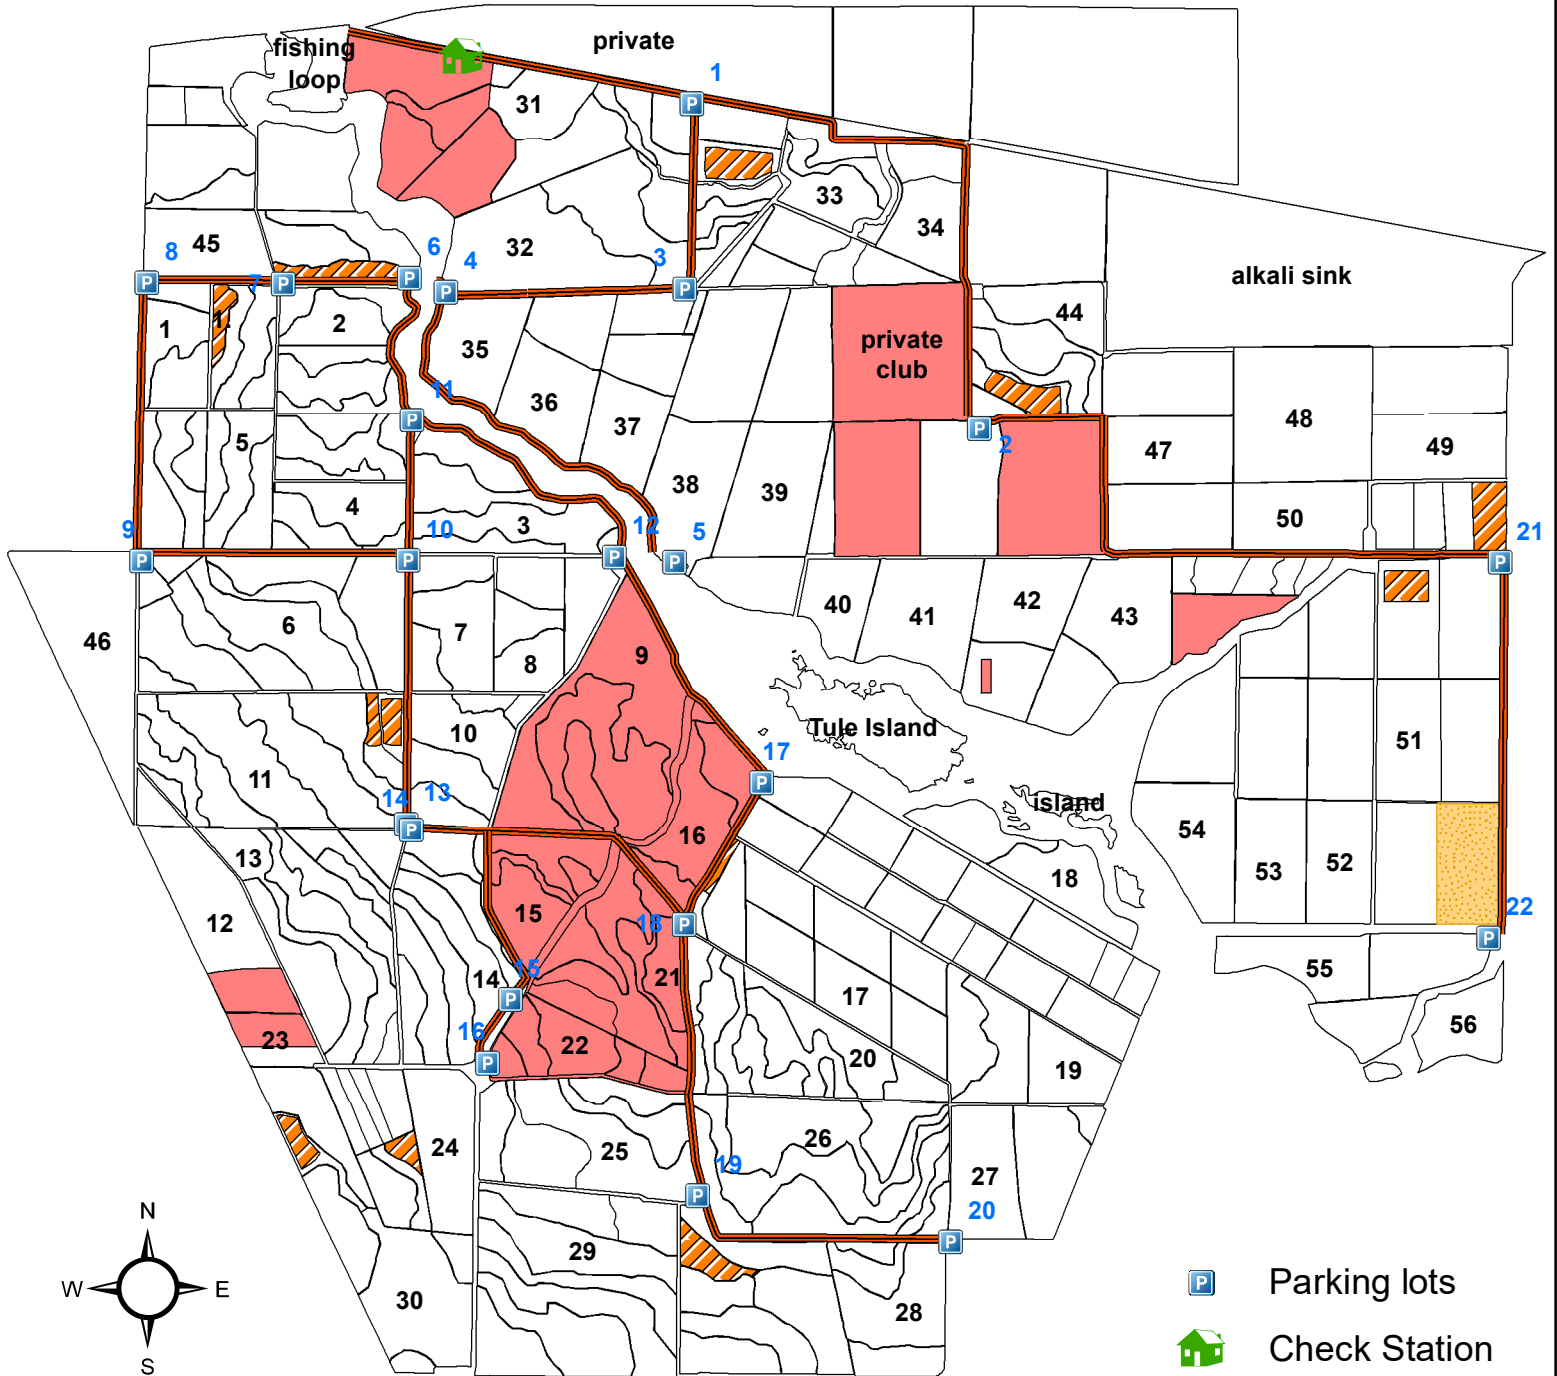

Mendota Wildlife Area Dove Map 2021

Park in parking lots
Drive on access roads only
Beware of rattlesnakes

- Parking lots
- Check Station
- Access Roads
- Wheat
- Safflower
- Closed Zone