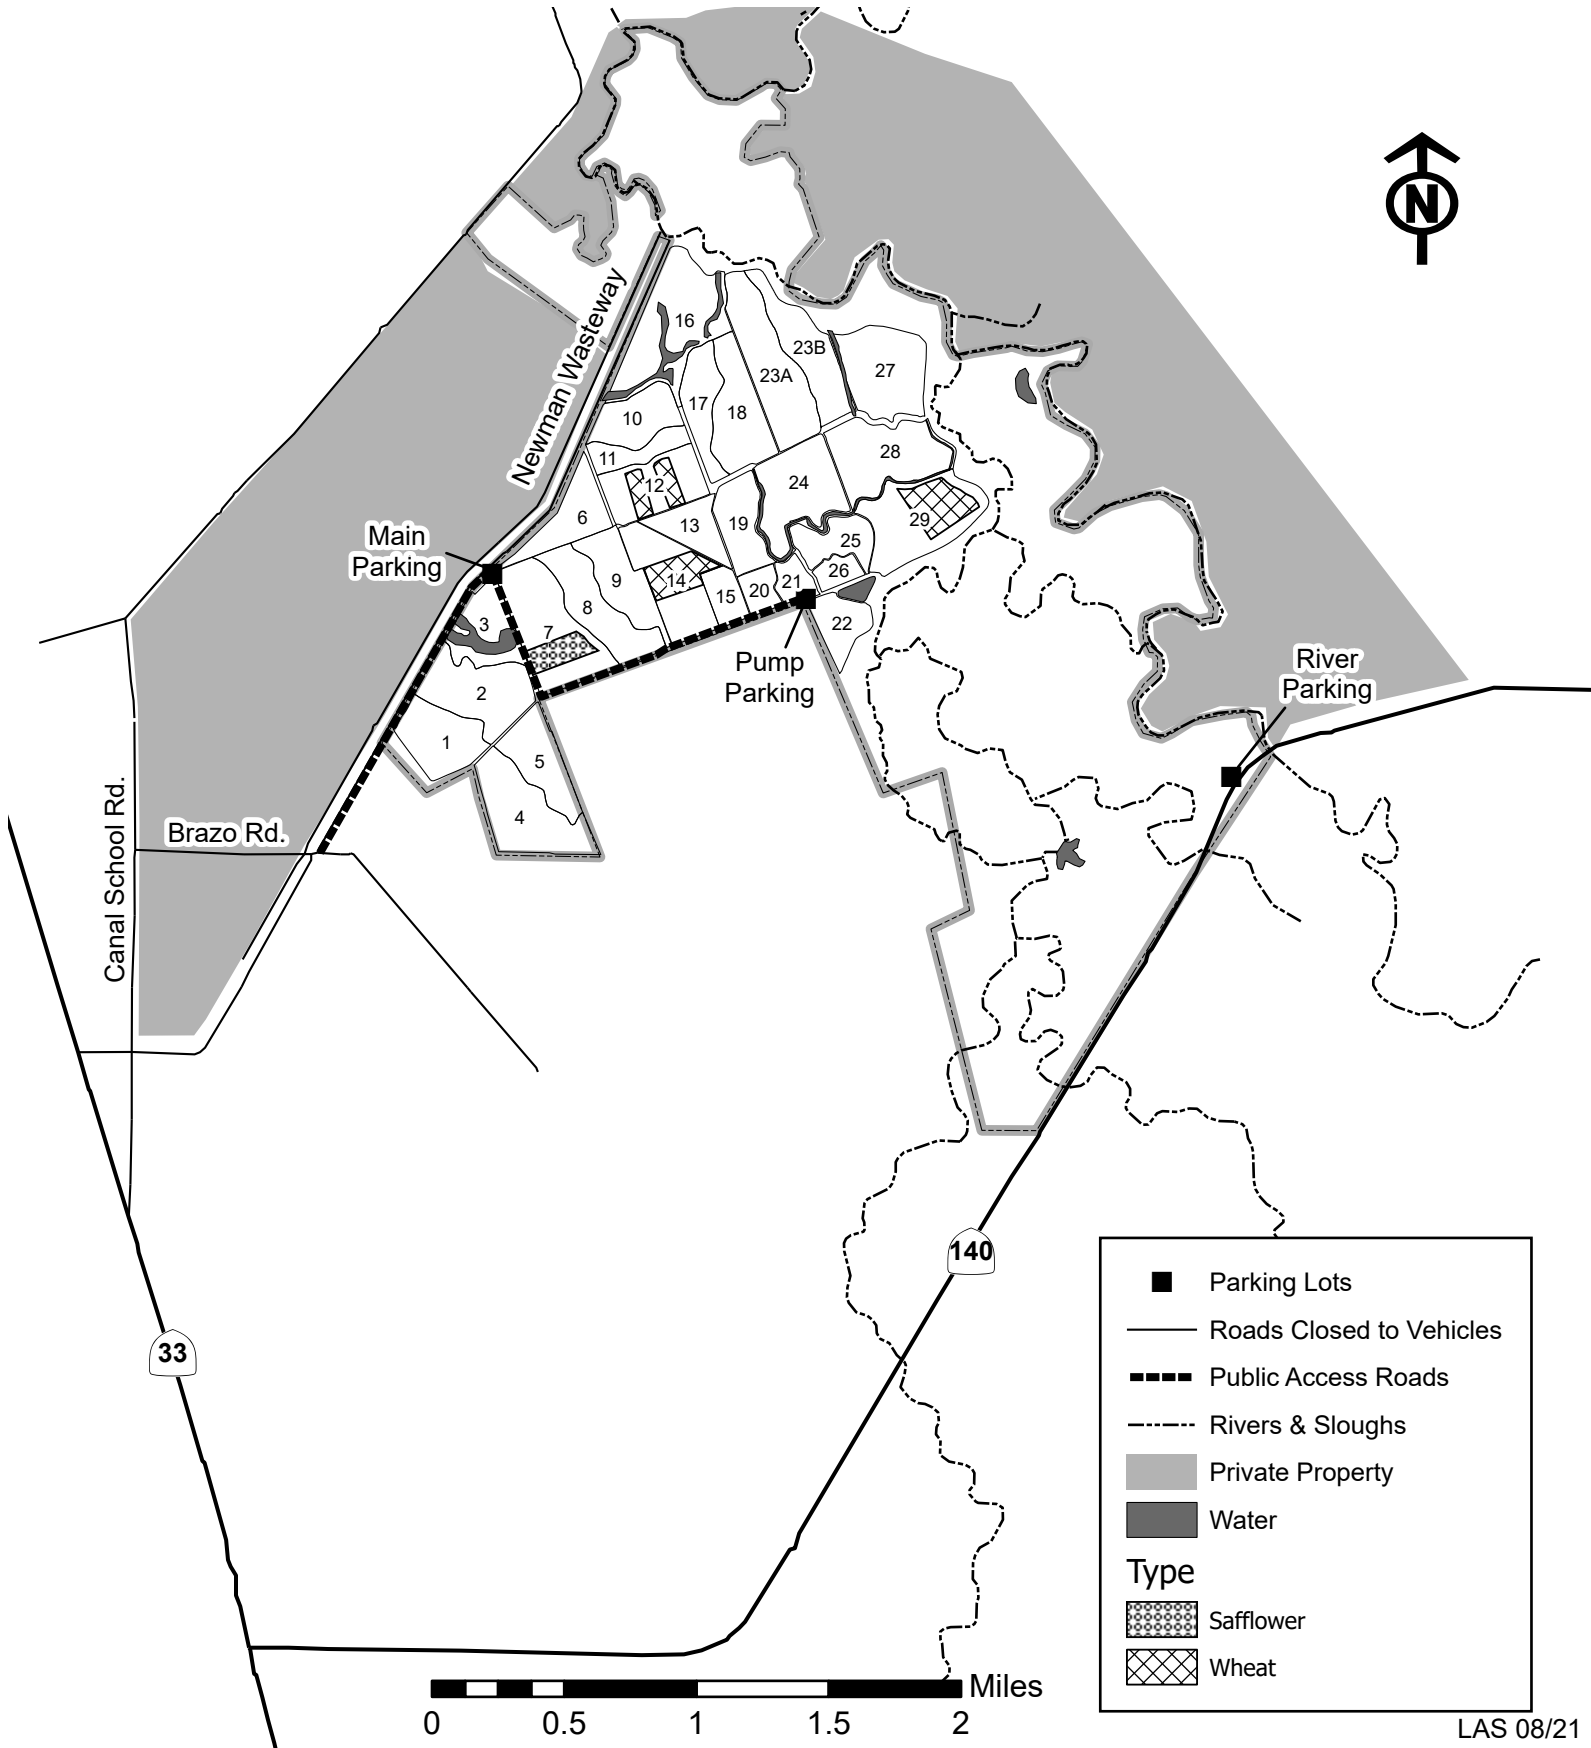

China Island Unit North Grasslands Wildlife Area 2021 Dove Hunt Map

■	Parking Lots
—	Roads Closed to Vehicles
- - - -	Public Access Roads
- - - -	Rivers & Sloughs
■	Private Property
■	Water
Type	
▨	Safflower
▩	Wheat