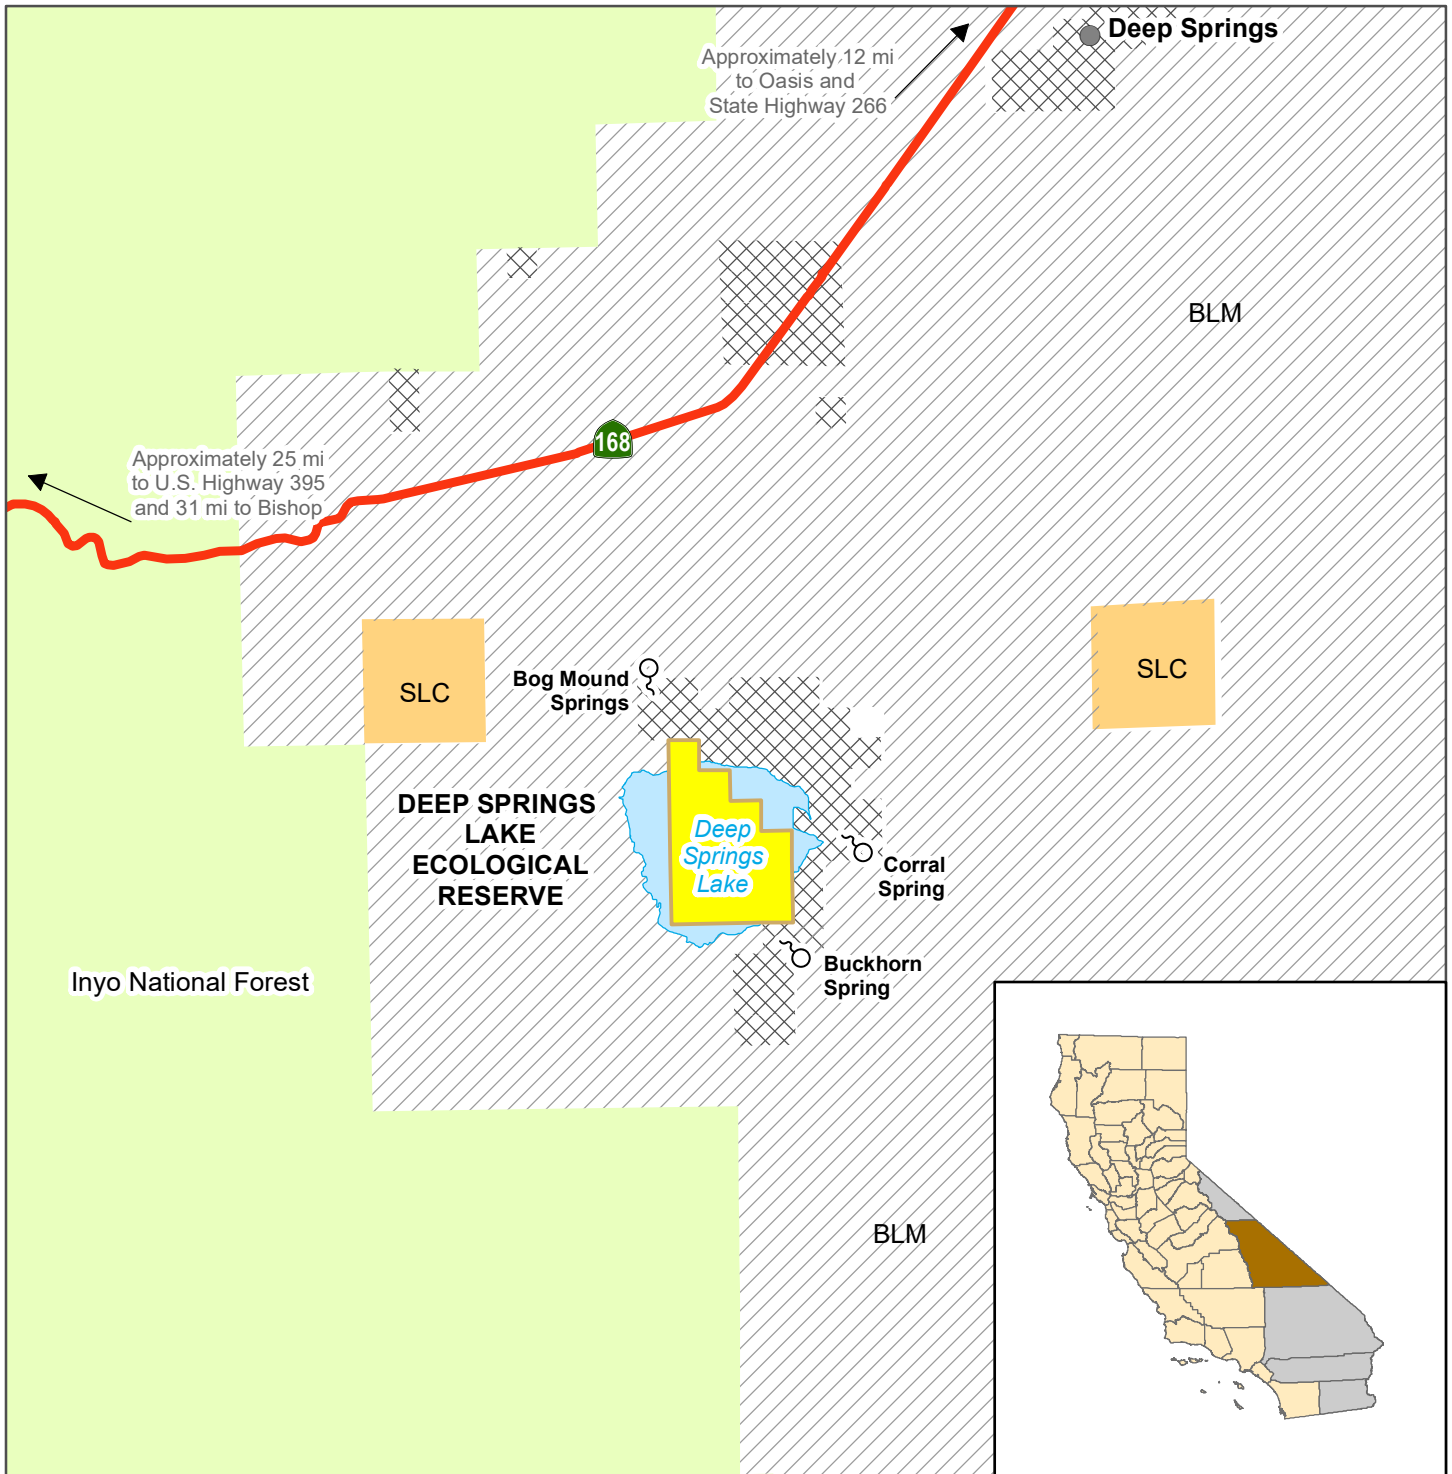

# California Department of Fish and Wildlife Inland Deserts Region DEEP SPRINGS LAKE ECOLOGICAL RESERVE Inyo County

Ecological Reserve	State Lands Commission	Spring	 0 1 Miles
National Forest	Private (No Trespassing)		
Bureau of Land Management	State Highway		

Disclaimer: Boundaries are approximate.  
Maps are intended for general purposes only.