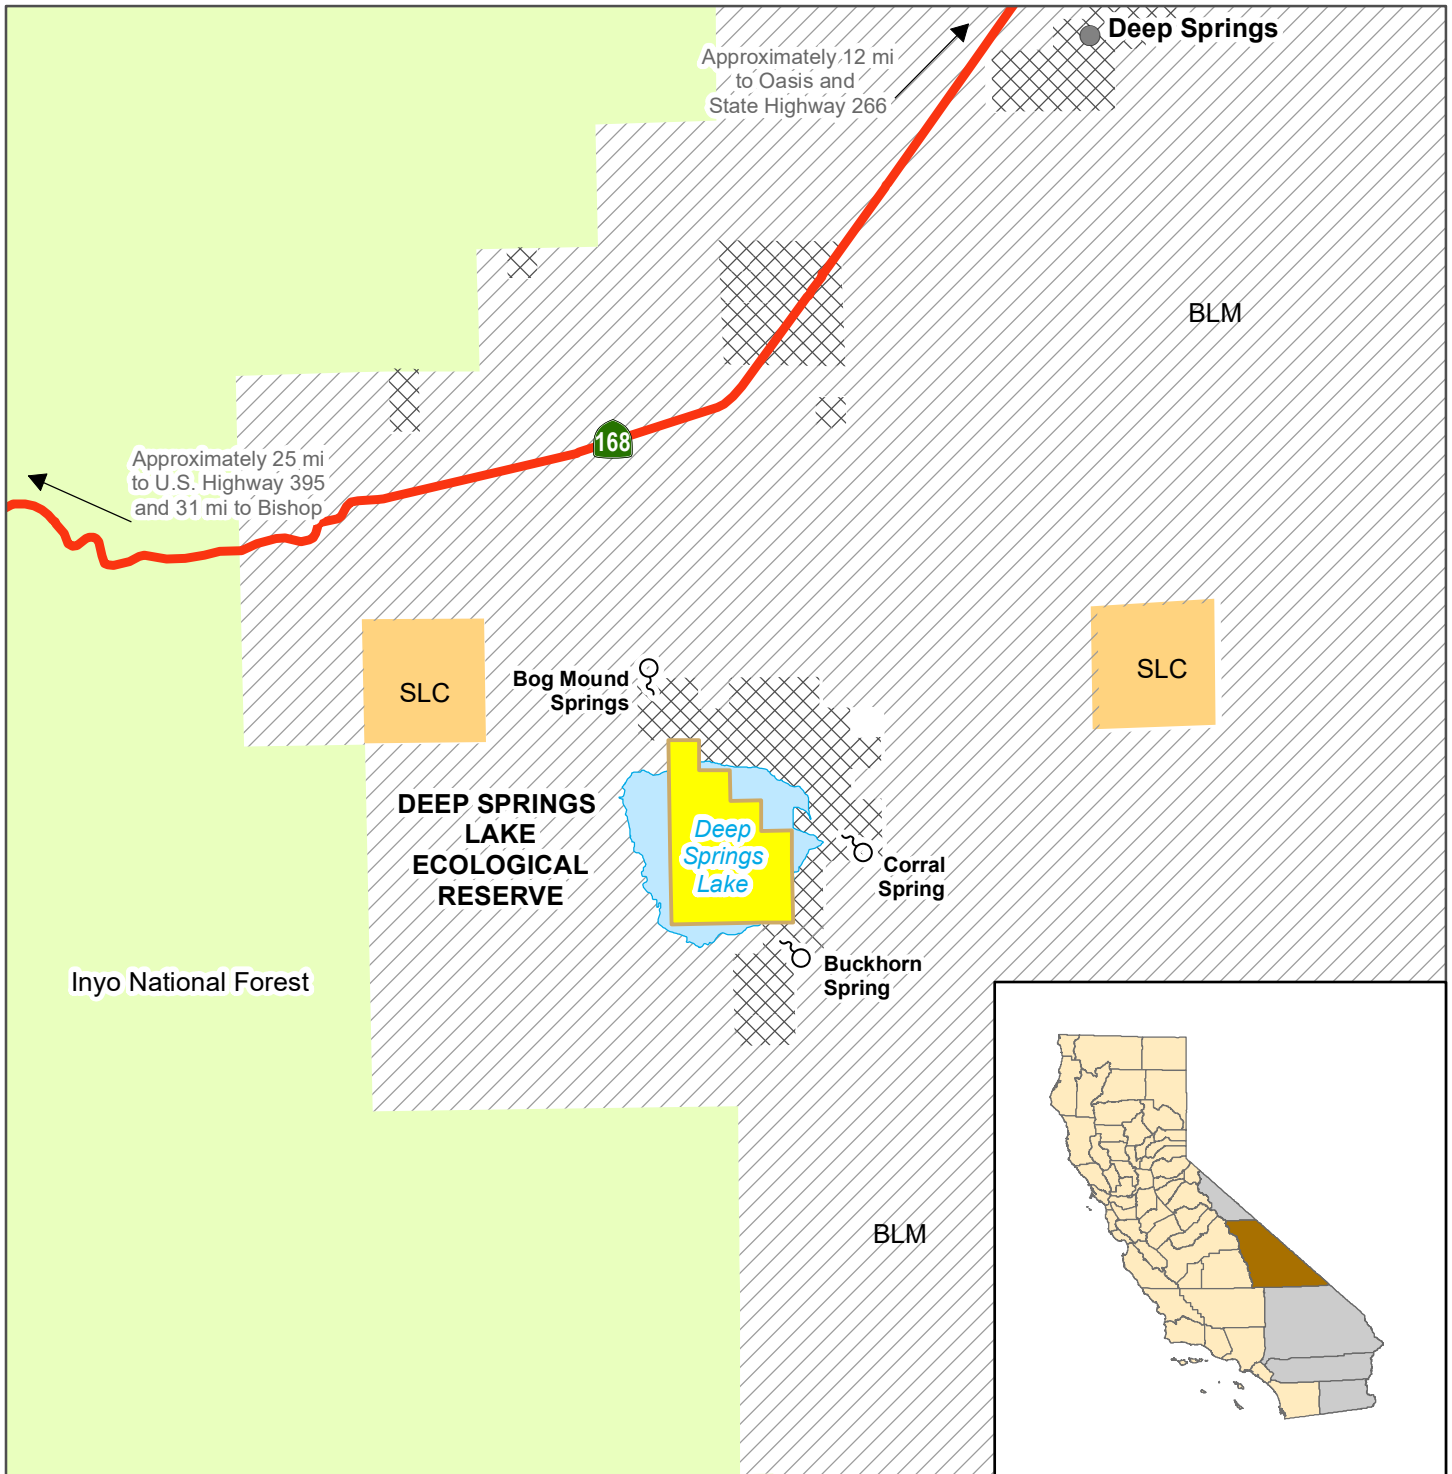

# California Department of Fish and Wildlife Inland Deserts Region DEEP SPRINGS LAKE ECOLOGICAL RESERVE Inyo County

Ecological Reserve	State Lands Commission	Spring
National Forest	Private (No Trespassing)	
Bureau of Land Management	State Highway	

Disclaimer: Boundaries are approximate.  
Maps are intended for general purposes only.