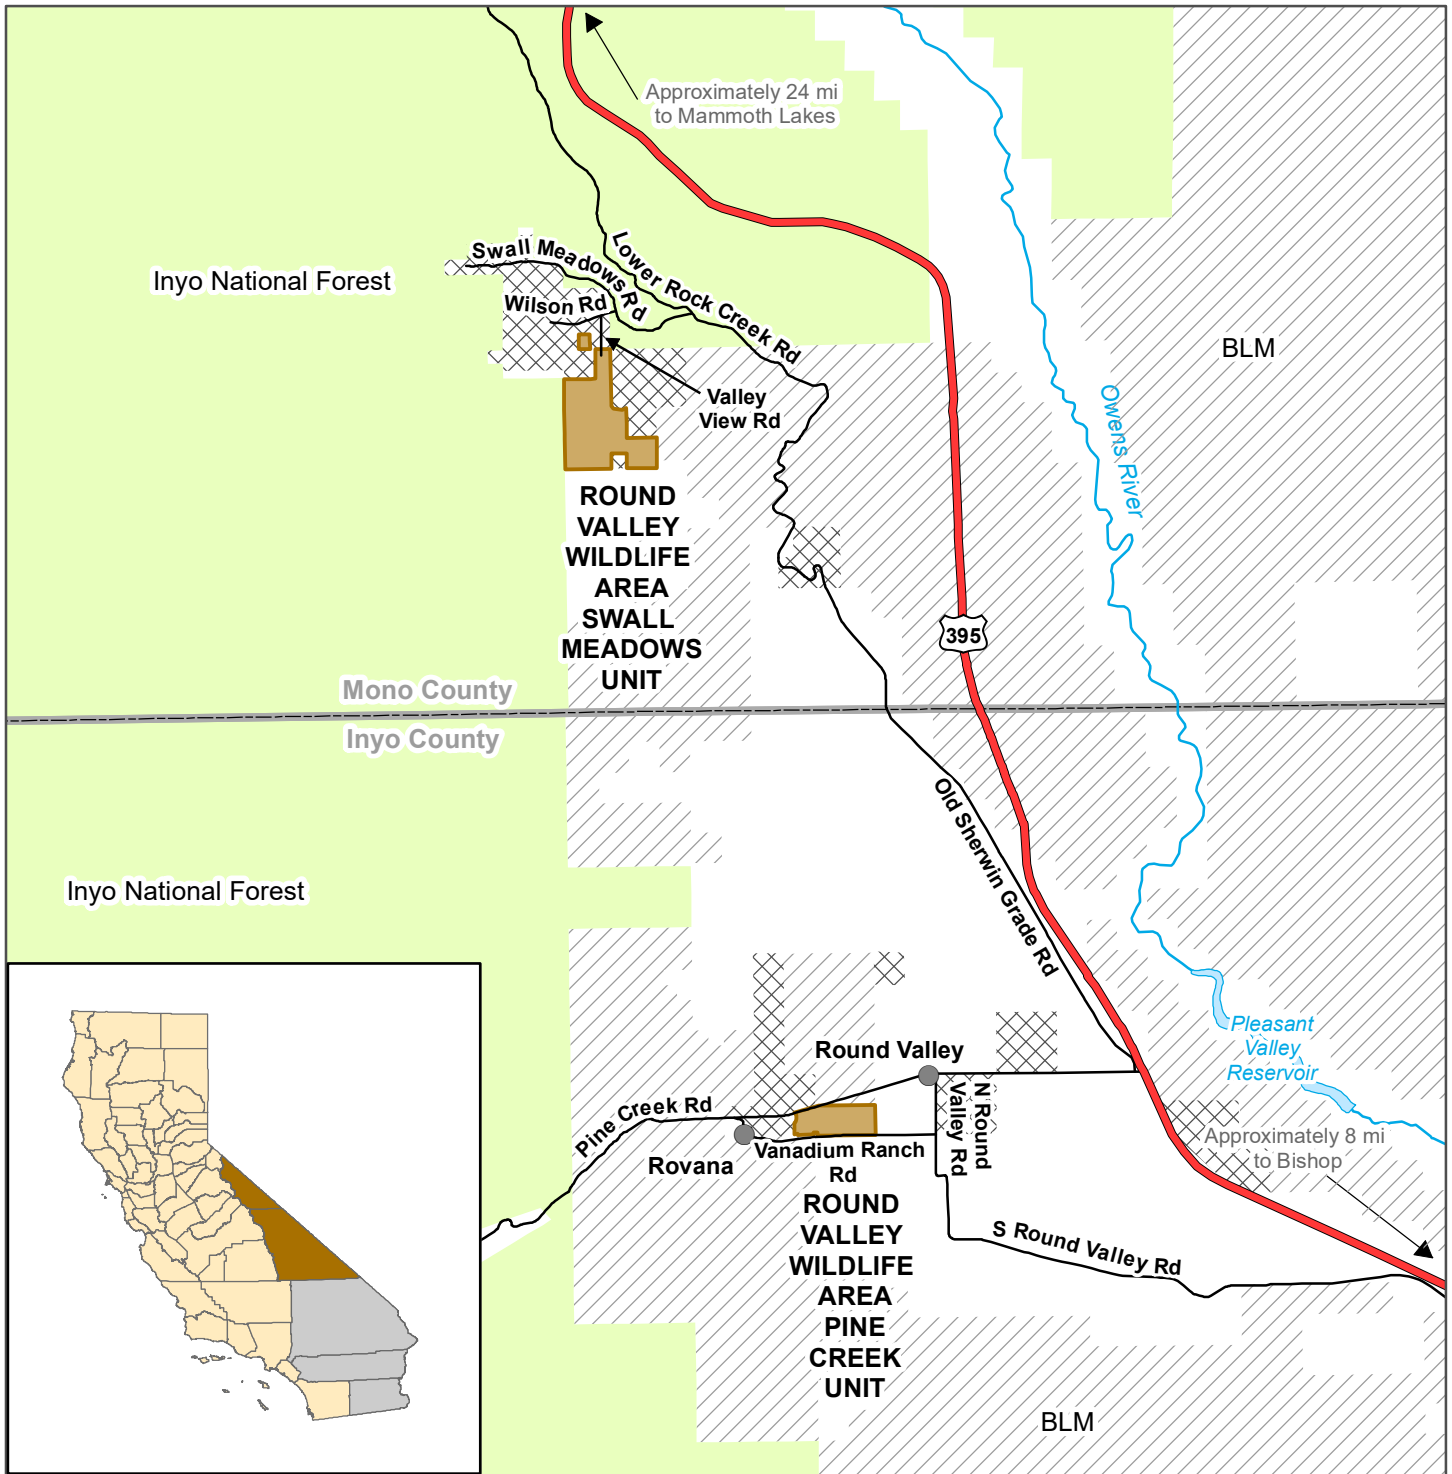

California Department of Fish and Wildlife Inland Deserts Region ROUND VALLEY WILDLIFE AREA Mono and Inyo Counties

Disclaimer: Boundaries are approximate.
Maps are intended for general purposes only.