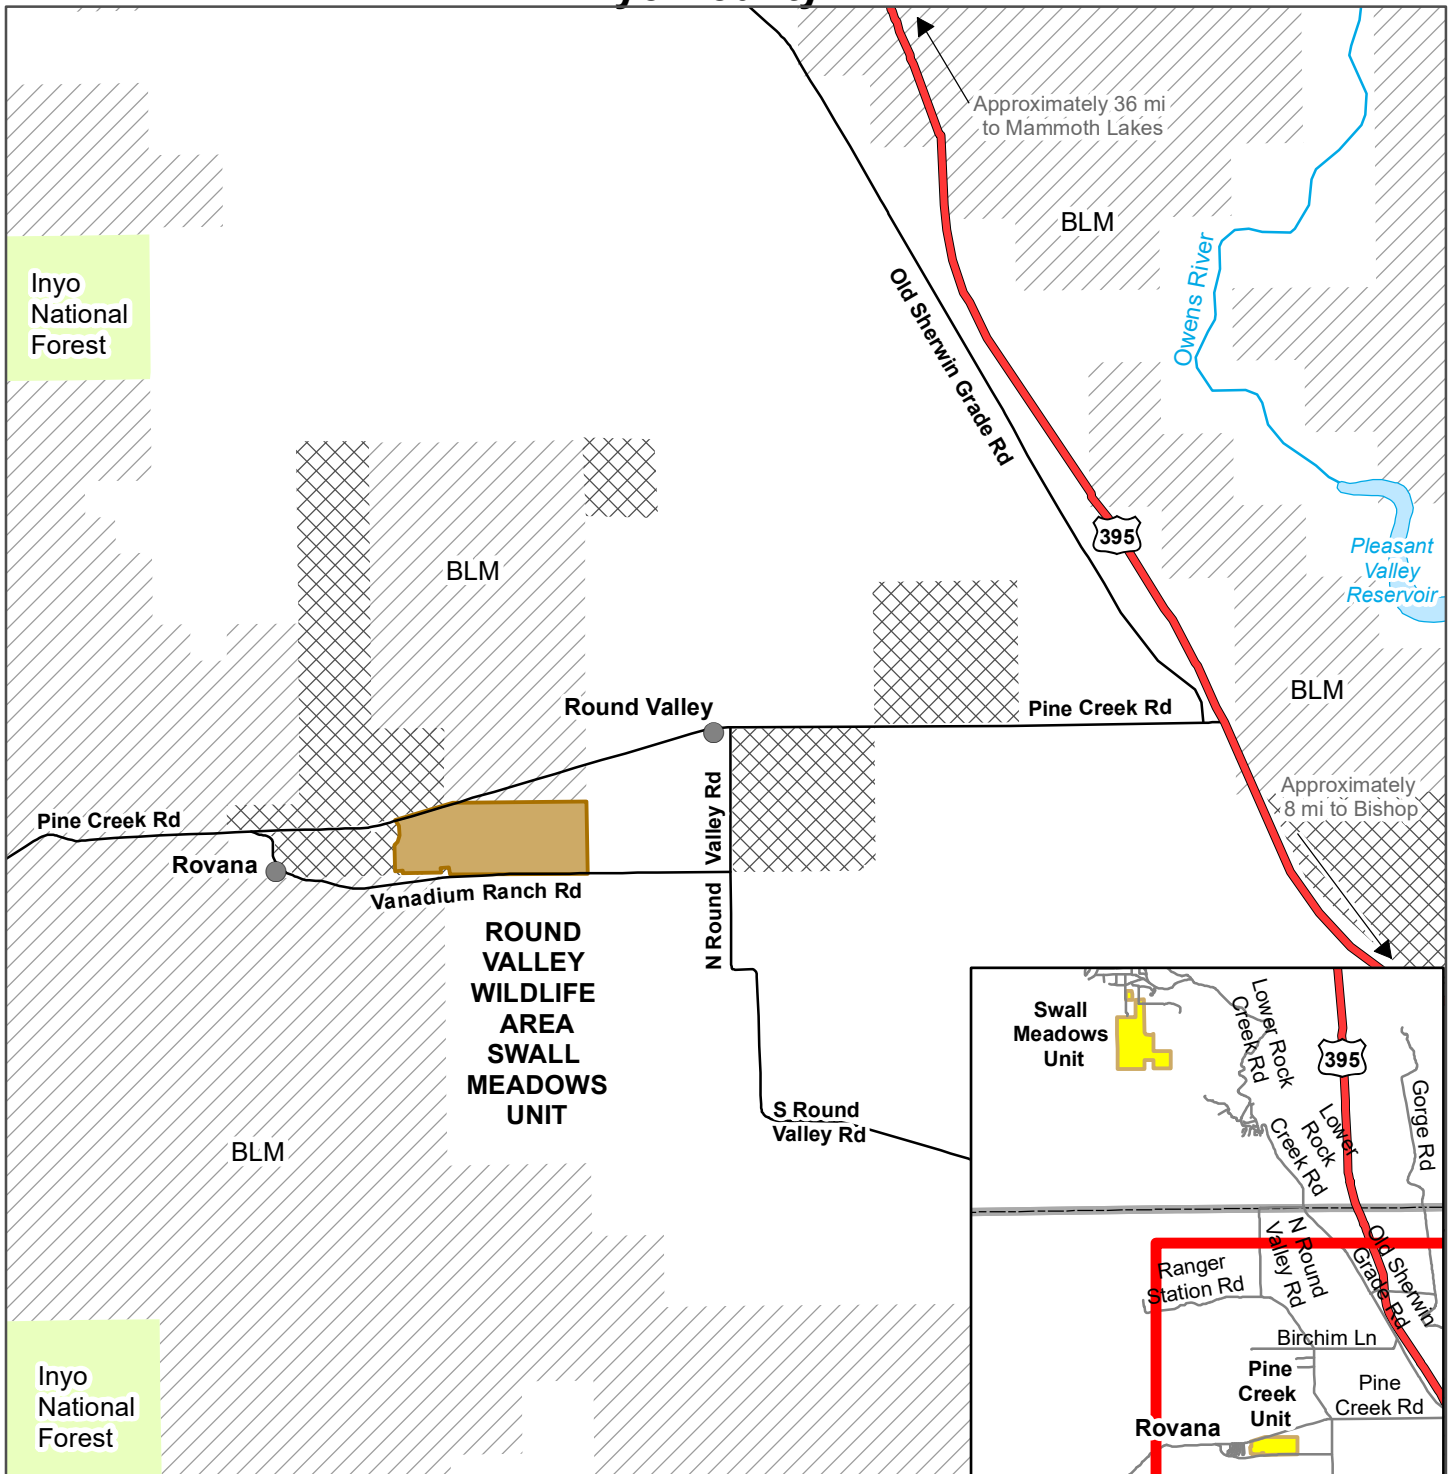

California Department of Fish and Wildlife

Inland Deserts Region

PINE CREEK UNIT

ROUND VALLEY WILDLIFE AREA

Inyo County

Approximately 36 mi to Mammoth Lakes

Approximately 8 mi to Bishop

- Wildlife Area
- National Forest
- Private (No Trespassing)
- U.S. Highway
- Local Road
- Bureau of Land Management

Disclaimer: Boundaries are approximate.
Maps are intended for general purposes only.

August 2020 - WLB