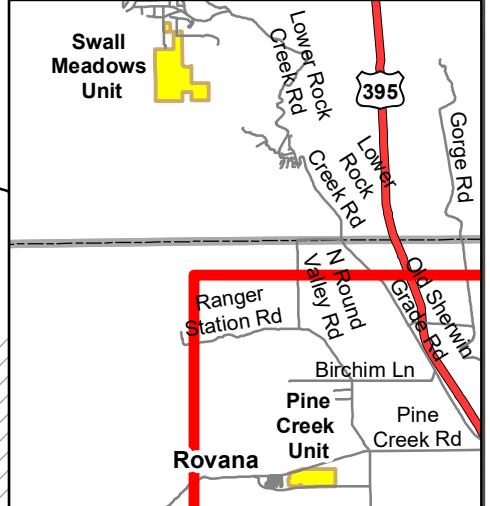

California Department of Fish and Wildlife

Inland Deserts Region

PINE CREEK UNIT

ROUND VALLEY WILDLIFE AREA

Inyo County

Approximately 36 mi to Mammoth Lakes

Approximately 8 mi to Bishop

- Wildlife Area
- National Forest
- Private (No Trespassing)
- U.S. Highway
- Local Road
- Bureau of Land Management

Disclaimer: Boundaries are approximate.
Maps are intended for general purposes only.

August 2020 - WLB