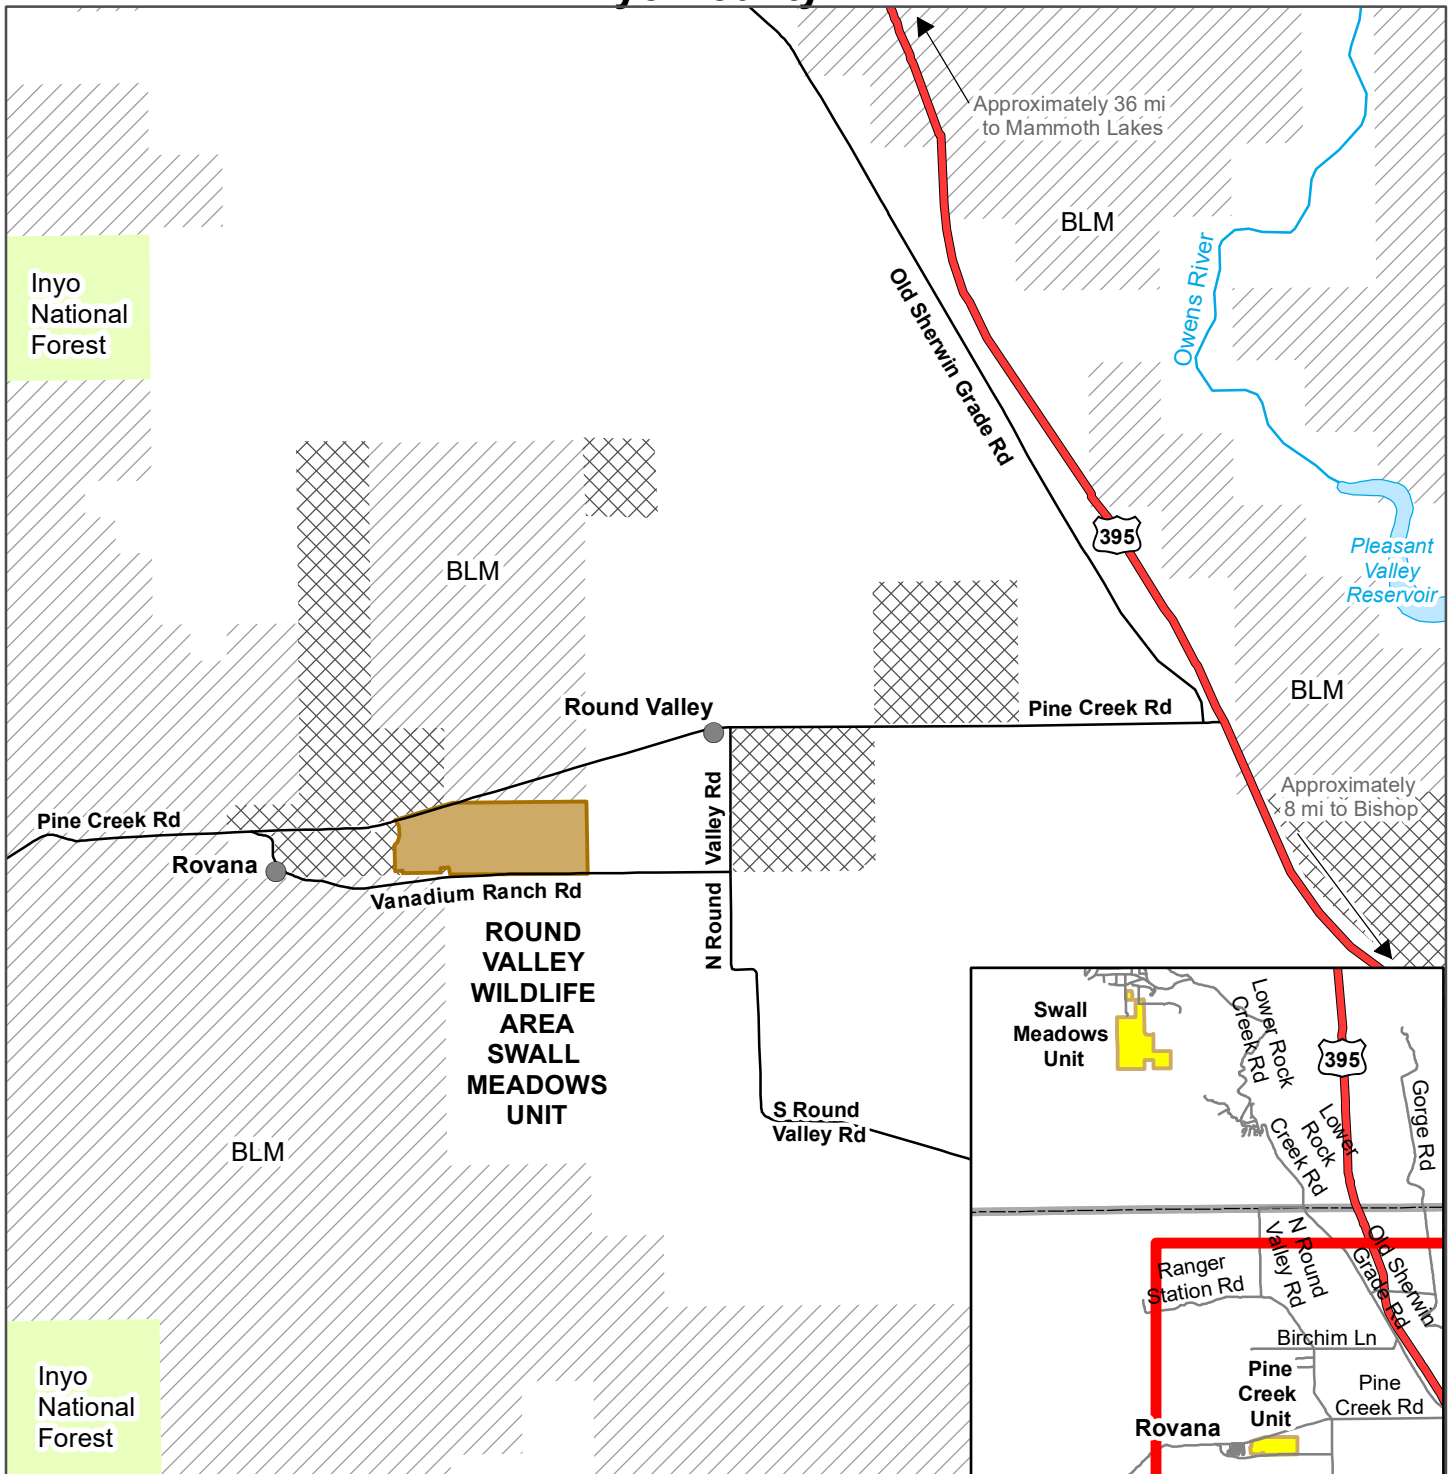

California Department of Fish and Wildlife

Inland Deserts Region

PINE CREEK UNIT

ROUND VALLEY WILDLIFE AREA

Inyo County

- Wildlife Area
- National Forest
- Private (No Trespassing)
- U.S. Highway
- Local Road
- Bureau of Land Management

Disclaimer: Boundaries are approximate.
Maps are intended for general purposes only.